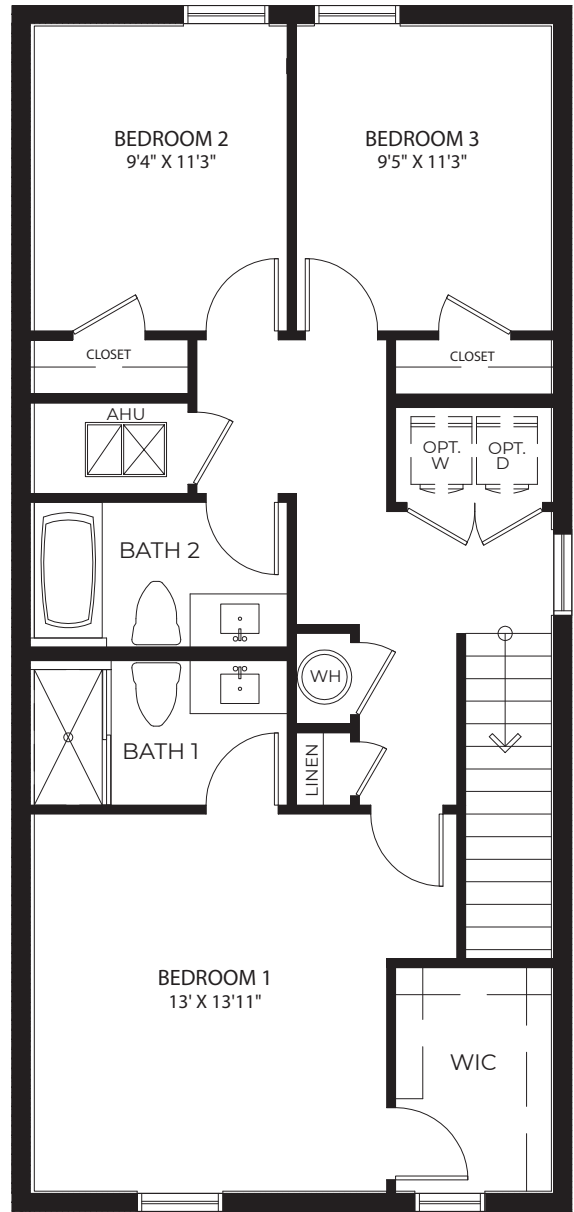

# BELLA

3 Bedrooms, 2.5 Bathrooms, 1-Car Garage

FIRST FLOOR

SECOND FLOOR

|                           |              |
|---------------------------|--------------|
| 1st Floor A/C Sq. Ft..... | 597          |
| 2nd Floor A/C Sq. Ft..... | 849          |
| Total A/C Sq. Ft.....     | 1,446        |
| Garage.....               | 269          |
| Entry.....                | 24           |
| <b>Total.....</b>         | <b>1,739</b> |

# TERRA

3 Bedrooms, 2.5 Bathrooms, 1-Car Garage

FIRST FLOOR

SECOND FLOOR

|                           |              |
|---------------------------|--------------|
| 1st Floor A/C Sq. Ft..... | 611          |
| 2nd Floor A/C Sq. Ft..... | 861          |
| Total A/C Sq. Ft.....     | 1,472        |
| Garage.....               | 269          |
| Entry.....                | 24           |
| <b>Total.....</b>         | <b>1,765</b> |