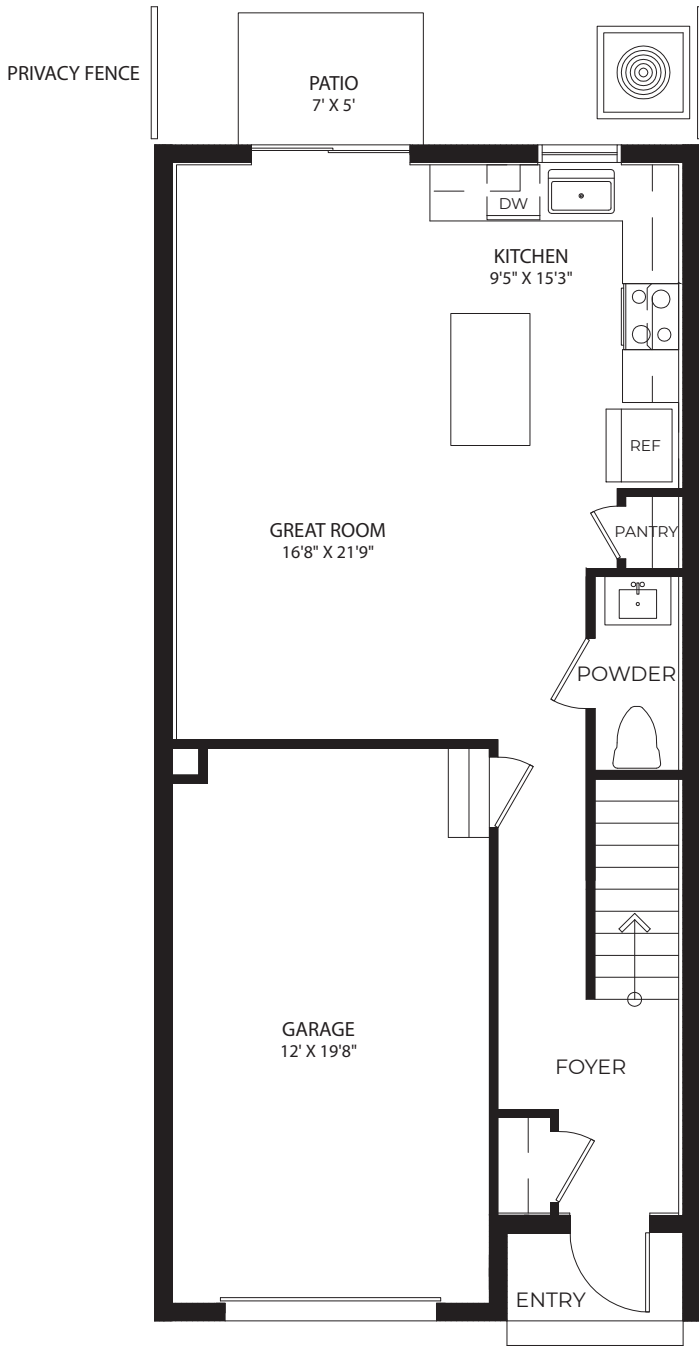

# BELLA

3 Bedrooms, 2.5 Bathrooms, 1-Car Garage

FIRST FLOOR

SECOND FLOOR

|                           |              |
|---------------------------|--------------|
| 1st Floor A/C Sq. Ft..... | 597          |
| 2nd Floor A/C Sq. Ft..... | 849          |
| Total A/C Sq. Ft.....     | 1,446        |
| Garage.....               | 269          |
| Entry.....                | 24           |
| <b>Total.....</b>         | <b>1,739</b> |

# TERRA

3 Bedrooms, 2.5 Bathrooms, 1-Car Garage

FIRST FLOOR

SECOND FLOOR

|                           |              |
|---------------------------|--------------|
| 1st Floor A/C Sq. Ft..... | 611          |
| 2nd Floor A/C Sq. Ft..... | 861          |
| Total A/C Sq. Ft.....     | 1,472        |
| Garage.....               | 269          |
| Entry.....                | 24           |
| <b>Total.....</b>         | <b>1,765</b> |