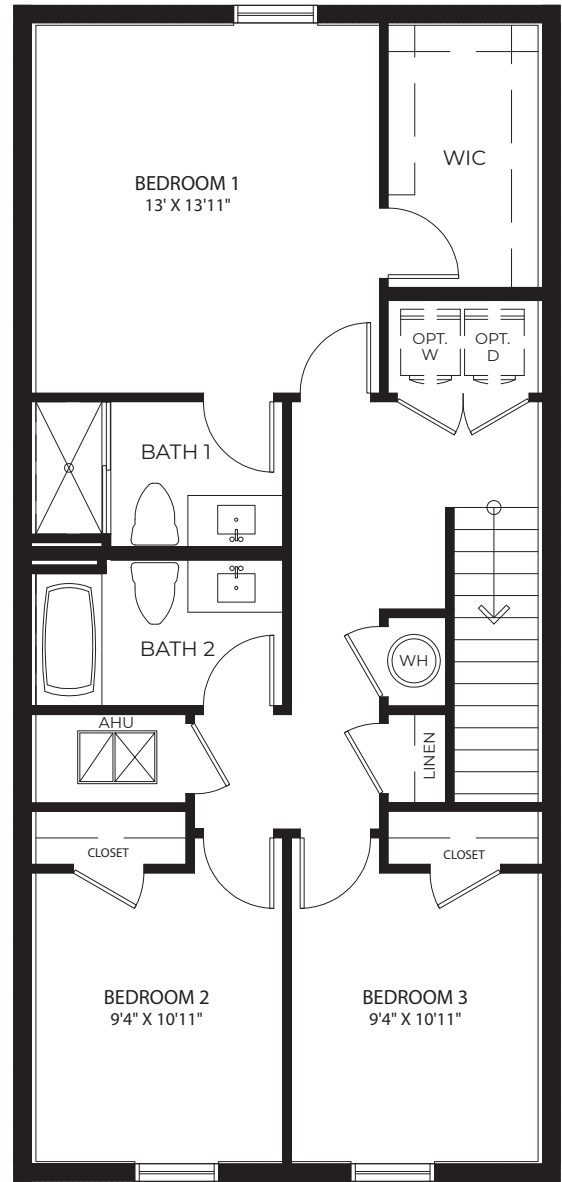

# BELLA

3 Bedrooms, 2.5 Bathrooms, 1-Car Garage

FIRST FLOOR

SECOND FLOOR

|                           |              |
|---------------------------|--------------|
| 1st Floor A/C Sq. Ft..... | 597          |
| 2nd Floor A/C Sq. Ft..... | 849          |
| Total A/C Sq. Ft.....     | 1,446        |
| Garage.....               | 269          |
| Entry.....                | 24           |
| <b>Total.....</b>         | <b>1,739</b> |

# TERRA

3 Bedrooms, 2.5 Bathrooms, 1-Car Garage

FIRST FLOOR

SECOND FLOOR

|                           |              |
|---------------------------|--------------|
| 1st Floor A/C Sq. Ft..... | 611          |
| 2nd Floor A/C Sq. Ft..... | 861          |
| Total A/C Sq. Ft.....     | 1,472        |
| Garage.....               | 269          |
| Entry.....                | 24           |
| <b>Total.....</b>         | <b>1,765</b> |