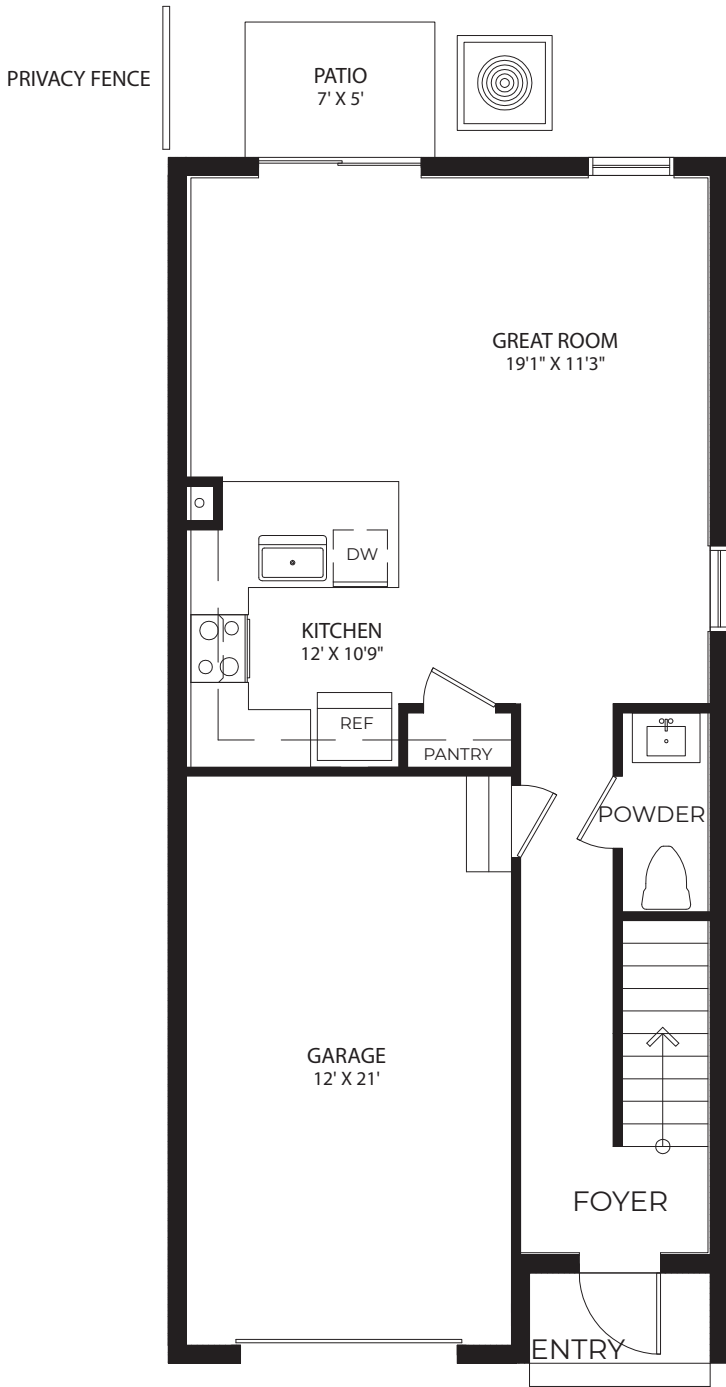

# BELLA

3 Bedrooms, 2.5 Bathrooms, 1-Car Garage

FIRST FLOOR

SECOND FLOOR

|                           |              |
|---------------------------|--------------|
| 1st Floor A/C Sq. Ft..... | 597          |
| 2nd Floor A/C Sq. Ft..... | 849          |
| Total A/C Sq. Ft.....     | 1,446        |
| Garage.....               | 269          |
| Entry.....                | 24           |
| <b>Total.....</b>         | <b>1,739</b> |

# TERRA

3 Bedrooms, 2.5 Bathrooms, 1-Car Garage

FIRST FLOOR

SECOND FLOOR

|                           |              |
|---------------------------|--------------|
| 1st Floor A/C Sq. Ft..... | 611          |
| 2nd Floor A/C Sq. Ft..... | 861          |
| Total A/C Sq. Ft.....     | 1,472        |
| Garage.....               | 269          |
| Entry.....                | 24           |
| <b>Total.....</b>         | <b>1,765</b> |