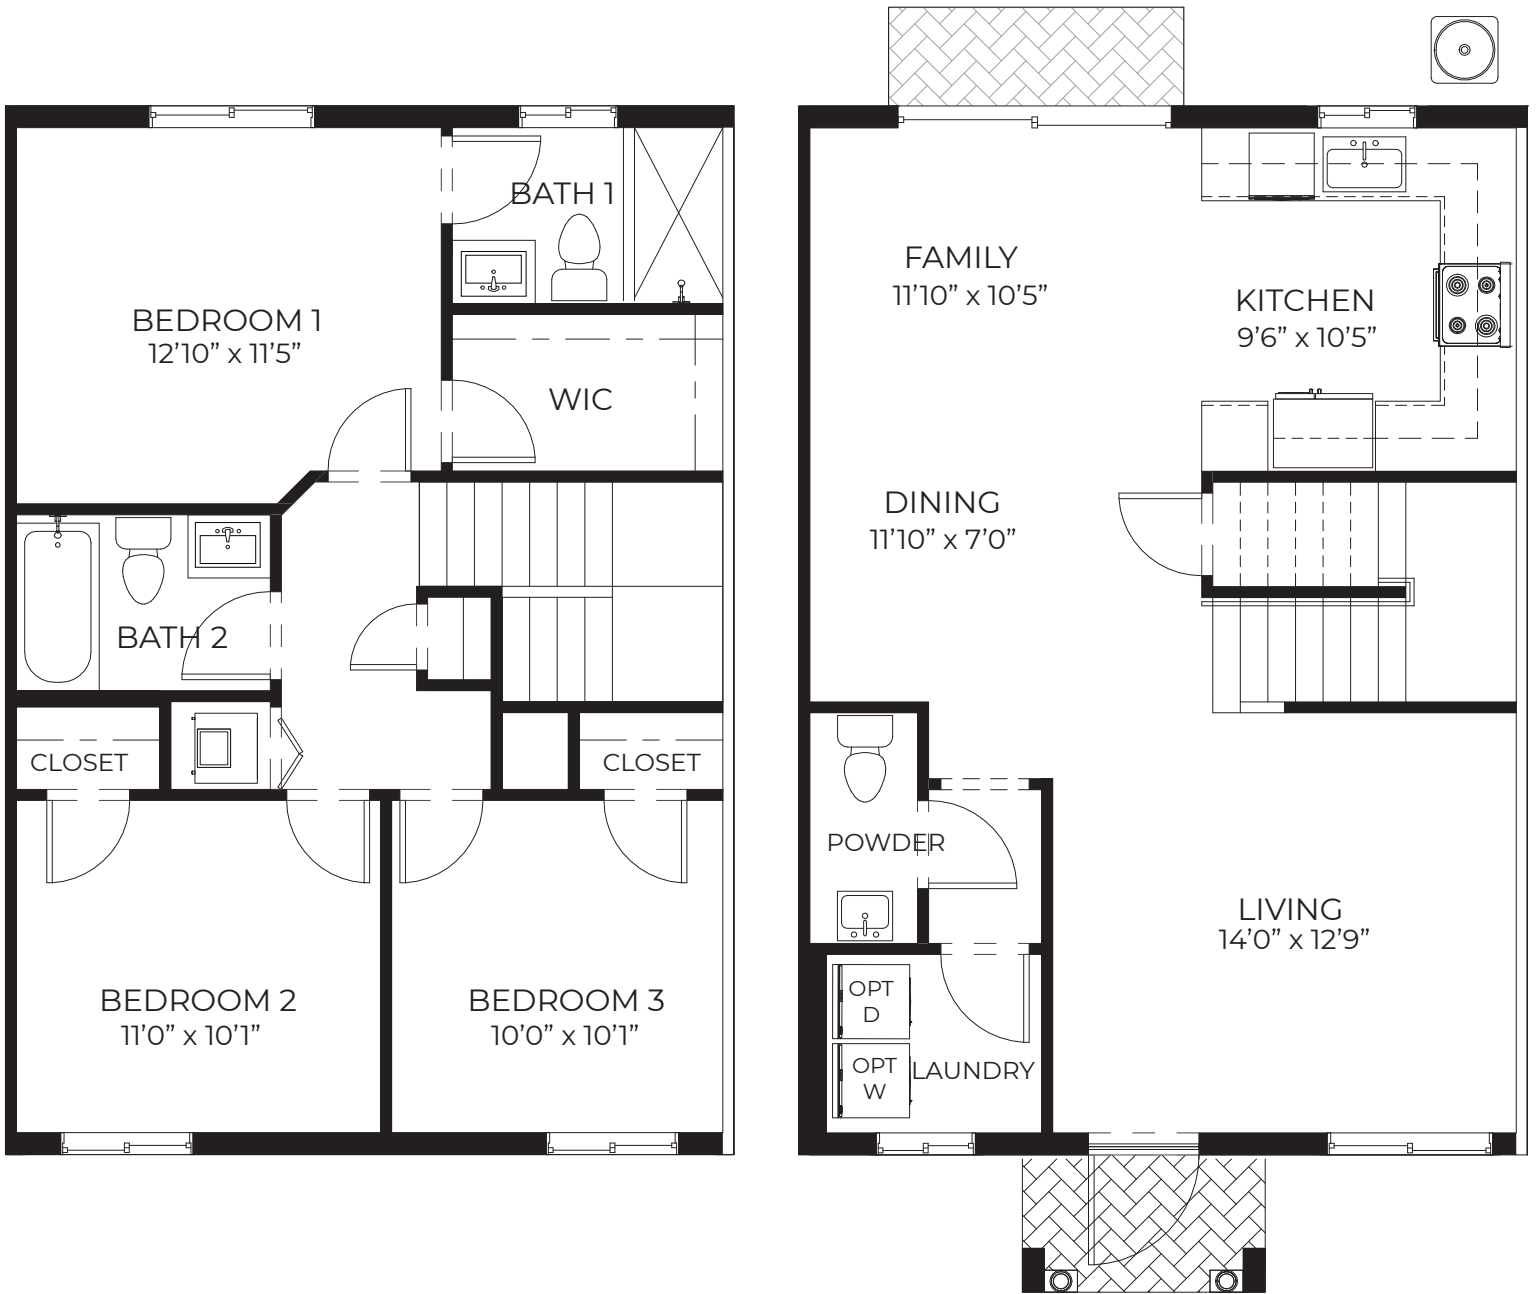

HAVANA

3 Bedrooms, 2.5 Bathrooms

1st Floor A/C Sq. Ft.....	700
2nd Floor A/C Sq. Ft.....	648
Total A/C Sq. Ft.....	1,348
Entry.....	31
Total Sq. Ft.	1,379

NAPA
4 Bedrooms, 3 Bathrooms

1st Floor A/C Sq. Ft.....	761
2nd Floor A/C Sq. Ft.....	719
Total A/C Sq. Ft.....	1,480
Entry.....	27
Total Sq. Ft.	1,507