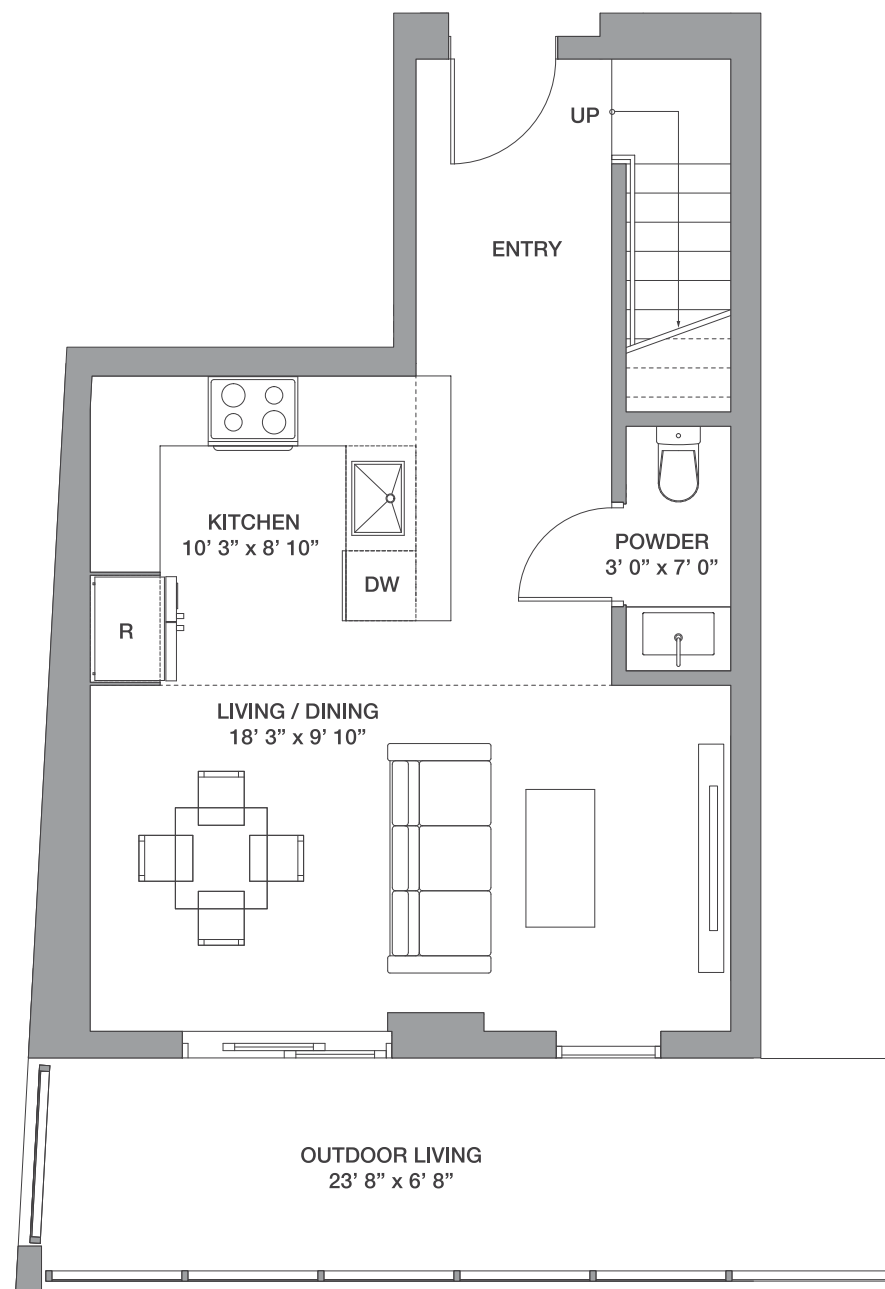

LOWER LEVEL