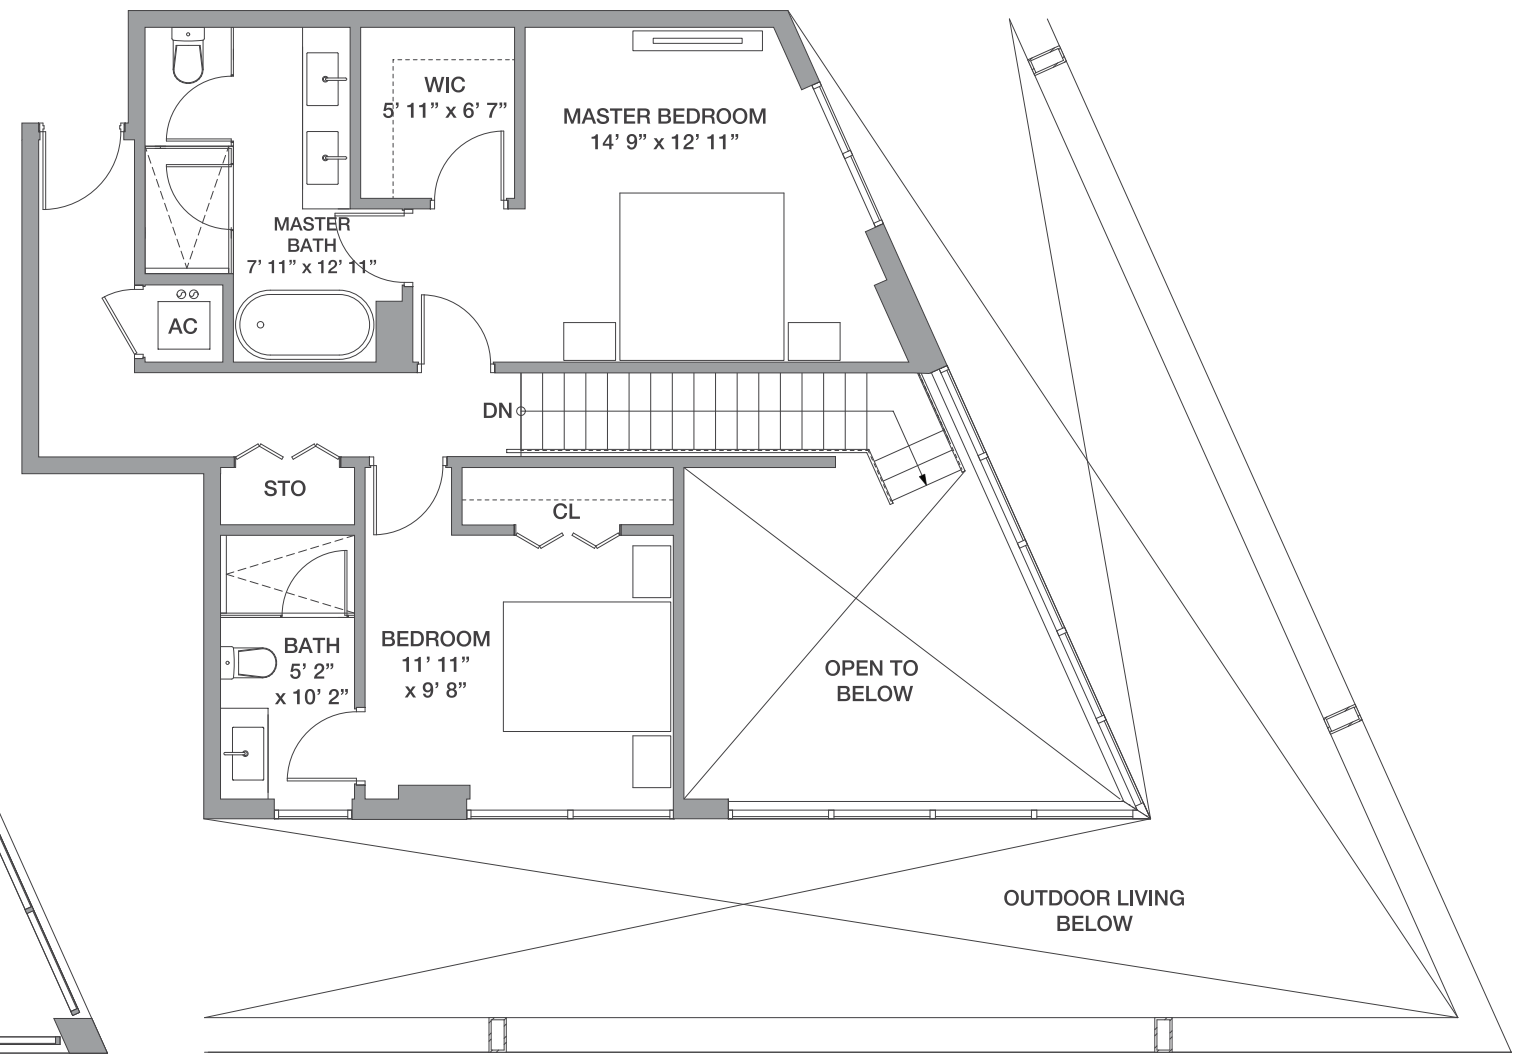

PH 09

3 Bedrooms / 3.5 Baths

Floors: 27 - 28

Residence Interior	1,755 SqFt	163 SqM
Outdoor Living	725 SqFt	68 SqM
Total:	2,480 SqFt	231 SqM

FLOORS: 27 - 28