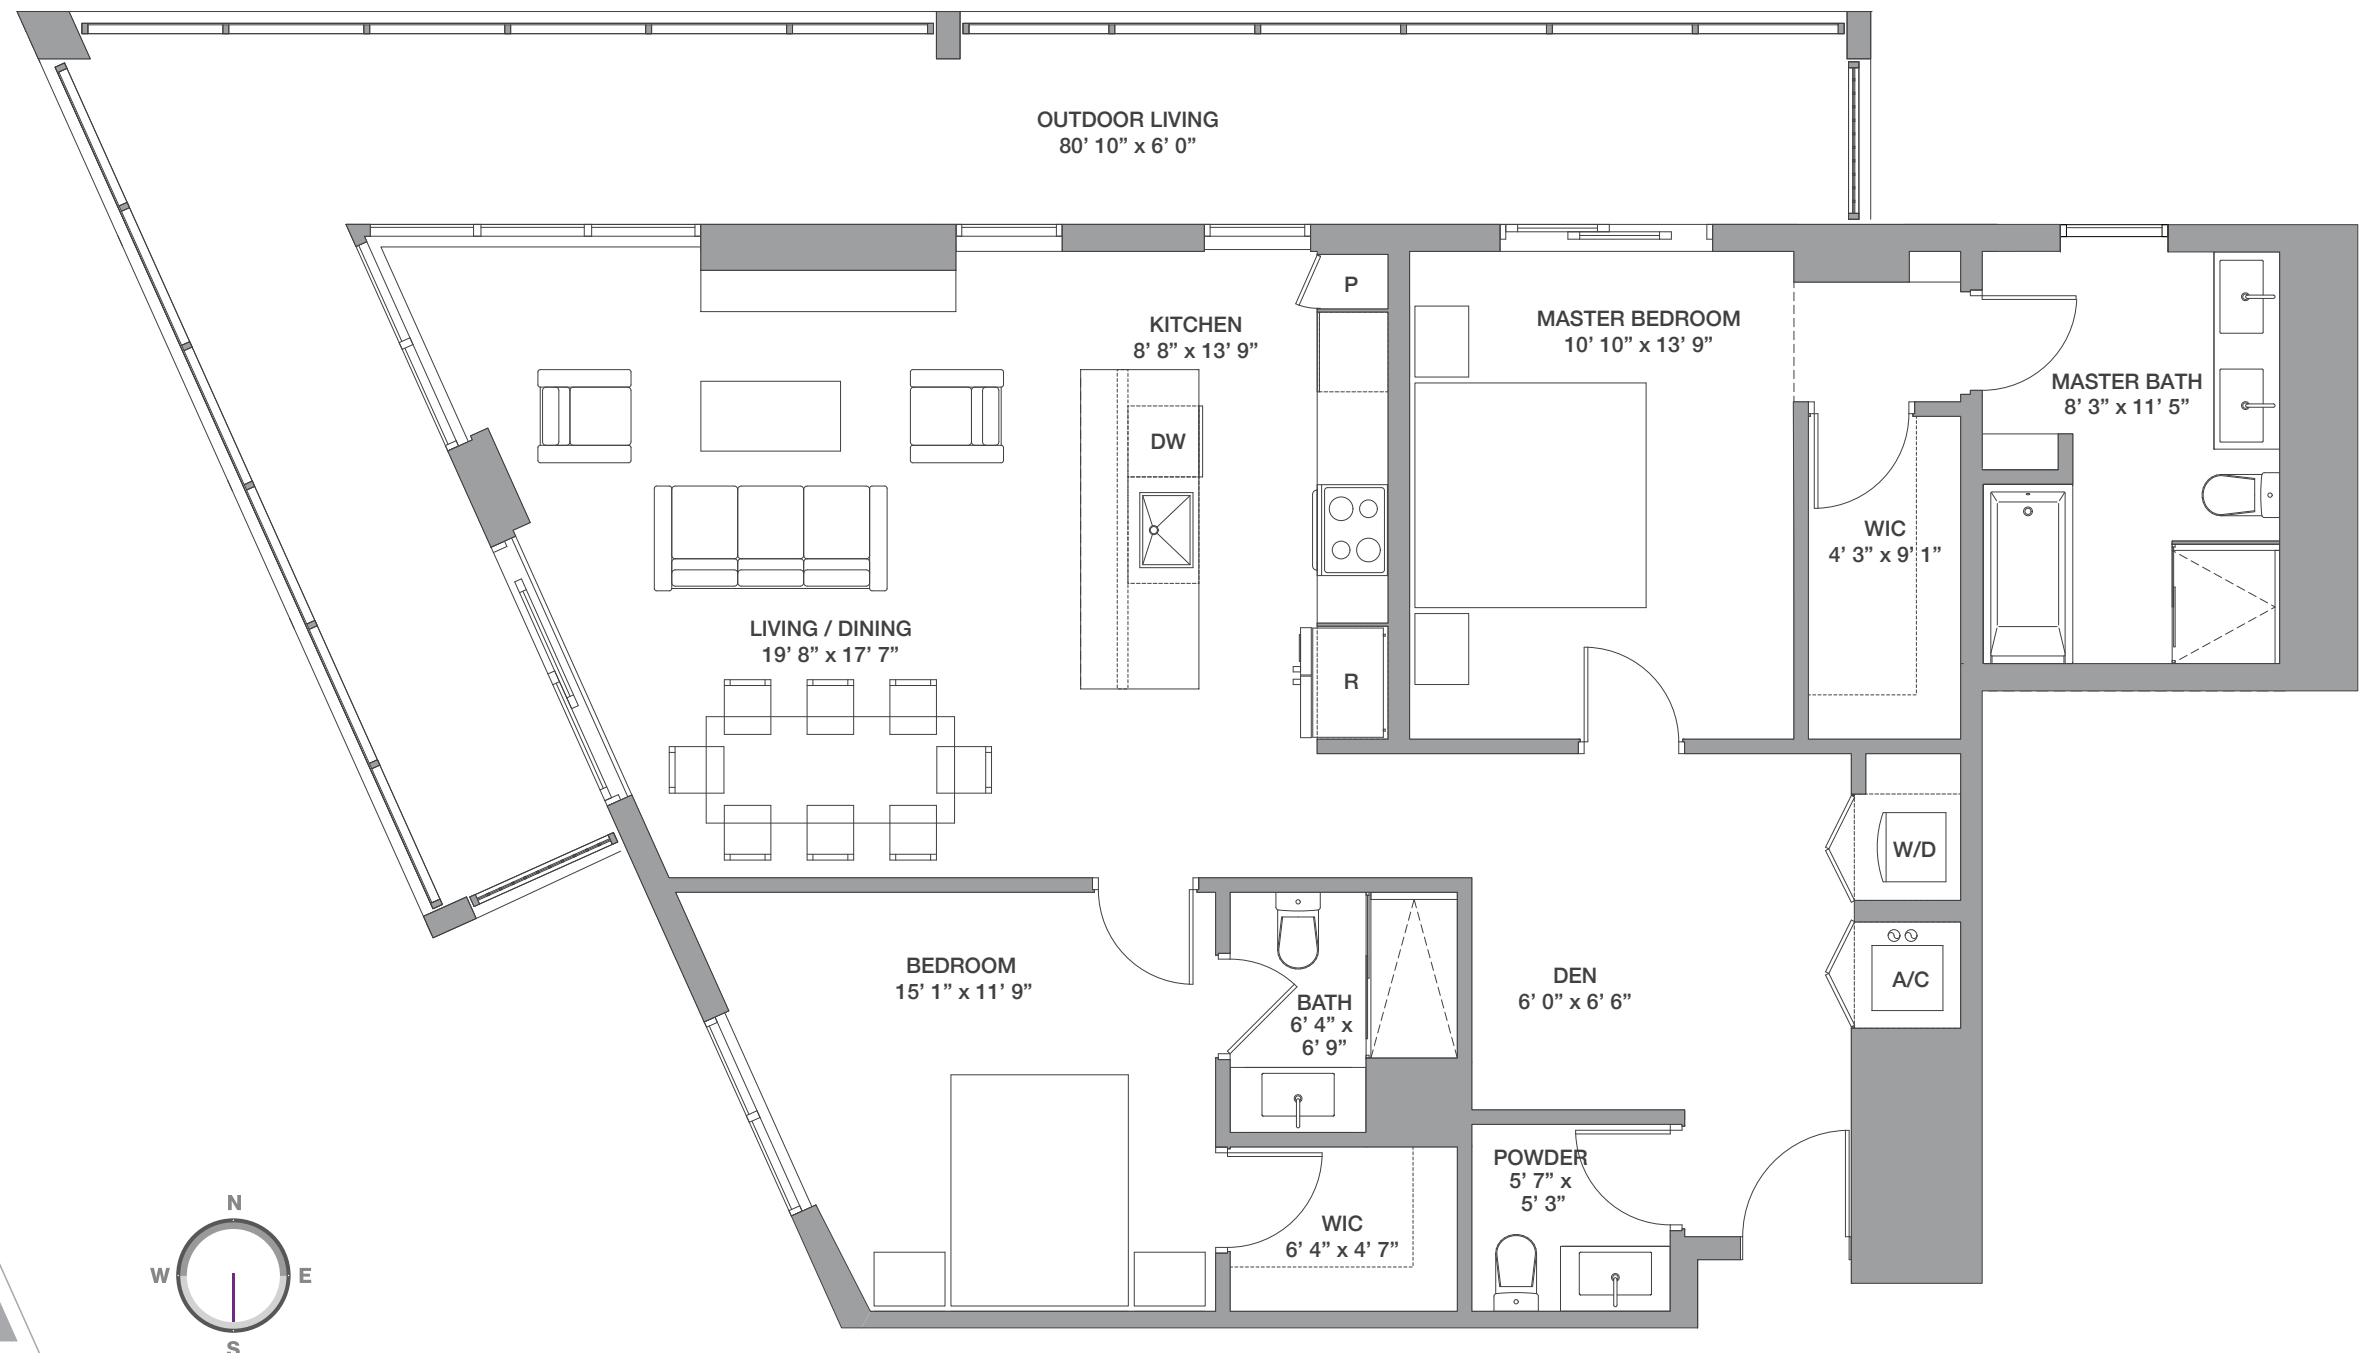

Line 01

3 Bedrooms / 3 Baths + Den

Floors: 8 - 26

Residence Interior	1,384 Sq Ft	129 Sq M
Outdoor Living	312 Sq Ft	29 Sq M
Total:	1,696 Sq Ft	158 Sq M

FLOORS: 8 - 26

Line 02

2 Bedrooms / 2 Baths + Den

Floors: 2 - 26

Residence Interior	1,121 Sq Ft	104 Sq M
Outdoor Living	158 Sq Ft	15 Sq M
Total:	1,279 Sq Ft	119 Sq M

FLOORS: 2 - 26

Line 03

2 Bedrooms / 2.5 Baths + Den

Floors: 2-5, 9-25

Residence Interior	1,294 Sq Ft	120 Sq M
Outdoor Living	429 Sq Ft	40 Sq M
Total:	1,723 Sq Ft	160 Sq M

FLOORS: 2-5, 9-25

Line 04

2 Bedrooms / 2 Baths

Floors: 2 - 19

Residence Interior	1,078 Sq Ft	100 Sq M
Outdoor Living	313 Sq Ft	29 Sq M
Total:	1,391 Sq Ft	129 Sq M

Floors: 20 - 26

Residence Interior	1,087 Sq Ft	101 Sq M
Outdoor Living	313 Sq Ft	29 Sq M
Total:	1,399 Sq Ft	130 Sq M

FLOORS: 2 - 26

Line 06

2 Bedrooms / 2 Baths + Den

Floors: 2 -26

Residence Interior	1,133 SqFt	101 - 105 SqM
Outdoor Living	158 SqFt	15 SqM
Total:	1,245 - 1,291 SqFt	116 - 120 SqM

FLOORS: 2 - 26

Line 07

2 Bedrooms / 2 Baths