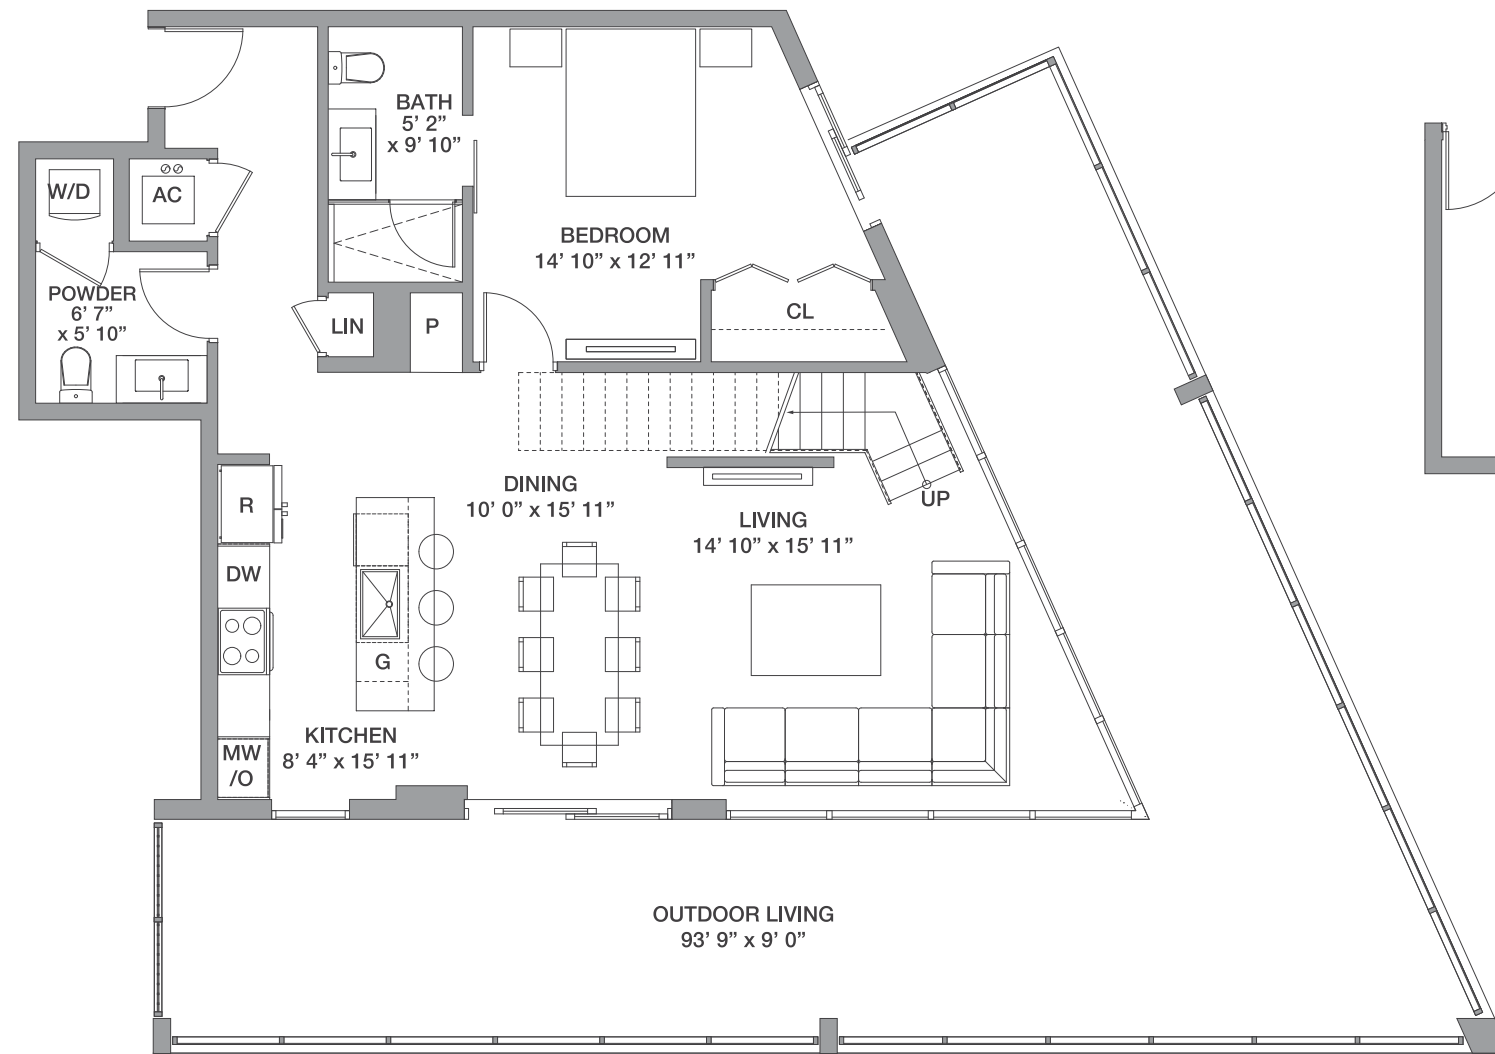

PH 09

3 Bedrooms / 3.5 Baths

Floors: 27 - 28

Residence Interior	1,755 SqFt	163 SqM
Outdoor Living	725 SqFt	68 SqM
Total:	2,480 SqFt	231 SqM

FLOORS: 27 - 28