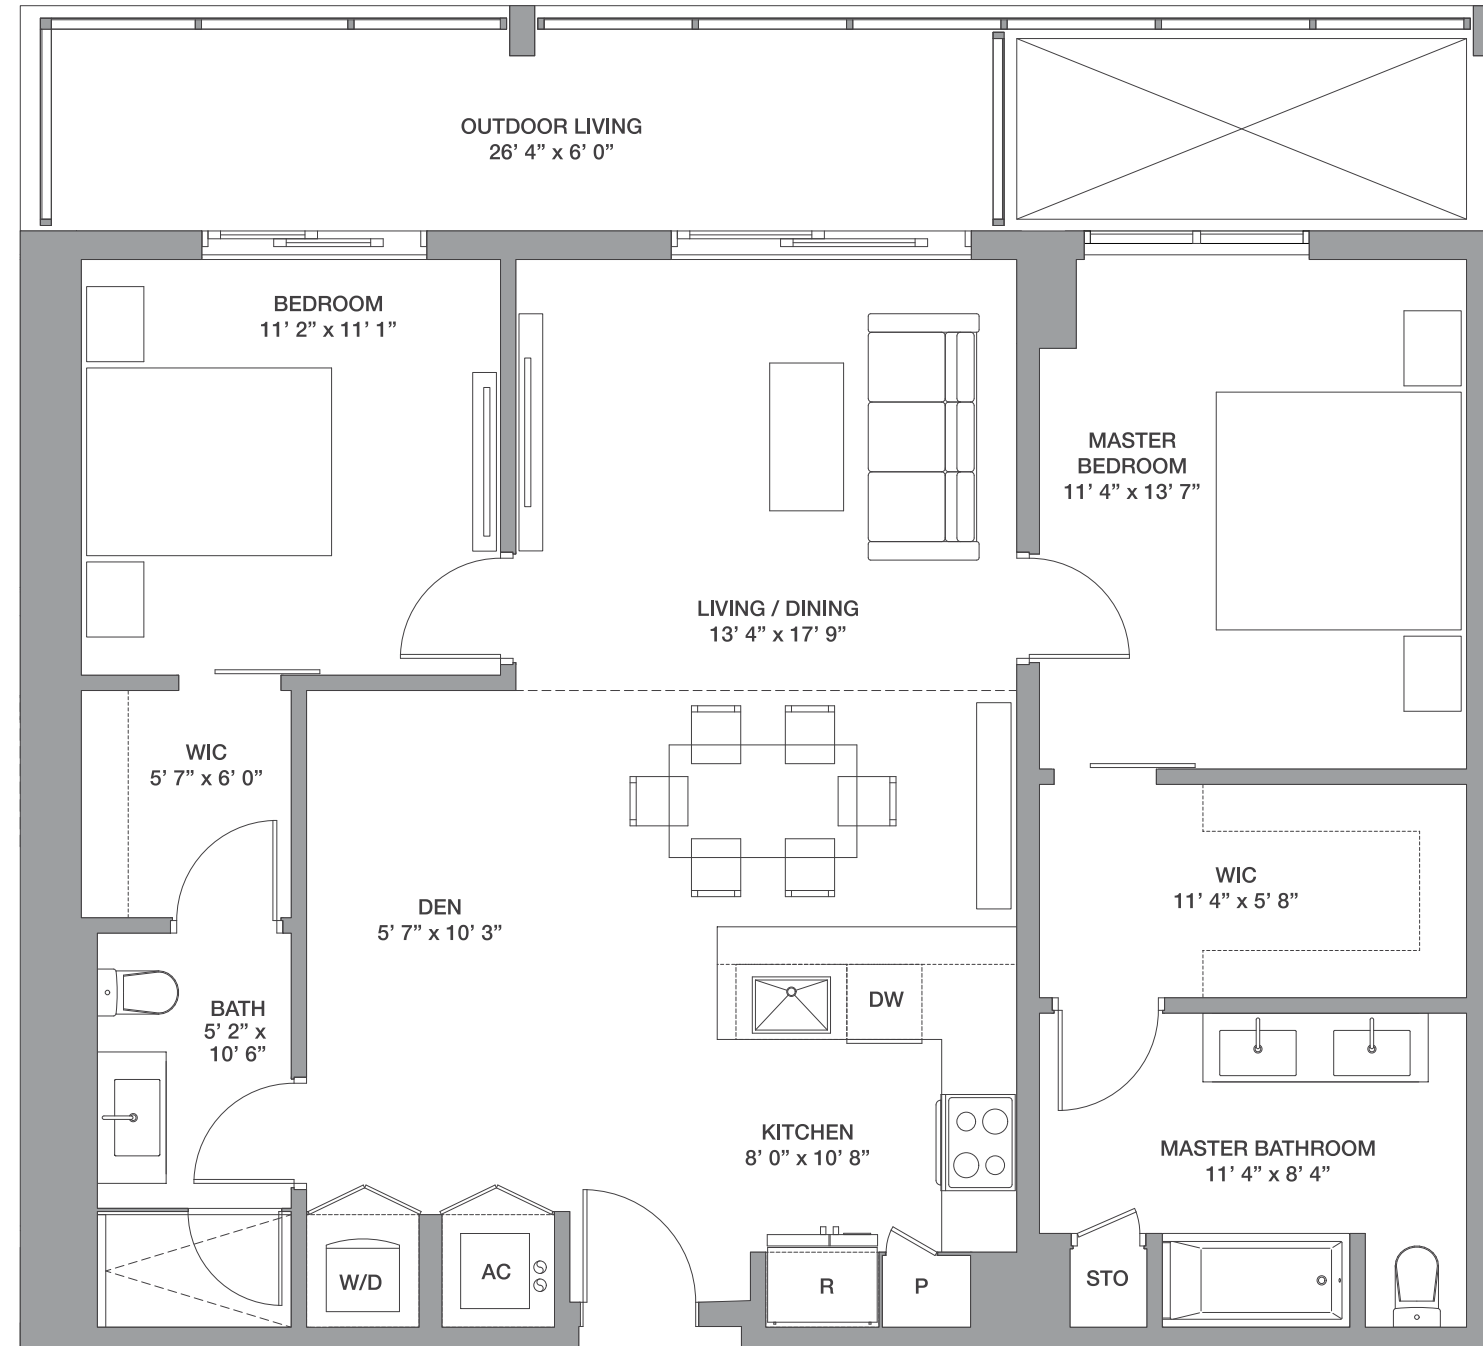

Line 01

3 Bedrooms / 3 Baths + Den

Floors: 8 - 26

Residence Interior	1,384 Sq Ft	129 Sq M
Outdoor Living	312 Sq Ft	29 Sq M
Total:	1,696 Sq Ft	158 Sq M

FLOORS: 8 - 26

Line 02

2 Bedrooms / 2 Baths + Den

Floors: 2 - 26

Residence Interior	1,121 Sq Ft	104 Sq M
Outdoor Living	158 Sq Ft	15 Sq M
Total:	1,279 Sq Ft	119 Sq M

FLOORS: 2 - 26

Line 03

2 Bedrooms / 2.5 Baths + Den

Floors: 2-5, 9-25

Residence Interior	1,294 Sq Ft	120 Sq M
Outdoor Living	429 Sq Ft	40 Sq M
Total:	1,723 Sq Ft	160 Sq M

FLOORS: 2-5, 9-25

Line 04

2 Bedrooms / 2 Baths

Floors: 2 - 19

Residence Interior	1,078 Sq Ft	100 Sq M
Outdoor Living	313 Sq Ft	29 Sq M
Total:	1,391 Sq Ft	129 Sq M

Floors: 20 - 26

Residence Interior	1,087 Sq Ft	101 Sq M
Outdoor Living	313 Sq Ft	29 Sq M
Total:	1,399 Sq Ft	130 Sq M

FLOORS: 2 - 26

Line 06

2 Bedrooms / 2 Baths + Den

Floors: 2 -26

Residence Interior	1,133 SqFt	101 - 105 SqM
Outdoor Living	158 SqFt	15 SqM
Total:	1,245 - 1,291 SqFt	116 - 120 SqM

FLOORS: 2 - 26

Line 07

2 Bedrooms / 2 Baths