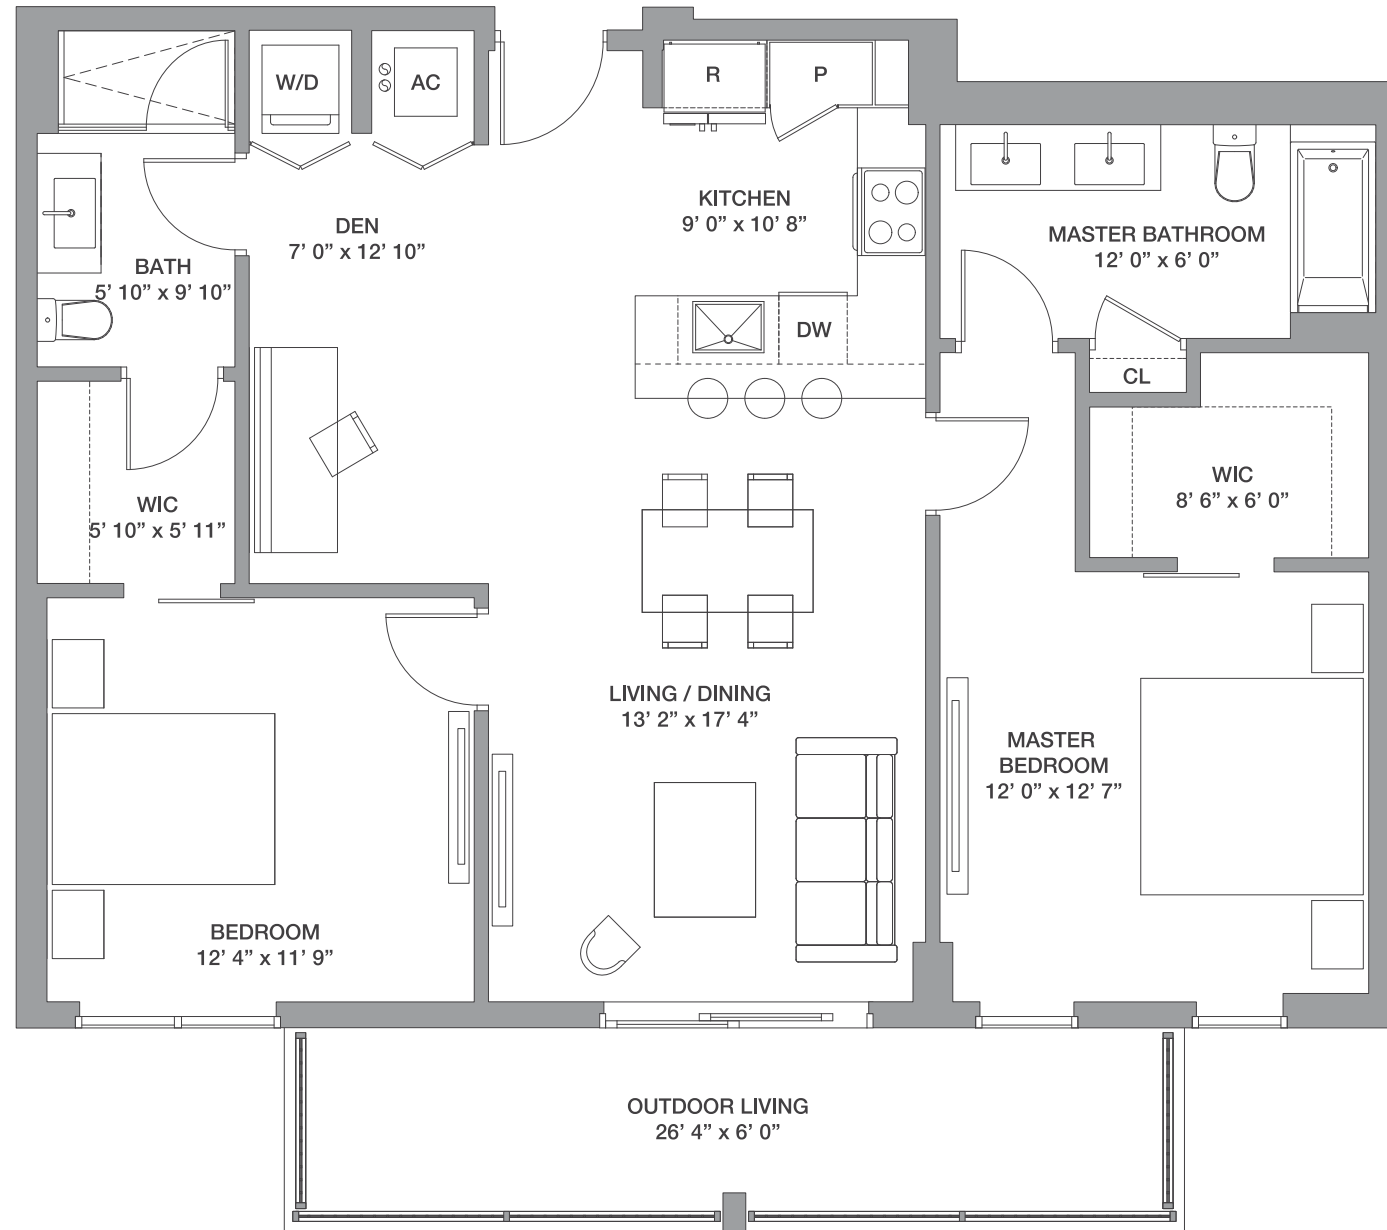

FLOORS: 2-5, 9-25

Line 04

2 Bedrooms / 2 Baths

Floors: 2 - 19

Residence Interior	1,078 Sq Ft	100 Sq M
Outdoor Living	313 Sq Ft	29 Sq M
Total:	1,391 Sq Ft	129 Sq M

Floors: 20 - 26

Residence Interior	1,087 Sq Ft	101 Sq M
Outdoor Living	313 Sq Ft	29 Sq M
Total:	1,399 Sq Ft	130 Sq M

FLOORS: 2 - 26

Line 06

2 Bedrooms / 2 Baths + Den

Floors: 2 -26

Residence Interior	1,133 SqFt	101 - 105 SqM
Outdoor Living	158 SqFt	15 SqM
Total:	1,245 - 1,291 SqFt	116 - 120 SqM

FLOORS: 2 - 26

Line 07

2 Bedrooms / 2 Baths

Floors: 2-5, 7-26

Residence Interior	1,026 Sq Ft	95 Sq M
Outdoor Living	158 Sq Ft	15 Sq M
Total:	1,184 Sq Ft	110 Sq M

FLOORS: 2-5, 7-26

Line 07

3 Bedrooms / 2.5 Baths

Floor: 6

Residence Interior	1,629 Sq Ft	151 Sq M
Outdoor Living	316 Sq Ft	29 Sq M
Total:	1,935 Sq Ft	180 Sq M

FLOORS: 6

Line 08

2 Bedrooms / 2 Baths

Floor: 26

Residence Interior	961 Sq Ft	89 Sq M
Outdoor Living	235 Sq Ft	22 Sq M
Total:	1,196 Sq Ft	111 Sq M

FLOORS: 26

Line 08

2 Bedrooms / 2 Baths