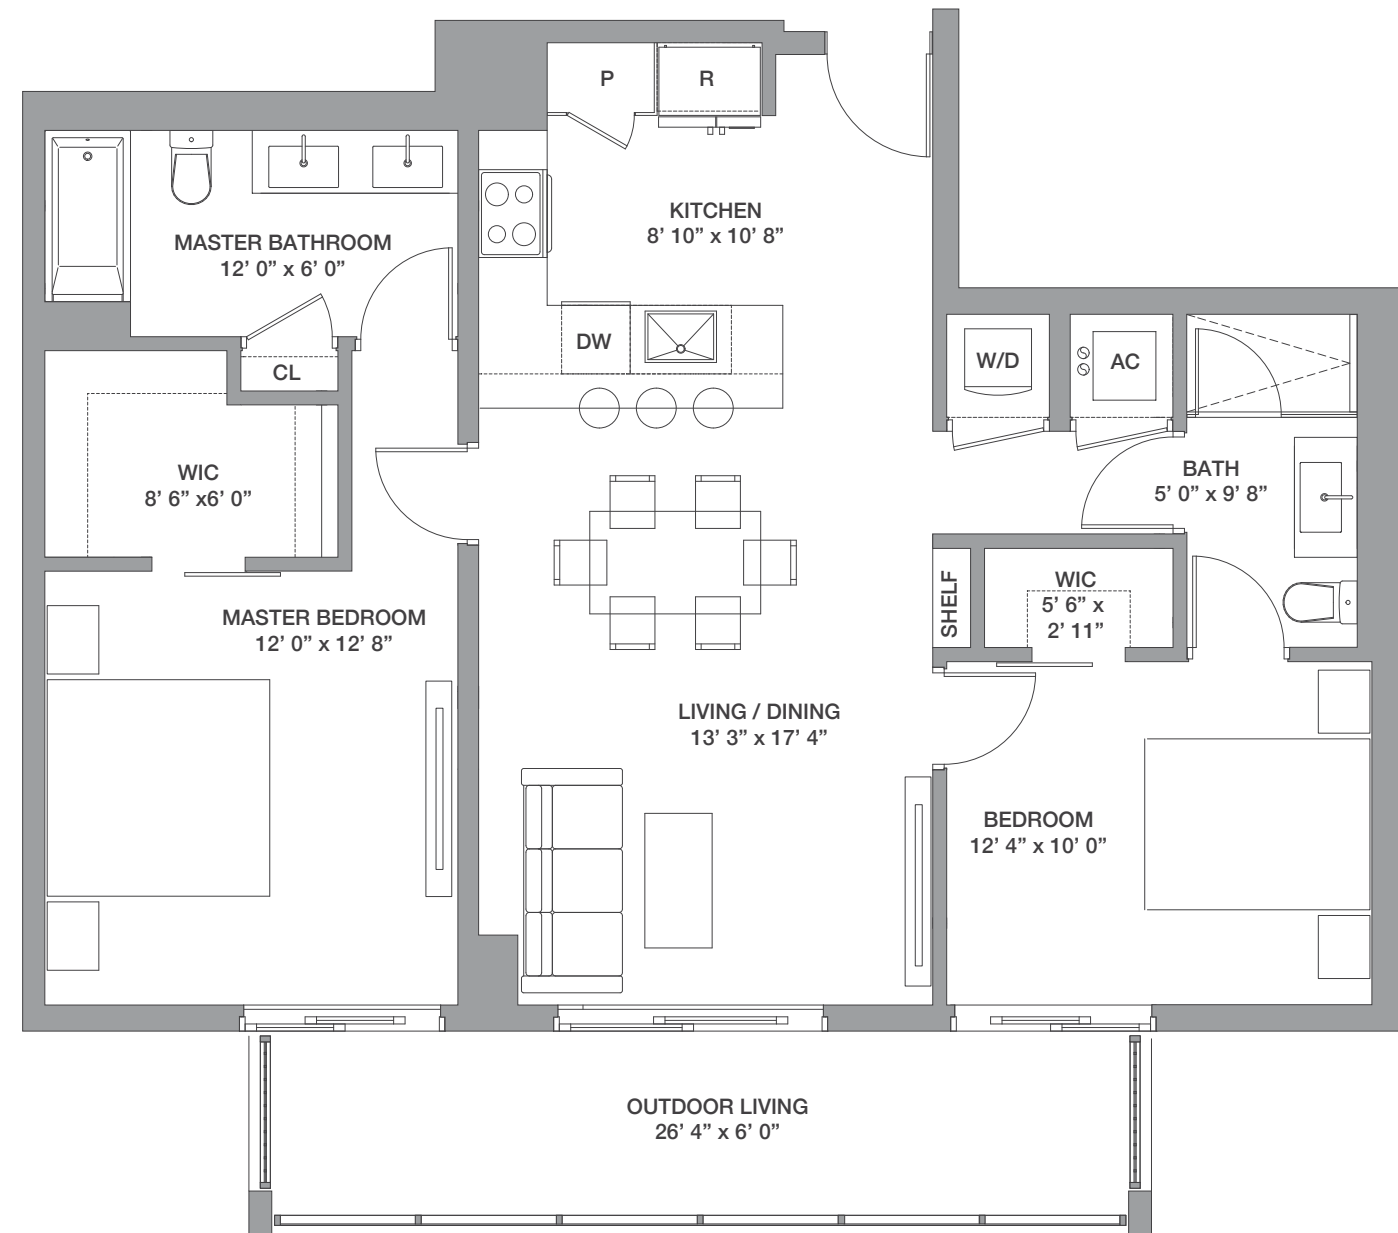

FLOORS: 2-5, 9-25

Line 04

2 Bedrooms / 2 Baths

Floors: 2 - 19

Residence Interior	1,078 Sq Ft	100 Sq M
Outdoor Living	313 Sq Ft	29 Sq M
Total:	1,391 Sq Ft	129 Sq M

Floors: 20 - 26

Residence Interior	1,087 Sq Ft	101 Sq M
Outdoor Living	313 Sq Ft	29 Sq M
Total:	1,399 Sq Ft	130 Sq M

FLOORS: 2 - 26

Line 06

2 Bedrooms / 2 Baths + Den

Floors: 2 -26

Residence Interior	1,133 SqFt	101 - 105 SqM
Outdoor Living	158 SqFt	15 SqM
Total:	1,245 - 1,291 SqFt	116 - 120 SqM

FLOORS: 2 - 26

Line 07

2 Bedrooms / 2 Baths

Floors: 2-5, 7-26

Residence Interior	1,026 Sq Ft	95 Sq M
Outdoor Living	158 Sq Ft	15 Sq M
Total:	1,184 Sq Ft	110 Sq M

FLOORS: 2-5, 7-26

Line 07

3 Bedrooms / 2.5 Baths

Floor: 6

Residence Interior	1,629 Sq Ft	151 Sq M
Outdoor Living	316 Sq Ft	29 Sq M
Total:	1,935 Sq Ft	180 Sq M

FLOORS: 6

Line 08

2 Bedrooms / 2 Baths

Floor: 26

Residence Interior	961 Sq Ft	89 Sq M
Outdoor Living	235 Sq Ft	22 Sq M
Total:	1,196 Sq Ft	111 Sq M

FLOORS: 26

Line 08

2 Bedrooms / 2 Baths