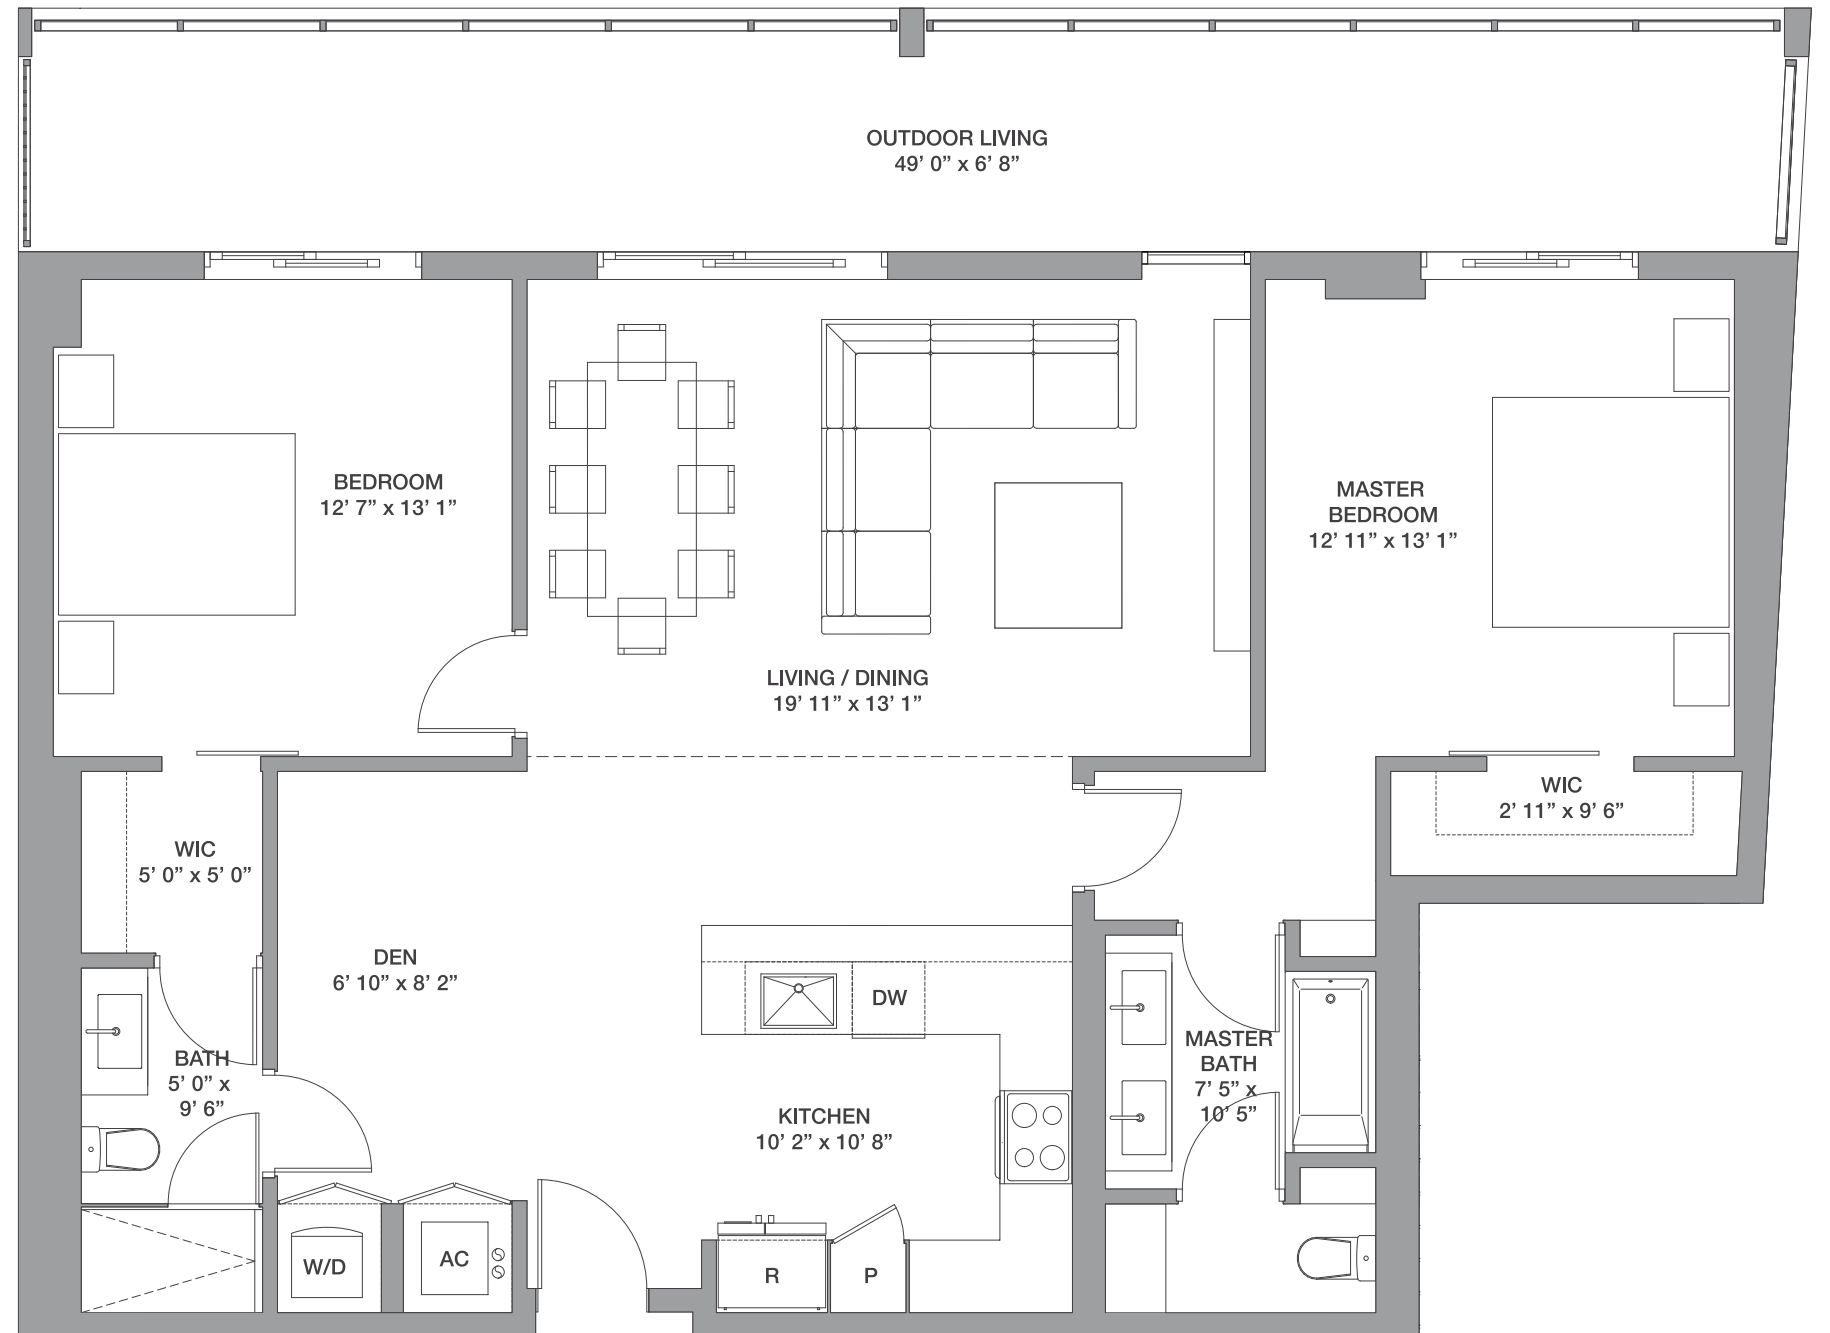

LOWER LEVEL

UPPER LEVEL

Line 16

2 Bedrooms / 2 Baths + Den

Floor: 6

Residence Interior	1,289 Sq Ft	120 Sq M
Outdoor Living	330 Sq Ft	31 Sq M
Total:	1,619 Sq Ft	151 Sq M

Line 17

1 Bedroom / 1.5 Baths