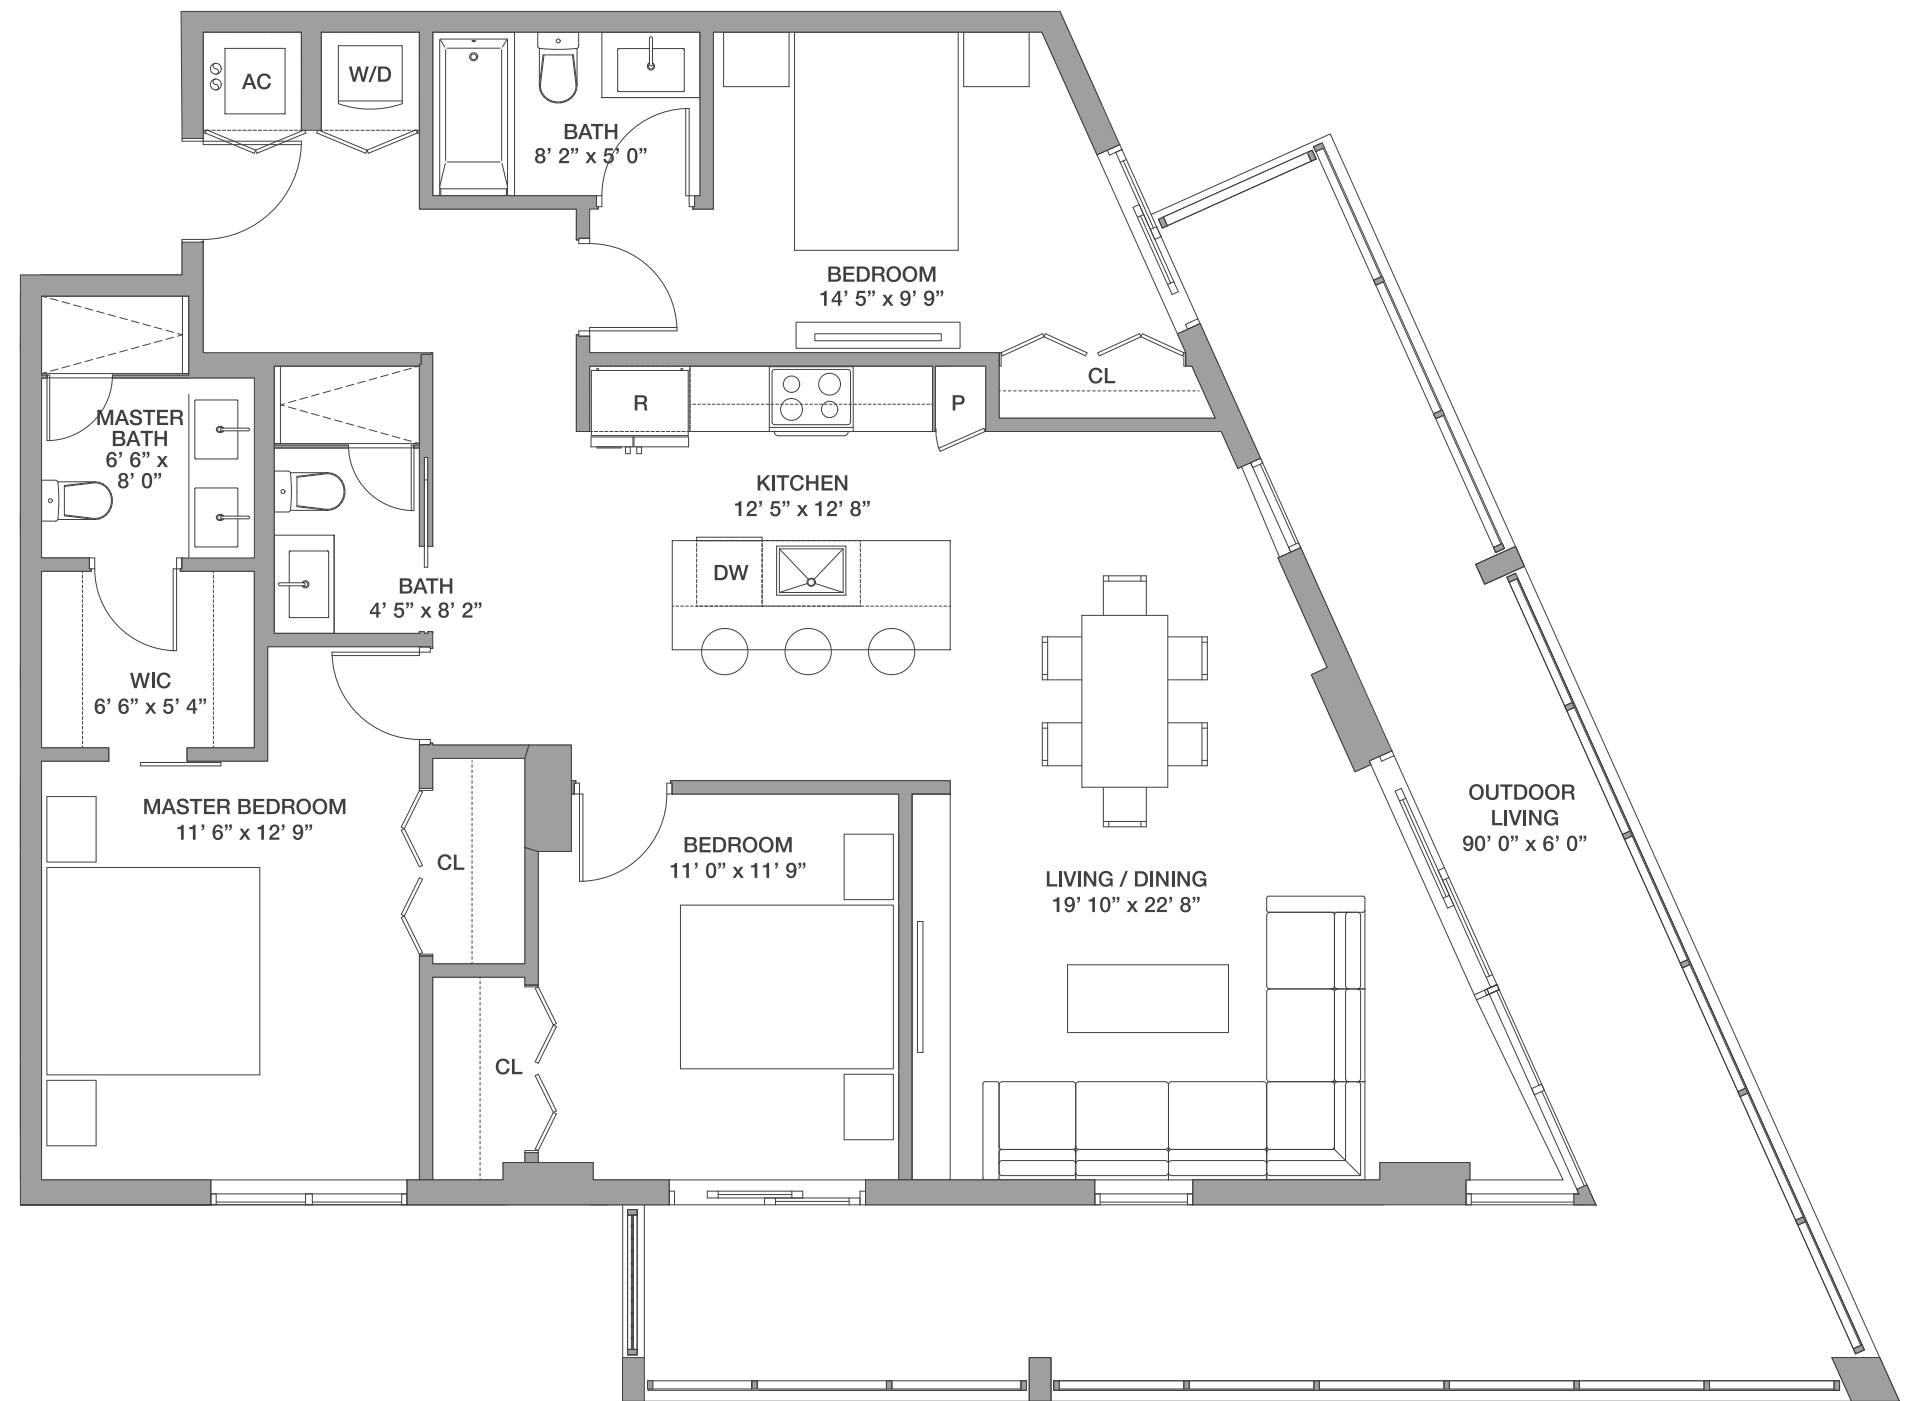

FLOORS: 6

Line 08

2 Bedrooms / 2 Baths

Floor: 26

Residence Interior	961 Sq Ft	89 Sq M
Outdoor Living	235 Sq Ft	22 Sq M
Total:	1,196 Sq Ft	111 Sq M

FLOORS: 26

Line 08

2 Bedrooms / 2 Baths

Floors: 9 -25

Residence Interior	980 SqFt	91 SqM
Outdoor Living	235 SqFt	22 SqM
Total:	1,215 Sq Ft	113 Sq M

FLOORS: 9 - 25

Line 09

3 Bedrooms / 3 Baths

Floors: 8 - 25

Residence Interior	1,394 Sq Ft	130 Sq M
Outdoor Living	436 Sq Ft	41 Sq M
Total:	1,830 Sq Ft	171 Sq M