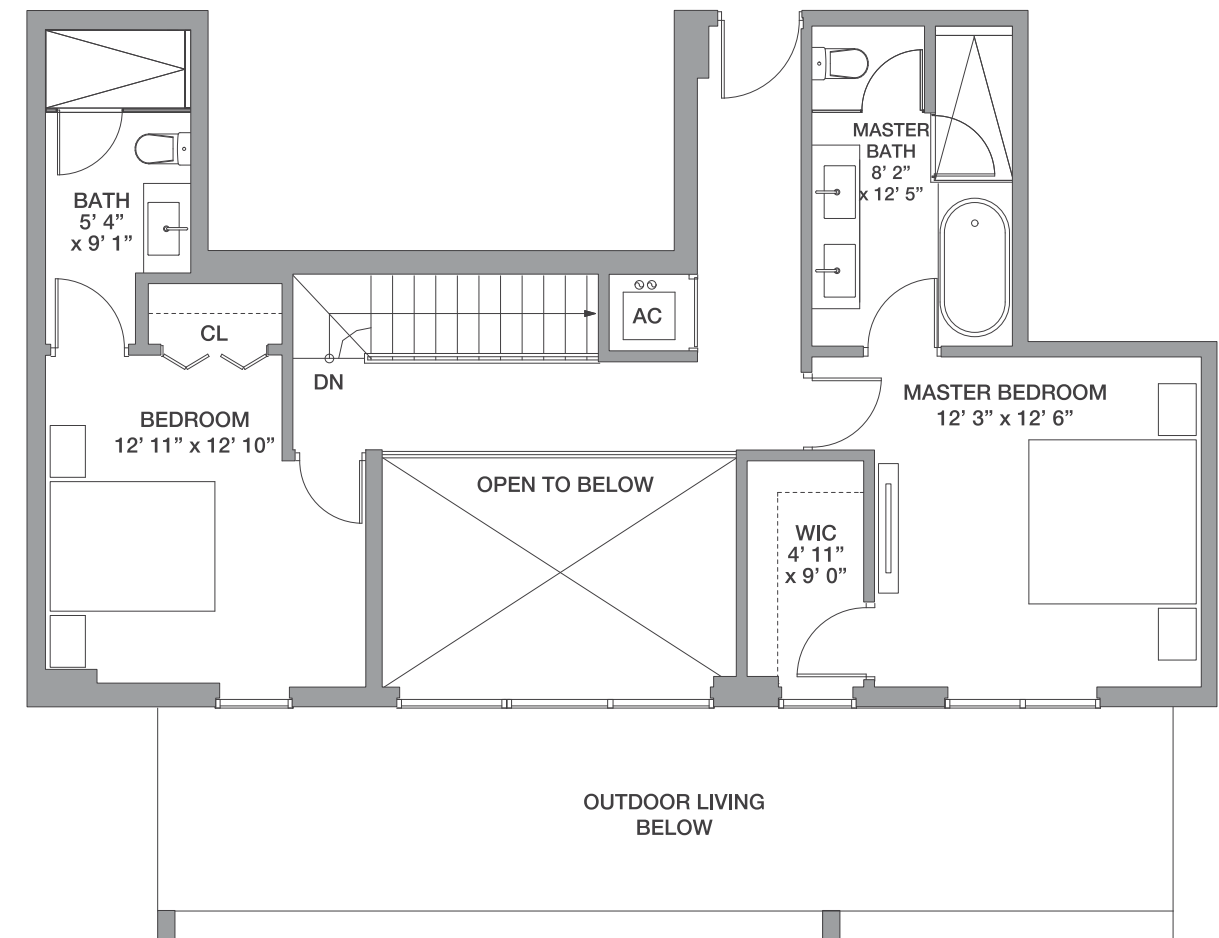

LOWER LEVEL

UPPER LEVEL

FLOORS: 27 - 28

PH 08

3 Bedrooms / 3.5 Baths

Floors: 27 - 28

Residence Interior	1,721 SqFt	160 SqM
Outdoor Living	349 SqFt	33 SqM
Total:	2,070 SqFt	193 SqM

FLOORS: 27 - 28