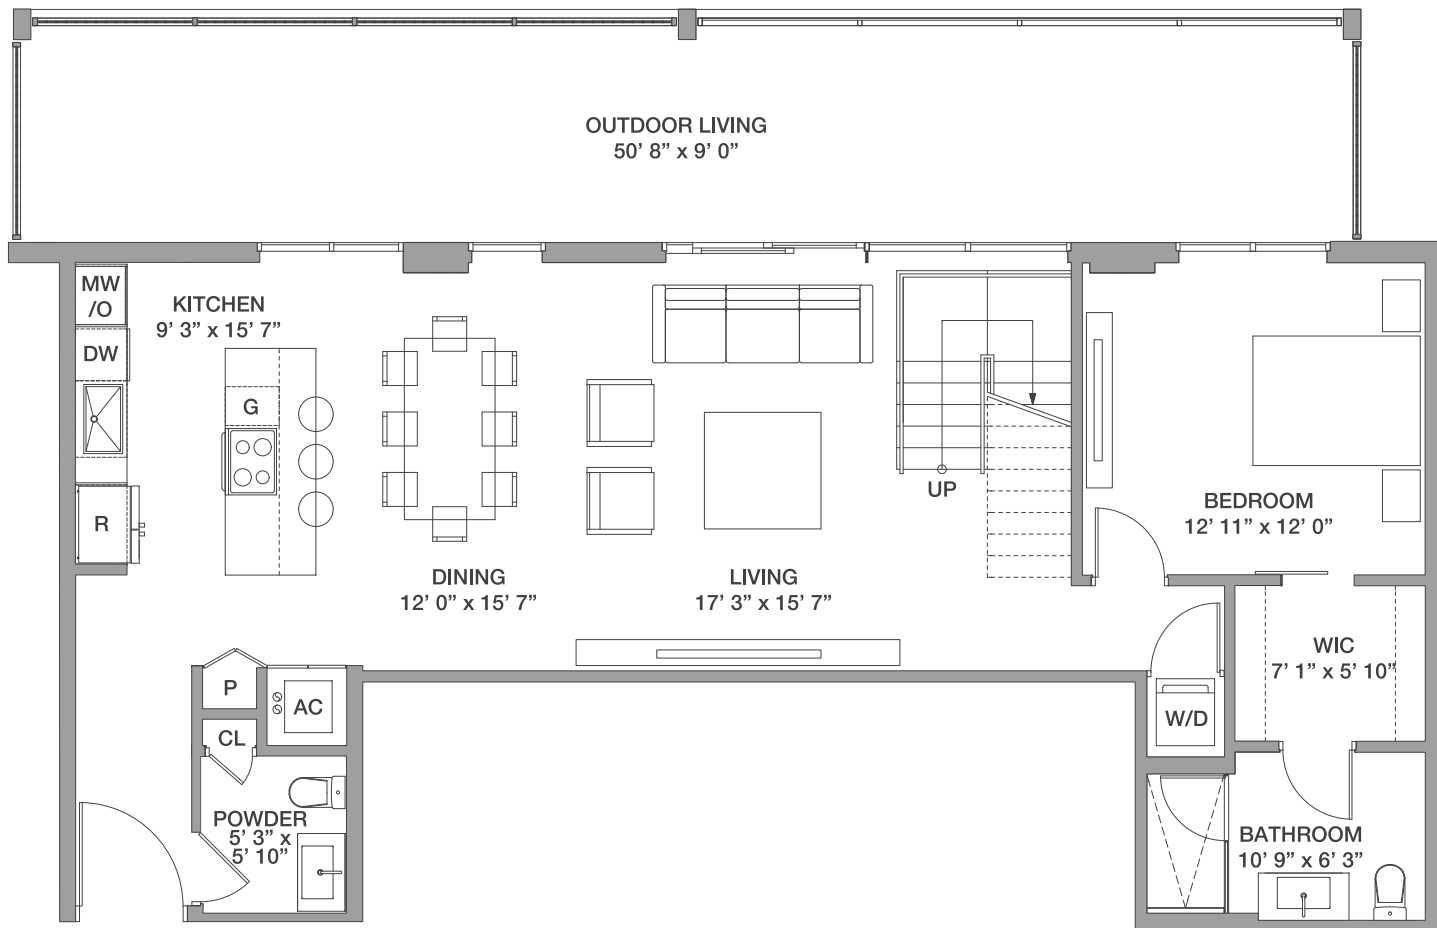

LOWER LEVEL

UPPER LEVEL

Line 16

2 Bedrooms / 2 Baths + Den

Floor: 6

Residence Interior	1,289 Sq Ft	120 Sq M
Outdoor Living	330 Sq Ft	31 Sq M
Total:	1,619 Sq Ft	151 Sq M

Line 17

1 Bedroom / 1.5 Baths

Floors: 2 & 4

Residence Interior	1,007 Sq Ft	94 Sq M
Outdoor Living	165 Sq Ft	15 Sq M
Total:	1,172 Sq Ft	109 Sq M

LOWER LEVEL

UPPER LEVEL

PH 01

3 Bedrooms / 3.5 Baths

Floors: 27 - 28

Residence Interior	2,038 SqFt	190 SqM
Outdoor Living	462 SqFt	43 SqM
Total:	2,500 SqFt	233 SqM