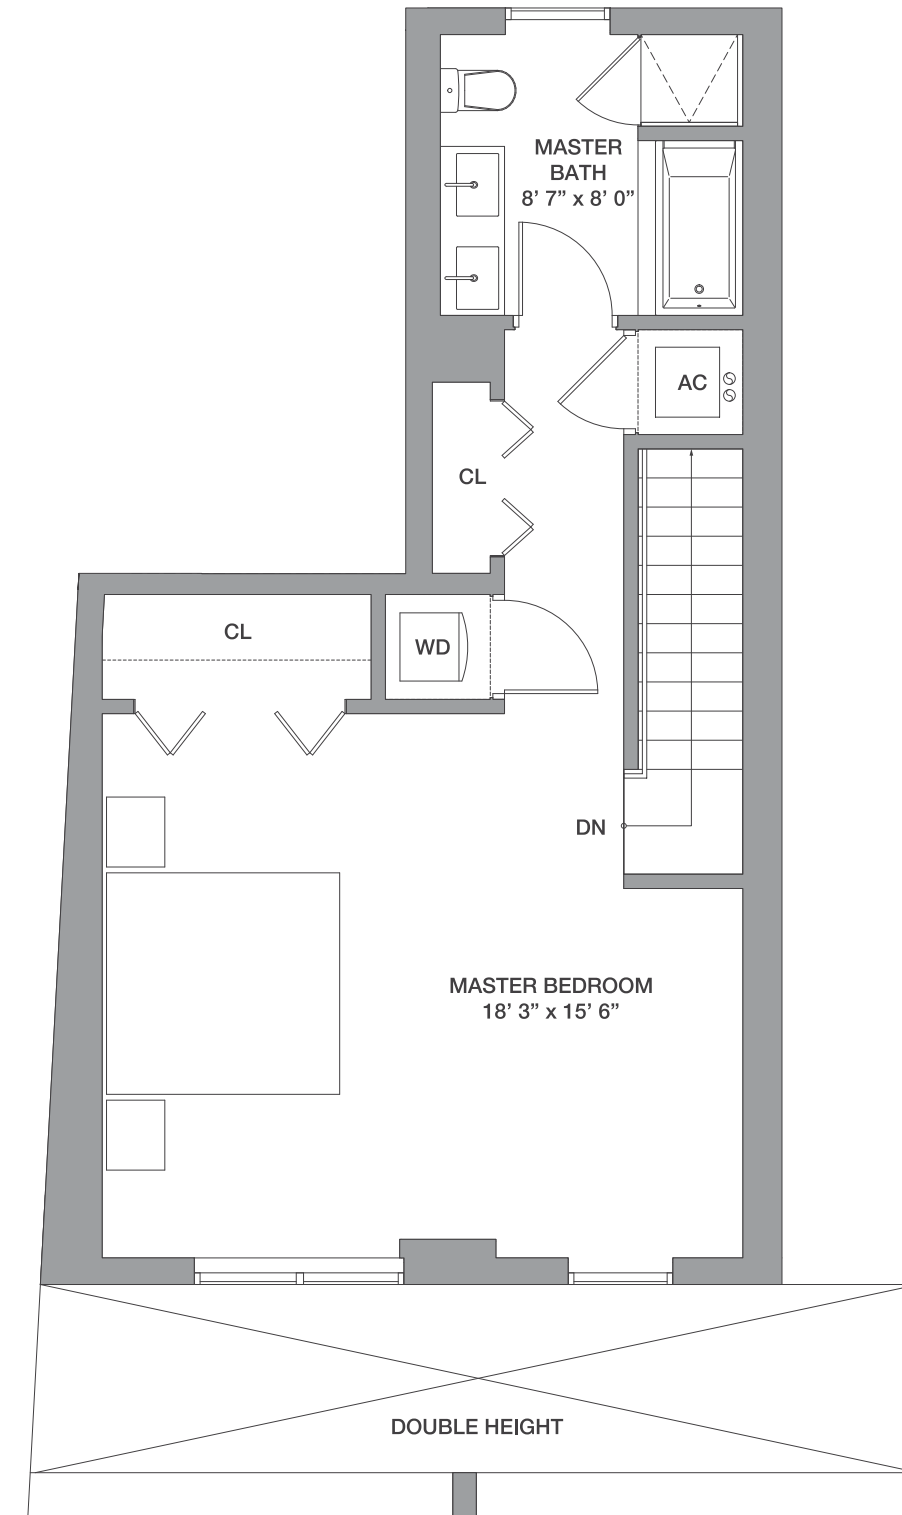

LOWER LEVEL

UPPER LEVEL

Line 16

2 Bedrooms / 2 Baths + Den

Floor: 6

Residence Interior	1,289 Sq Ft	120 Sq M
Outdoor Living	330 Sq Ft	31 Sq M
Total:	1,619 Sq Ft	151 Sq M

Line 17

1 Bedroom / 1.5 Baths

Floors: 2 & 4

Residence Interior	1,007 Sq Ft	94 Sq M
Outdoor Living	165 Sq Ft	15 Sq M
Total:	1,172 Sq Ft	109 Sq M

LOWER LEVEL

UPPER LEVEL

PH 01

3 Bedrooms / 3.5 Baths

Floors: 27 - 28

Residence Interior	2,038 SqFt	190 SqM
Outdoor Living	462 SqFt	43 SqM
Total:	2,500 SqFt	233 SqM