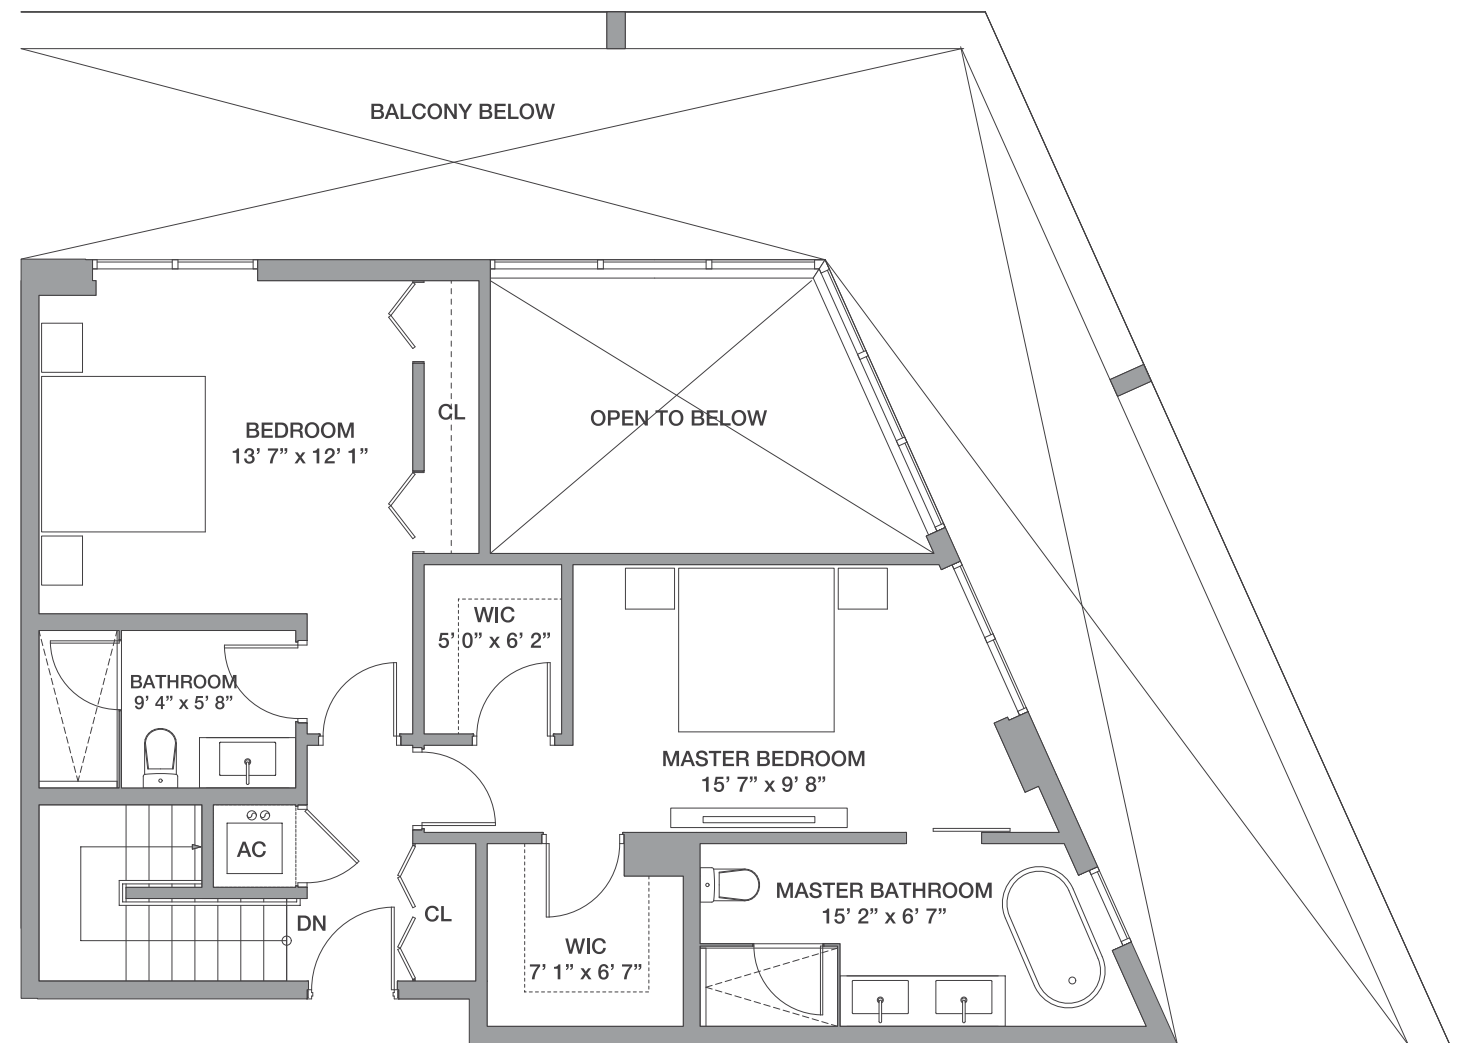

UPPER LEVEL