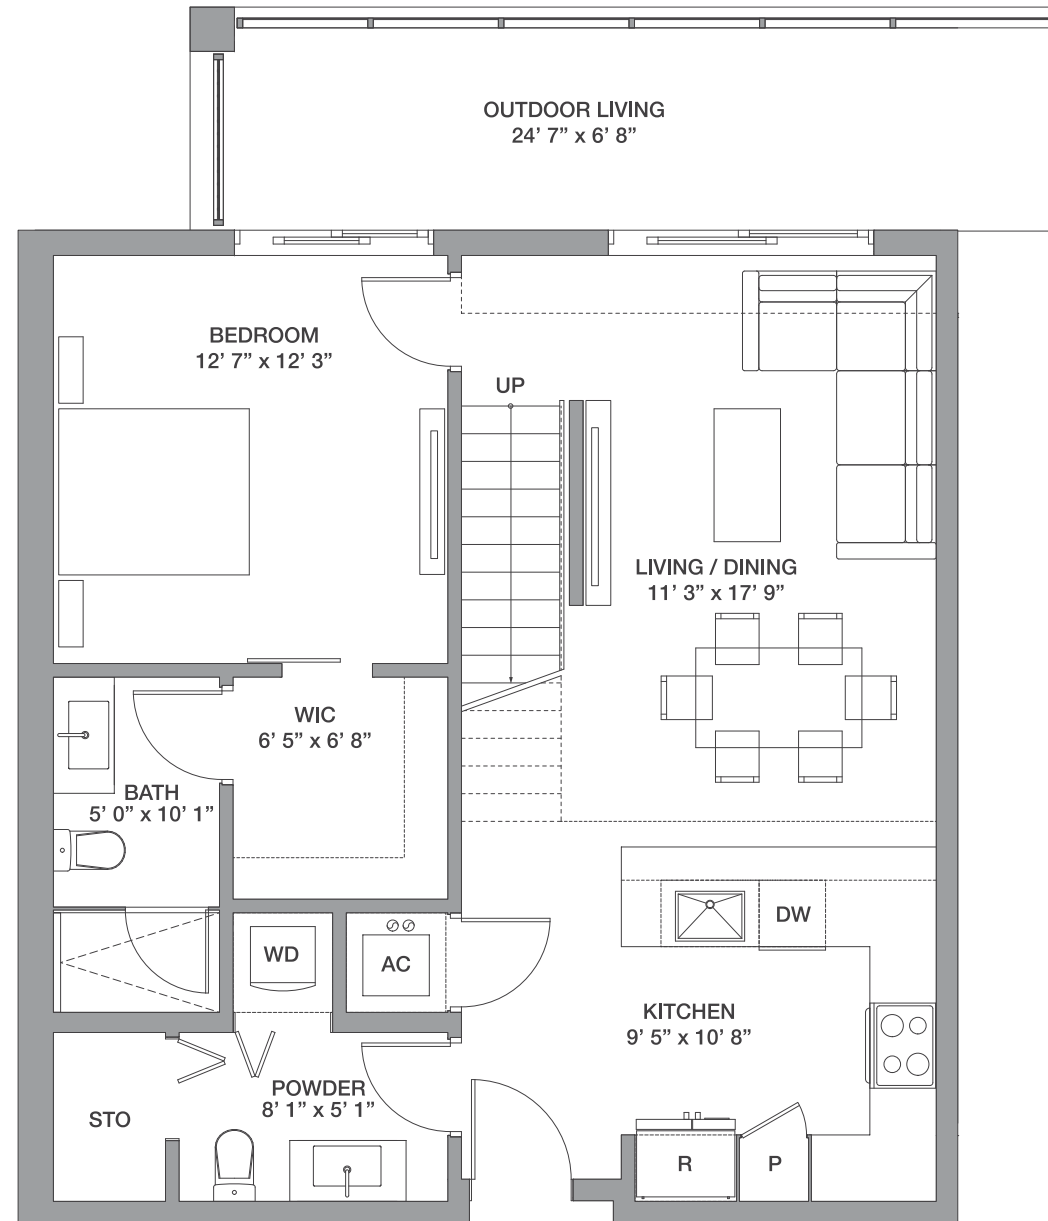

Floors: 8 - 26

Residence Interior	1,086 Sq Ft	101 Sq M
Outdoor Living	158 Sq Ft	15 Sq M
Total:	1,244 Sq Ft	116 Sq M

FLOORS: 8 - 26

Line 14, 15, 16

2 Bedrooms / 2.5 Baths + Den

Floors: 2 & 4

Residence Interior	1,592 Sq Ft	148 Sq M
Outdoor Living	164 Sq Ft	15 Sq M
Total:	1,756 Sq Ft	163 Sq M

LOWER LEVEL

UPPER LEVEL

Line 16

2 Bedrooms / 2 Baths + Den

Floor: 6

Residence Interior	1,289 Sq Ft	120 Sq M
Outdoor Living	330 Sq Ft	31 Sq M
Total:	1,619 Sq Ft	151 Sq M

Line 17

1 Bedroom / 1.5 Baths