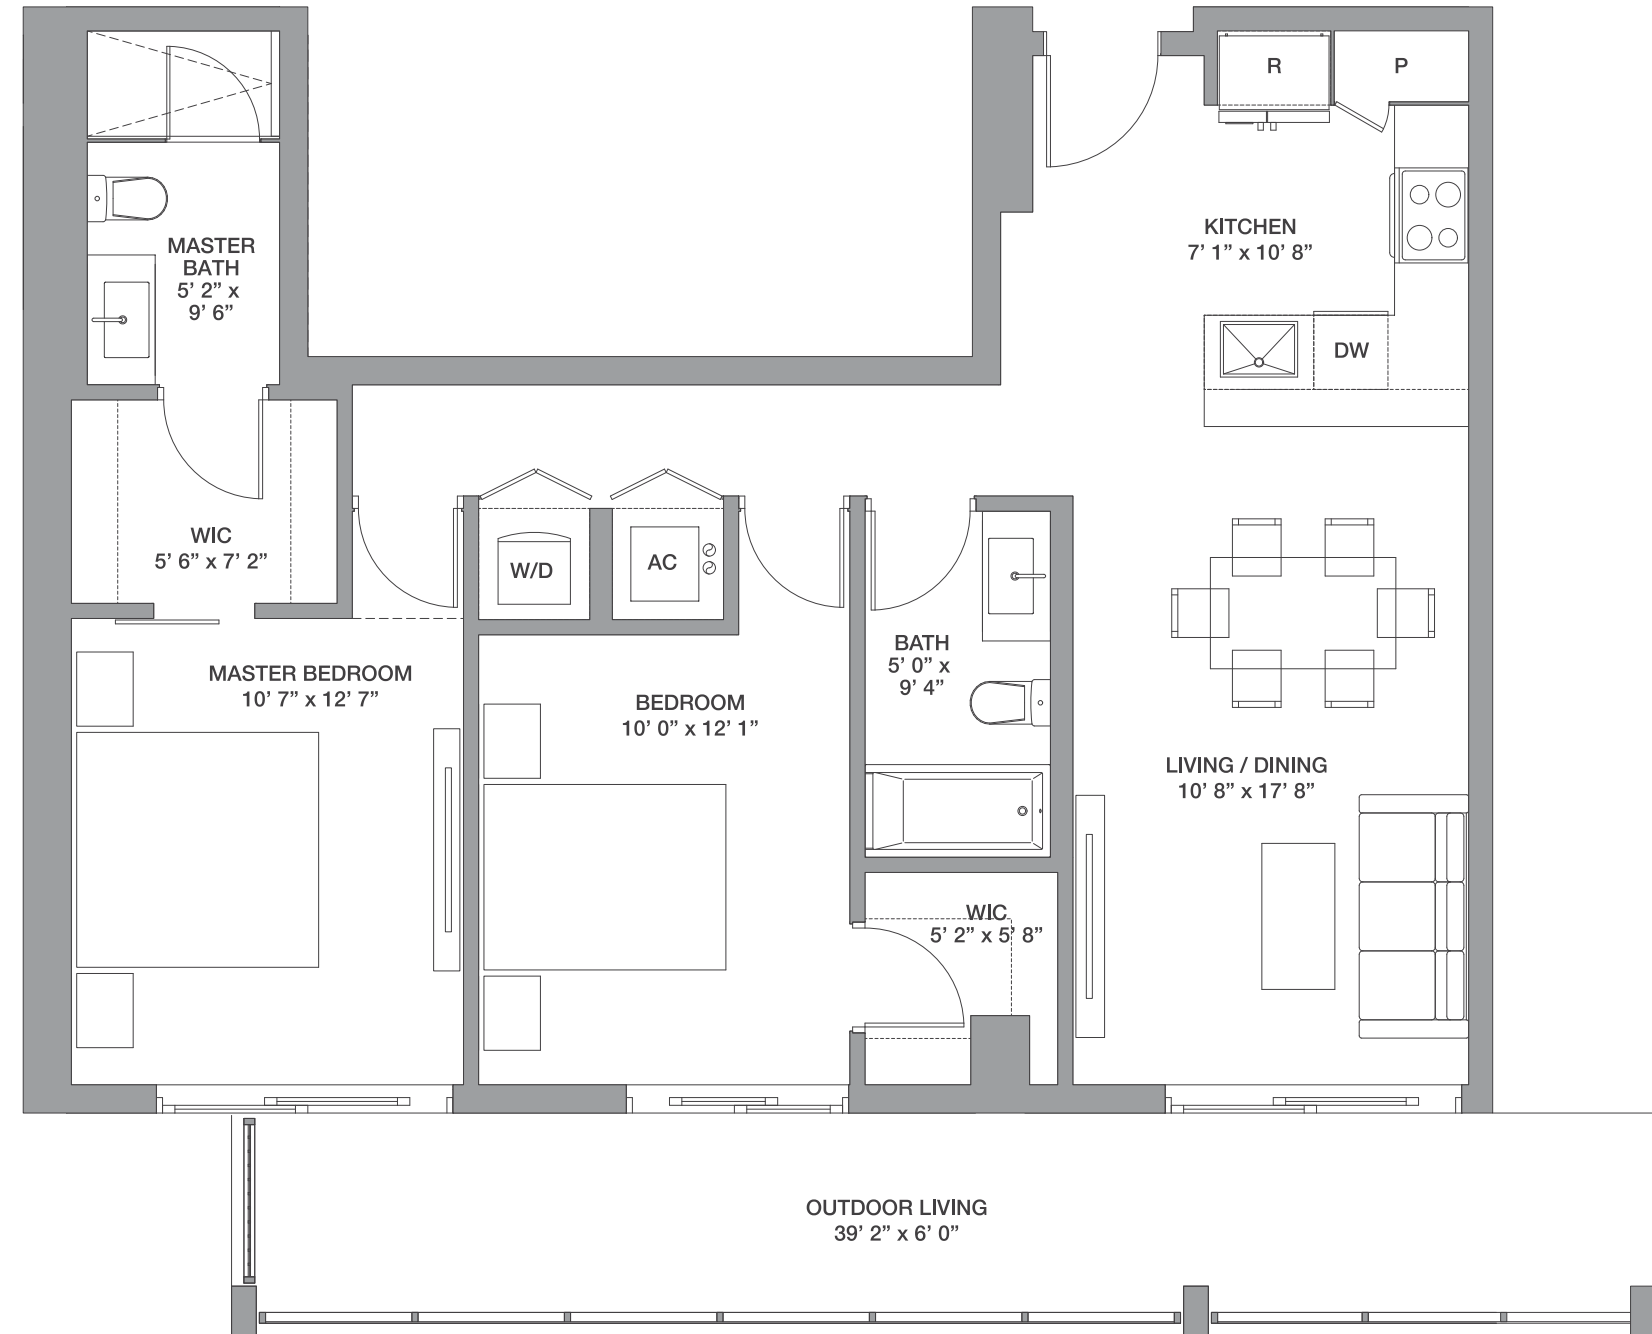

Floors: 2-5, 7-26

Residence Interior	1,026 Sq Ft	95 Sq M
Outdoor Living	158 Sq Ft	15 Sq M
Total:	1,184 Sq Ft	110 Sq M

FLOORS: 2-5, 7-26

Line 07

3 Bedrooms / 2.5 Baths

Floor: 6

Residence Interior	1,629 Sq Ft	151 Sq M
Outdoor Living	316 Sq Ft	29 Sq M
Total:	1,935 Sq Ft	180 Sq M

FLOORS: 6

Line 08

2 Bedrooms / 2 Baths

Floor: 26

Residence Interior	961 Sq Ft	89 Sq M
Outdoor Living	235 Sq Ft	22 Sq M
Total:	1,196 Sq Ft	111 Sq M

FLOORS: 26

Line 08

2 Bedrooms / 2 Baths

Floors: 9 -25

Residence Interior	980 SqFt	91 SqM
Outdoor Living	235 SqFt	22 SqM
Total:	1,215 Sq Ft	113 Sq M

FLOORS: 9 - 25

Line 09

3 Bedrooms / 3 Baths

Floors: 8 - 25

Residence Interior	1,394 Sq Ft	130 Sq M
Outdoor Living	436 Sq Ft	41 Sq M
Total:	1,830 Sq Ft	171 Sq M