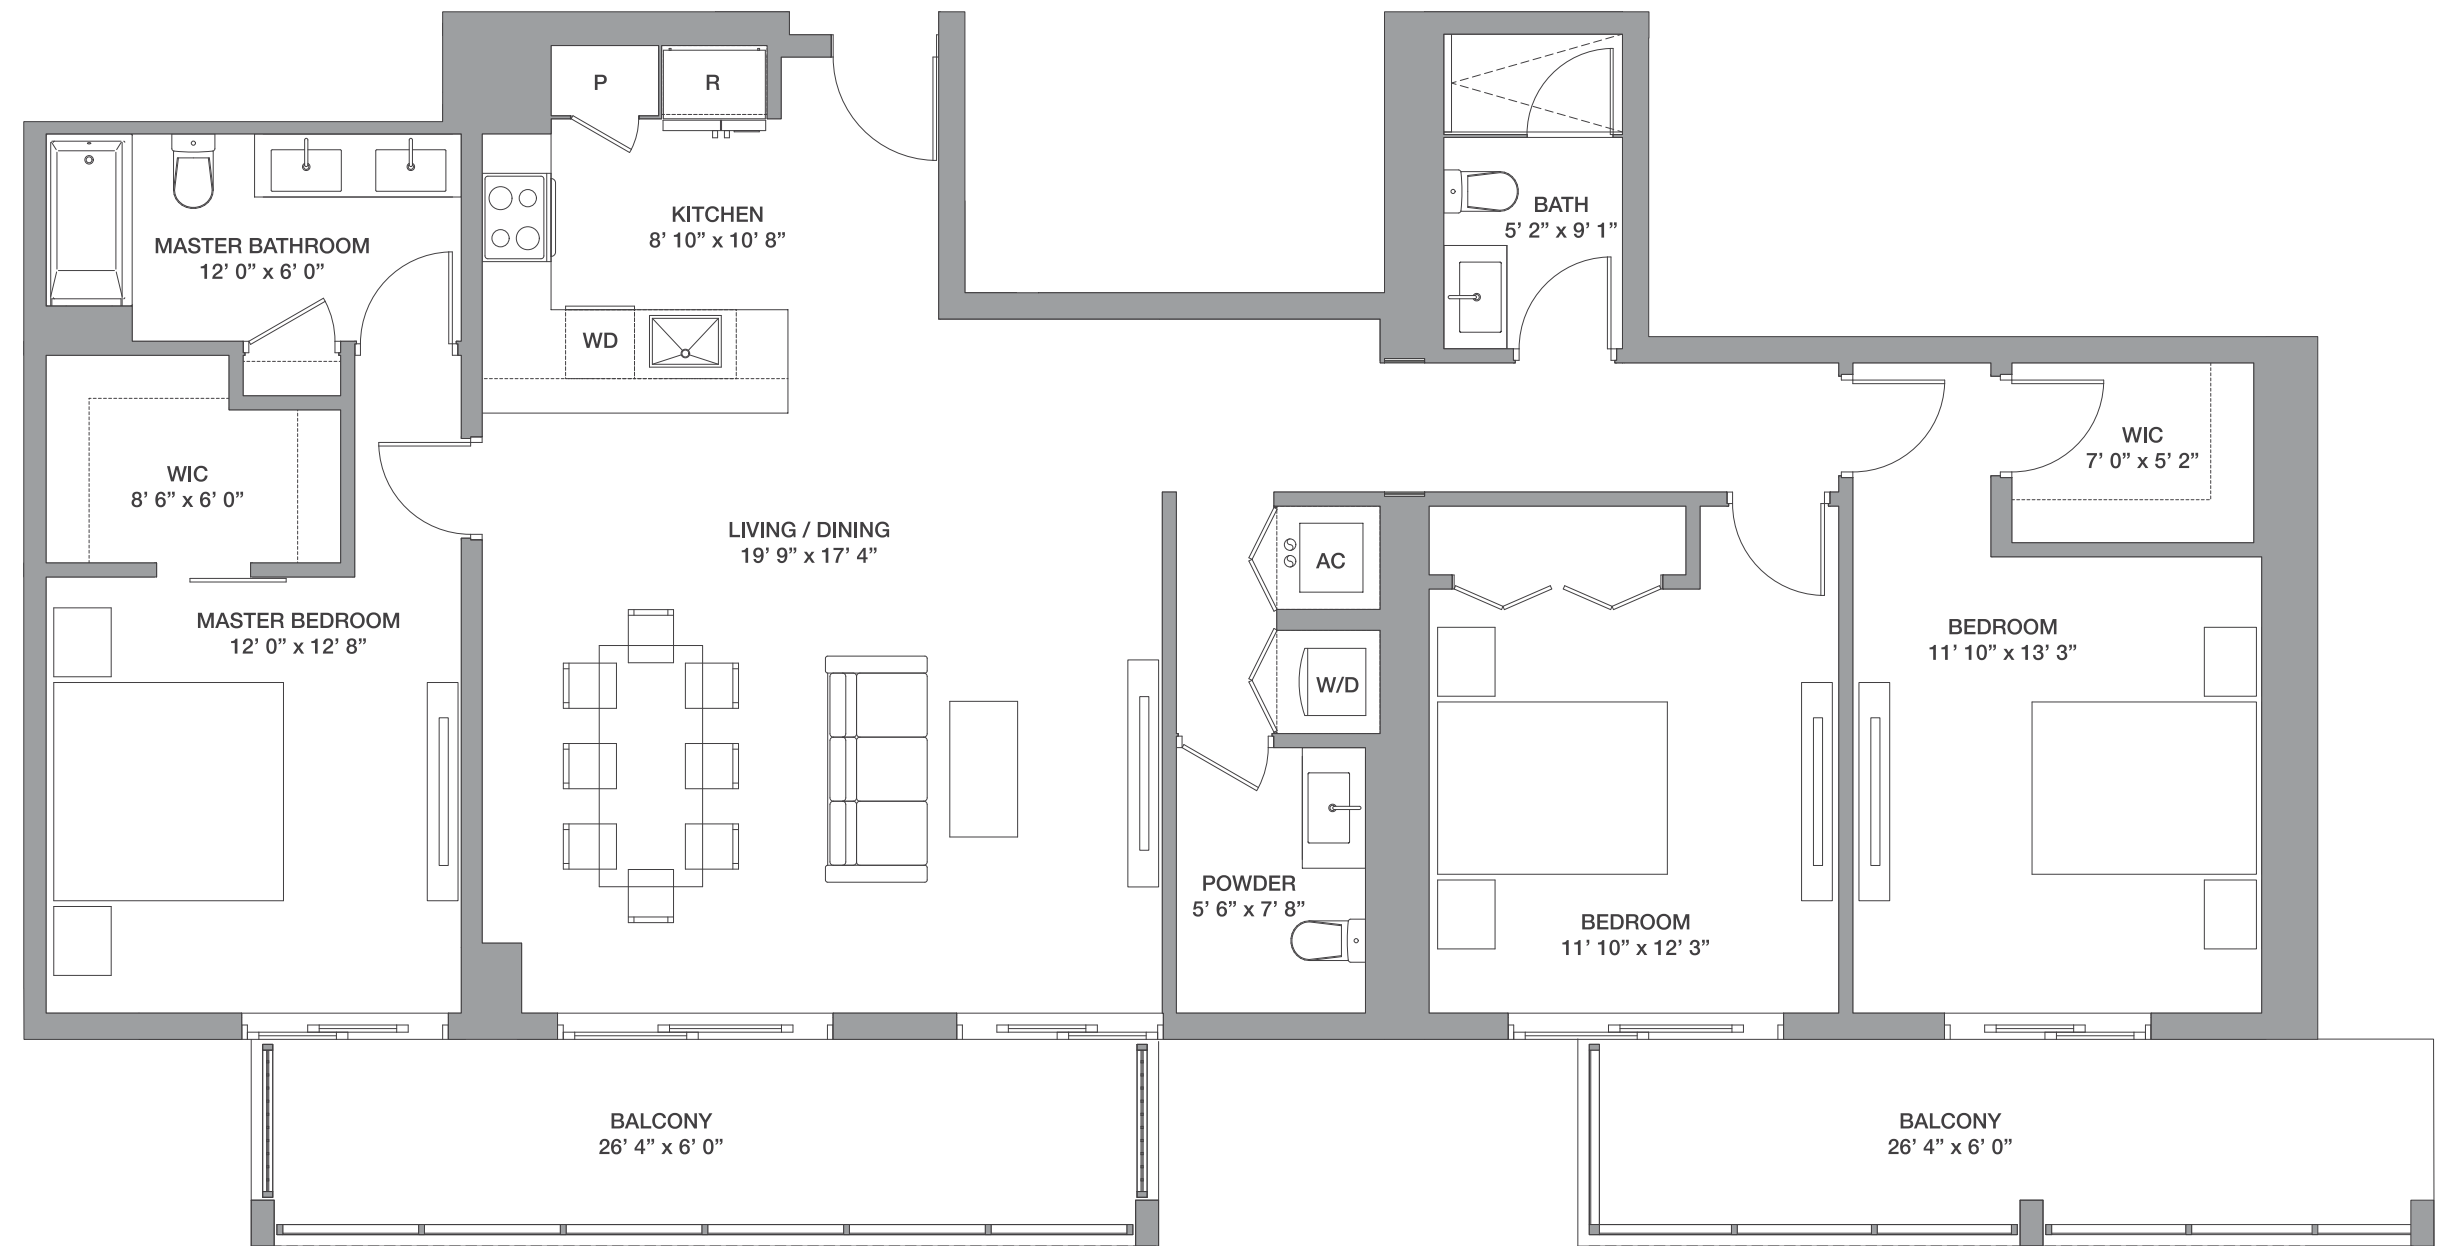

FLOORS: 2 - 26

Line 06

2 Bedrooms / 2 Baths + Den

Floors: 2 -26

Residence Interior	1,133 SqFt	101 - 105 SqM
Outdoor Living	158 SqFt	15 SqM
Total:	1,245 - 1,291 SqFt	116 - 120 SqM

FLOORS: 2 - 26

Line 07

2 Bedrooms / 2 Baths

Floors: 2-5, 7-26

Residence Interior	1,026 Sq Ft	95 Sq M
Outdoor Living	158 Sq Ft	15 Sq M
Total:	1,184 Sq Ft	110 Sq M

FLOORS: 2-5, 7-26

Line 07

3 Bedrooms / 2.5 Baths

Floor: 6

Residence Interior	1,629 Sq Ft	151 Sq M
Outdoor Living	316 Sq Ft	29 Sq M
Total:	1,935 Sq Ft	180 Sq M

FLOORS: 6

Line 08

2 Bedrooms / 2 Baths

Floor: 26

Residence Interior	961 Sq Ft	89 Sq M
Outdoor Living	235 Sq Ft	22 Sq M
Total:	1,196 Sq Ft	111 Sq M

FLOORS: 26

Line 08

2 Bedrooms / 2 Baths