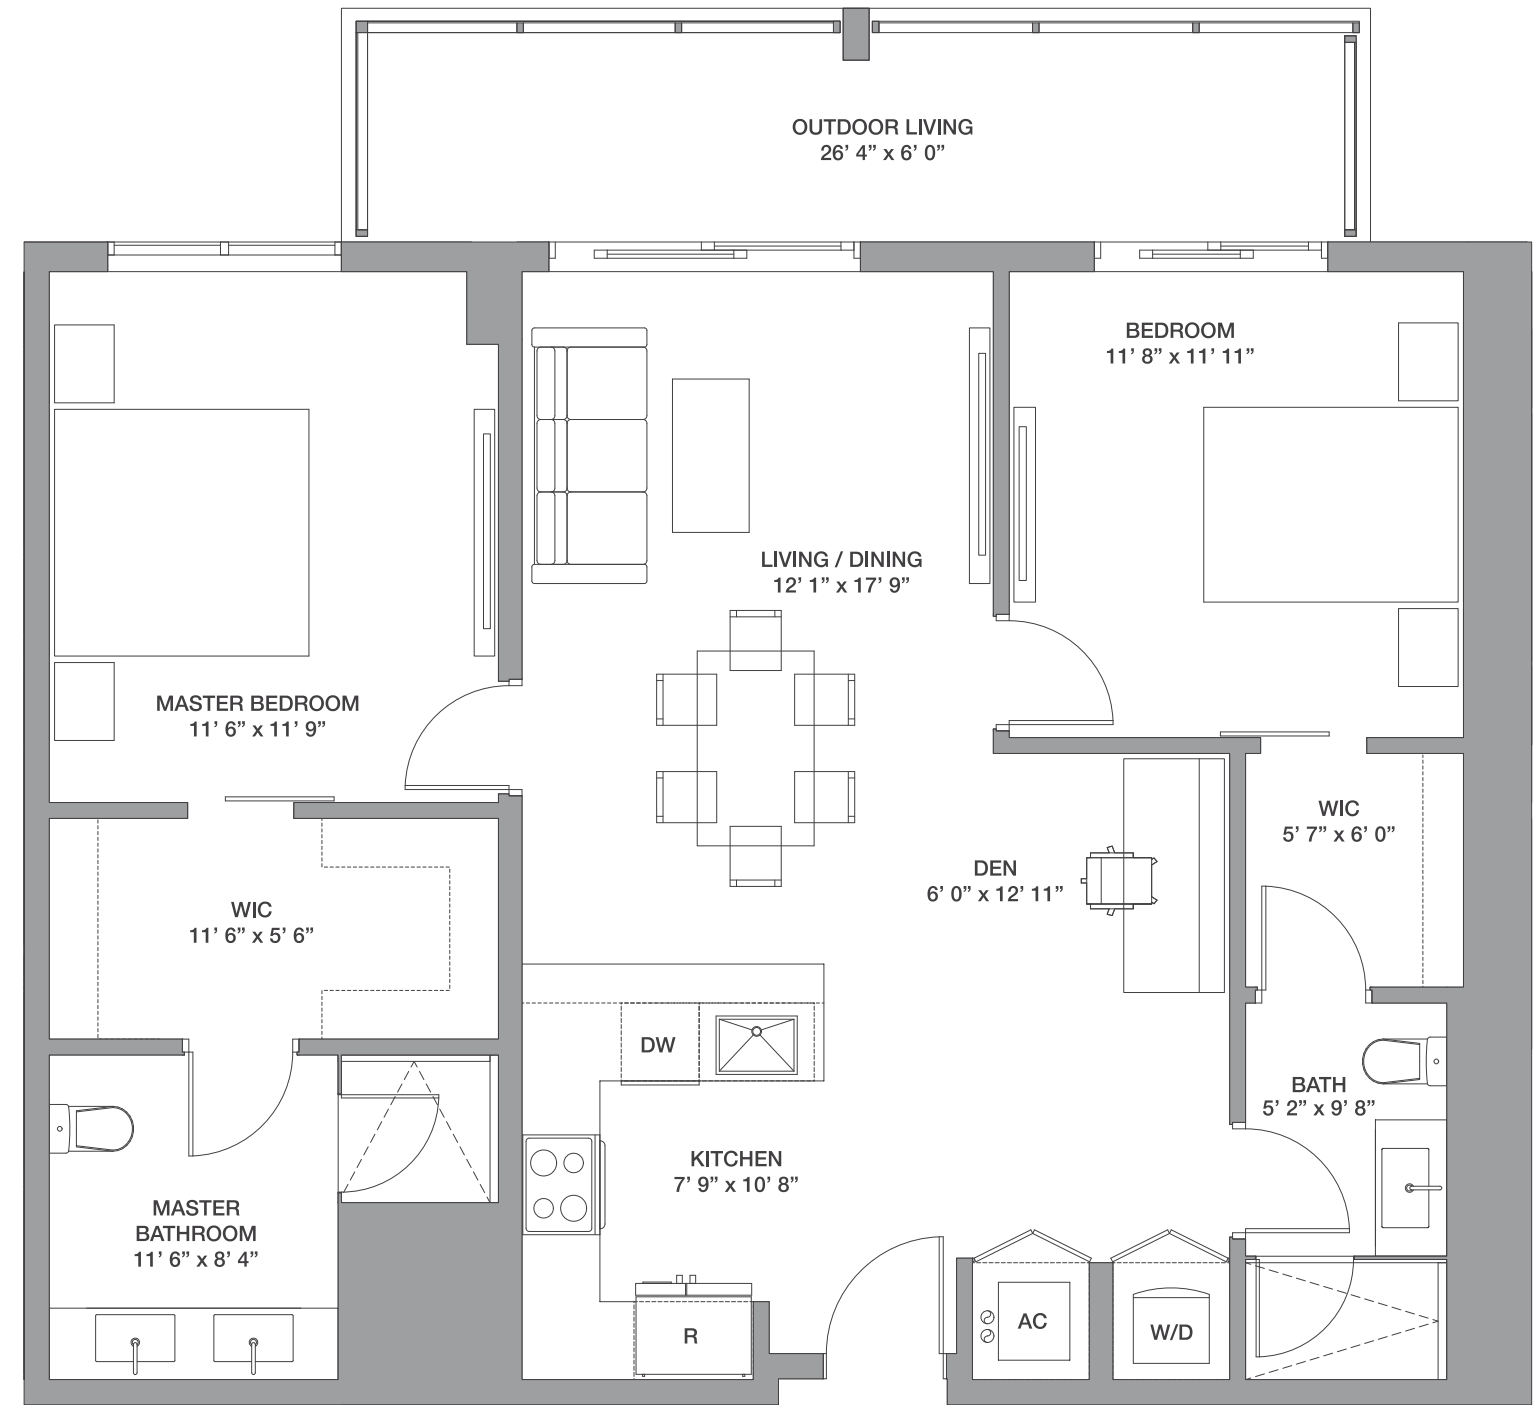

FLOORS: 8 - 25

Line 10

2 Bedrooms / 2 Baths

Floors: 8 -25

Residence Interior	1,106 SqFt	103 SqM
Outdoor Living	308 SqFt	29 SqM
Total:	1,414 SqFt	132 SqM

FLOORS: 8 - 25

Line 11

2 Bedrooms / 2 Baths + Den

Floors: 8 - 26

Residence Interior	1,086 Sq Ft	101 Sq M
Outdoor Living	158 Sq Ft	15 Sq M
Total:	1,244 Sq Ft	116 Sq M

FLOORS: 8 - 26

Line 14, 15, 16

2 Bedrooms / 2.5 Baths + Den

Floors: 2 & 4

Residence Interior	1,592 Sq Ft	148 Sq M
Outdoor Living	164 Sq Ft	15 Sq M
Total:	1,756 Sq Ft	163 Sq M

LOWER LEVEL

UPPER LEVEL

Line 16

2 Bedrooms / 2 Baths + Den

Floor: 6

Residence Interior	1,289 Sq Ft	120 Sq M
Outdoor Living	330 Sq Ft	31 Sq M
Total:	1,619 Sq Ft	151 Sq M

Line 17

1 Bedroom / 1.5 Baths