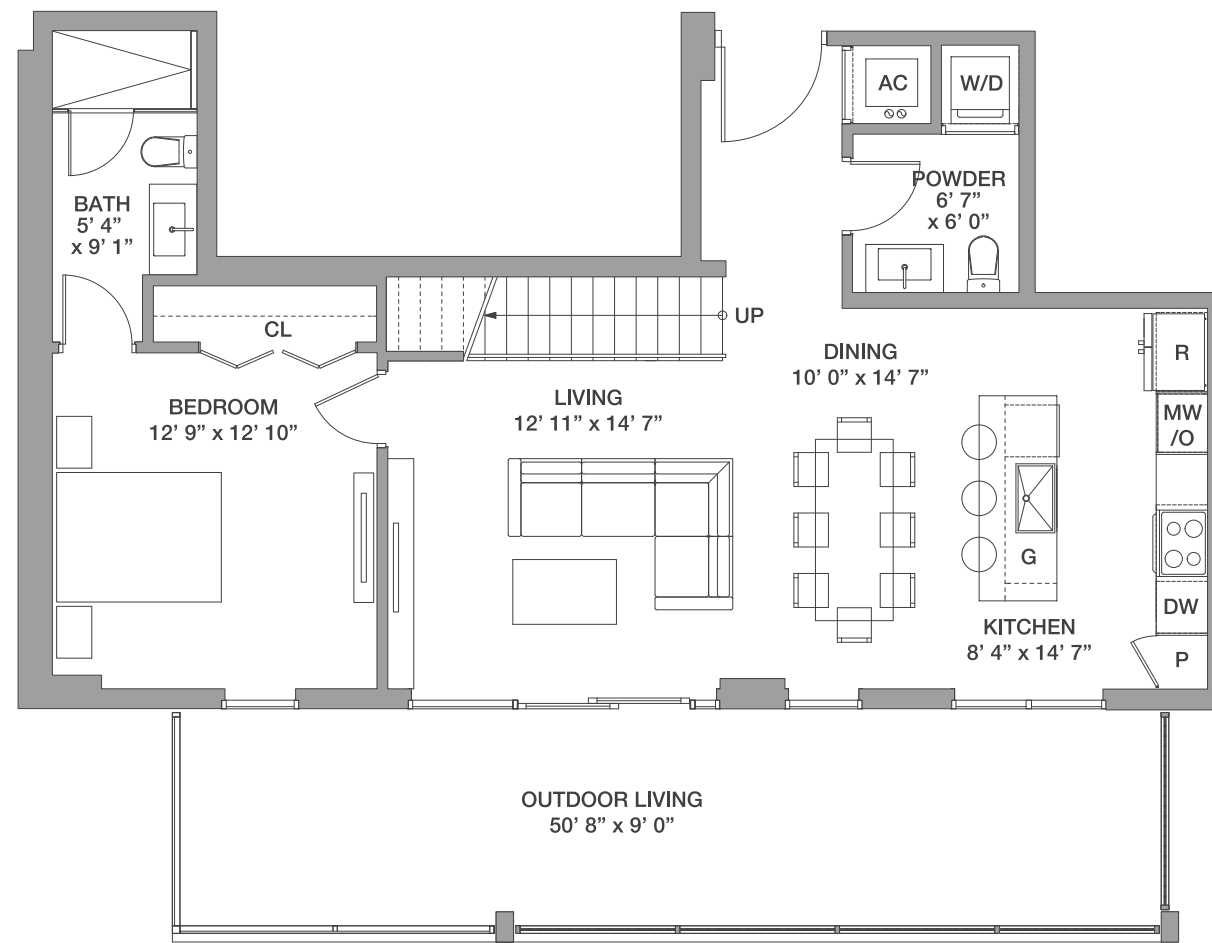

LOWER LEVEL

UPPER LEVEL

FLOORS: 27 - 28

PH 08

3 Bedrooms / 3.5 Baths

Floors: 27 - 28

Residence Interior	1,721 SqFt	160 SqM
Outdoor Living	349 SqFt	33 SqM
Total:	2,070 SqFt	193 SqM

FLOORS: 27 - 28