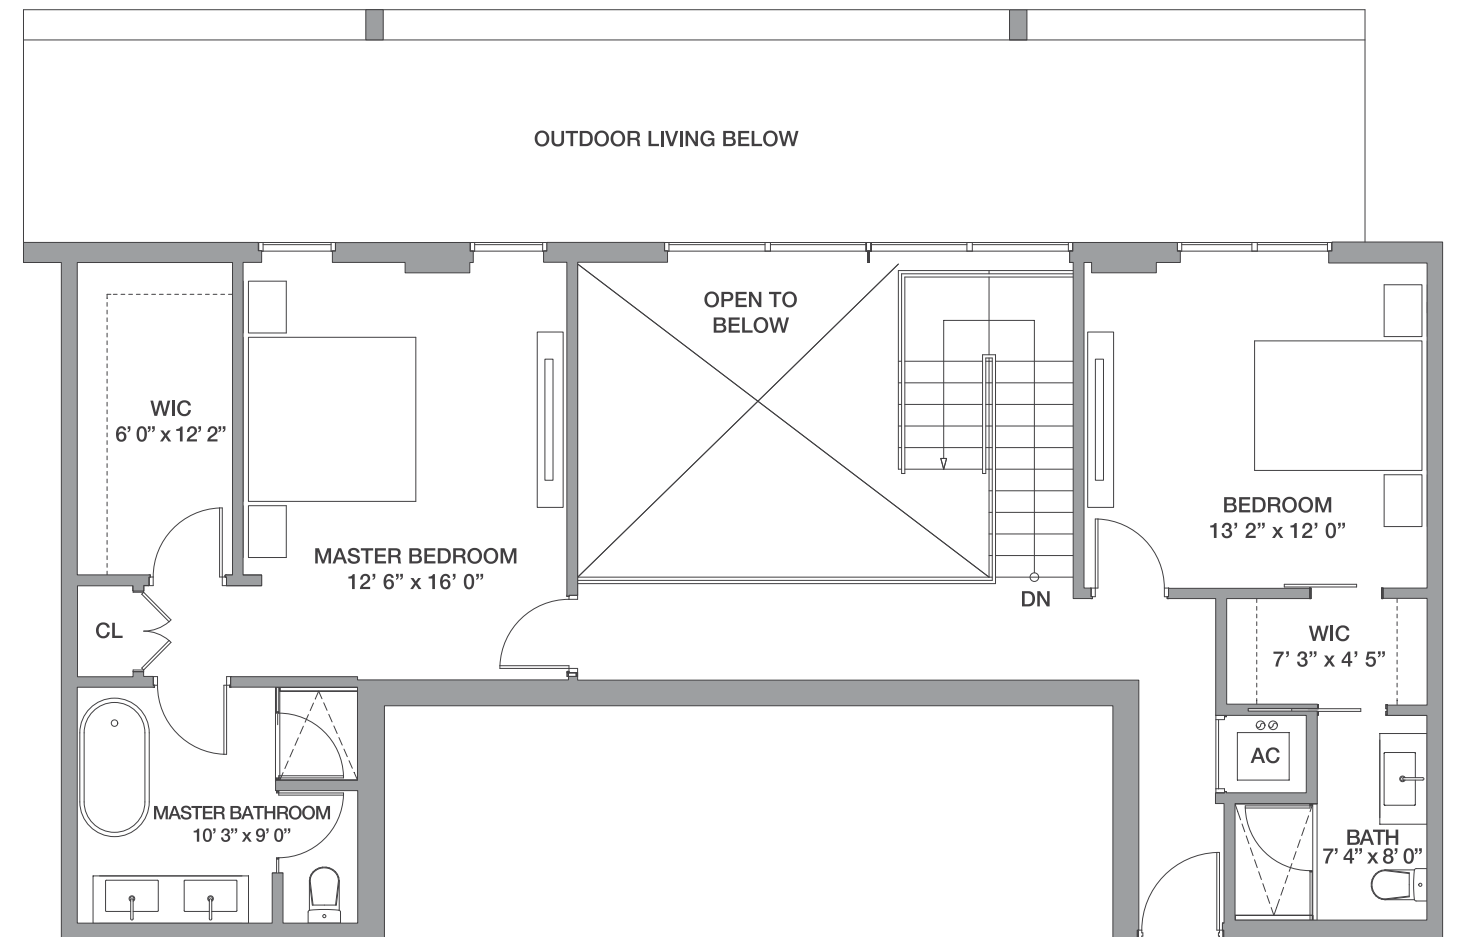

UPPER LEVEL

FLOORS: 27 - 28