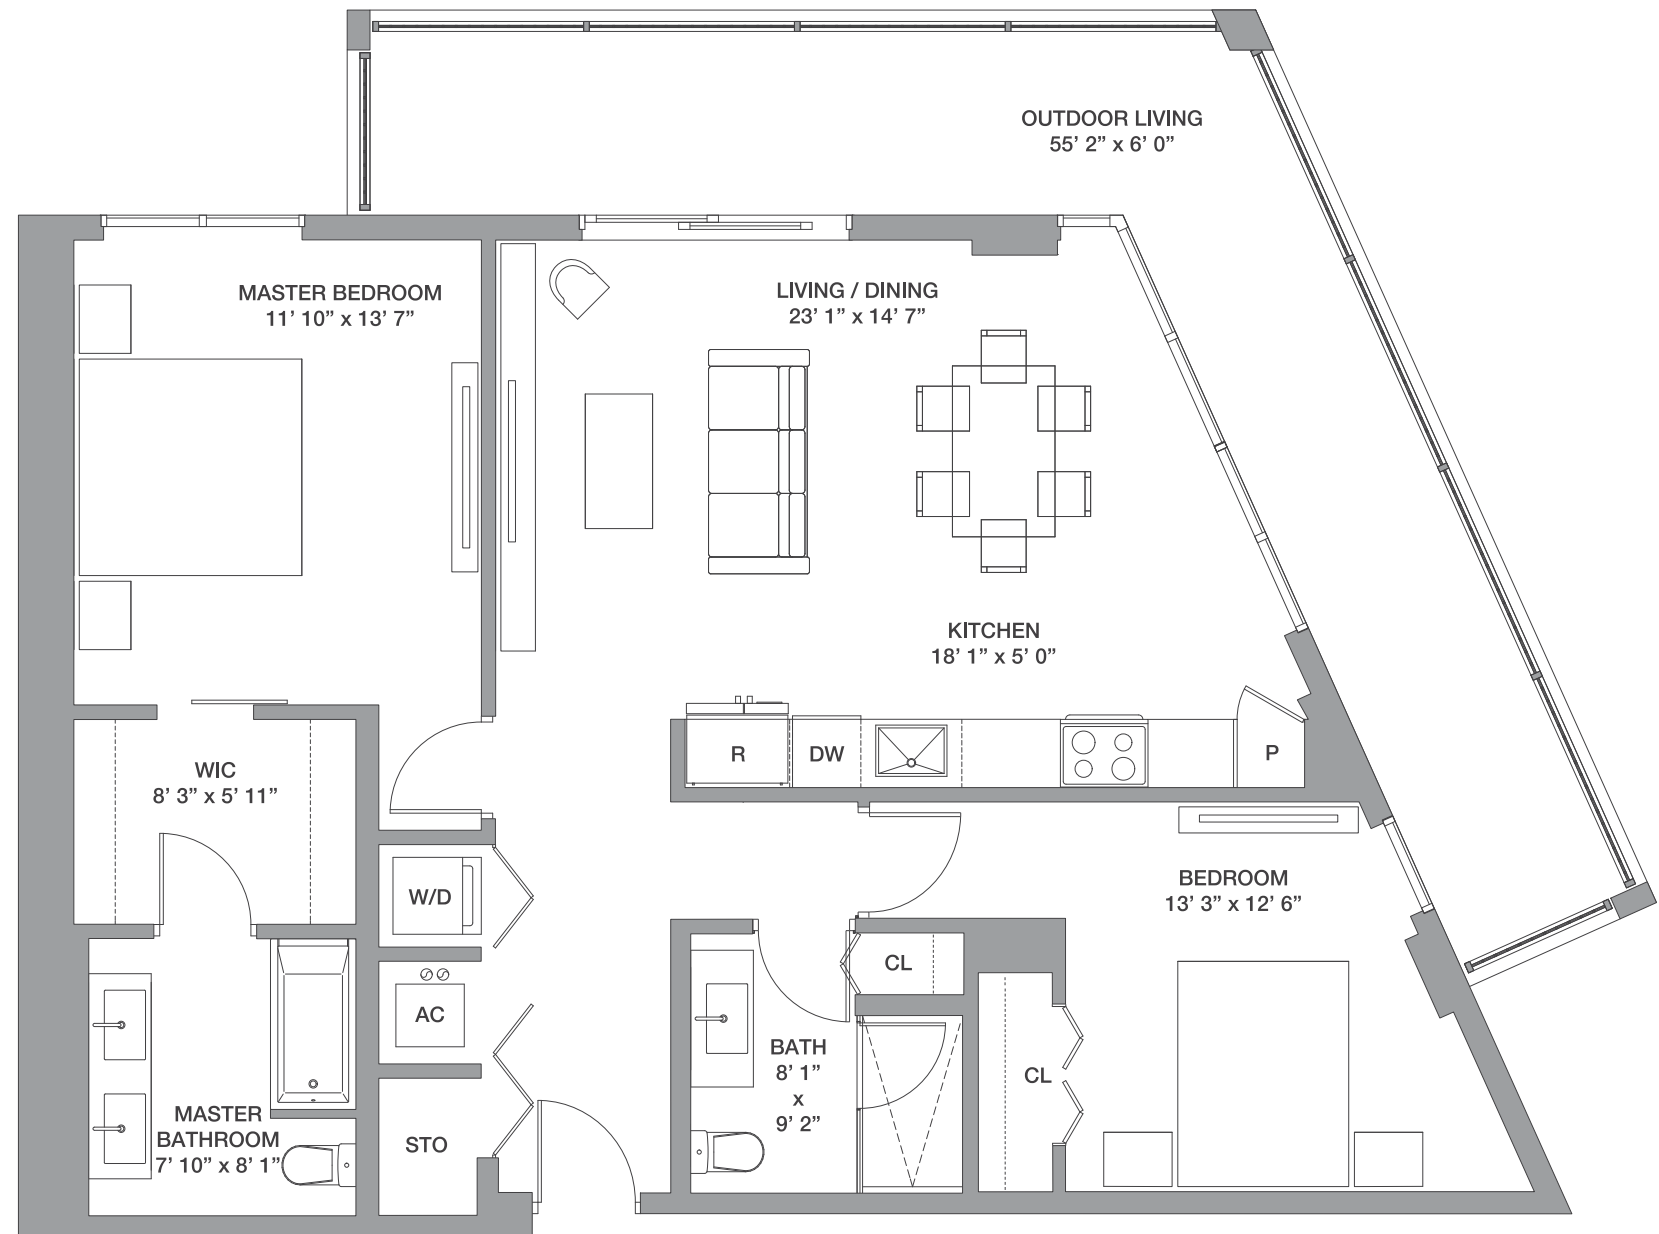

FLOORS: 8 - 25

Line 10

2 Bedrooms / 2 Baths

Floors: 8 -25

Residence Interior	1,106 SqFt	103 SqM
Outdoor Living	308 SqFt	29 SqM
Total:	1,414 SqFt	132 SqM

FLOORS: 8 - 25

Line 11

2 Bedrooms / 2 Baths + Den

LOWER LEVEL

UPPER LEVEL

Line 16

2 Bedrooms / 2 Baths + Den

Floor: 6

Residence Interior	1,289 Sq Ft	120 Sq M
Outdoor Living	330 Sq Ft	31 Sq M
Total:	1,619 Sq Ft	151 Sq M

Line 17

1 Bedroom / 1.5 Baths