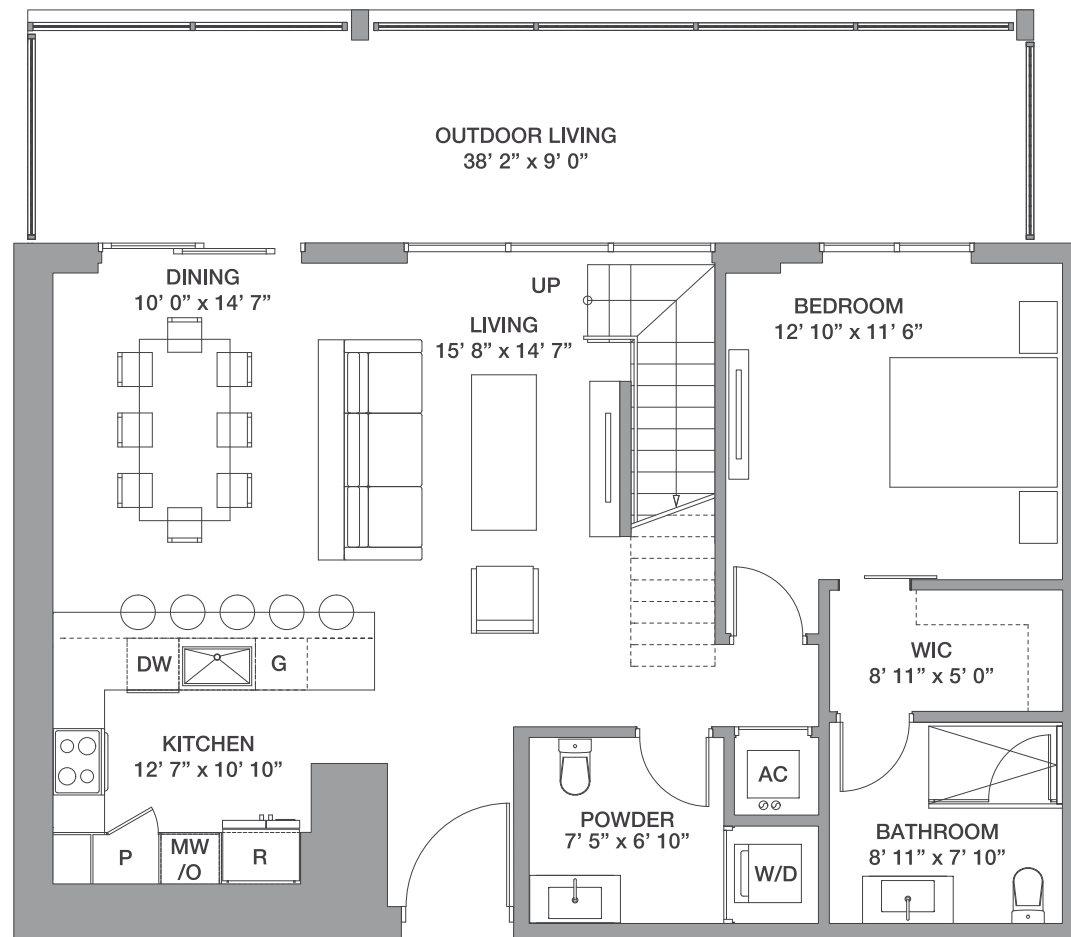

Residence Interior	1,745 Sq Ft	162 Sq M
Outdoor Living	444 Sq Ft	41 Sq M
Total:	2,189 Sq Ft	203 Sq M

LOWER LEVEL

UPPER LEVEL

FLOORS: 27 - 28

PH 11

3 Bedrooms / 3.5 Baths

Floors: 27 - 28

Residence Interior	1,873 SqFt	174 SqM
Outdoor Living	350 SqFt	33 SqM
Total:	2,223 SqFt	207 SqM

LOWER LEVEL

UPPER LEVEL

FLOORS: 27 - 28