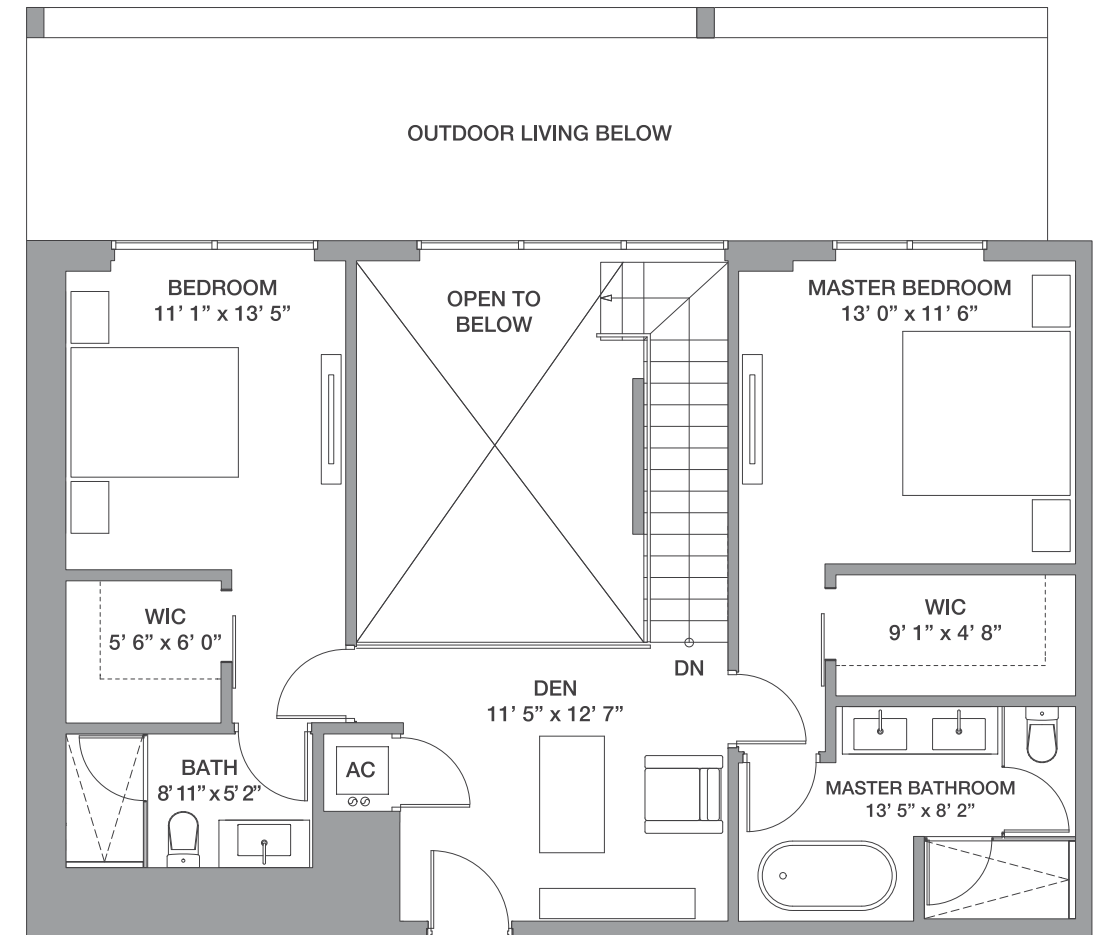

Residence Interior	1,745 Sq Ft	162 Sq M
Outdoor Living	444 Sq Ft	41 Sq M
Total:	2,189 Sq Ft	203 Sq M

LOWER LEVEL

UPPER LEVEL

FLOORS: 27 - 28

PH 11

3 Bedrooms / 3.5 Baths

Floors: 27 - 28

Residence Interior	1,873 SqFt	174 SqM
Outdoor Living	350 SqFt	33 SqM
Total:	2,223 SqFt	207 SqM

LOWER LEVEL

UPPER LEVEL

FLOORS: 27 - 28