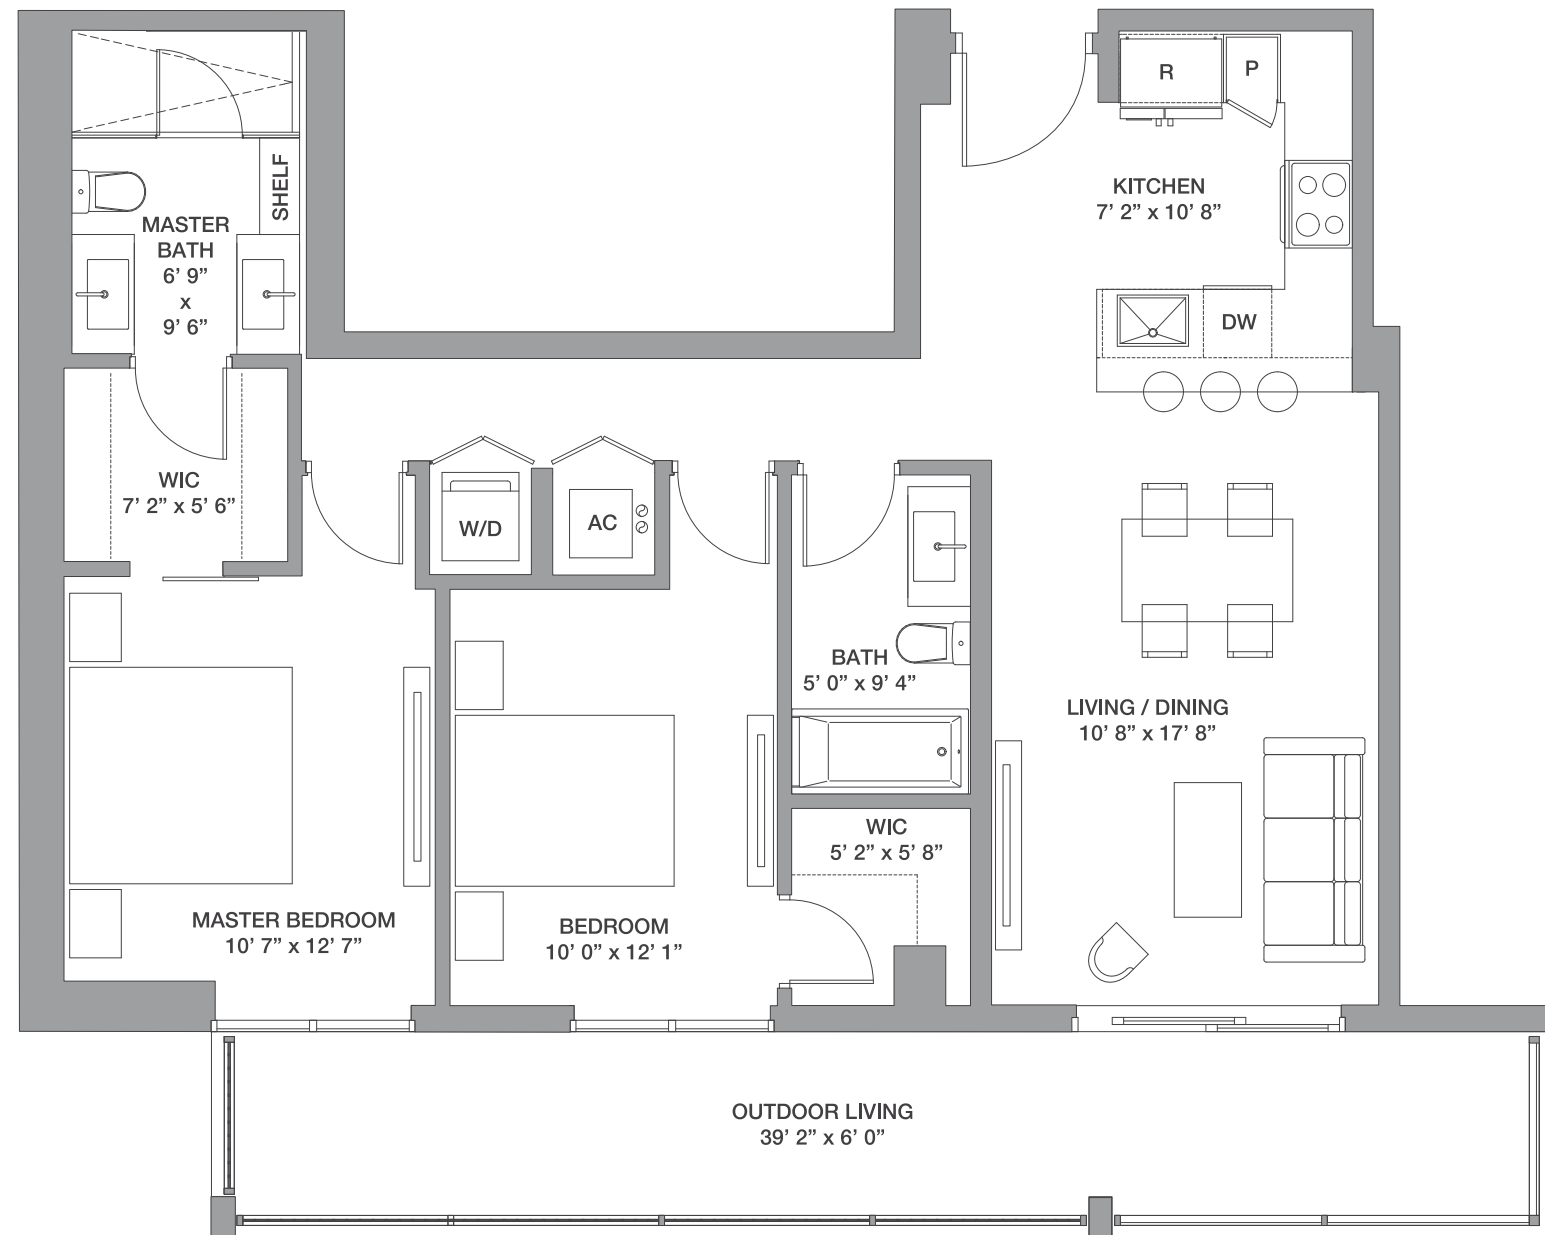

Floors: 2-5, 7-26

Residence Interior	1,026 Sq Ft	95 Sq M
Outdoor Living	158 Sq Ft	15 Sq M
Total:	1,184 Sq Ft	110 Sq M

FLOORS: 2-5, 7-26

Line 07

3 Bedrooms / 2.5 Baths

Floor: 6

Residence Interior	1,629 Sq Ft	151 Sq M
Outdoor Living	316 Sq Ft	29 Sq M
Total:	1,935 Sq Ft	180 Sq M

FLOORS: 6

Line 08

2 Bedrooms / 2 Baths

Floor: 26

Residence Interior	961 Sq Ft	89 Sq M
Outdoor Living	235 Sq Ft	22 Sq M
Total:	1,196 Sq Ft	111 Sq M

FLOORS: 26

Line 08

2 Bedrooms / 2 Baths

Floors: 9 -25

Residence Interior	980 SqFt	91 SqM
Outdoor Living	235 SqFt	22 SqM
Total:	1,215 Sq Ft	113 Sq M

FLOORS: 9 - 25

Line 09

3 Bedrooms / 3 Baths

Floors: 8 - 25

Residence Interior	1,394 Sq Ft	130 Sq M
Outdoor Living	436 Sq Ft	41 Sq M
Total:	1,830 Sq Ft	171 Sq M