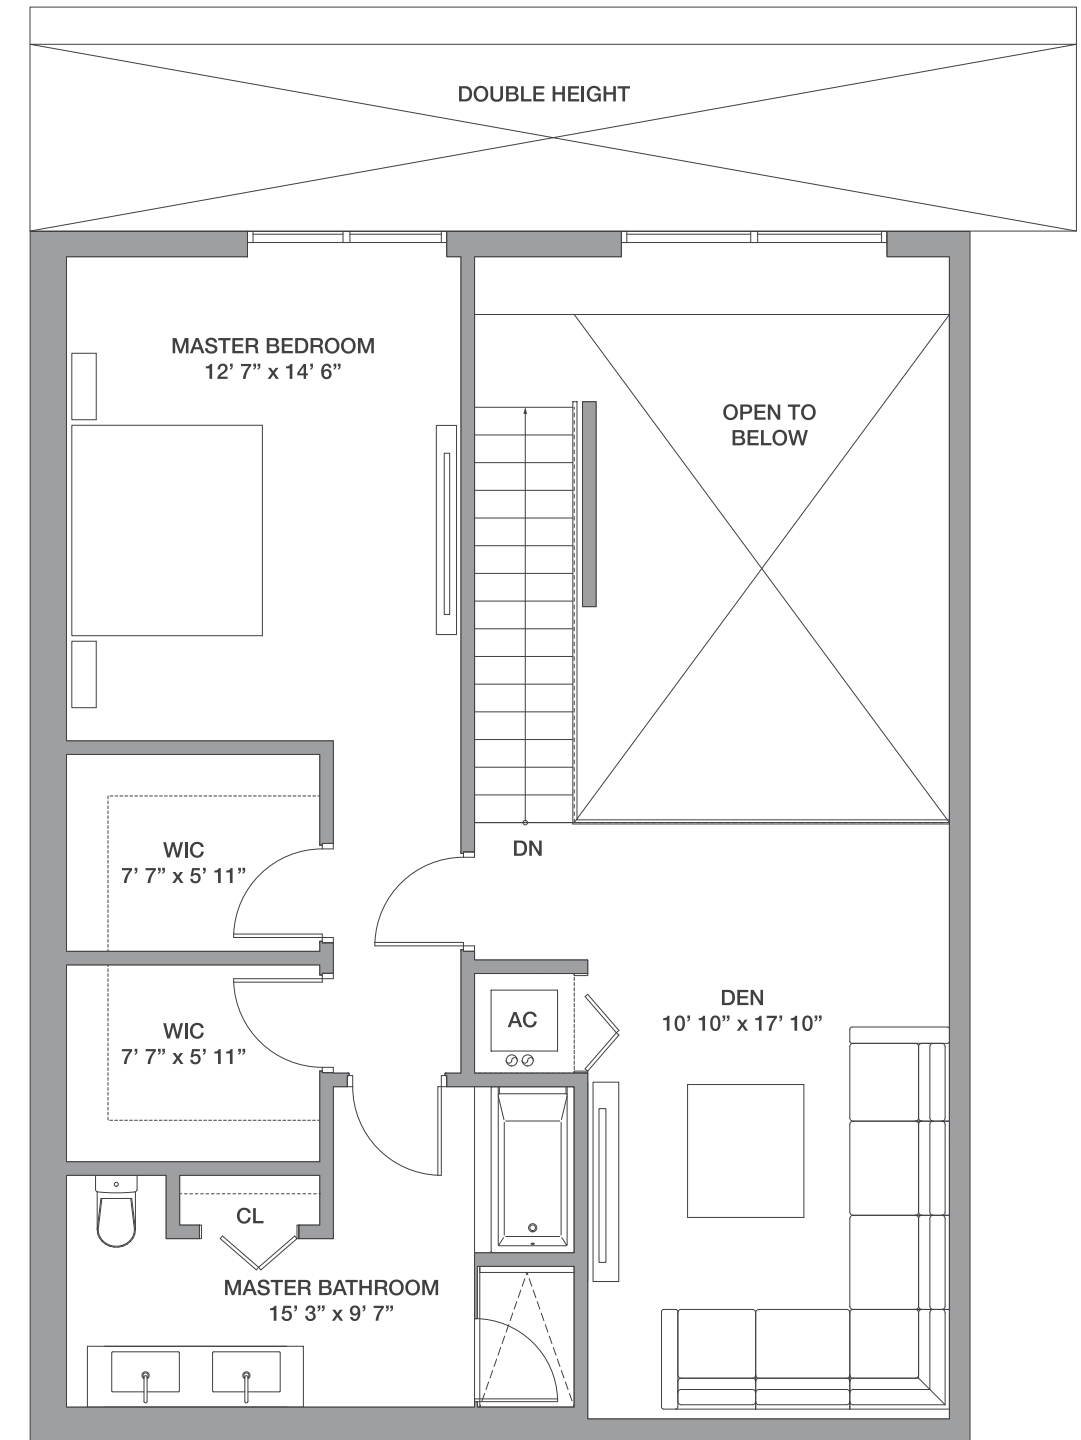

Floors: 8 - 26

Residence Interior	1,086 Sq Ft	101 Sq M
Outdoor Living	158 Sq Ft	15 Sq M
Total:	1,244 Sq Ft	116 Sq M

FLOORS: 8 - 26

Line 14, 15, 16

2 Bedrooms / 2.5 Baths + Den

Floors: 2 & 4

Residence Interior	1,592 Sq Ft	148 Sq M
Outdoor Living	164 Sq Ft	15 Sq M
Total:	1,756 Sq Ft	163 Sq M

LOWER LEVEL

UPPER LEVEL

Line 16

2 Bedrooms / 2 Baths + Den

Floor: 6

Residence Interior	1,289 Sq Ft	120 Sq M
Outdoor Living	330 Sq Ft	31 Sq M
Total:	1,619 Sq Ft	151 Sq M

Line 17

1 Bedroom / 1.5 Baths