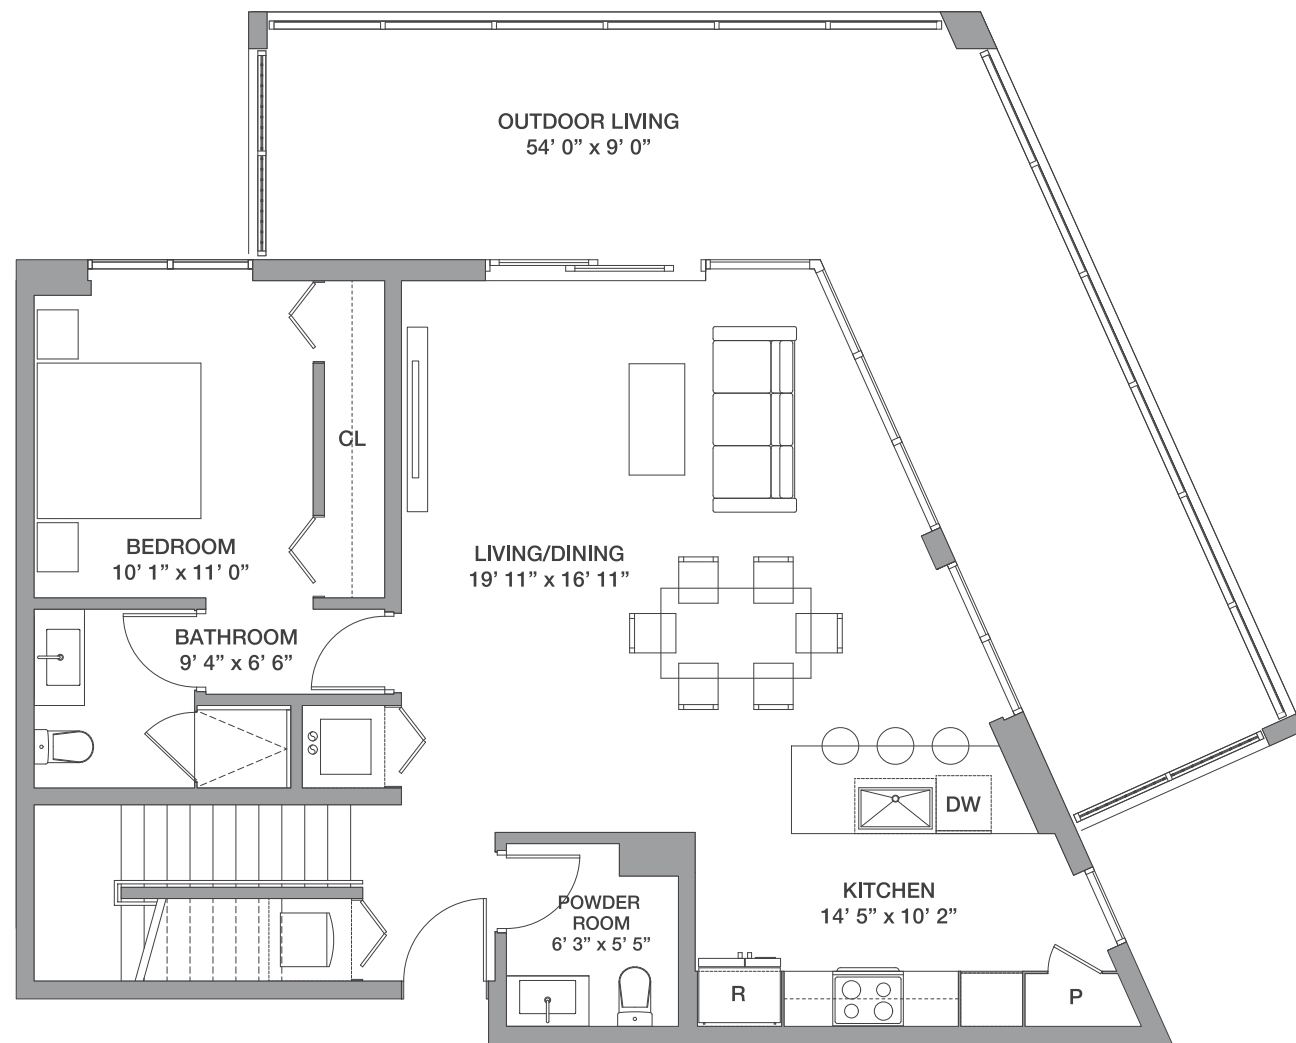

LOWER LEVEL