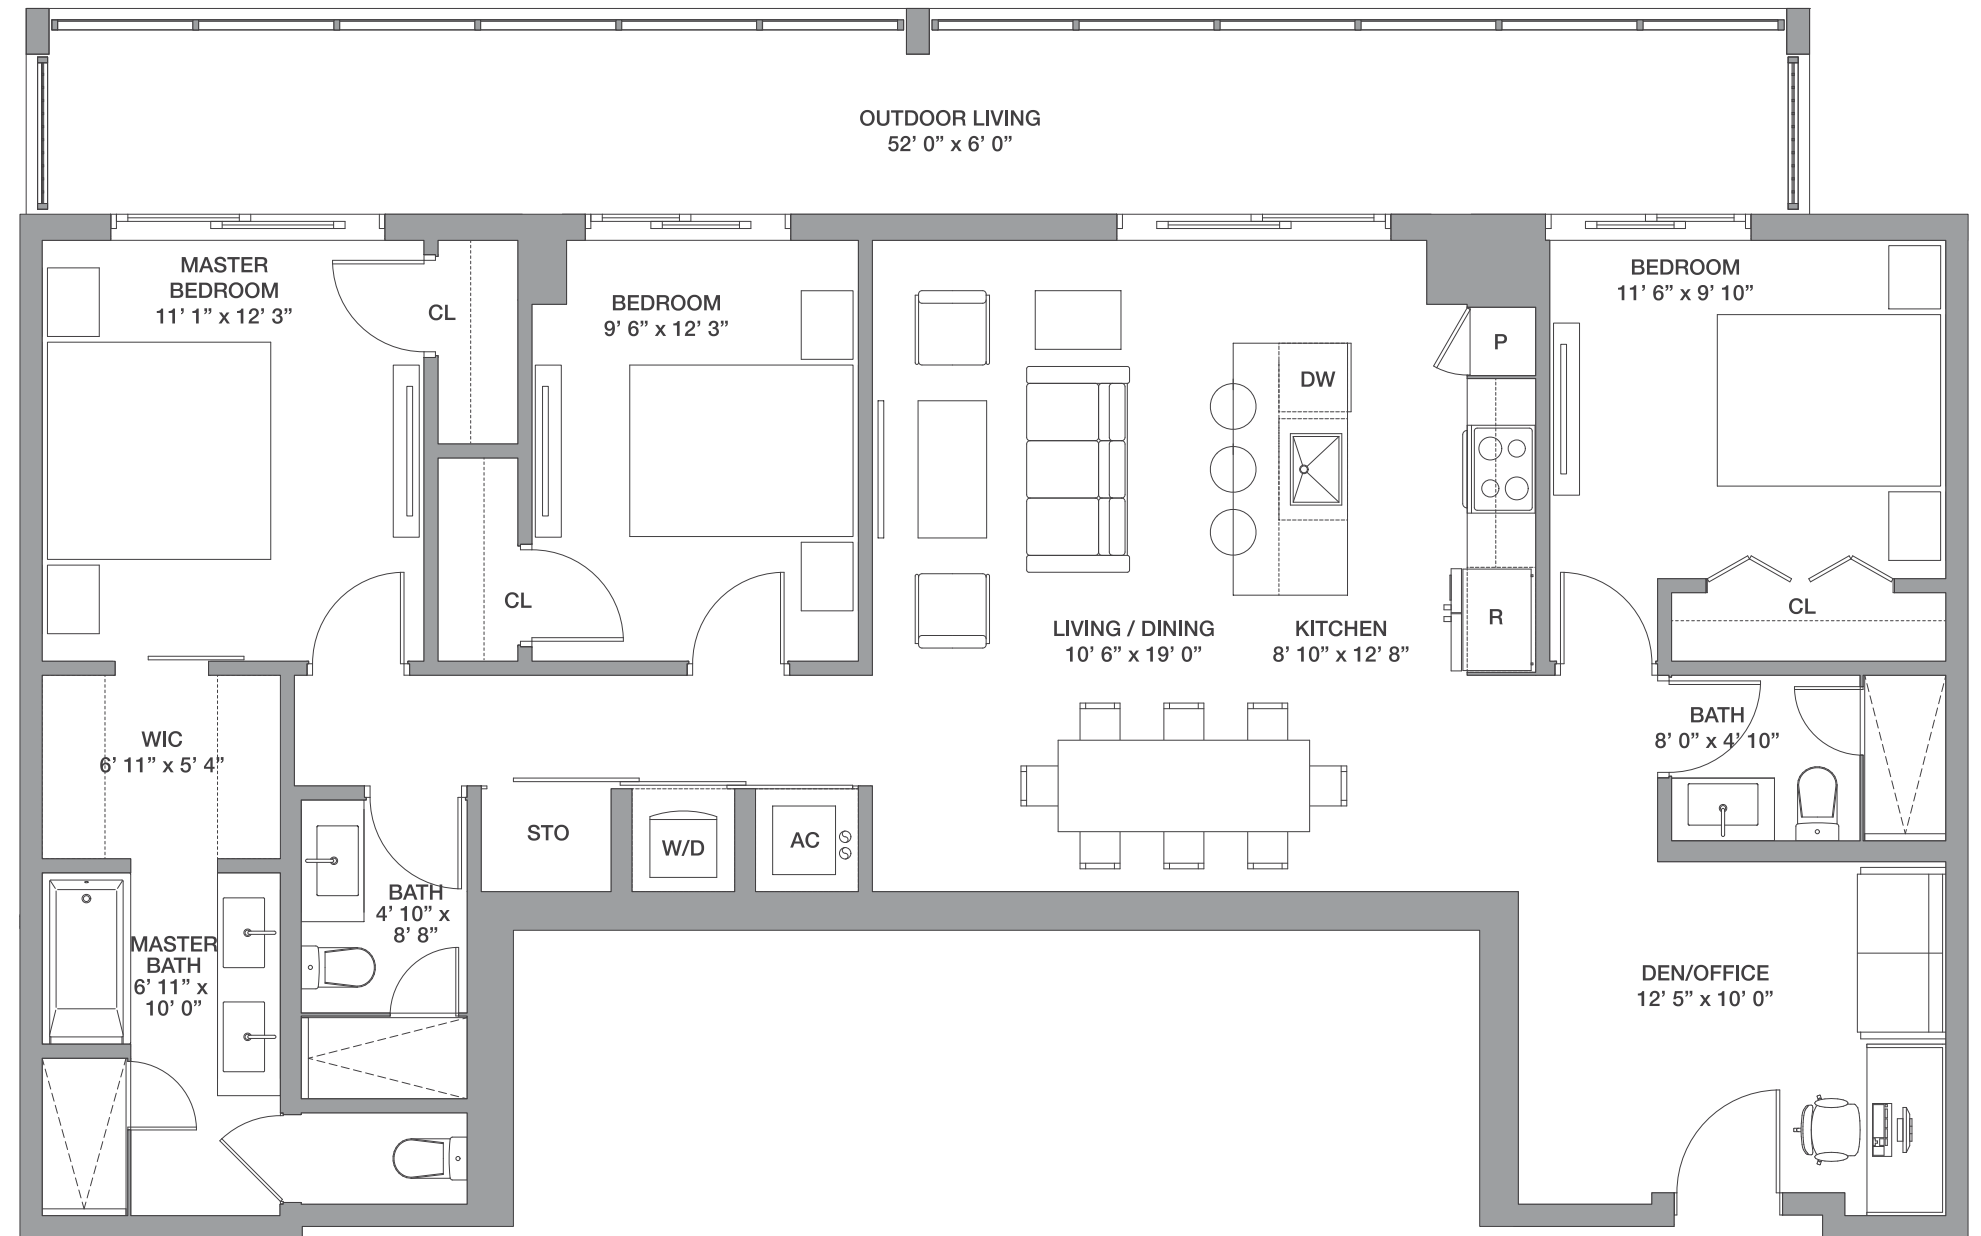

Line 01

3 Bedrooms / 3 Baths + Den

Floors: 8 - 26

Residence Interior	1,384 Sq Ft	129 Sq M
Outdoor Living	312 Sq Ft	29 Sq M
Total:	1,696 Sq Ft	158 Sq M

FLOORS: 8 - 26

Line 02

2 Bedrooms / 2 Baths + Den

Floors: 2 - 26

Residence Interior	1,121 Sq Ft	104 Sq M
Outdoor Living	158 Sq Ft	15 Sq M
Total:	1,279 Sq Ft	119 Sq M

FLOORS: 2 - 26

Line 03

2 Bedrooms / 2.5 Baths + Den

Floors: 2-5, 9-25

Residence Interior	1,294 Sq Ft	120 Sq M
Outdoor Living	429 Sq Ft	40 Sq M
Total:	1,723 Sq Ft	160 Sq M

FLOORS: 2-5, 9-25

Line 04

2 Bedrooms / 2 Baths

Floors: 2 - 19

Residence Interior	1,078 Sq Ft	100 Sq M
Outdoor Living	313 Sq Ft	29 Sq M
Total:	1,391 Sq Ft	129 Sq M

Floors: 20 - 26

Residence Interior	1,087 Sq Ft	101 Sq M
Outdoor Living	313 Sq Ft	29 Sq M
Total:	1,399 Sq Ft	130 Sq M

Floors: 2-5, 7-26

Residence Interior	1,026 Sq Ft	95 Sq M
Outdoor Living	158 Sq Ft	15 Sq M
Total:	1,184 Sq Ft	110 Sq M

FLOORS: 2-5, 7-26

Line 07

3 Bedrooms / 2.5 Baths

Floor: 6

Residence Interior	1,629 Sq Ft	151 Sq M
Outdoor Living	316 Sq Ft	29 Sq M
Total:	1,935 Sq Ft	180 Sq M