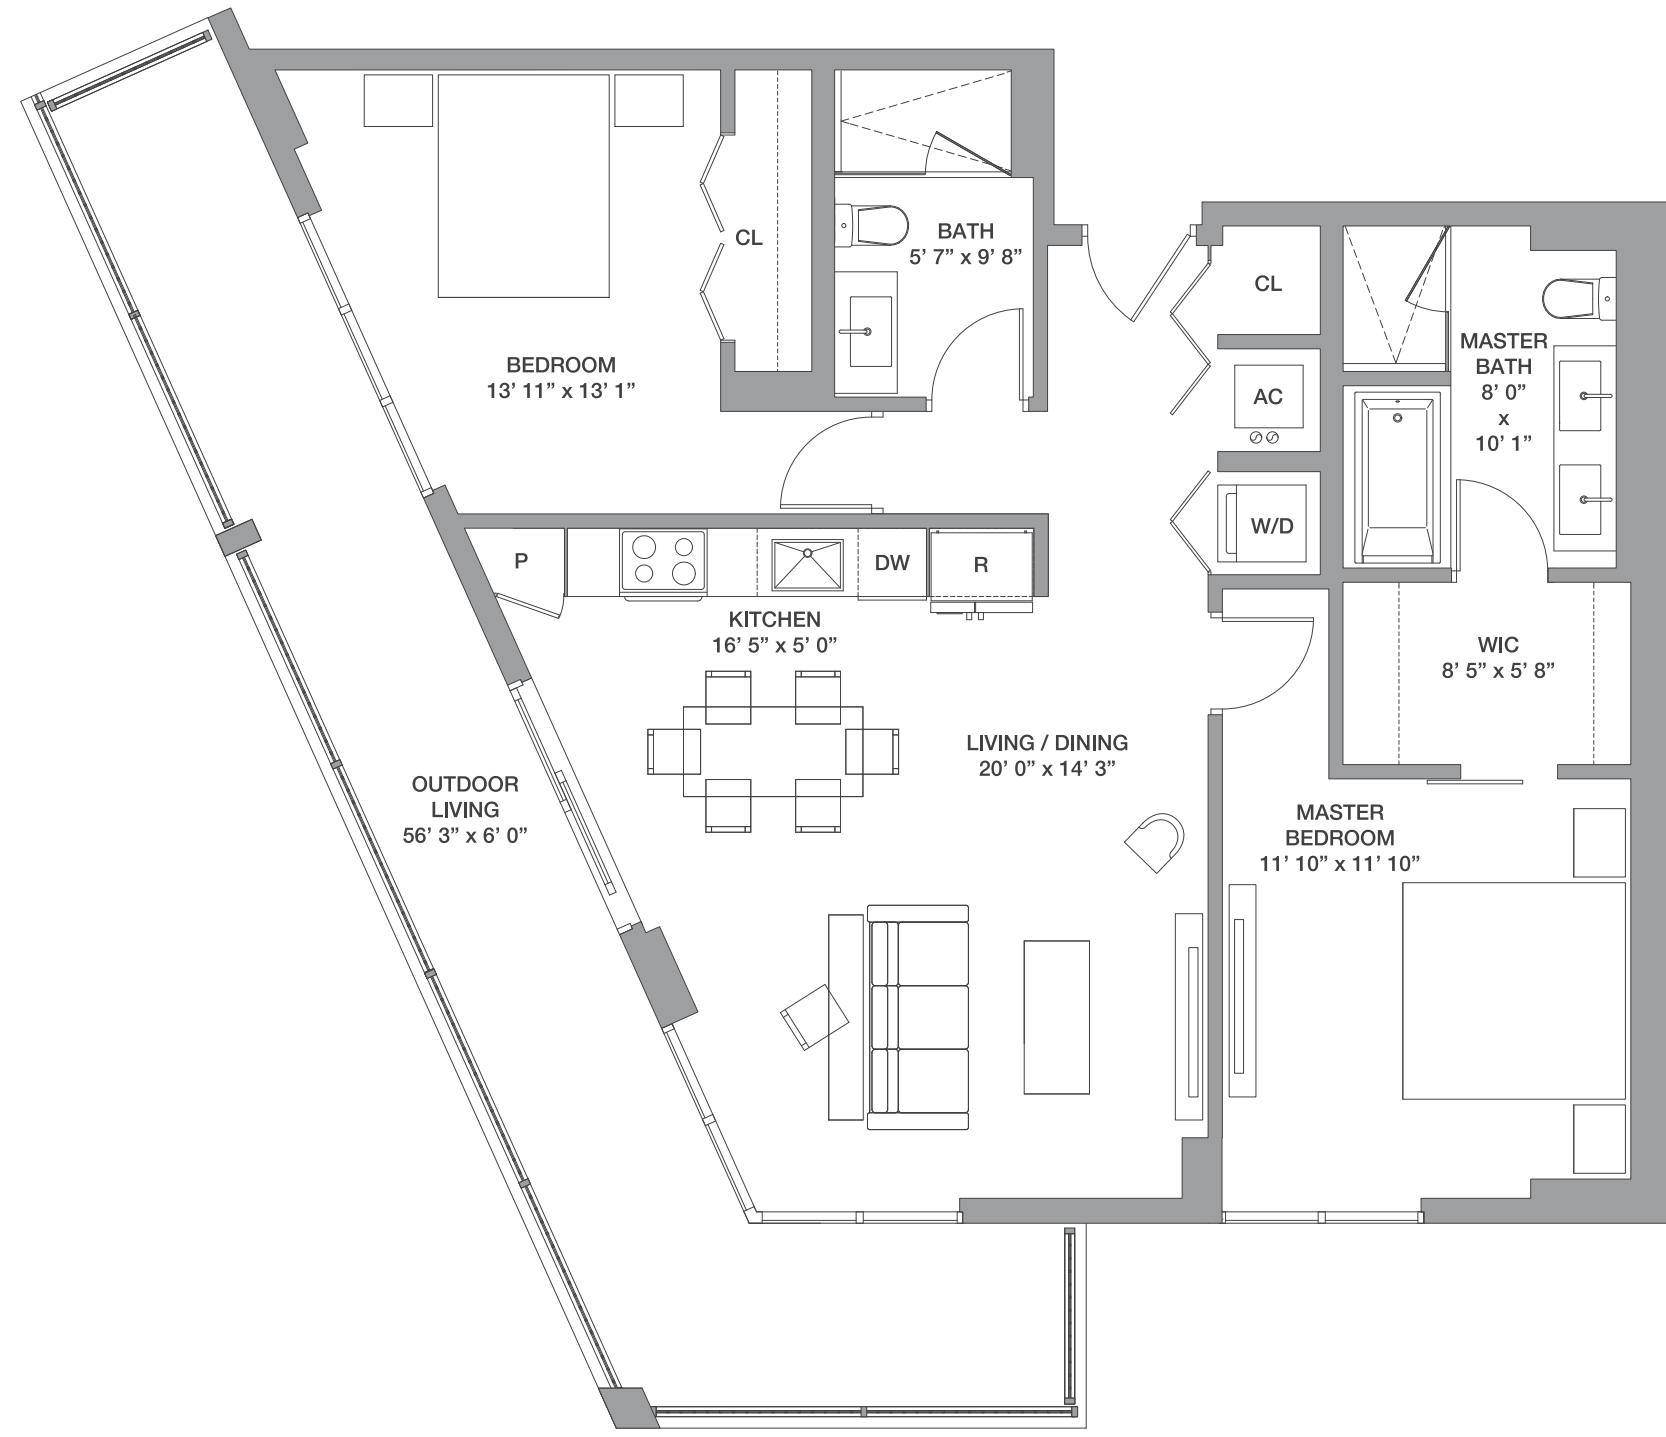

Line 01

3 Bedrooms / 3 Baths + Den

Floors: 8 - 26

Residence Interior	1,384 Sq Ft	129 Sq M
Outdoor Living	312 Sq Ft	29 Sq M
Total:	1,696 Sq Ft	158 Sq M

FLOORS: 8 - 26

Line 02

2 Bedrooms / 2 Baths + Den

Floors: 2 - 26

Residence Interior	1,121 Sq Ft	104 Sq M
Outdoor Living	158 Sq Ft	15 Sq M
Total:	1,279 Sq Ft	119 Sq M

FLOORS: 2 - 26

Line 03

2 Bedrooms / 2.5 Baths + Den

Floors: 2-5, 9-25

Residence Interior	1,294 Sq Ft	120 Sq M
Outdoor Living	429 Sq Ft	40 Sq M
Total:	1,723 Sq Ft	160 Sq M

FLOORS: 2-5, 9-25

Line 04

2 Bedrooms / 2 Baths

Floors: 2 - 19

Residence Interior	1,078 Sq Ft	100 Sq M
Outdoor Living	313 Sq Ft	29 Sq M
Total:	1,391 Sq Ft	129 Sq M

Floors: 20 - 26

Residence Interior	1,087 Sq Ft	101 Sq M
Outdoor Living	313 Sq Ft	29 Sq M
Total:	1,399 Sq Ft	130 Sq M

FLOORS: 2 - 26

Line 06

2 Bedrooms / 2 Baths + Den

Floors: 2 -26

Residence Interior	1,133 SqFt	101 - 105 SqM
Outdoor Living	158 SqFt	15 SqM
Total:	1,245 - 1,291 SqFt	116 - 120 SqM

FLOORS: 2 - 26

Line 07

2 Bedrooms / 2 Baths