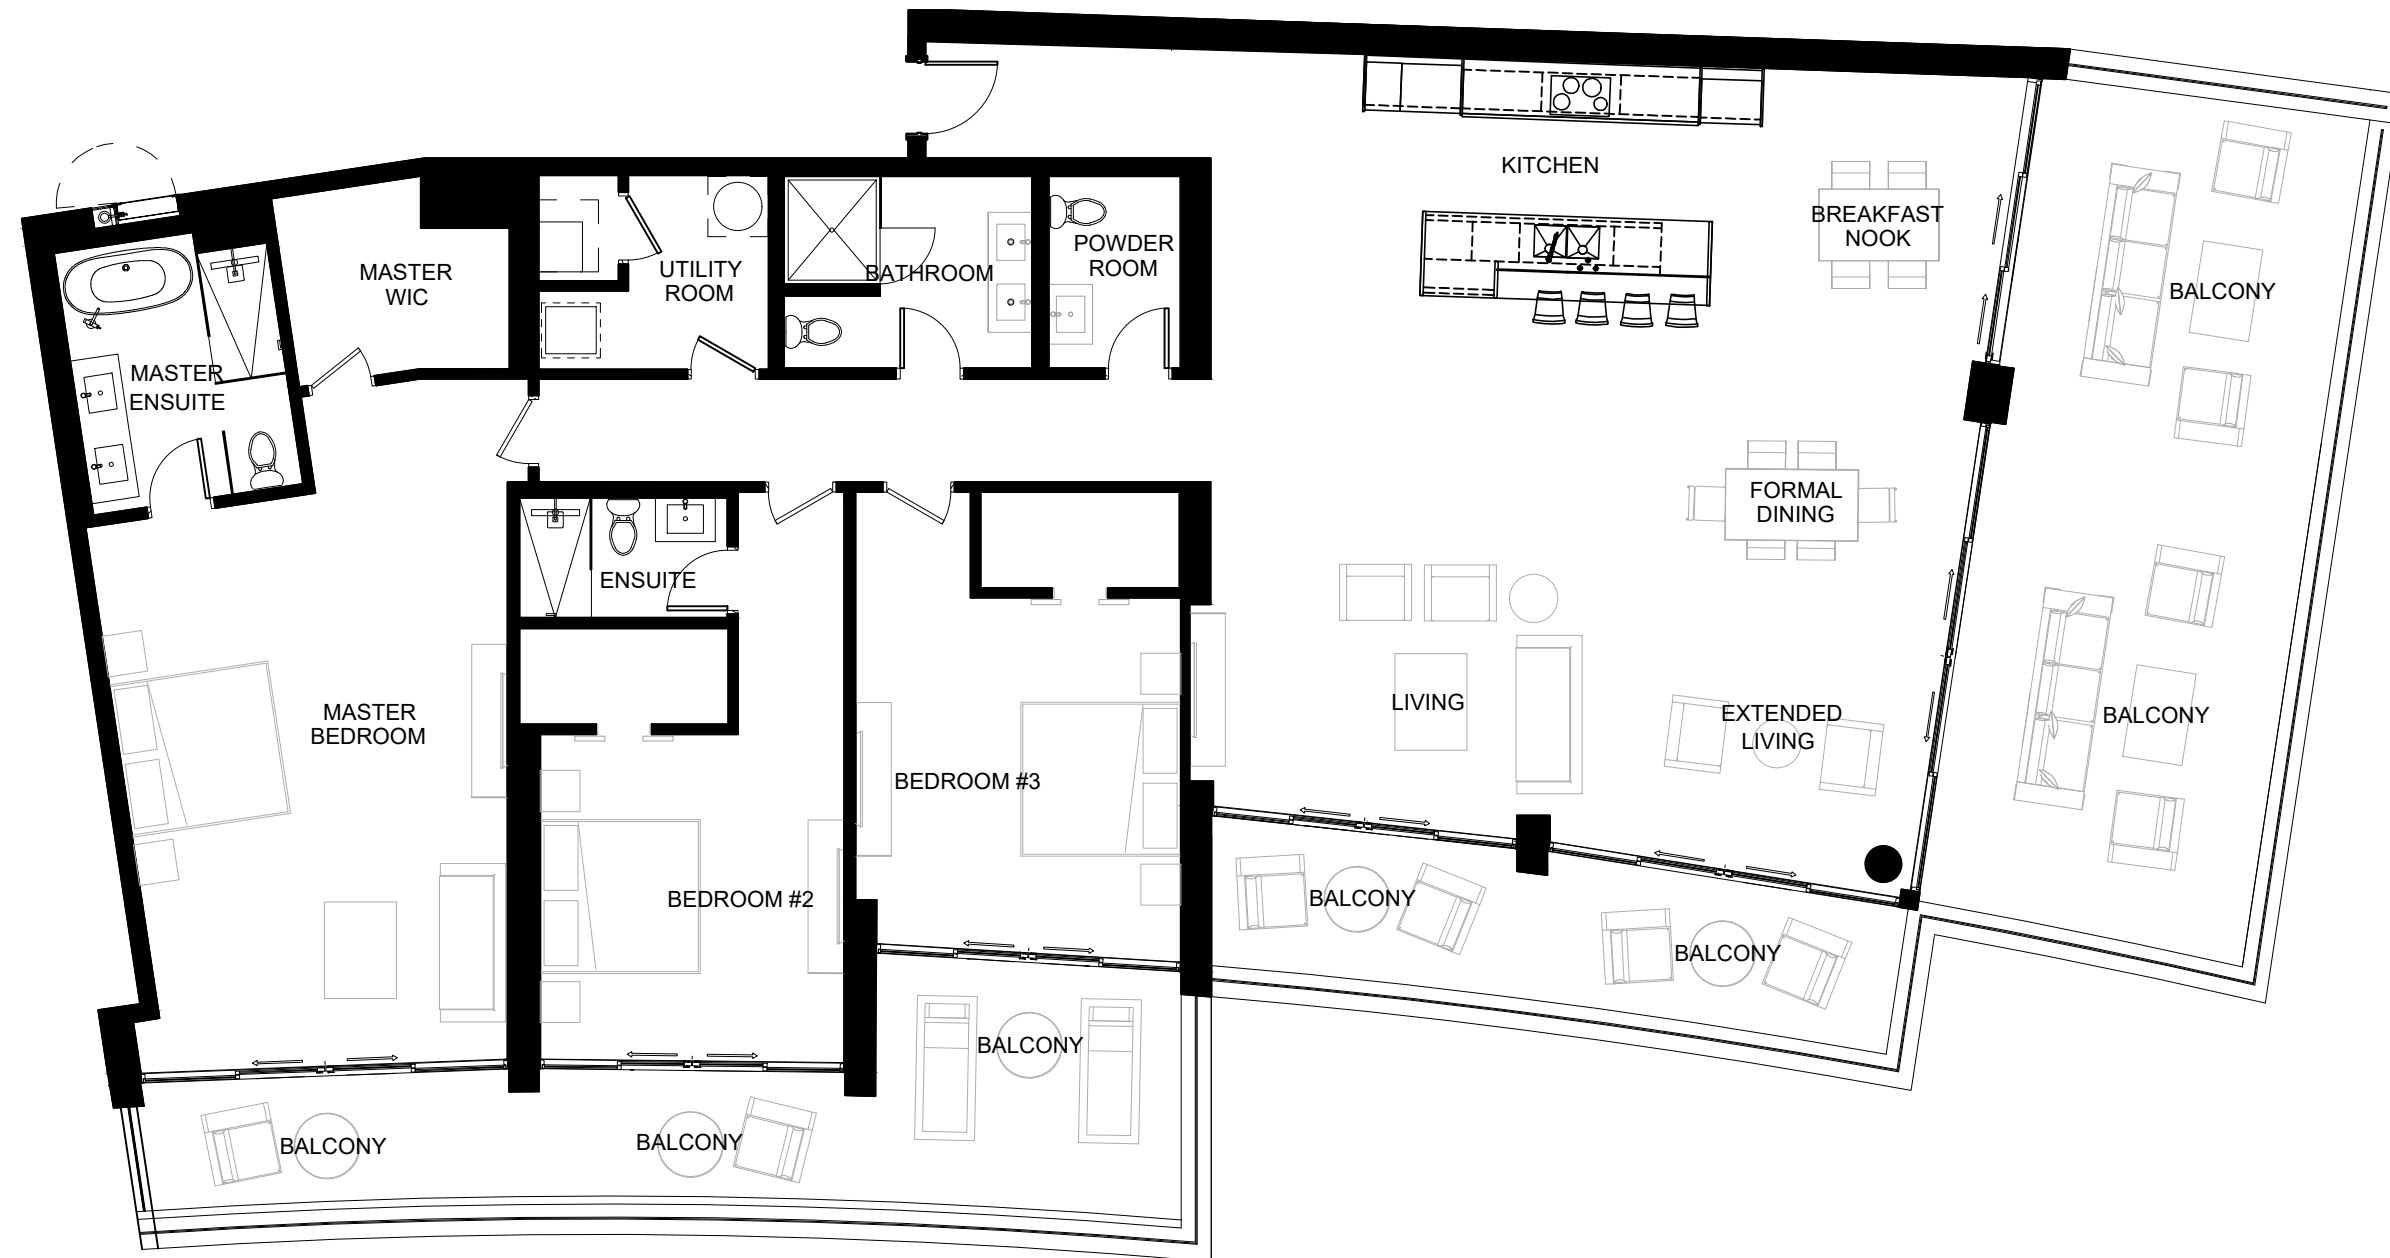

FOR ILLUSTRATIVE PURPOSES ONLY

GOLDWYNN HOTEL AND RESIDENCES
UNIT 118 - Approx. Interior 888 SQFT + Approx. Balcony 362 SQFT

FOR ILLUSTRATIVE PURPOSES ONLY

GOLDWYNN HOTEL AND RESIDENCES
UNIT 313 - Approx. Interior 739 SQFT + Approx. Balcony 244 SQFT

FOR ILLUSTRATIVE PURPOSES ONLY

GOLDWYNN HOTEL AND RESIDENCES
UNIT 120 - Approx. Interior 820 SQFT + Approx. Balcony 111 SQFT

THE RESIDENCES AT
**GOLD
WYNN**

FOR ILLUSTRATIVE PURPOSES ONLY

GOLDWYNN HOTEL AND RESIDENCES
UNIT 119 - Approx. Interior 1,053 SQFT + Approx. Balconies 289 SQFT

THE RESIDENCES AT
**GOLD
WYNN**

FOR ILLUSTRATIVE PURPOSES ONLY

GOLDWYNN HOTEL AND RESIDENCES
UNIT 123 - Approx. Interior 1,382 SQFT + Approx. Balcony 472 SQFT

FOR ILLUSTRATIVE PURPOSES ONLY

GOLDWYNN HOTEL AND RESIDENCES
UNIT 518 - Approx. Interior 1,309 SQFT + Approx. Balcony 277 SQFT

FOR ILLUSTRATIVE PURPOSES ONLY

GOLDWYNN HOTEL AND RESIDENCES

UNIT 604 - Approx. Interior - 2517 SQFT + Approx. Balcony - 651 SQFT

THE RESIDENCES AT
**GOLD
WYNN**

FOR ILLUSTRATIVE PURPOSES ONLY

GOLDWYNN HOTEL AND RESIDENCES
UNIT 606 - Approx. Interior - 2801 SQFT + Approx. Balconies - 1129 SQFT