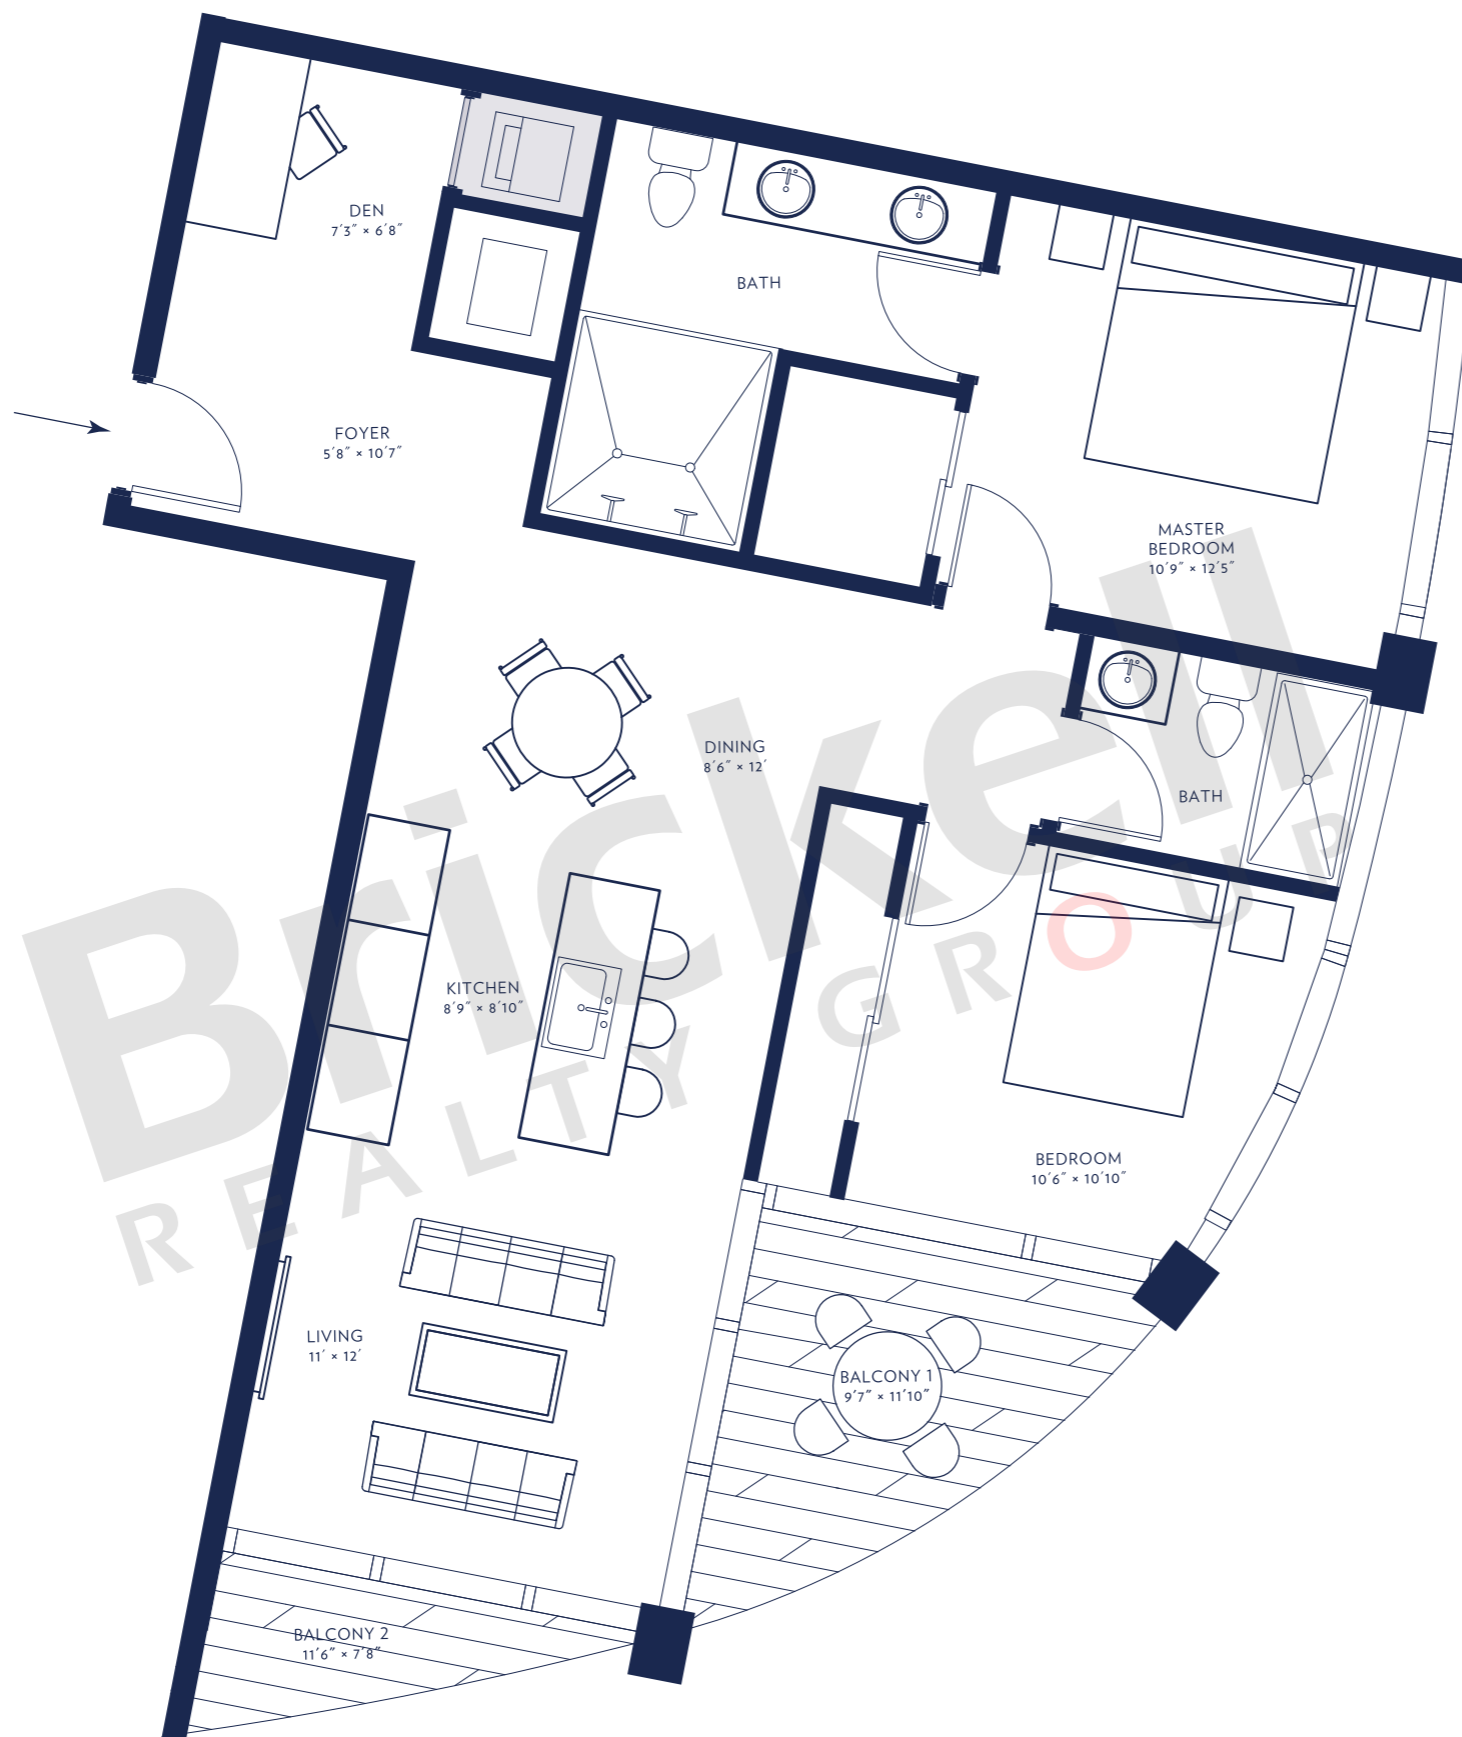

PARK GROVE

OMA · REM KOOLHAAS

Coconut Grove, Miami

Tower 3 Club Residences Residence 4

2 BEDROOMS - 2 BATHS - DEN

	SQ FT	M ²
Interior	1,045	97.0
Exterior	117	11.0
Total	1,162	108.0

Brickell
REALTY GROUP

2071 NW 112th Avenue, Miami, FL 33172