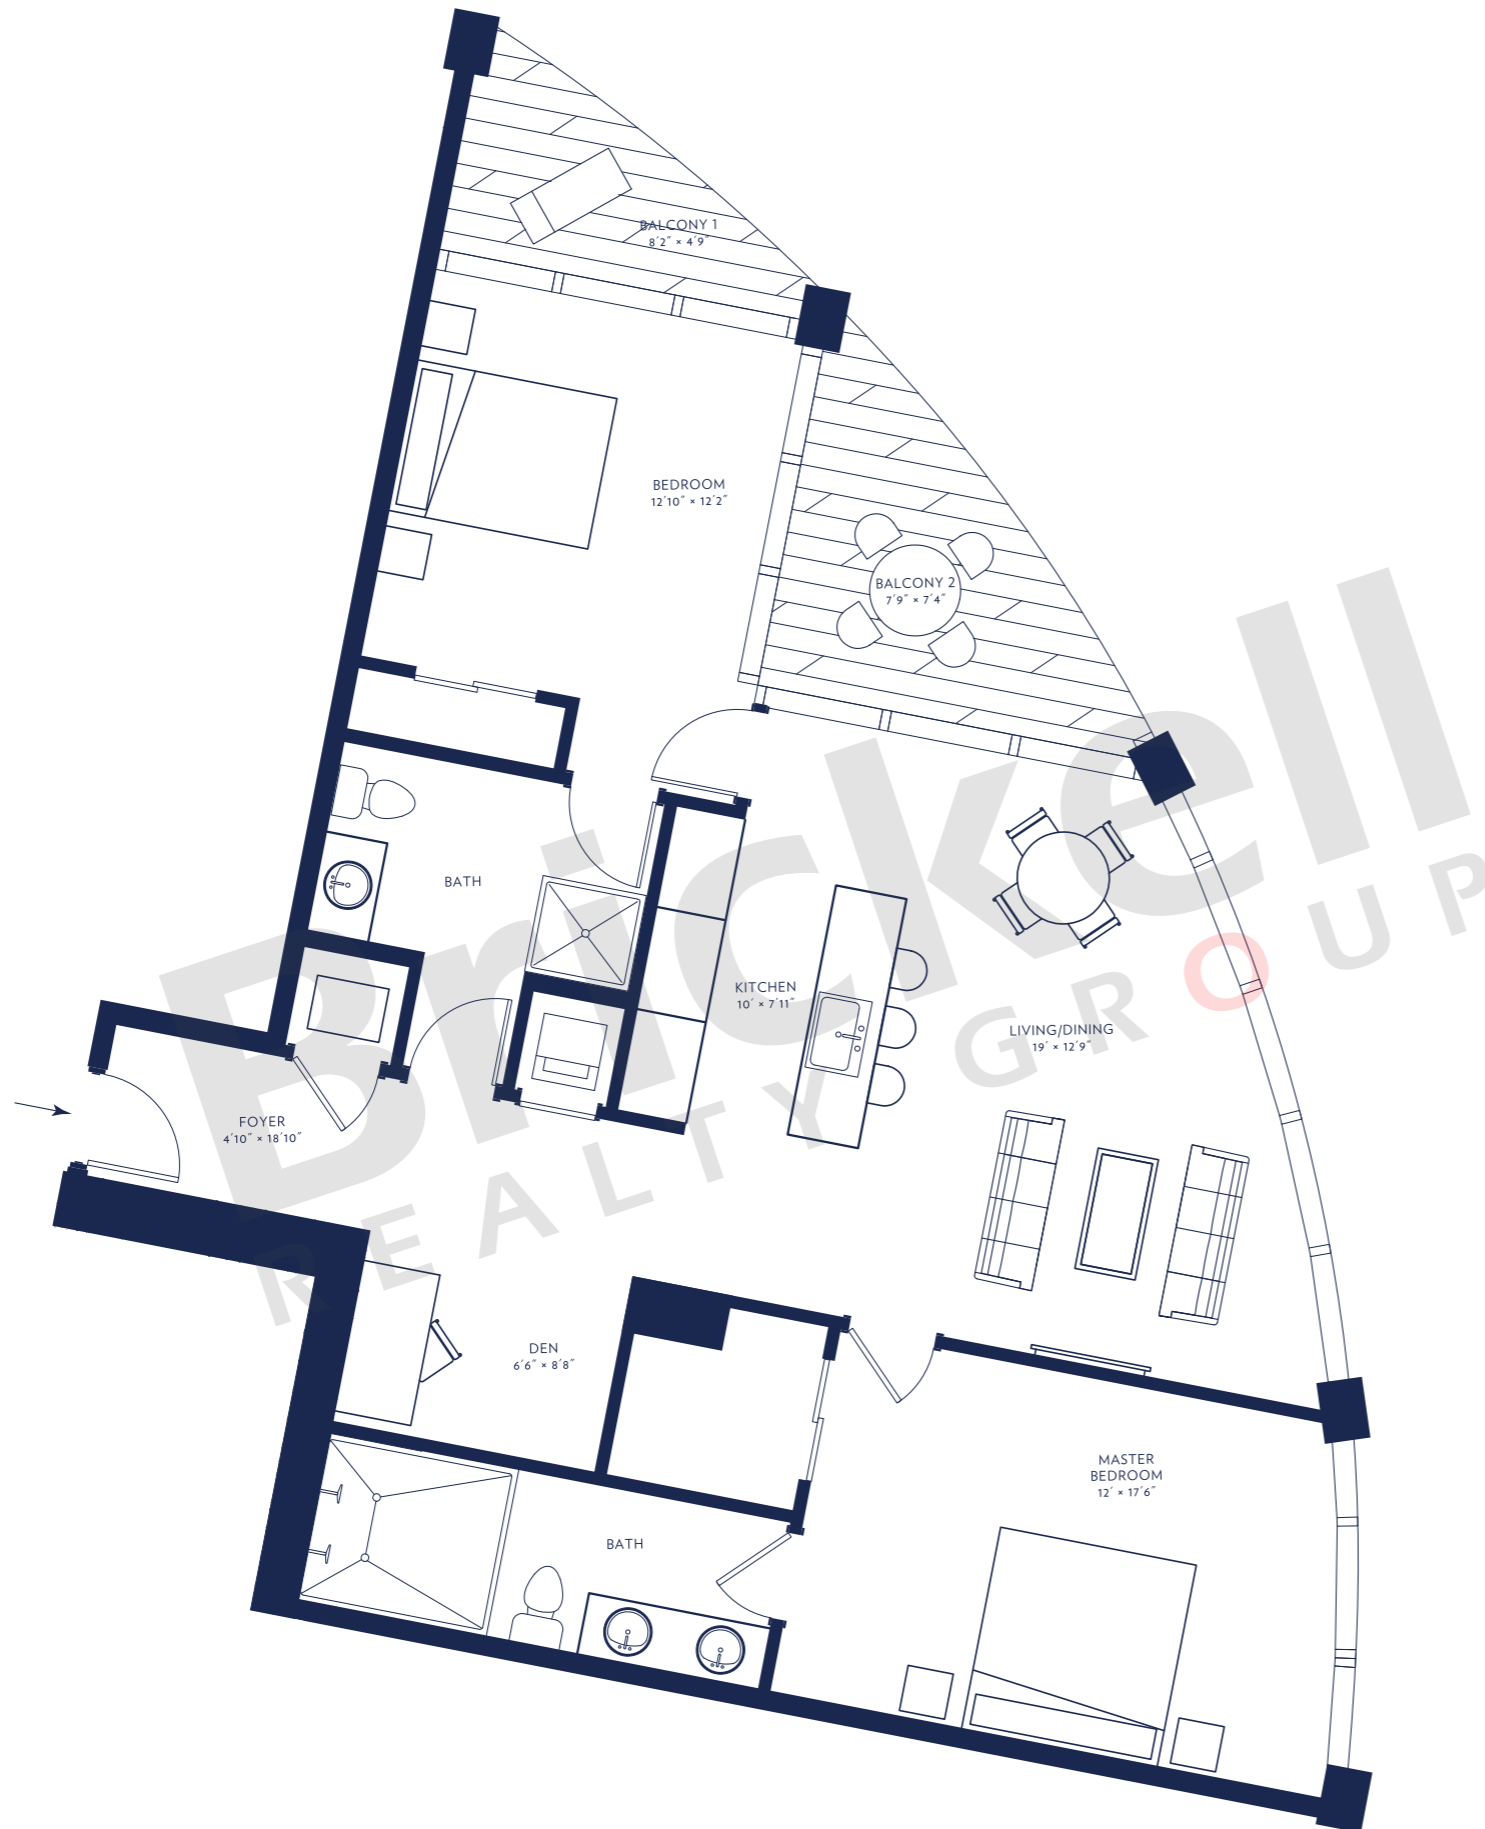

PARK GROVE

OMA · REM KOOLHAAS

Coconut Grove, Miami

Tower 3 Club Residences Residence 5

2 BEDROOMS - 2 BATHS - DEN

	SQ FT	M ²
Interior	1,276	119.0
Exterior	150	14.0
Total	1,426	132.0

Brickell
REALTY GROUP

2071 NW 112th Avenue, Miami, FL 33172