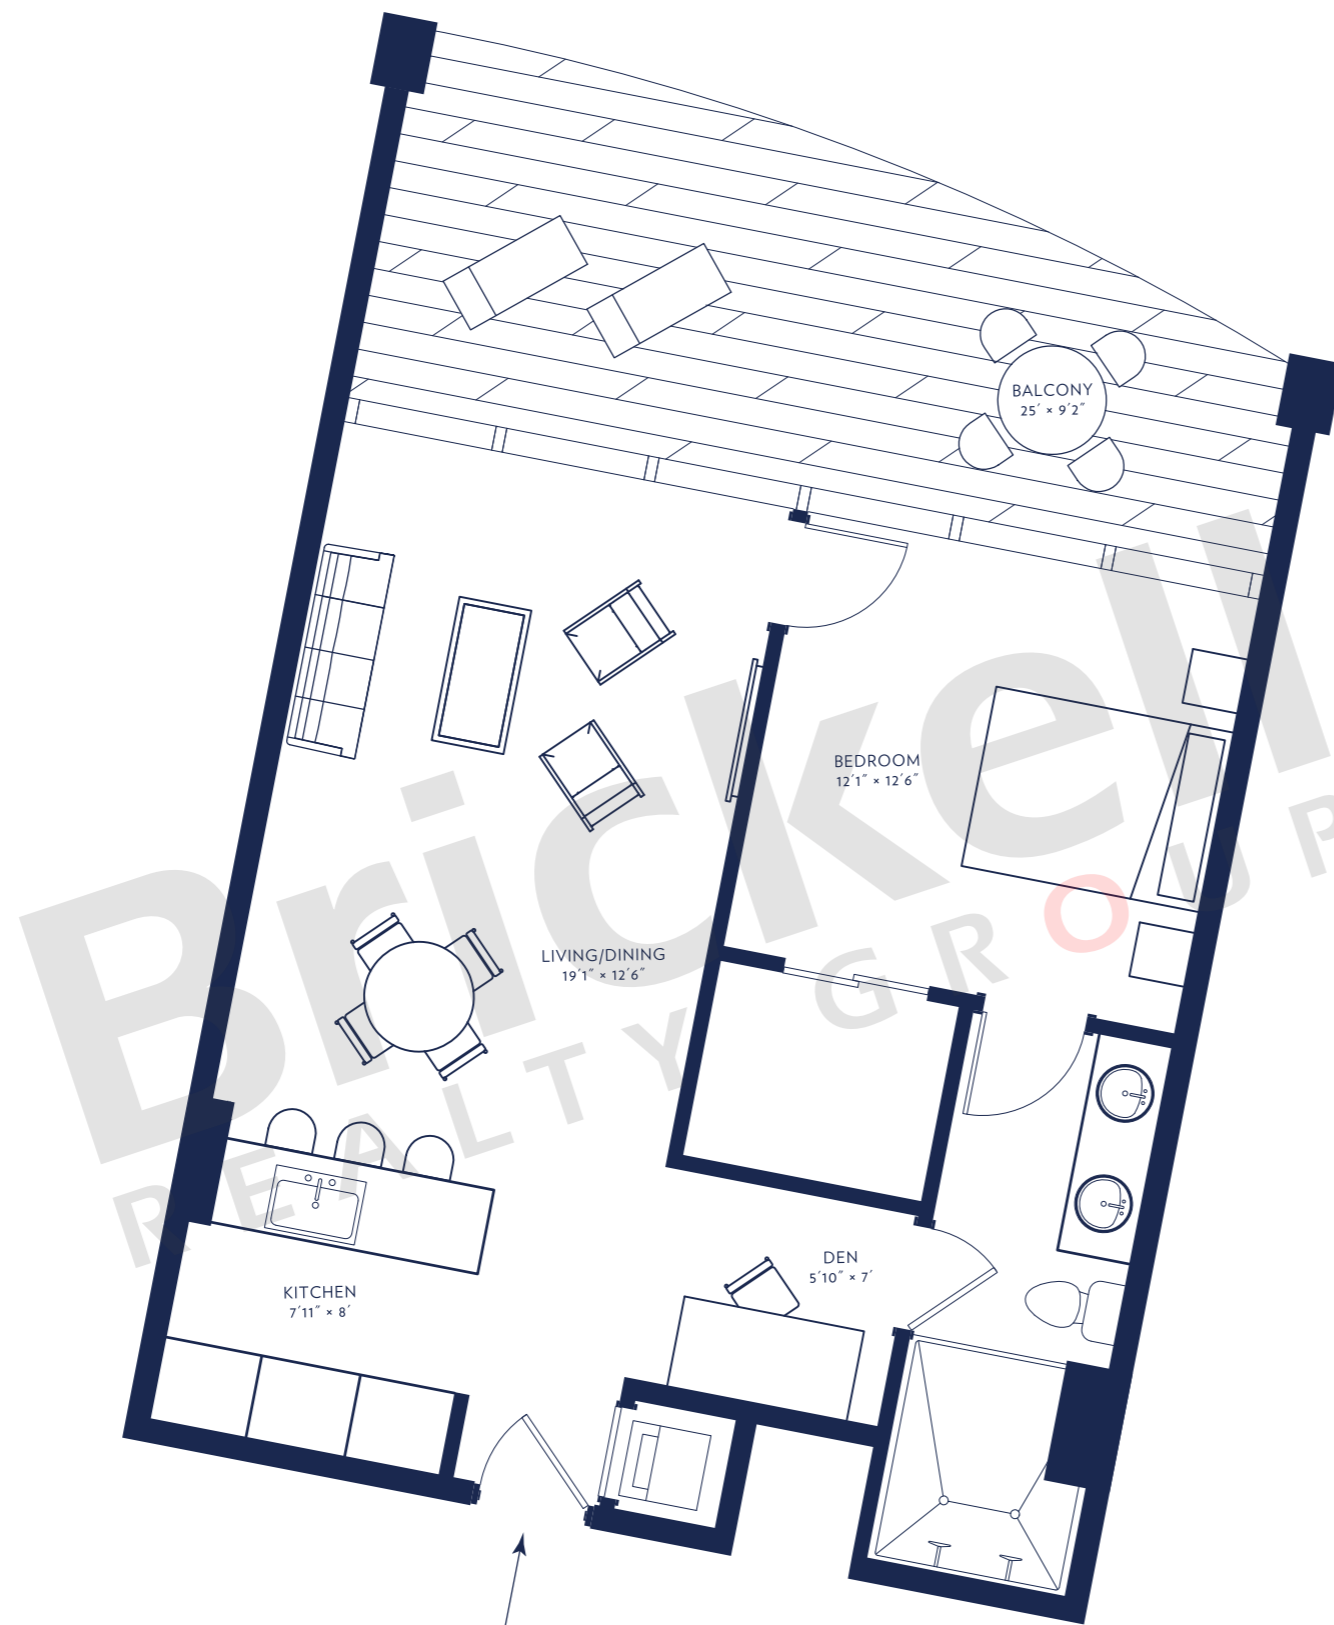

PARK GROVE

OMA · REM KOOLHAAS

Coconut Grove, Miami

Tower 3 Club Residences Residence 6

1 BEDROOM - 1 BATH - DEN

	SQ FT	M ²
Interior	759	71.0
Exterior	220	20.0
Total	979	91.0

Brickell
REALTY GROUP

2071 NW 112th Avenue, Miami, FL 33172