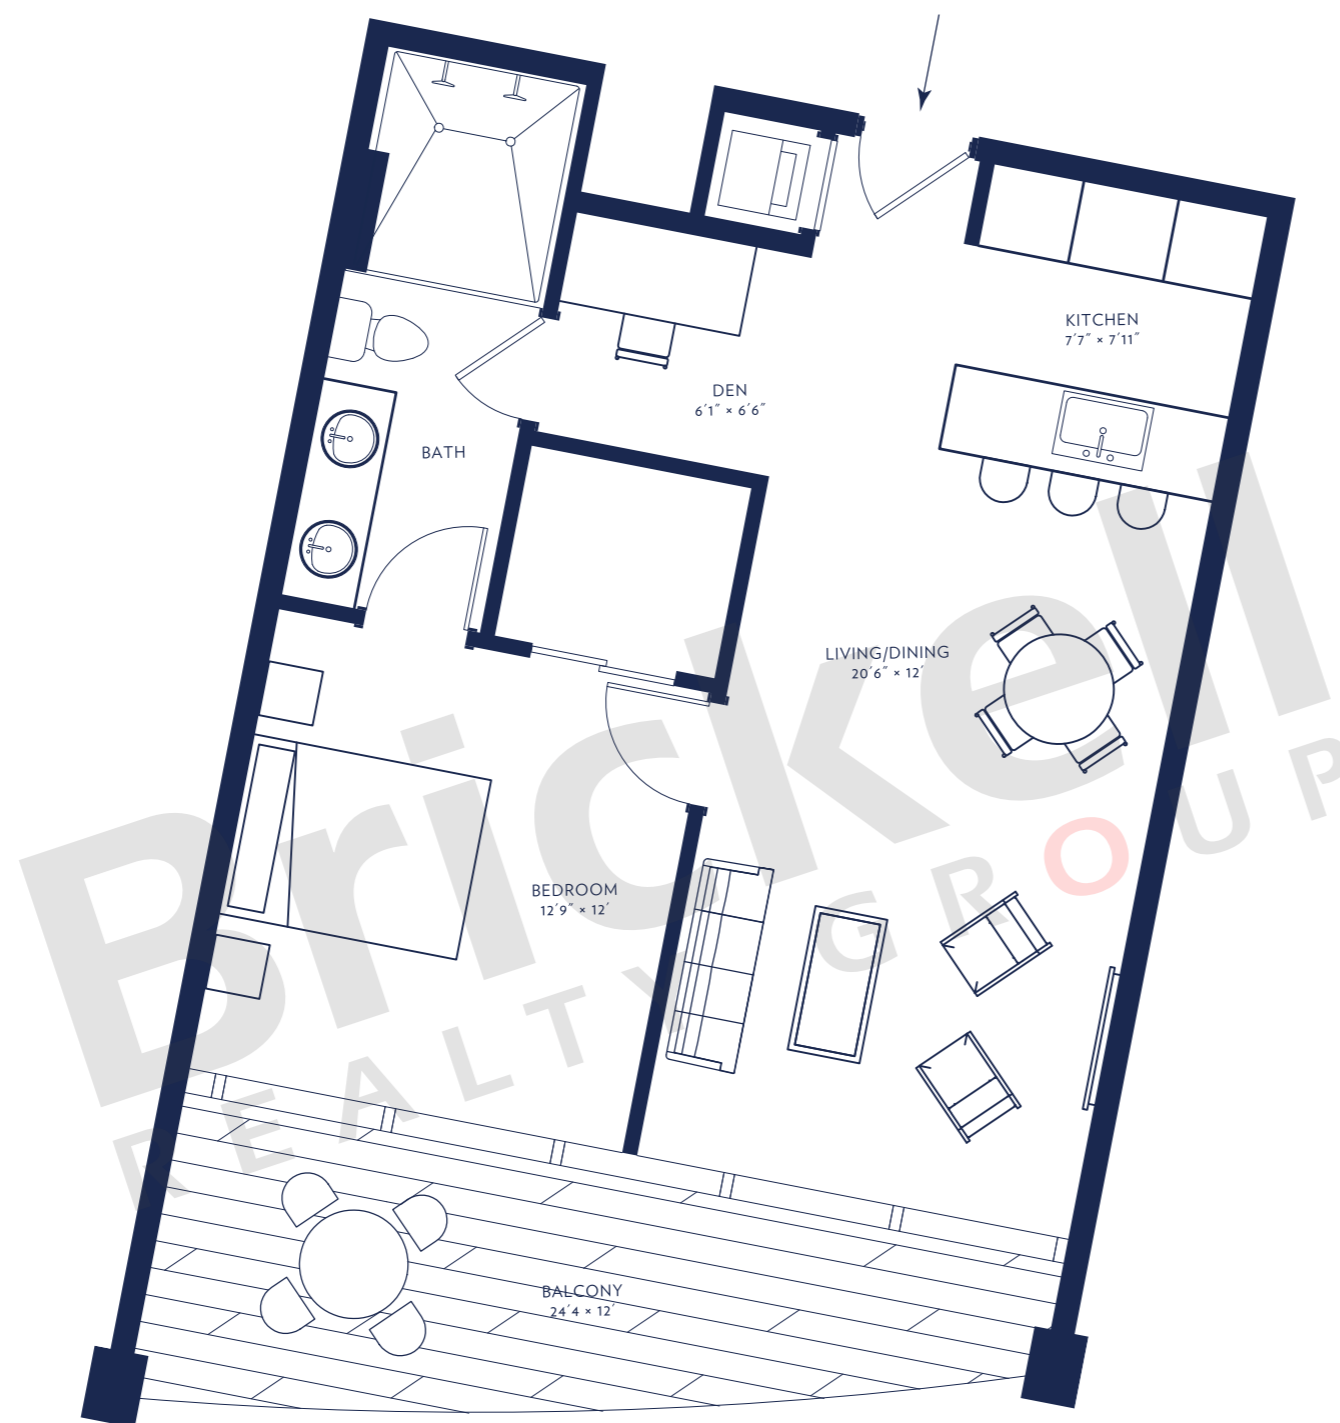

PARK GROVE

OMA · REM KOOLHAAS

Coconut Grove, Miami

Tower 3 Club Residences Residence 3

1 BEDROOM - 1 BATH - DEN

	SQ FT	M ²
Interior	747	69.0
Exterior	151	14.0
Total	898	83.0

Brickell
REALTY GROUP

2071 NW 112th Avenue, Miami, FL 33172