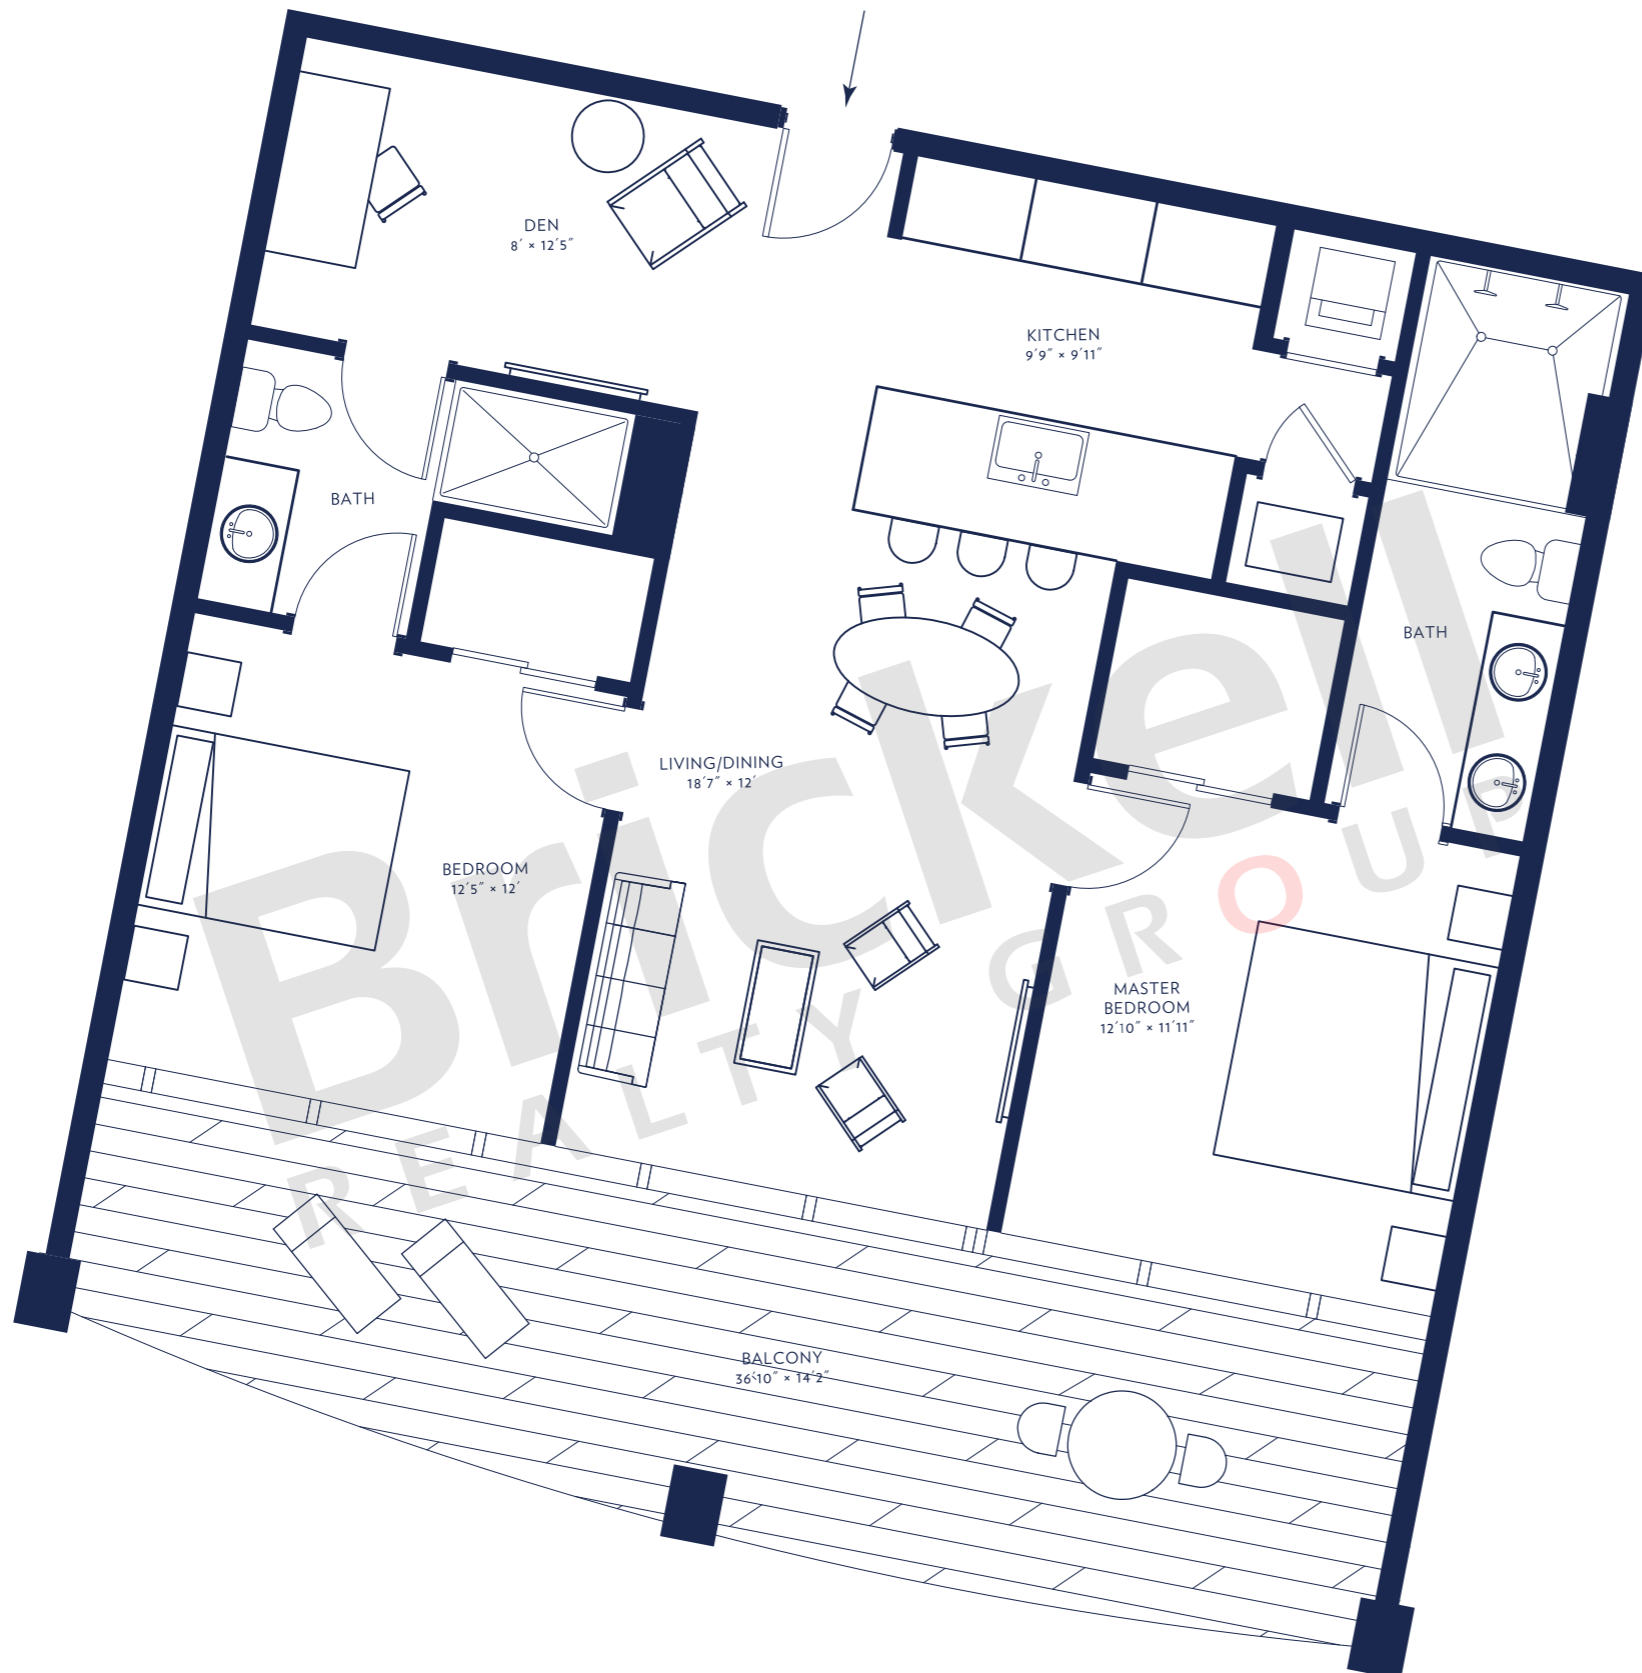

PARK GROVE

OMA · REM KOOLHAAS

Coconut Grove, Miami

Tower 3 Club Residences Residence 2

2 BEDROOMS - 2 BATHS - DEN

	SQ FT	M ²
Interior	1,117	104.0
Exterior	307	29.0
Total	1,424	133.0

CLUB RESIDENCES
TOWER 3

Brickell

PARK GROVE

OMA · REM KOOLHAAS

Coconut Grove, Miami

Tower 3 Club Residences Residence 3

1 BEDROOM - 1 BATH - DEN

	SQ FT	M ²
Interior	747	69.0
Exterior	151	14.0
Total	898	83.0

Brickell
REALTY GROUP

2071 NW 112th Avenue, Miami, FL 33172