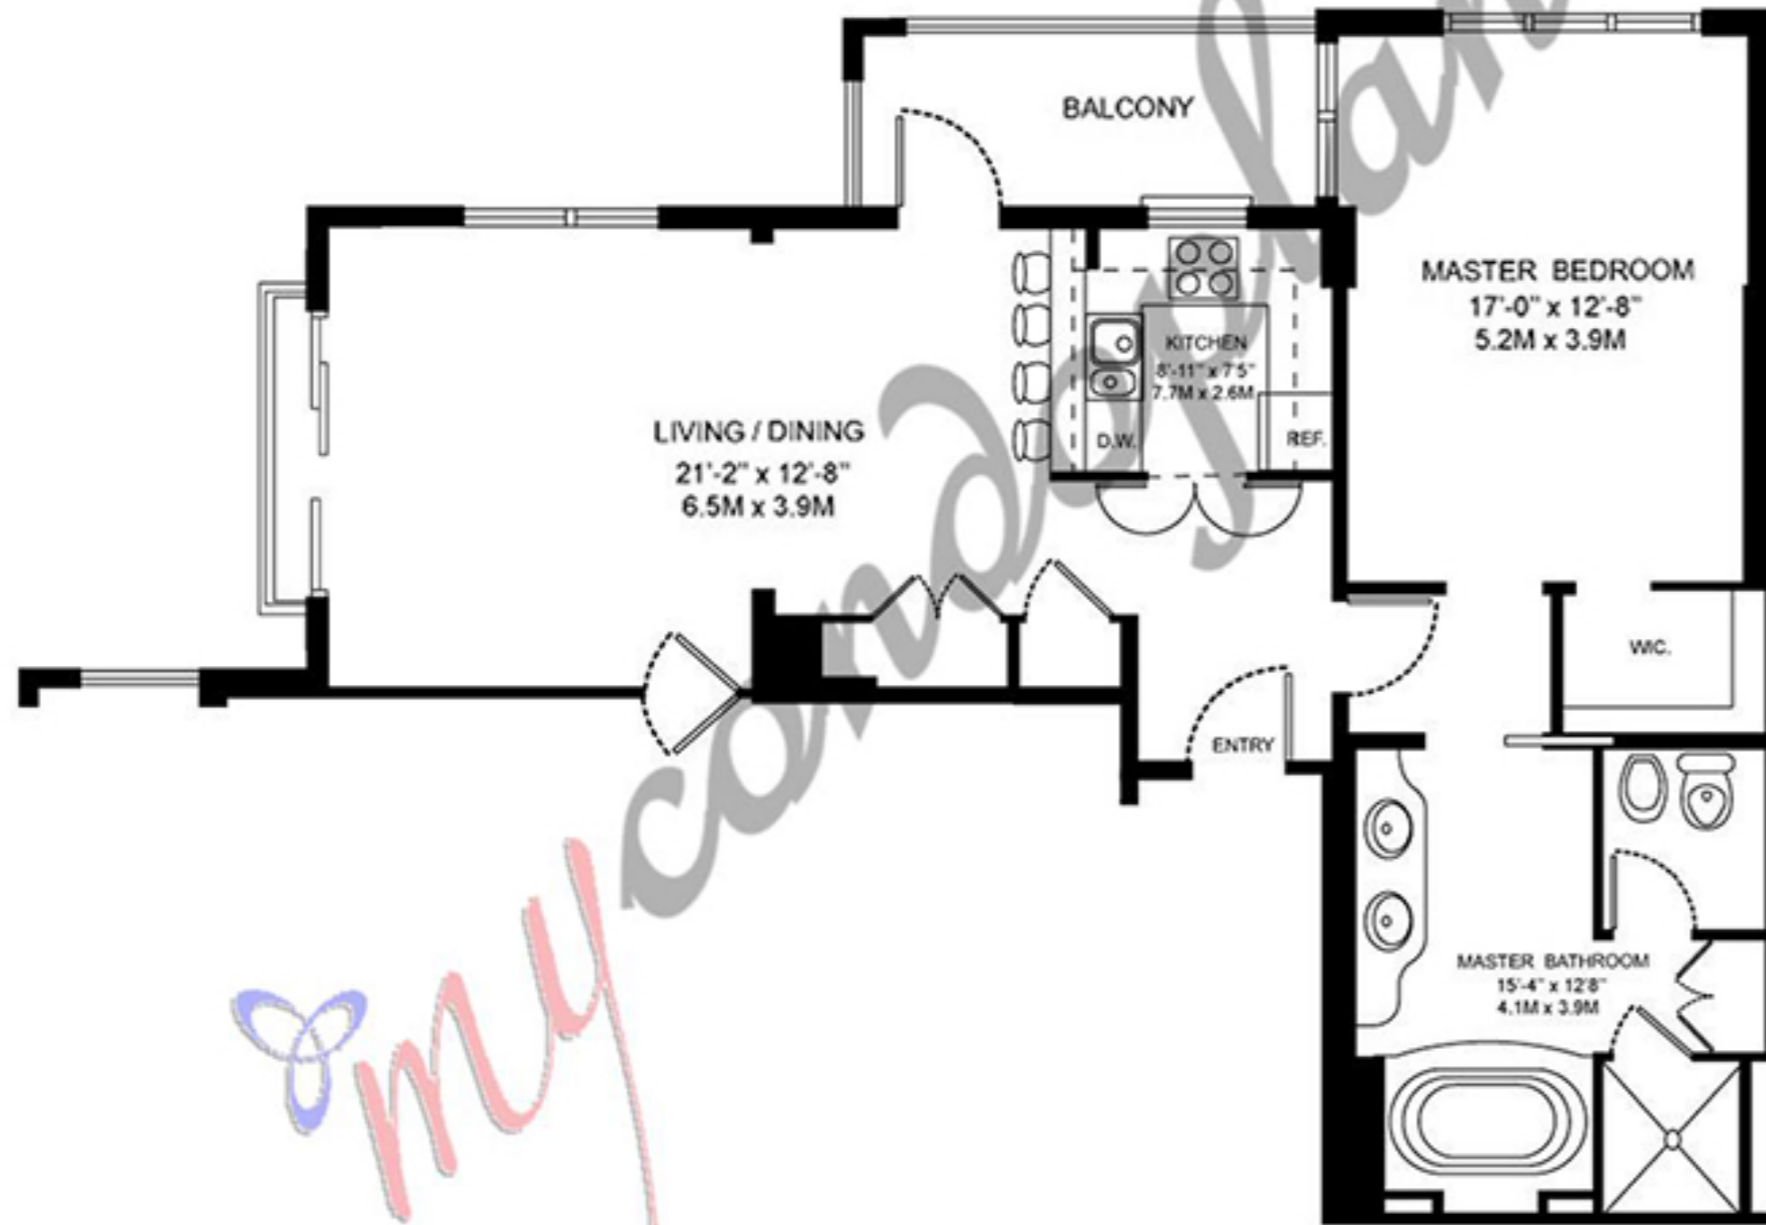

Line 03 Suite A Floors 2 - 8

1 Bedroom - 1 Bathroom
Living area 849 SqF - 79 SqM

GRAND BAY DRIVE

BEACH
OCEAN

THE SANDS

Line 23 Suite A Floors 3 - 7

1 Bedroom - 1 Bathroom
Living area 849 SqF - 79 SqM

GRAND BAY DRIVE

BEACH
OCEAN

Line 11 LOCKOUT 1 Floors 2 - 8

Studio
Living area 376 SqF - 35 SqM

GRAND BAY DRIVE

THE SANDS

Line 19 LOCKOUT 1 Floors 7 - 12

Studio
Living area 376 SqF - 35 SqM

GRAND BAY DRIVE

THE SANDS

Line 13 suite C Floors 2 - 8

1 Bedroom - 1 Bathroom
Living area 893 SqF - 83 SqM

GRAND BAY DRIVE

THE SANDS

Line 15 Lockout 4 Floors 2 - 8

Studio
Living area 354 SqF - 33 SqM

GRAND BAY DRIVE