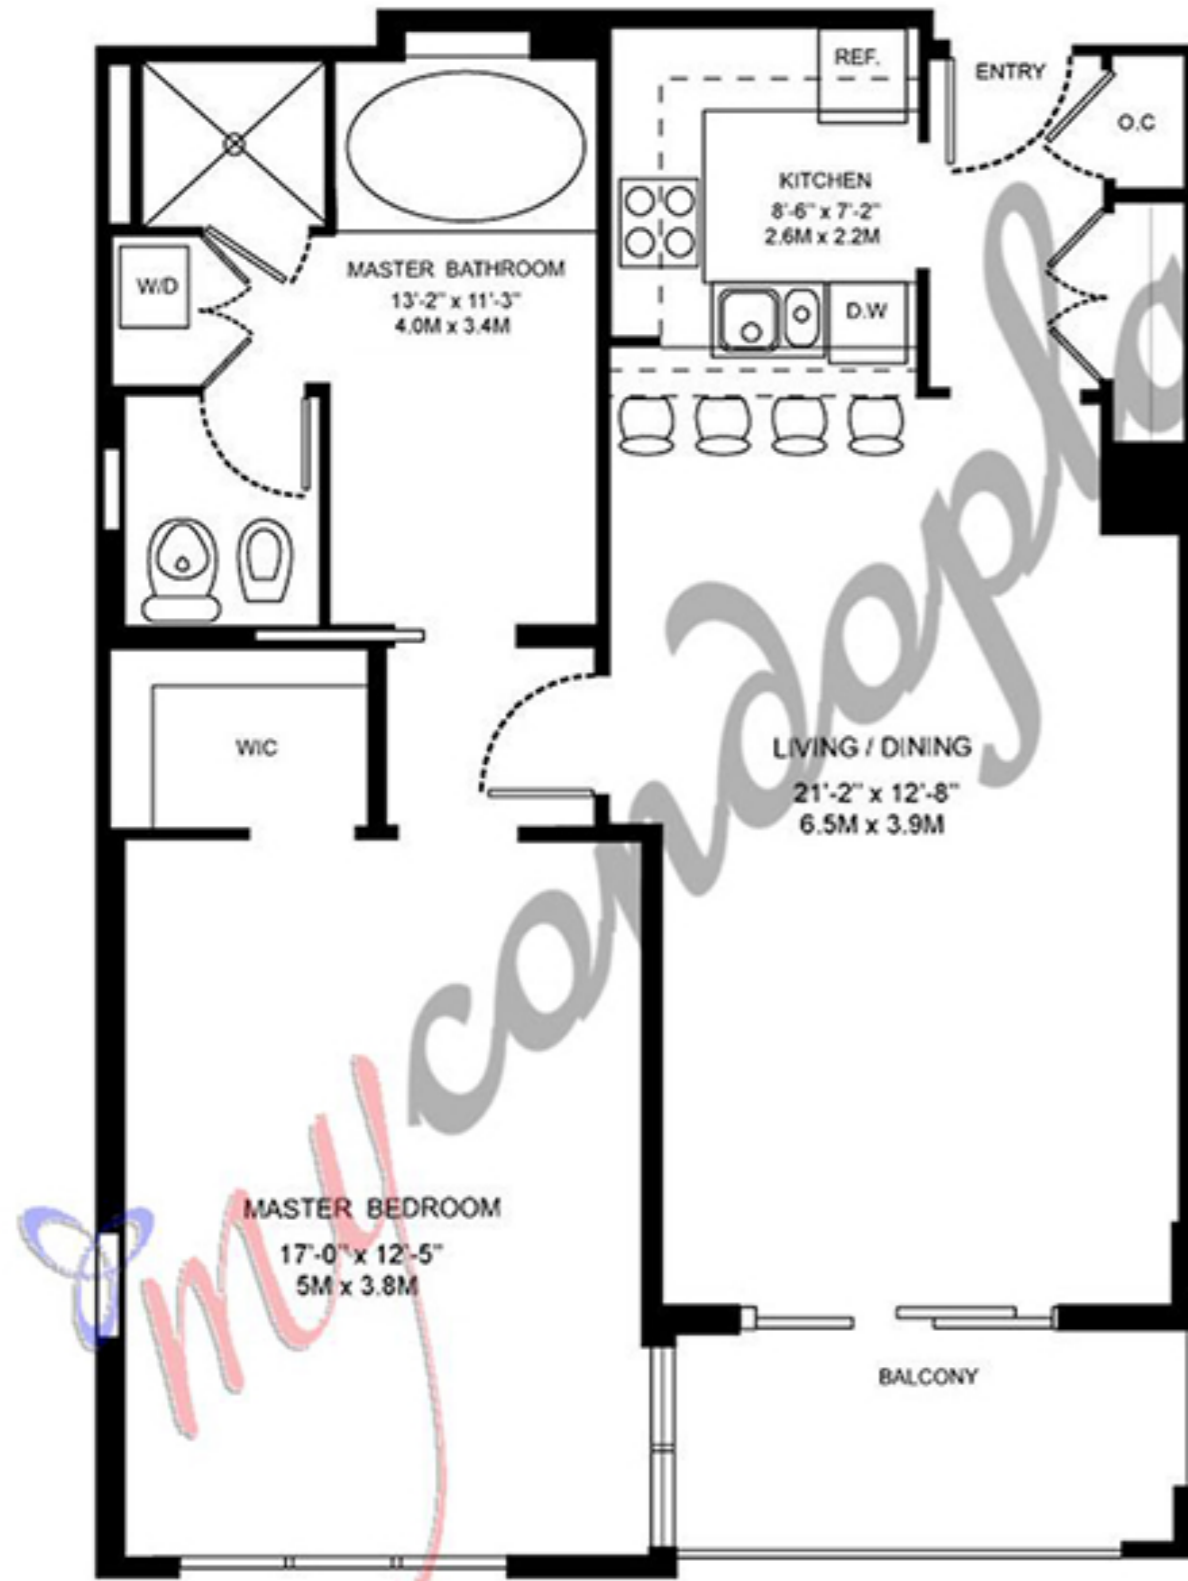

Line 03 Suite A Floors 2 - 8

1 Bedroom - 1 Bathroom
Living area 849 SqF - 79 SqM

GRAND BAY DRIVE

BEACH
OCEAN

THE SANDS

Line 23 Suite A Floors 3 - 7

1 Bedroom - 1 Bathroom
Living area 849 SqF - 79 SqM

GRAND BAY DRIVE

BEACH
OCEAN

Line 11 LOCKOUT 1 Floors 2 - 8

Studio
Living area 376 SqF - 35 SqM

GRAND BAY DRIVE

THE SANDS

Line 19 LOCKOUT 1 Floors 7 - 12

Studio
Living area 376 SqF - 35 SqM

GRAND BAY DRIVE

THE SANDS

Line 13 suite C Floors 2 - 8

1 Bedroom - 1 Bathroom
Living area 893 SqF - 83 SqM

GRAND BAY DRIVE

THE SANDS

Line 15 Lockout 4 Floors 2 - 8

Studio
Living area 354 SqF - 33 SqM

GRAND BAY DRIVE