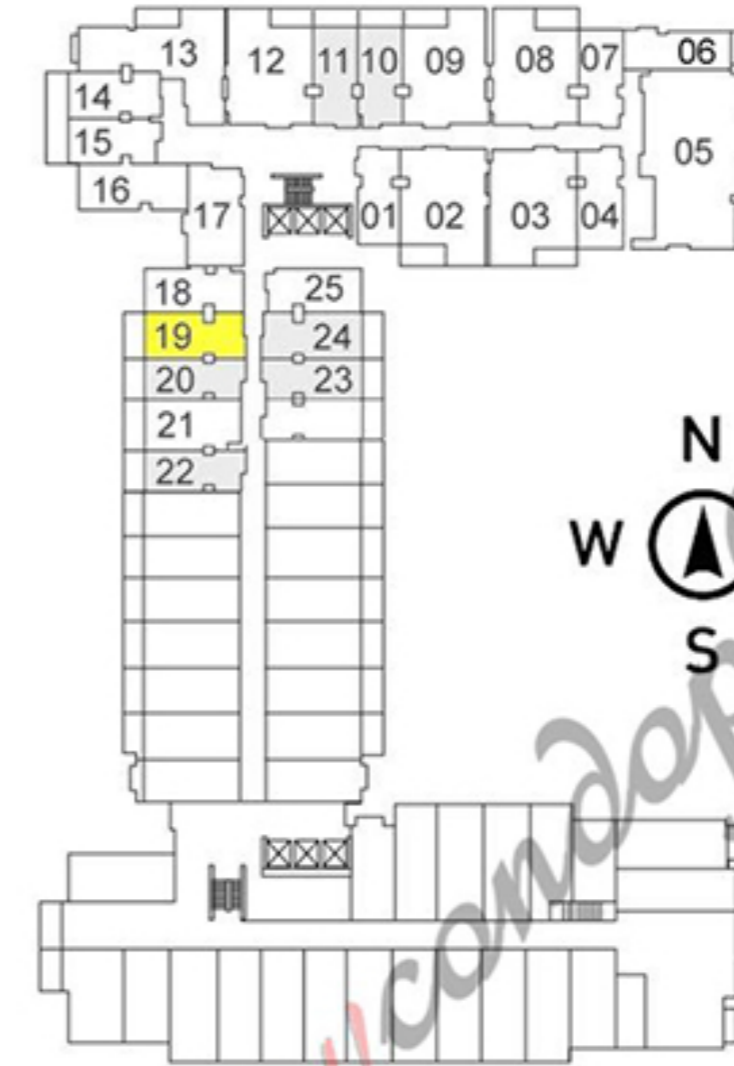

Line 03 Suite A Floors 2 - 8

1 Bedroom - 1 Bathroom
Living area 849 SqF - 79 SqM

GRAND BAY DRIVE

BEACH
OCEAN

THE SANDS

Line 23 Suite A Floors 3 - 7

1 Bedroom - 1 Bathroom
Living area 849 SqF - 79 SqM

GRAND BAY DRIVE

BEACH
OCEAN

Line 11 LOCKOUT 1 Floors 2 - 8

Studio
Living area 376 SqF - 35 SqM

GRAND BAY DRIVE

THE SANDS

Line 19 LOCKOUT 1 Floors 7 - 12

Studio
Living area 376 SqF - 35 SqM

GRAND BAY DRIVE

THE SANDS

Line 13 suite C Floors 2 - 8

1 Bedroom - 1 Bathroom
Living area 893 SqF - 83 SqM

GRAND BAY DRIVE

THE SANDS

Line 15 Lockout 4 Floors 2 - 8

Studio
Living area 354 SqF - 33 SqM

GRAND BAY DRIVE