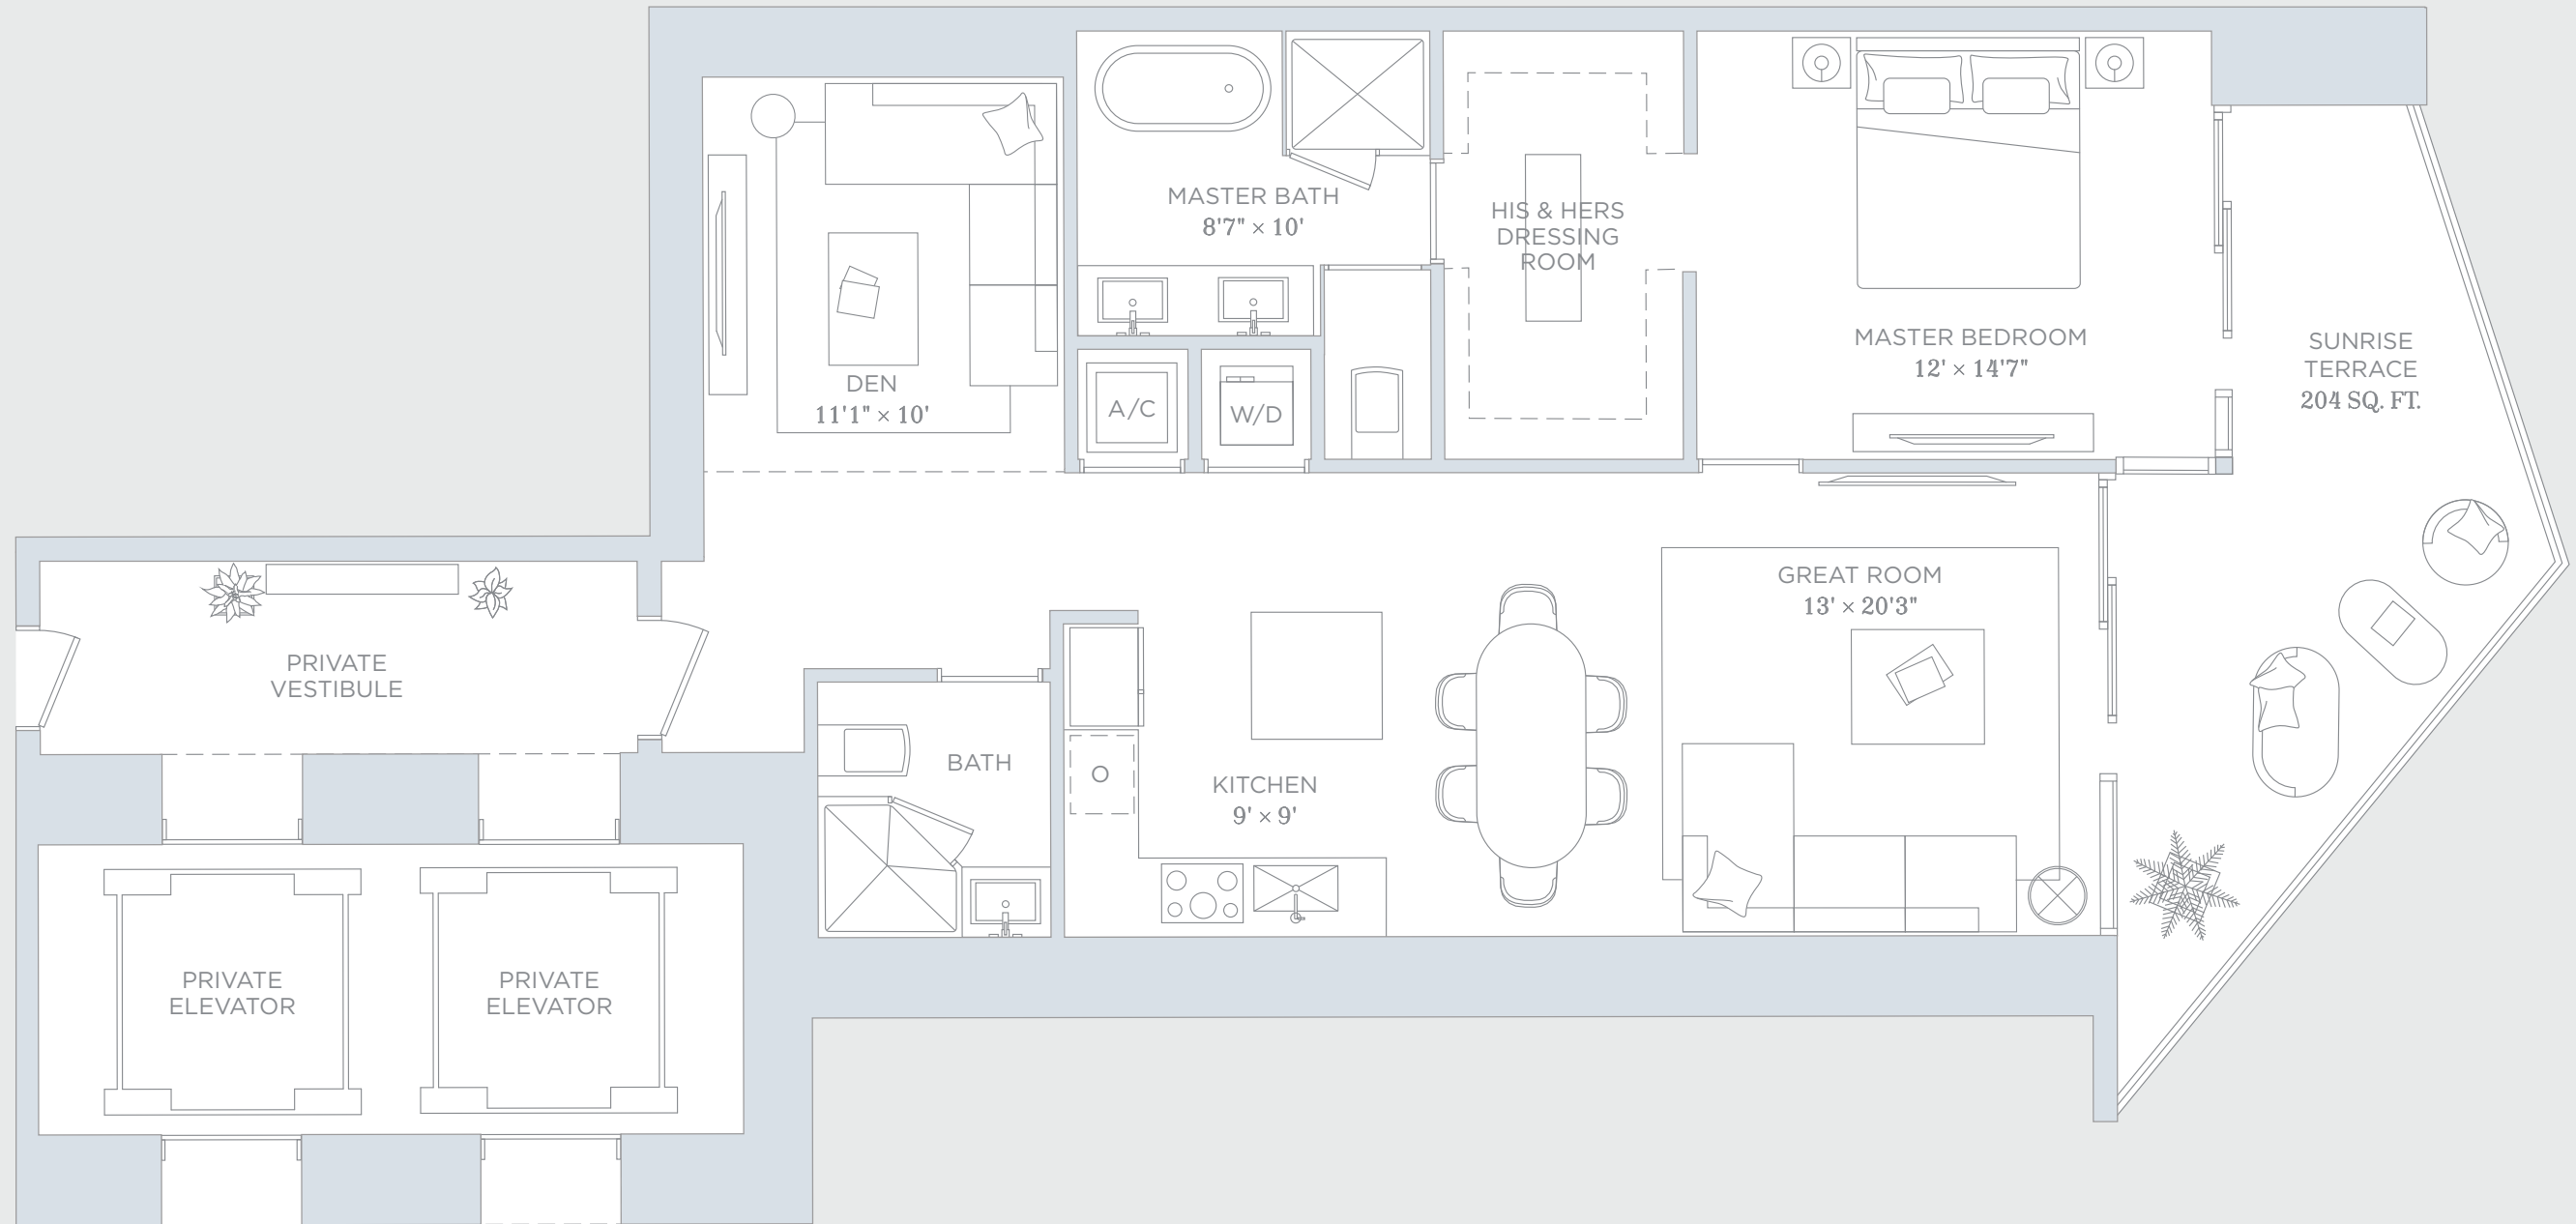

A/C INTERIOR AREA: 1,916 SQ. FT. 178 SQ. M.

TERRACE AREA: 273 SQ. FT. 25.36 SQ. M.

TOTAL RESIDENCE: 2,189 SQ. FT. 203.36 SQ. M.

RESIDENCE 03

2 BEDROOMS 2.5 BATHROOMS & DEN

A/C INTERIOR AREA:	1,865 SQ. FT.	173.26 SQ. M.
TERRACE AREA:	292 SQ. FT.	27.13 SQ. M.
TOTAL RESIDENCE:	2,157 SQ. FT.	200.39 SQ. M.

RESIDENCE 04

2 BEDROOMS 3 BATHROOMS & DEN

A/C INTERIOR AREA:	1,784 SQ. FT.	165.74 SQ. M.
TERRACE AREA:	234 SQ. FT.	21.74 SQ. M.
TOTAL RESIDENCE:	2,018 SQ. FT.	187.48 SQ. M.

RESIDENCE 05

1 BEDROOMS 2 BATHROOMS & DEN