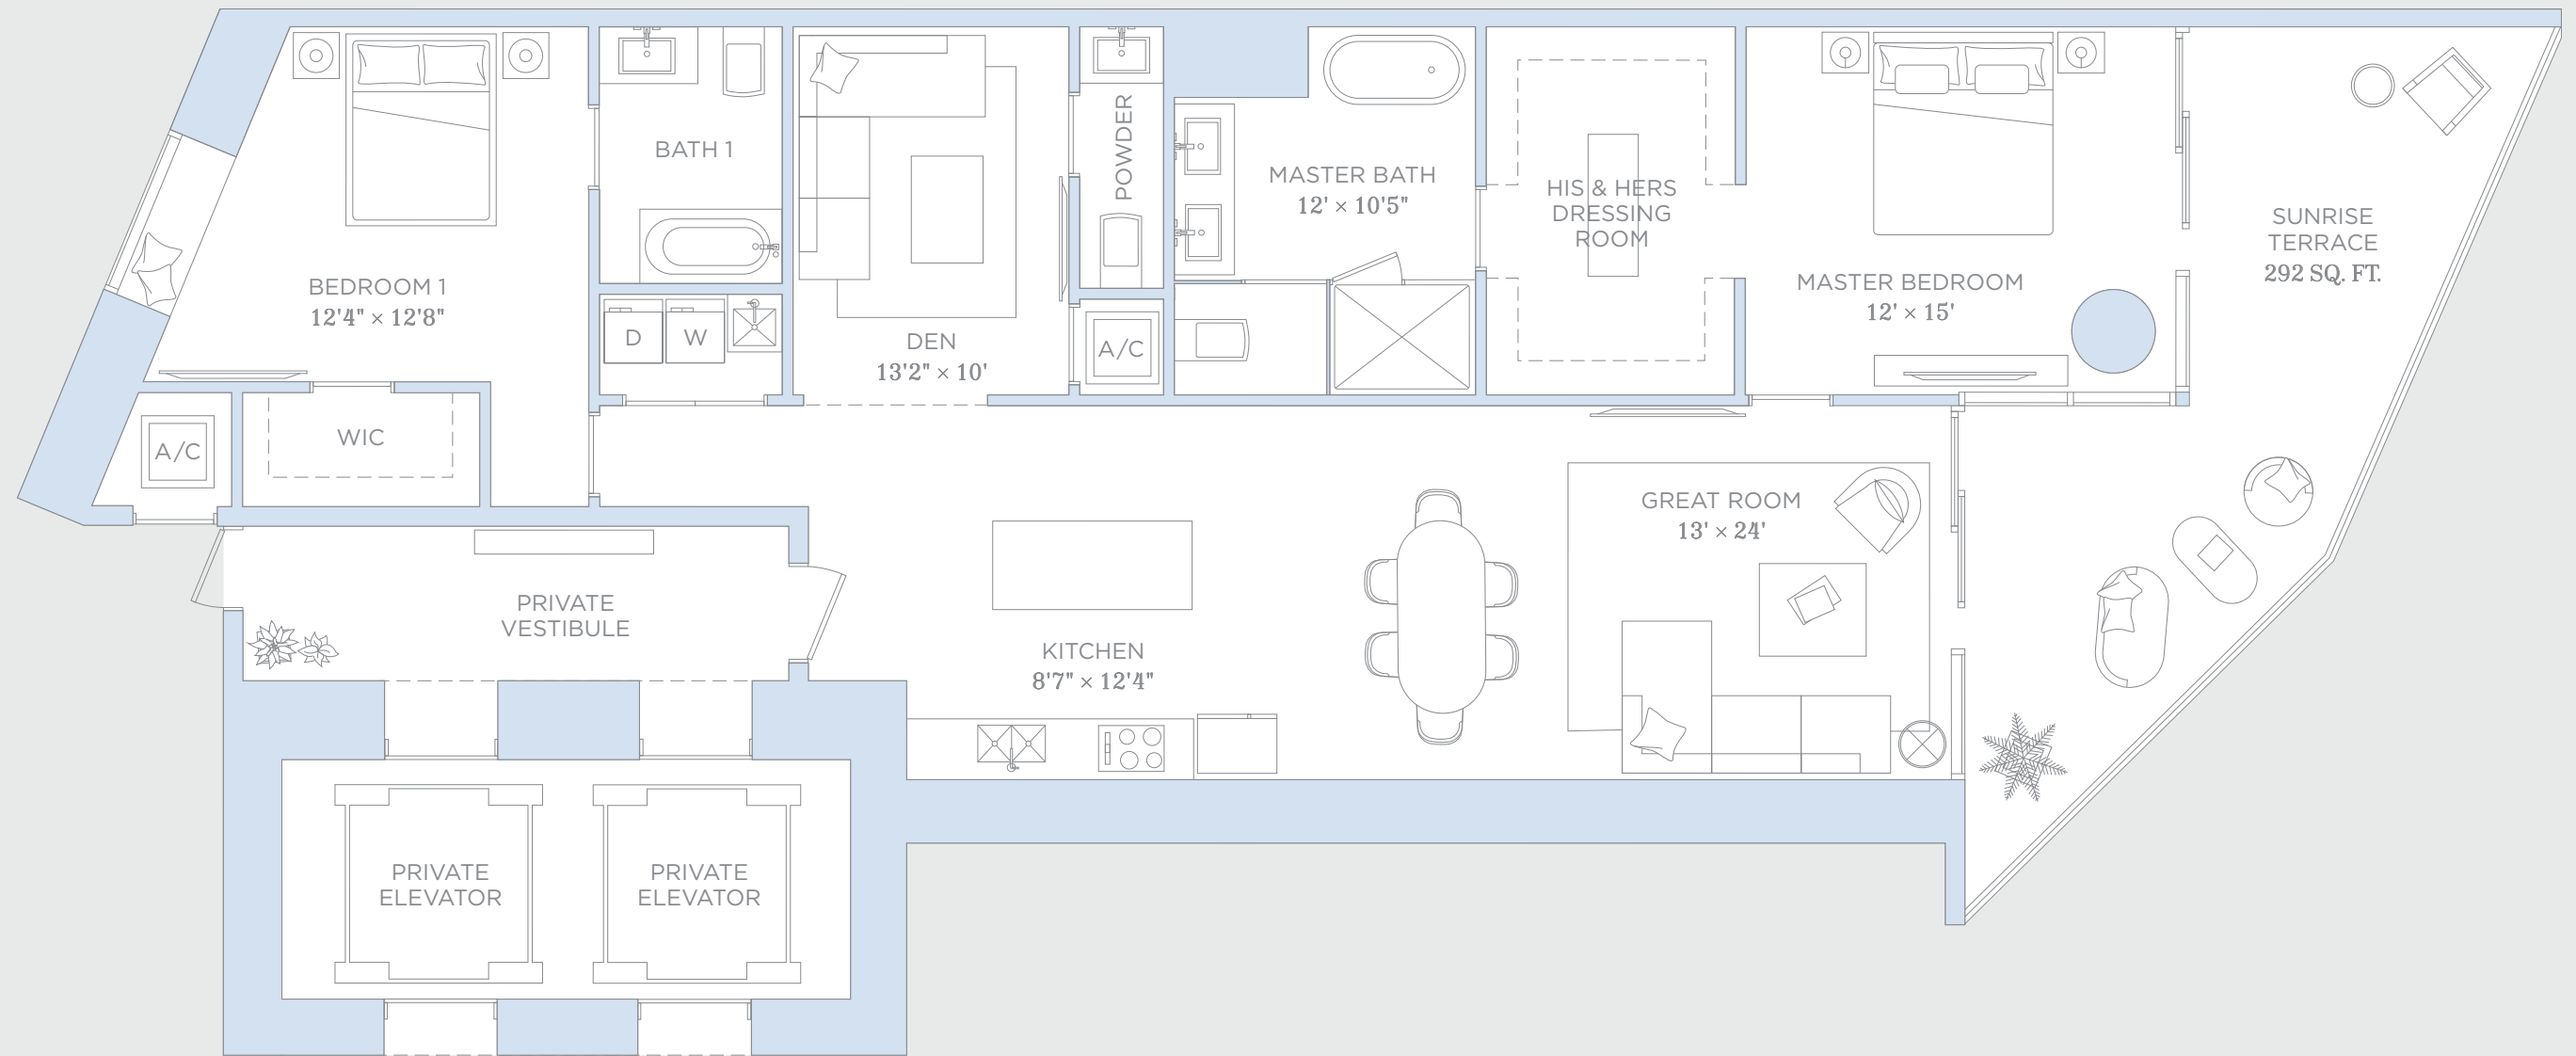

RESIDENCE 01

4 BEDROOMS 4.5 BATHROOMS

A/C INTERIOR AREA: 3,029 SQ. FT. 281.40 SQ. M.

TERRACE AREA: 625 SQ. FT. 58.06 SQ. M.

TOTAL RESIDENCE: 3,654 SQ. FT. 339.46 SQ. M.

RESIDENCE 02

2 BEDROOMS 3 BATHROOMS & DEN

A/C INTERIOR AREA: 1,916 SQ. FT. 178 SQ. M.

TERRACE AREA: 273 SQ. FT. 25.36 SQ. M.

TOTAL RESIDENCE: 2,189 SQ. FT. 203.36 SQ. M.

RESIDENCE 03

2 BEDROOMS 2.5 BATHROOMS & DEN

A/C INTERIOR AREA:	1,865 SQ. FT.	173.26 SQ. M.
TERRACE AREA:	292 SQ. FT.	27.13 SQ. M.
TOTAL RESIDENCE:	2,157 SQ. FT.	200.39 SQ. M.

RESIDENCE 04

2 BEDROOMS 3 BATHROOMS & DEN

A/C INTERIOR AREA:	1,784 SQ. FT.	165.74 SQ. M.
TERRACE AREA:	234 SQ. FT.	21.74 SQ. M.
TOTAL RESIDENCE:	2,018 SQ. FT.	187.48 SQ. M.

RESIDENCE 05

1 BEDROOMS 2 BATHROOMS & DEN