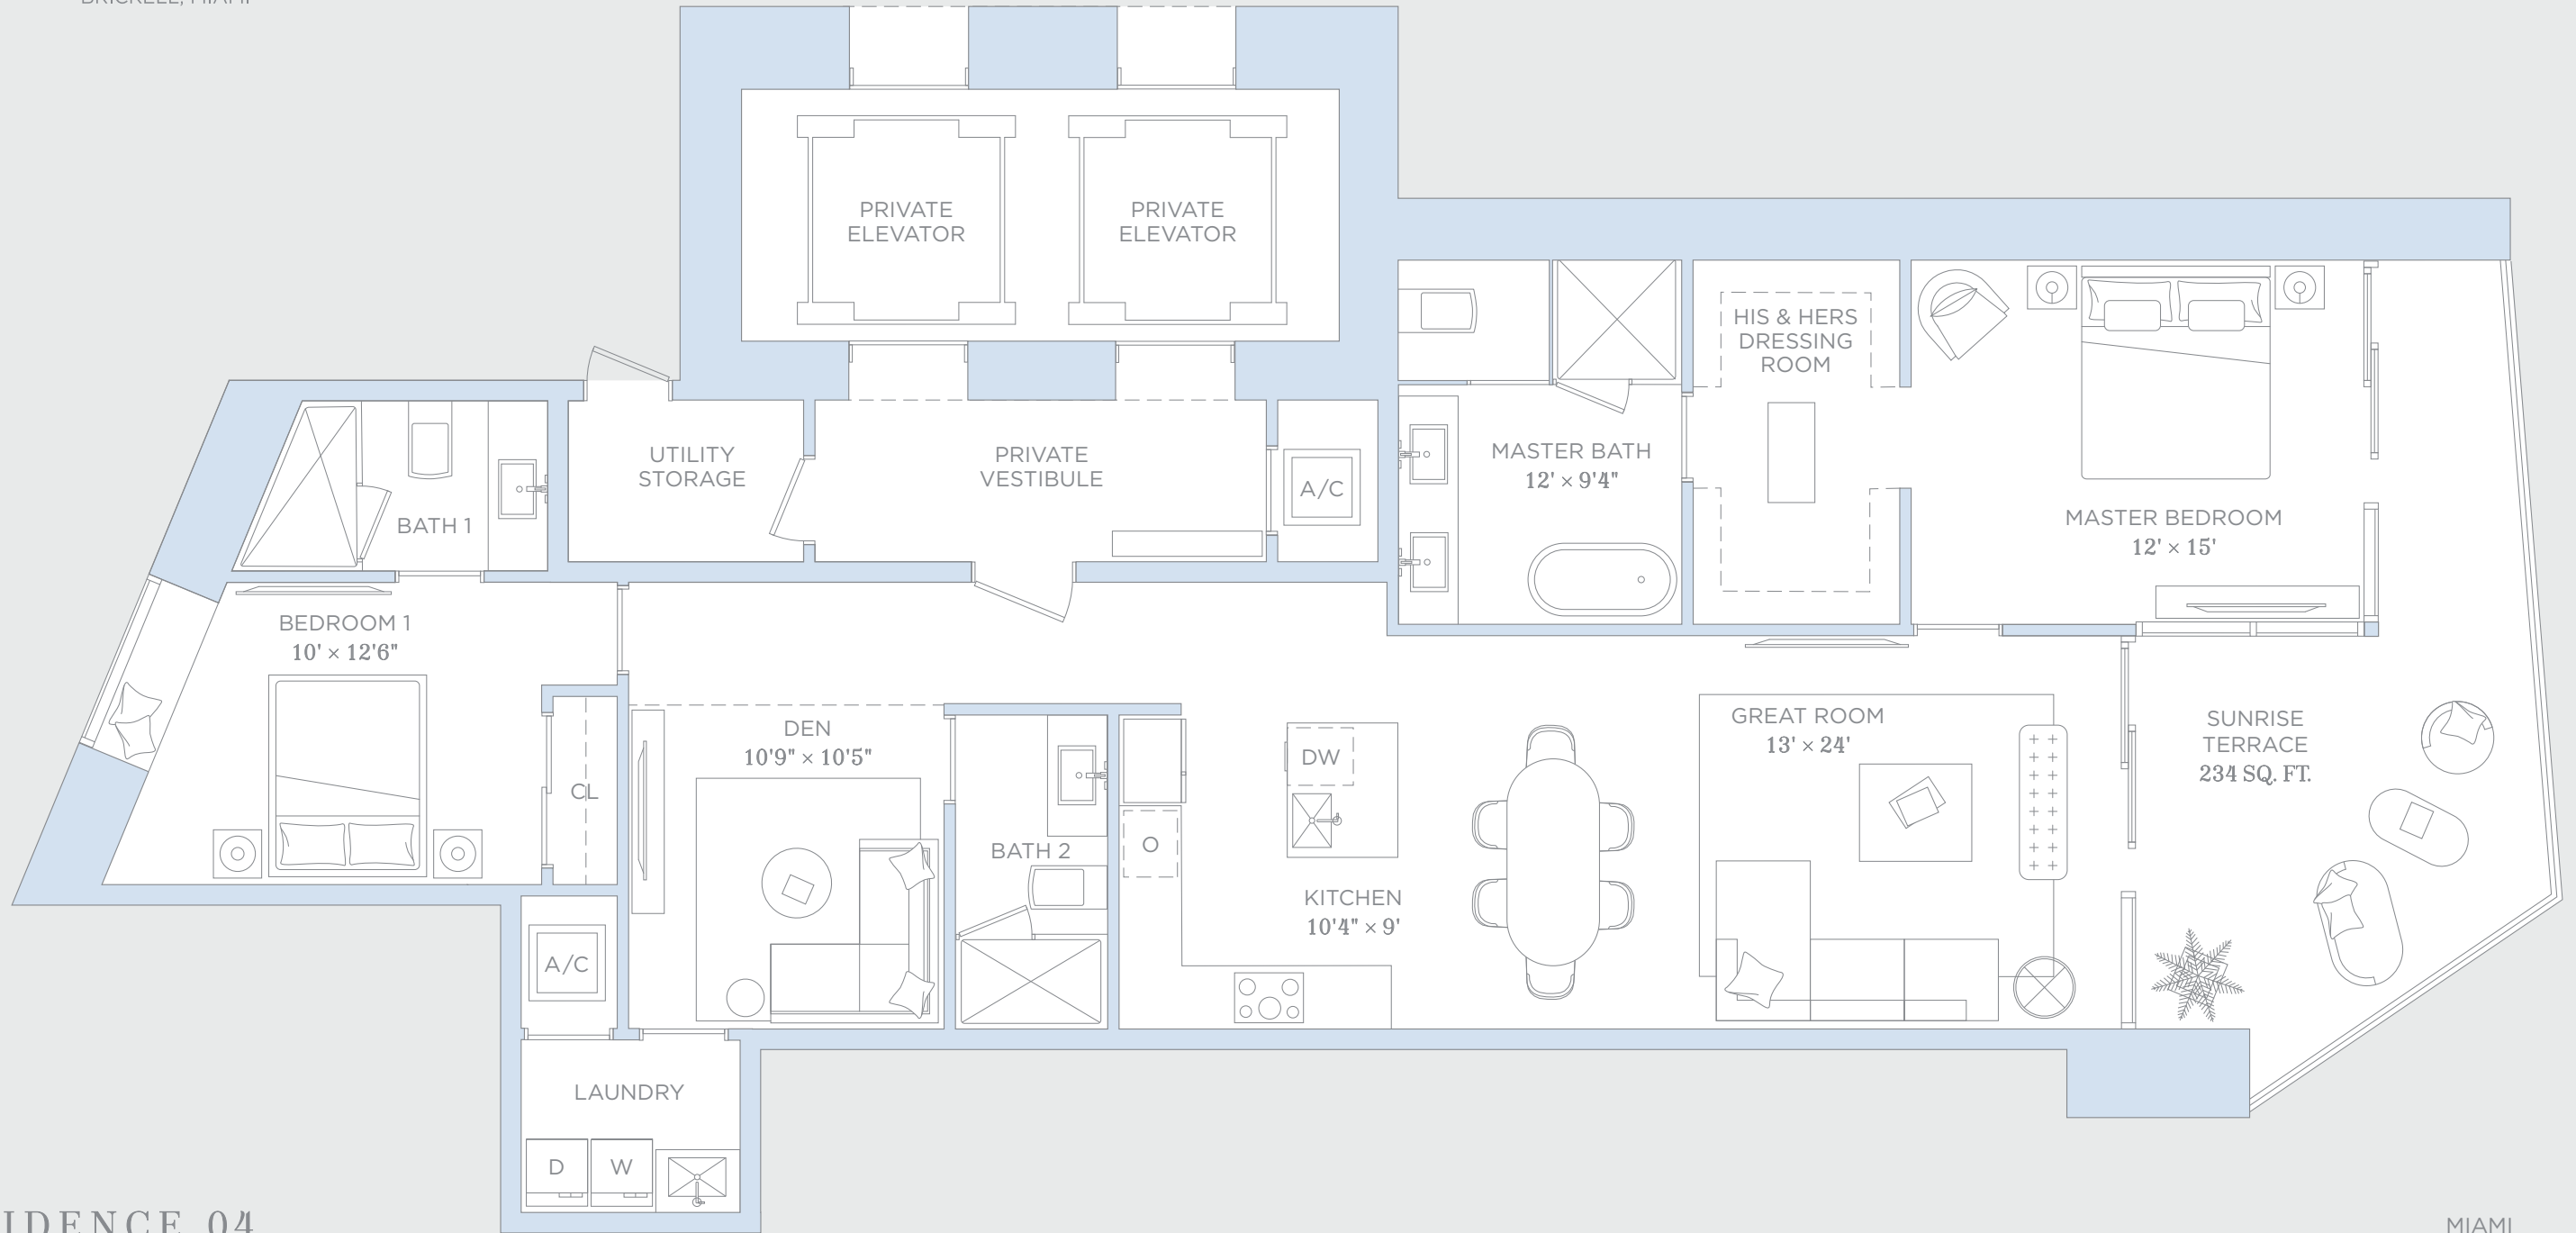

RESIDENCE 01

4 BEDROOMS 4.5 BATHROOMS

A/C INTERIOR AREA: 3,029 SQ. FT. 281.40 SQ. M.

TERRACE AREA: 625 SQ. FT. 58.06 SQ. M.

TOTAL RESIDENCE: 3,654 SQ. FT. 339.46 SQ. M.

RESIDENCE 02

2 BEDROOMS 3 BATHROOMS & DEN

A/C INTERIOR AREA: 1,916 SQ. FT. 178 SQ. M.

TERRACE AREA: 273 SQ. FT. 25.36 SQ. M.

TOTAL RESIDENCE: 2,189 SQ. FT. 203.36 SQ. M.

RESIDENCE 03

2 BEDROOMS 2.5 BATHROOMS & DEN

A/C INTERIOR AREA:	1,865 SQ. FT.	173.26 SQ. M.
TERRACE AREA:	292 SQ. FT.	27.13 SQ. M.
TOTAL RESIDENCE:	2,157 SQ. FT.	200.39 SQ. M.

RESIDENCE 04

2 BEDROOMS 3 BATHROOMS & DEN

A/C INTERIOR AREA:	1,784 SQ. FT.	165.74 SQ. M.
TERRACE AREA:	234 SQ. FT.	21.74 SQ. M.
TOTAL RESIDENCE:	2,018 SQ. FT.	187.48 SQ. M.

RESIDENCE 05

1 BEDROOMS 2 BATHROOMS & DEN