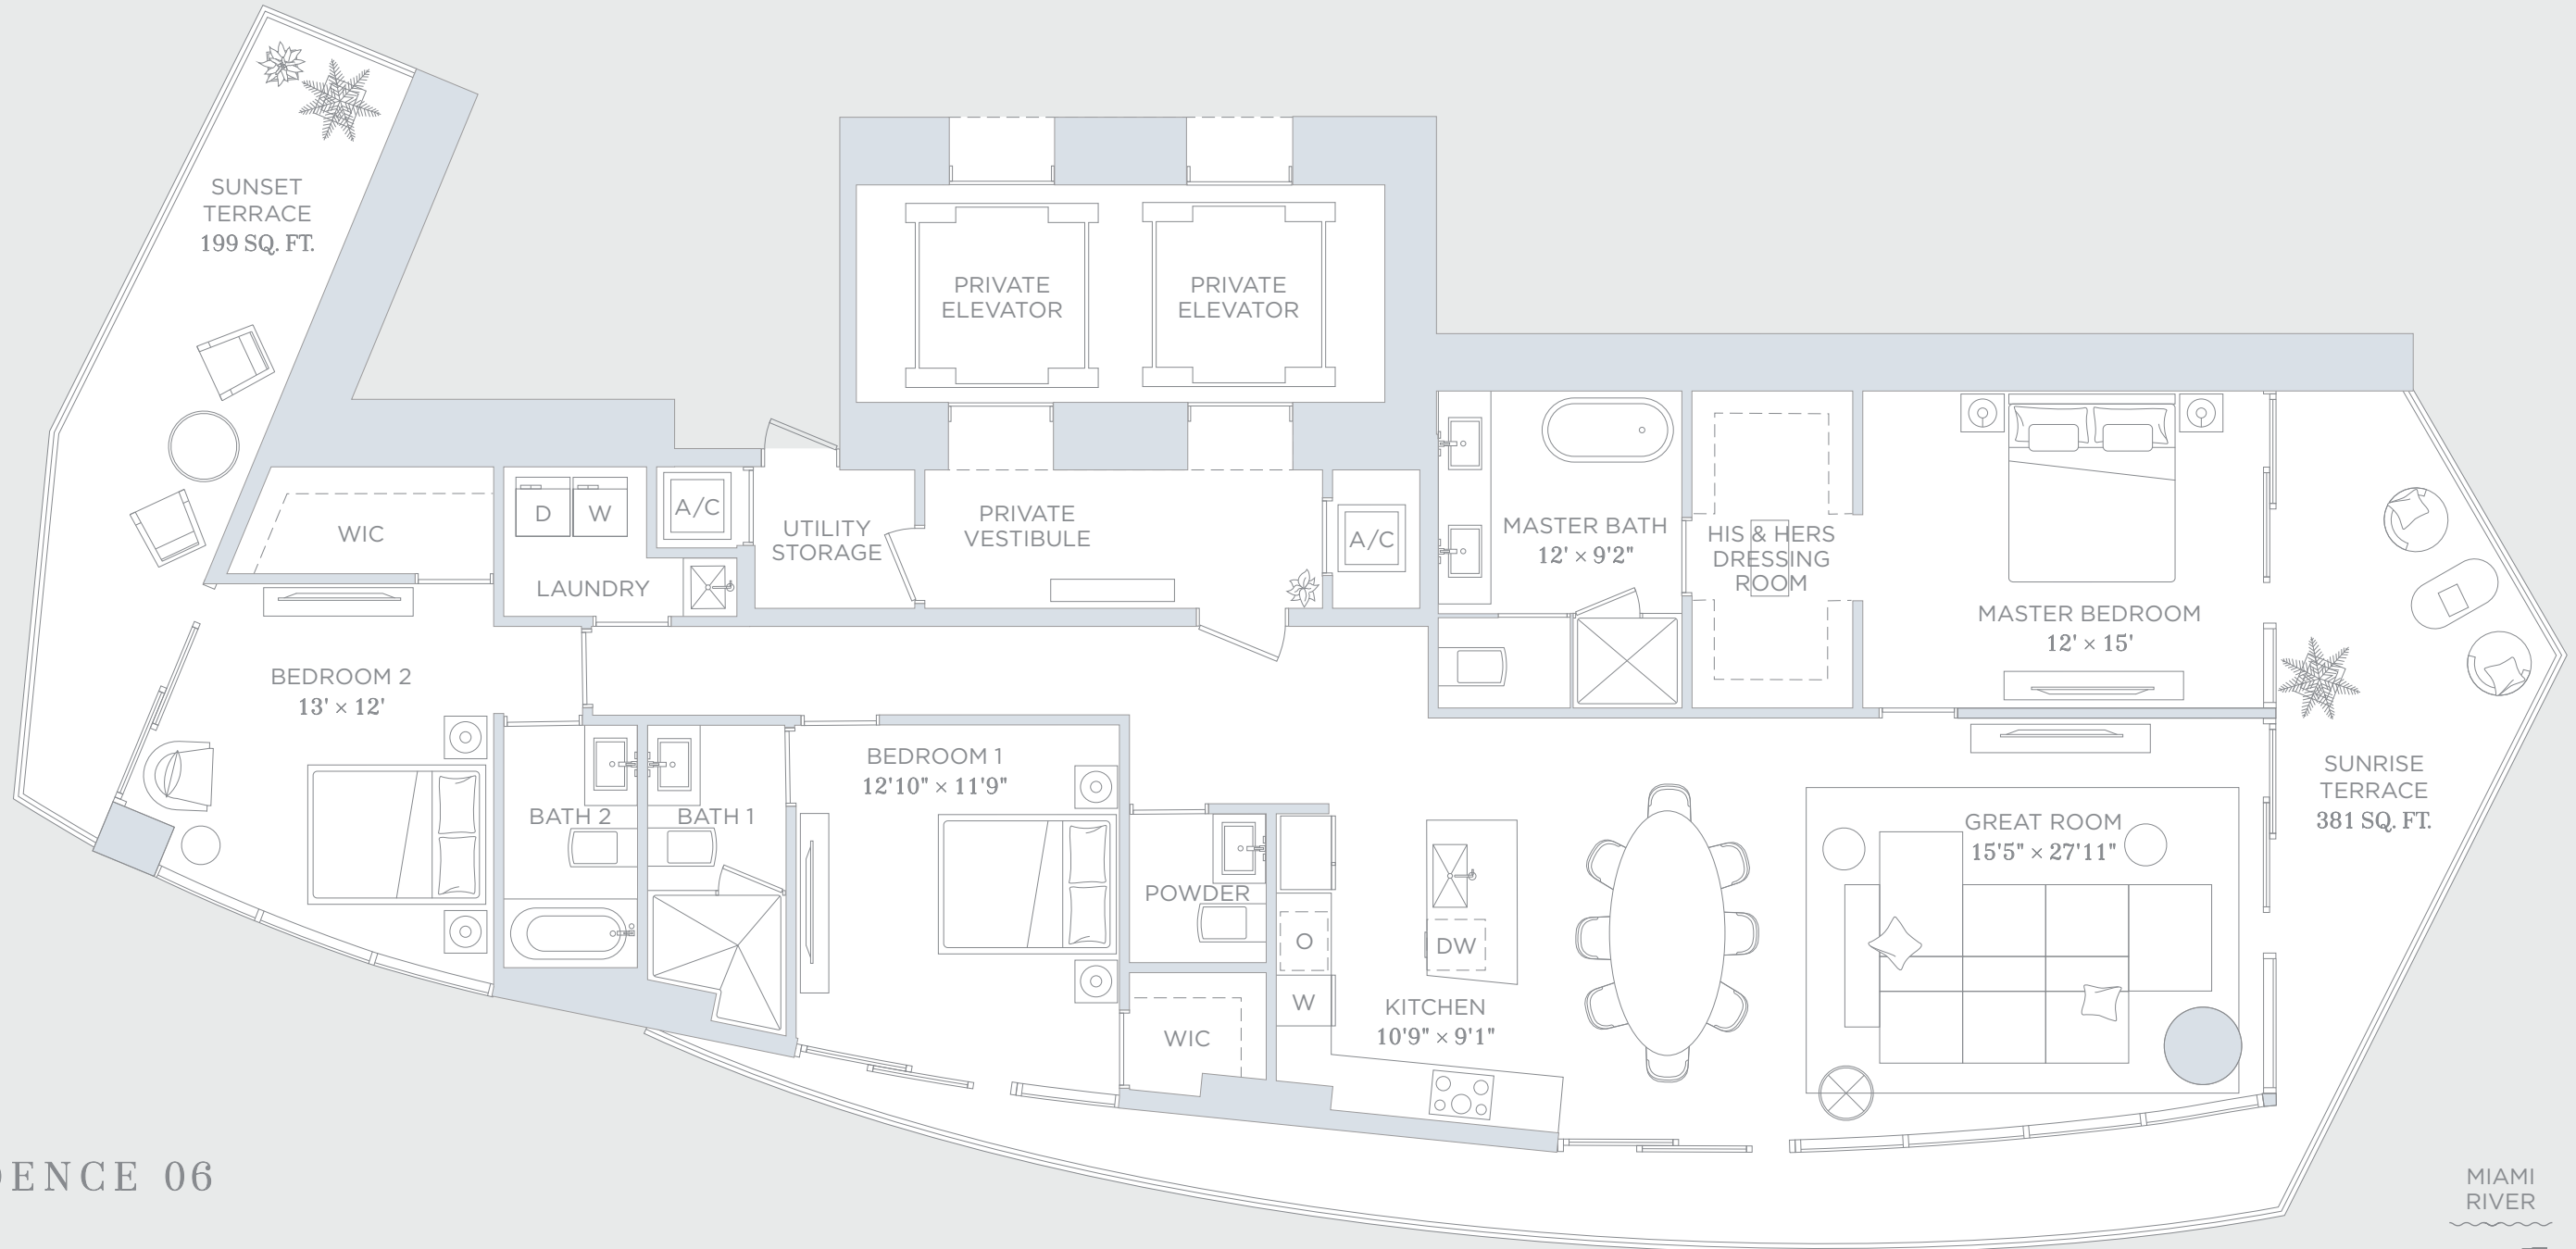

A/C INTERIOR AREA: 1,916 SQ. FT. 178 SQ. M.

TERRACE AREA: 273 SQ. FT. 25.36 SQ. M.

TOTAL RESIDENCE: 2,189 SQ. FT. 203.36 SQ. M.

RESIDENCE 03

2 BEDROOMS 2.5 BATHROOMS & DEN

A/C INTERIOR AREA:	1,865 SQ. FT.	173.26 SQ. M.
TERRACE AREA:	292 SQ. FT.	27.13 SQ. M.
TOTAL RESIDENCE:	2,157 SQ. FT.	200.39 SQ. M.

RESIDENCE 04

2 BEDROOMS 3 BATHROOMS & DEN

A/C INTERIOR AREA:	1,784 SQ. FT.	165.74 SQ. M.
TERRACE AREA:	234 SQ. FT.	21.74 SQ. M.
TOTAL RESIDENCE:	2,018 SQ. FT.	187.48 SQ. M.

RESIDENCE 05

1 BEDROOMS 2 BATHROOMS & DEN

A/C INTERIOR AREA: 1,336 SQ. FT. 124.12 SQ. M.

TERRACE AREA: 204 SQ. FT. 18.95 SQ. M.

TOTAL RESIDENCE: 1,540 SQ. FT. 143.07 SQ. M.

RESIDENCE 06

3 BEDROOMS 3.5 BATHROOMS

A/C INTERIOR AREA:	2,082 SQ. FT.	193.42 SQ. M.
TERRACE AREA:	580 SQ. FT.	53.88 SQ. M.
TOTAL RESIDENCE:	2,662 SQ. FT.	247.30 SQ. M.