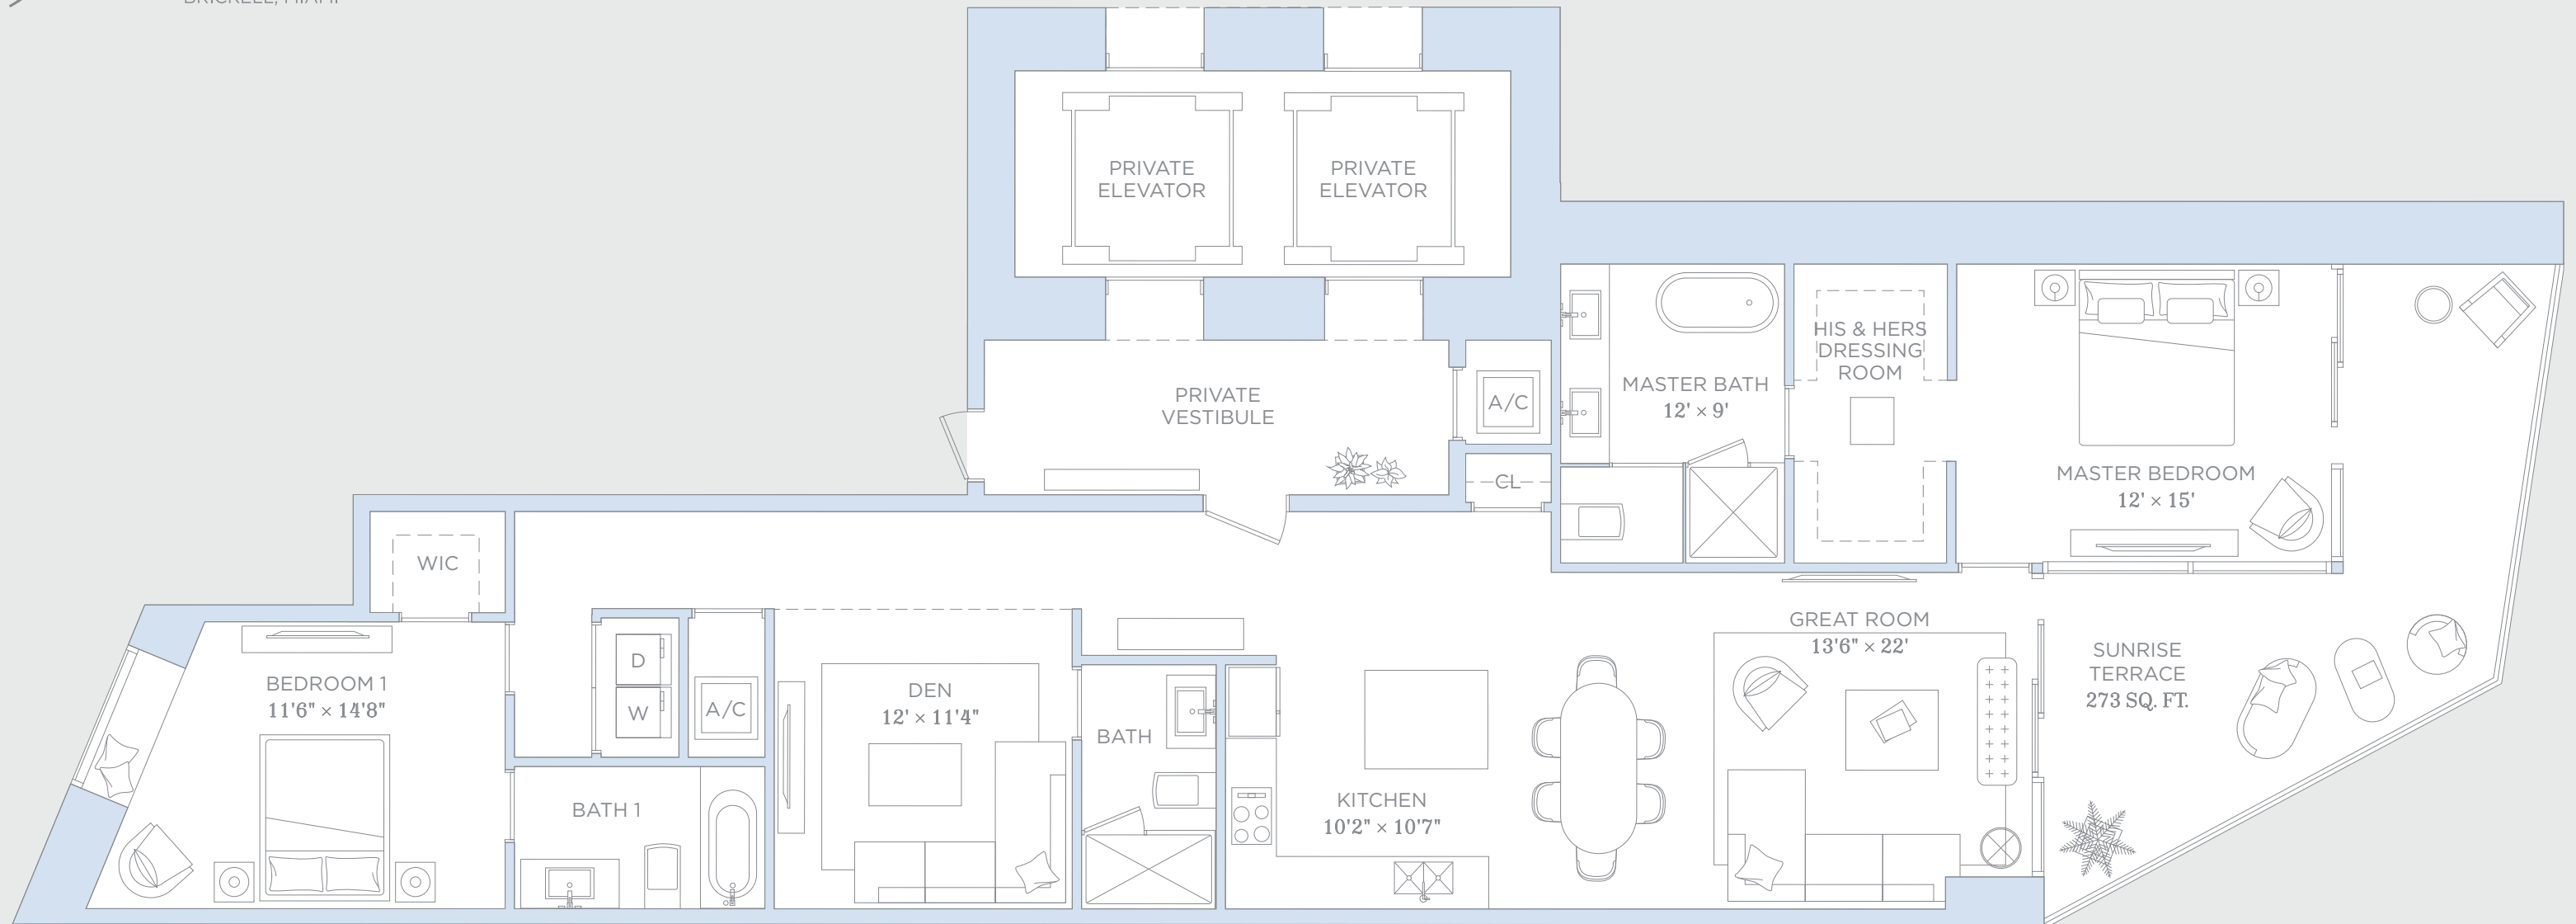

RESIDENCE 01

4 BEDROOMS 4.5 BATHROOMS

A/C INTERIOR AREA: 3,029 SQ. FT. 281.40 SQ. M.

TERRACE AREA: 625 SQ. FT. 58.06 SQ. M.

TOTAL RESIDENCE: 3,654 SQ. FT. 339.46 SQ. M.

RESIDENCE 02

2 BEDROOMS 3 BATHROOMS & DEN

A/C INTERIOR AREA: 1,916 SQ. FT. 178 SQ. M.

TERRACE AREA: 273 SQ. FT. 25.36 SQ. M.

TOTAL RESIDENCE: 2,189 SQ. FT. 203.36 SQ. M.

RESIDENCE 03

2 BEDROOMS 2.5 BATHROOMS & DEN

A/C INTERIOR AREA:	1,865 SQ. FT.	173.26 SQ. M.
TERRACE AREA:	292 SQ. FT.	27.13 SQ. M.
TOTAL RESIDENCE:	2,157 SQ. FT.	200.39 SQ. M.

RESIDENCE 04

2 BEDROOMS 3 BATHROOMS & DEN

A/C INTERIOR AREA:	1,784 SQ. FT.	165.74 SQ. M.
TERRACE AREA:	234 SQ. FT.	21.74 SQ. M.
TOTAL RESIDENCE:	2,018 SQ. FT.	187.48 SQ. M.

RESIDENCE 05

1 BEDROOMS 2 BATHROOMS & DEN