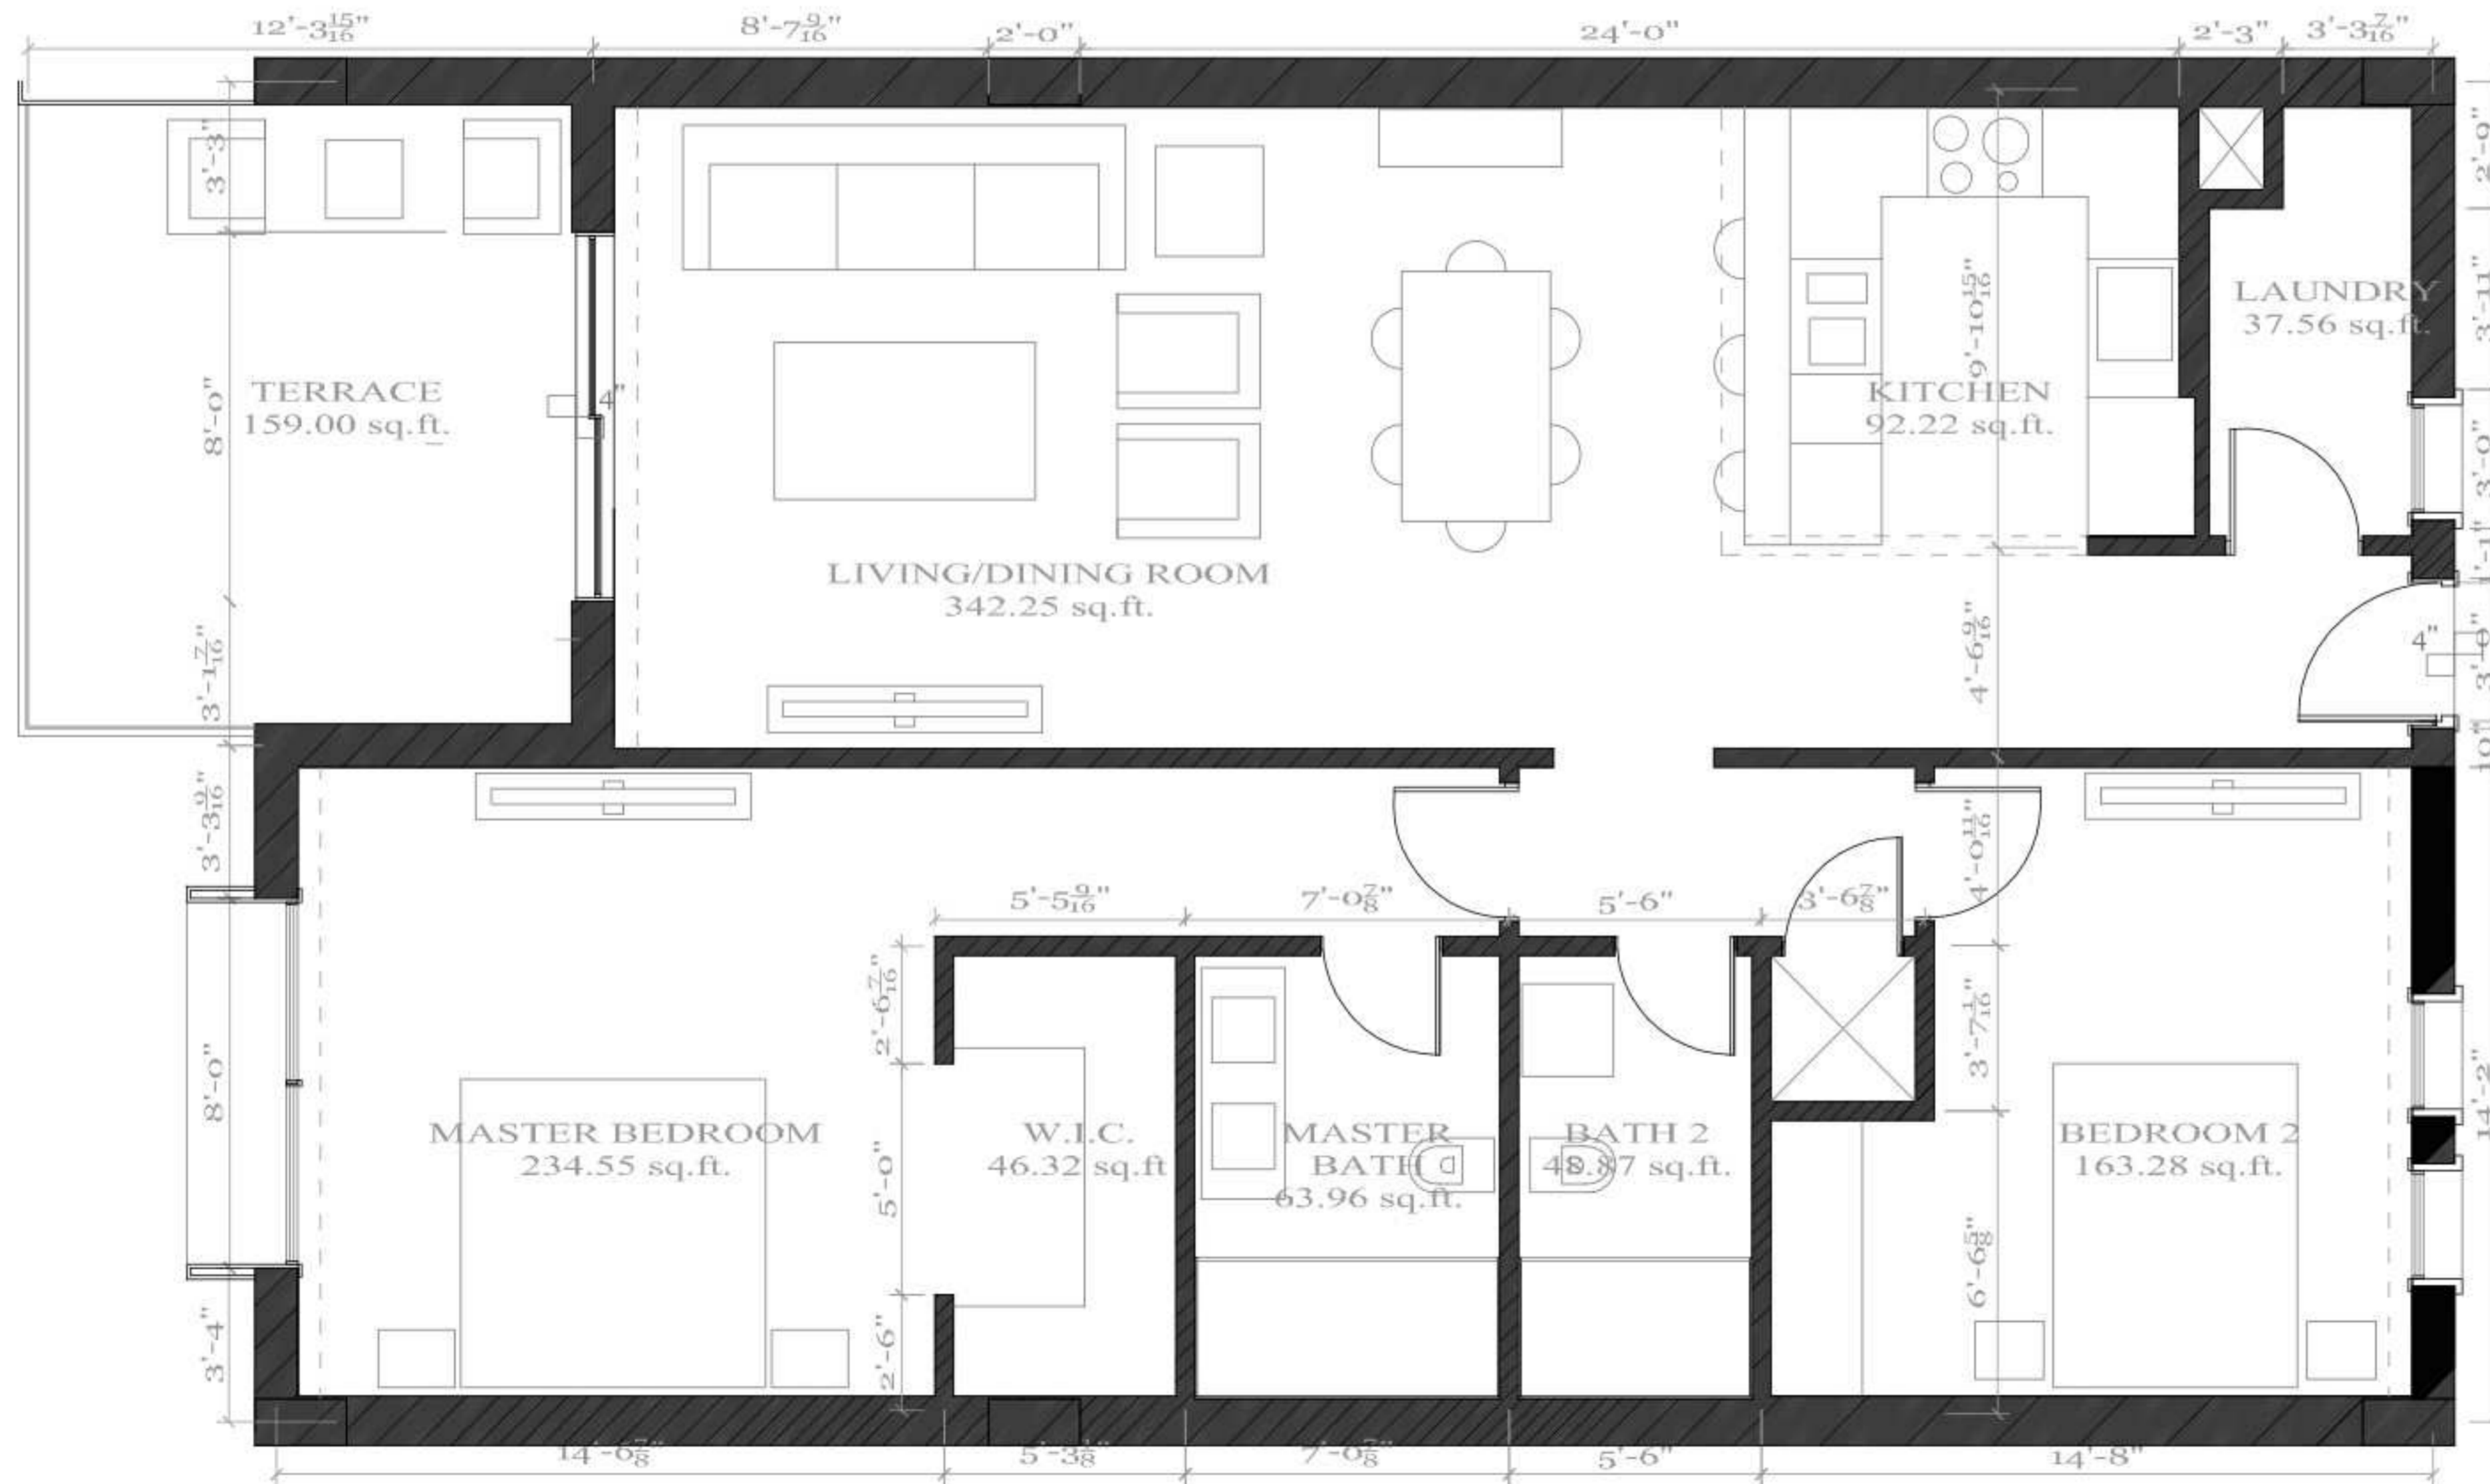

TWO BEDROOM - 103-110 & 203-210

Air Conditioned Space
1183 ft² / 110 m²

Patio Space
161 ft² / 15 m²

Total Space
1345 ft² / 125 m²

2 BEDROOMS
2 BATHROOMS

TWO BEDROOM PENTHOUSE - 303-310

Air Conditioned Space
1184 ft² / 110 m²

Patio Space
114 ft² / 103 m²

Total Space
2289 ft² / 213 m²

2 BEDROOMS
2 BATHROOMS

TWO BEDROOM PENTHOUSE TERRACE - 303-310