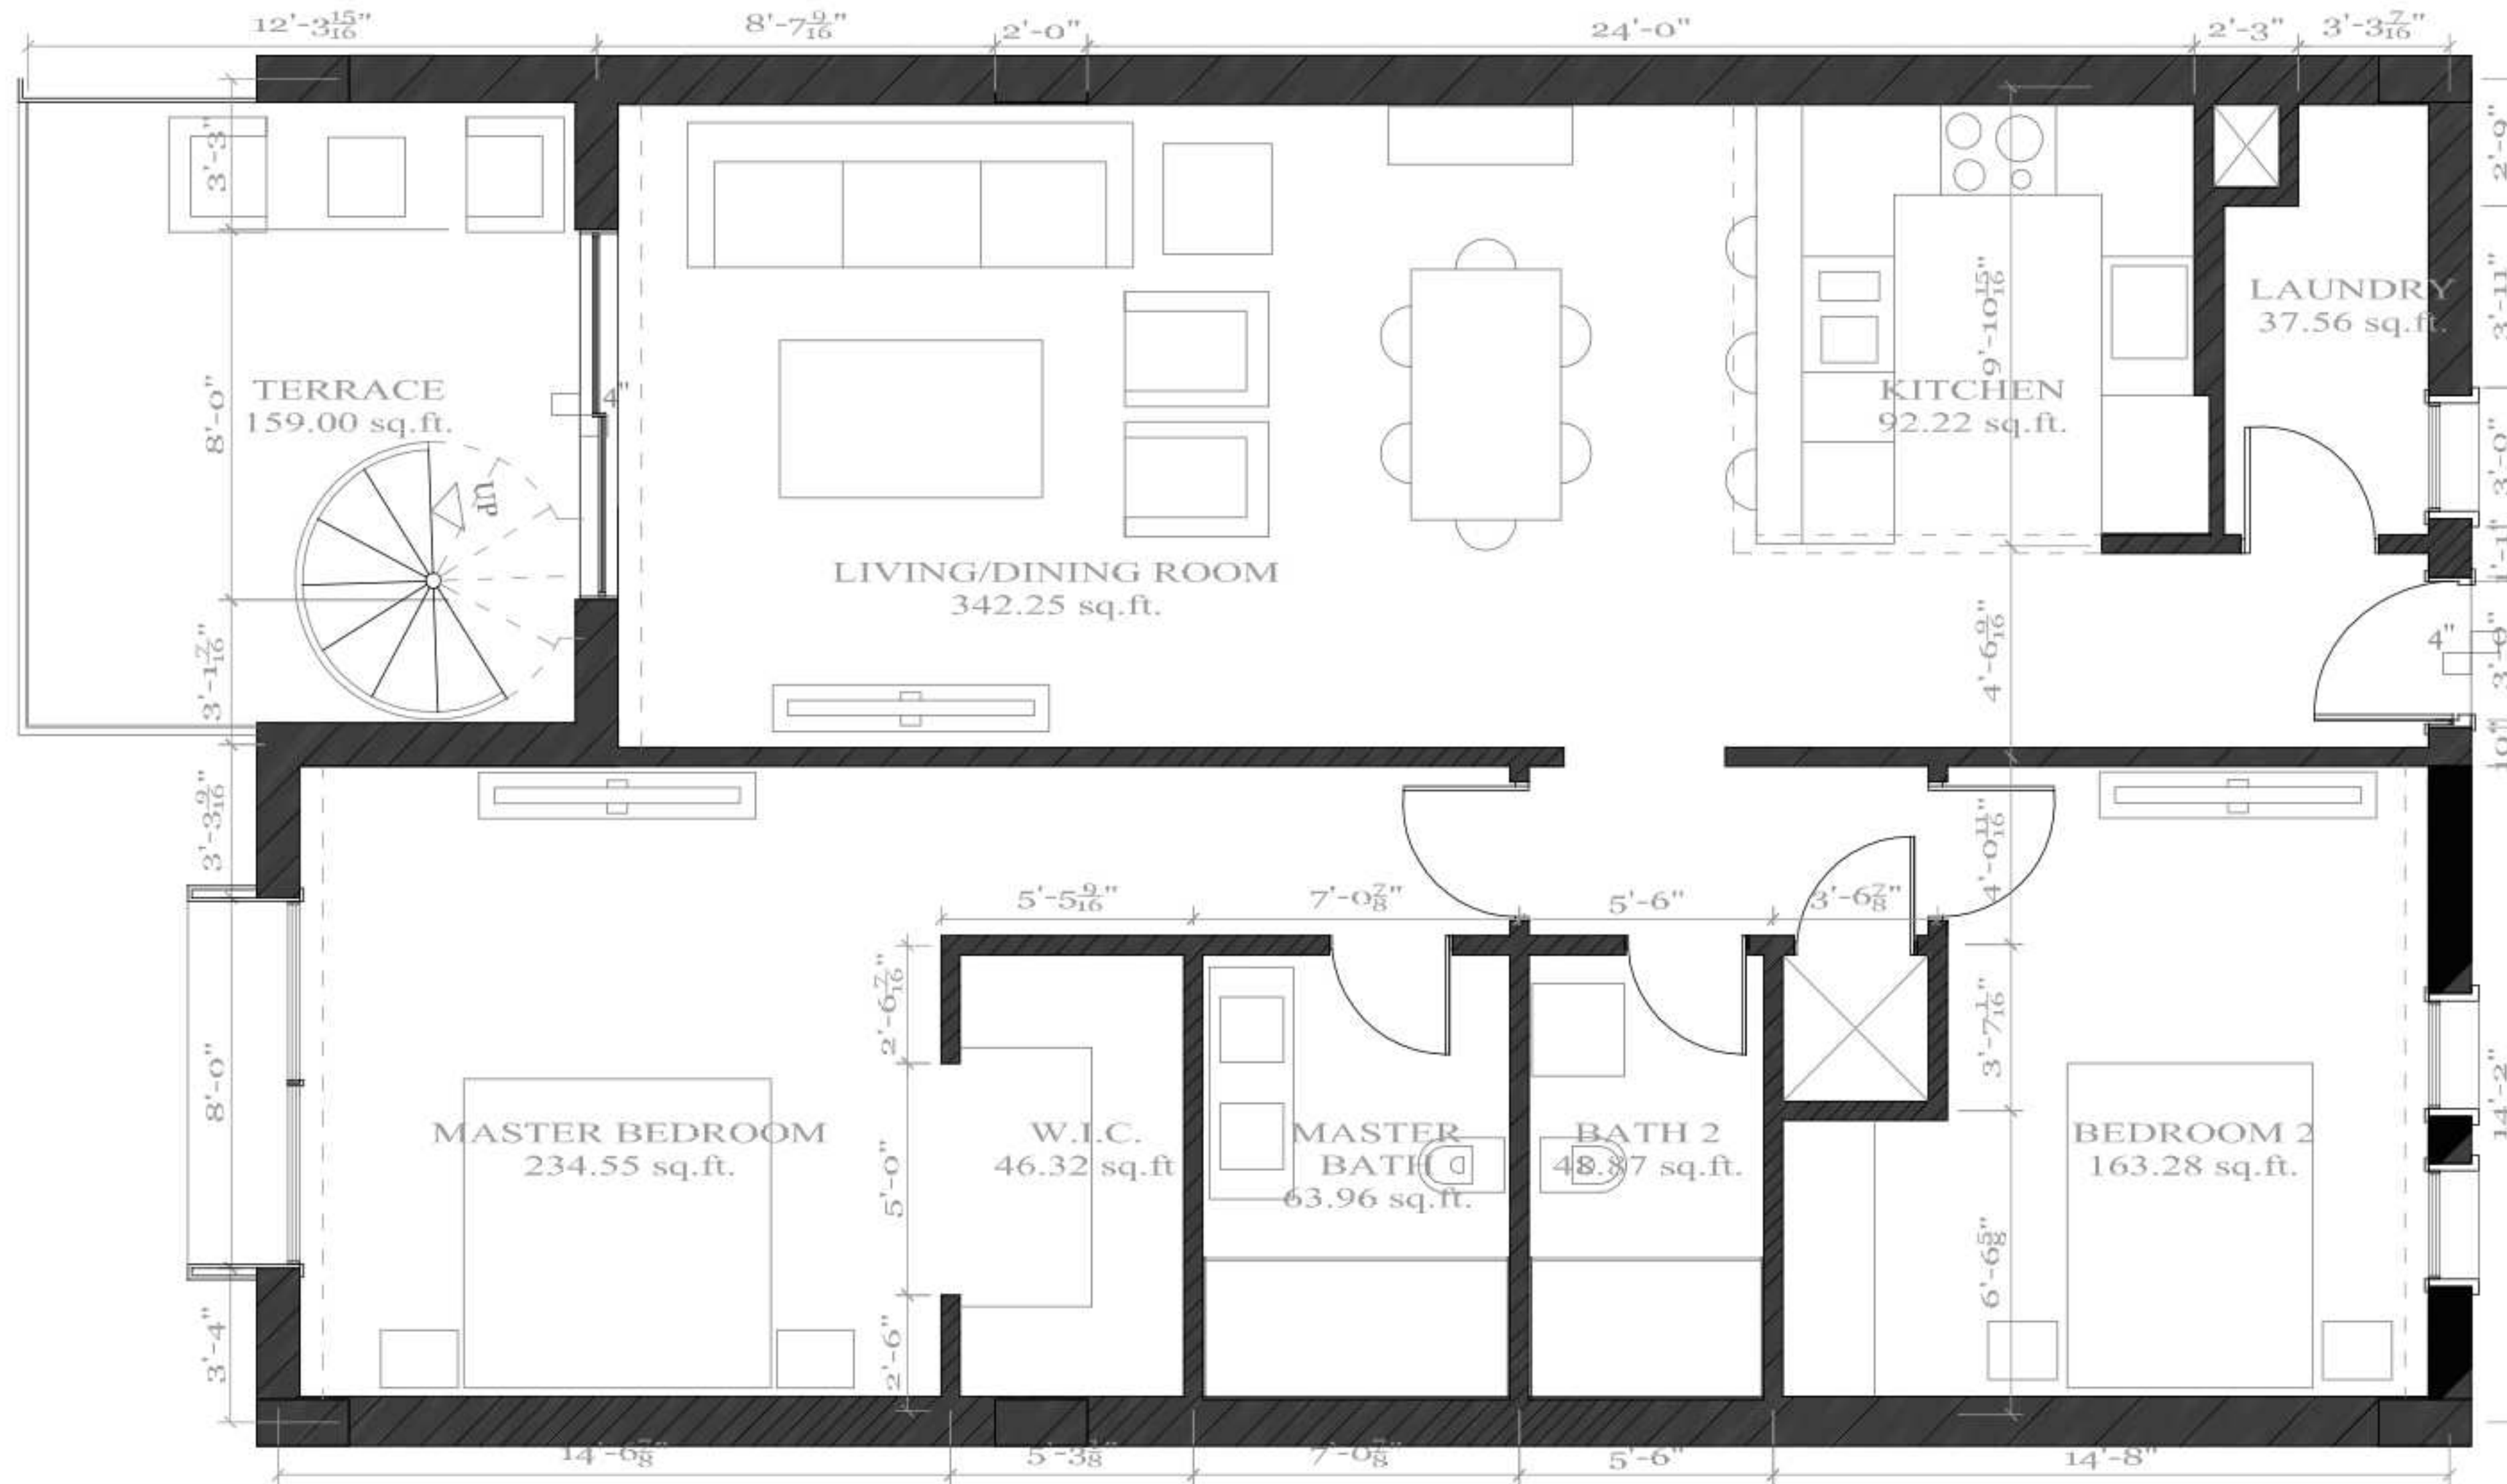

TWO BEDROOM - 103-110 & 203-210

Air Conditioned Space
1183 ft² / 110 m²

Patio Space
161 ft² / 15 m²

Total Space
1345 ft² / 125 m²

2 BEDROOMS
2 BATHROOMS

TWO BEDROOM PENTHOUSE - 303-310

Air Conditioned Space
1184 ft² / 110 m²

Patio Space
114 ft² / 103 m²

Total Space
2289 ft² / 213 m²

2 BEDROOMS
2 BATHROOMS

TWO BEDROOM PENTHOUSE TERRACE - 303-310