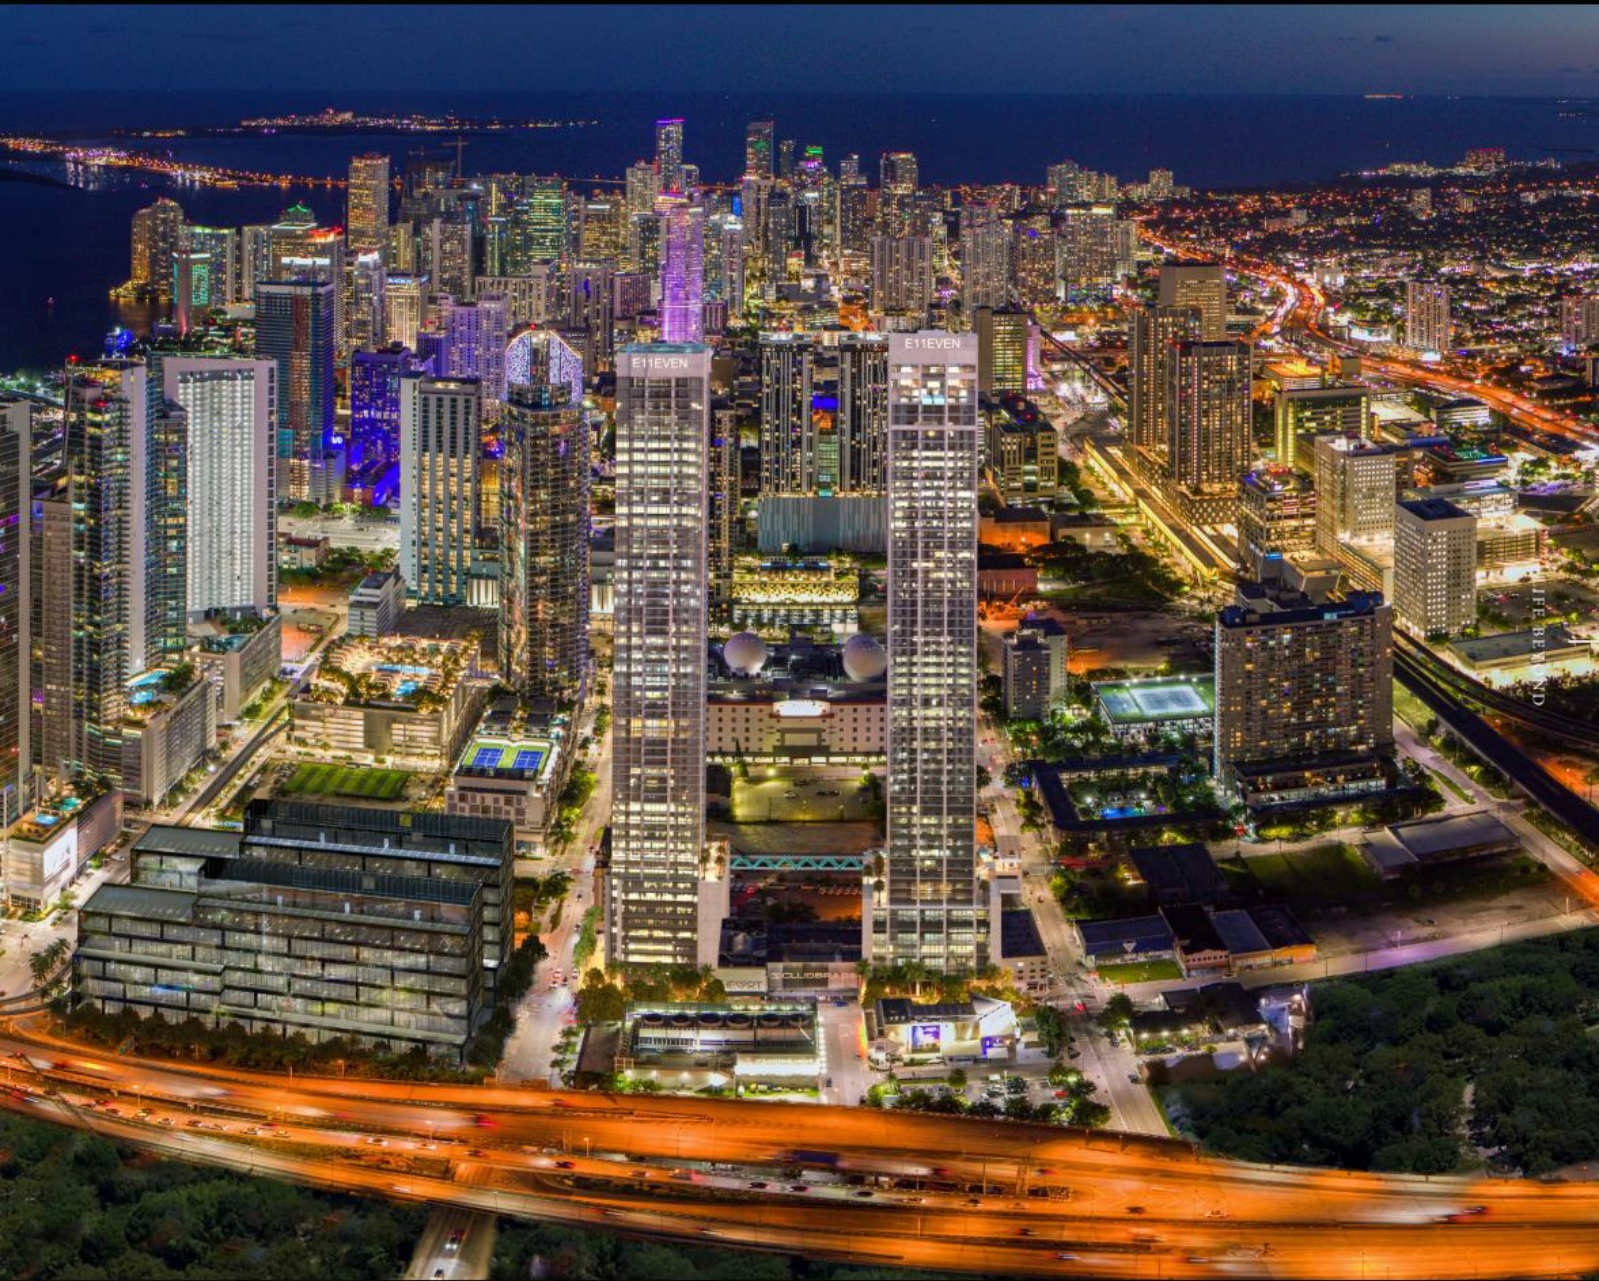

BUILDING FEATURES

- 65-story tower located in Miami's centrally-located Park West District
- 461 luxury residences
 - Beyond Residences
 - Presidential Collection
 - Penthouses
- Features the latest "smart building" technology with a custom E11EVEN® app, linking residents to E11EVEN® Hotel and Residences concierge services and building amenities
- Private Rooftop Helipad (*pending FAA and other necessary approvals*)
- Views of the Miami skyline, Biscayne Bay and Atlantic Ocean
- Modern and high design residential lobby space
- E11EVEN® Fully Staffed Executive Office Suites located on LVL 12
- Signature Restaurant
- E11EVEN® Beyond Members Social Club located on LVL 64
- 93-Foot Resort Style Pool with private lounge areas located on LVL 14
- State-of-the-art fitness and wellness center with reception area located on LVL 14
- E11EVEN® signature bridge connecting E11EVEN® Hotel and Residences and E11EVEN® Residences Beyond
- E11EVEN® Beach Club
- Valet Parking