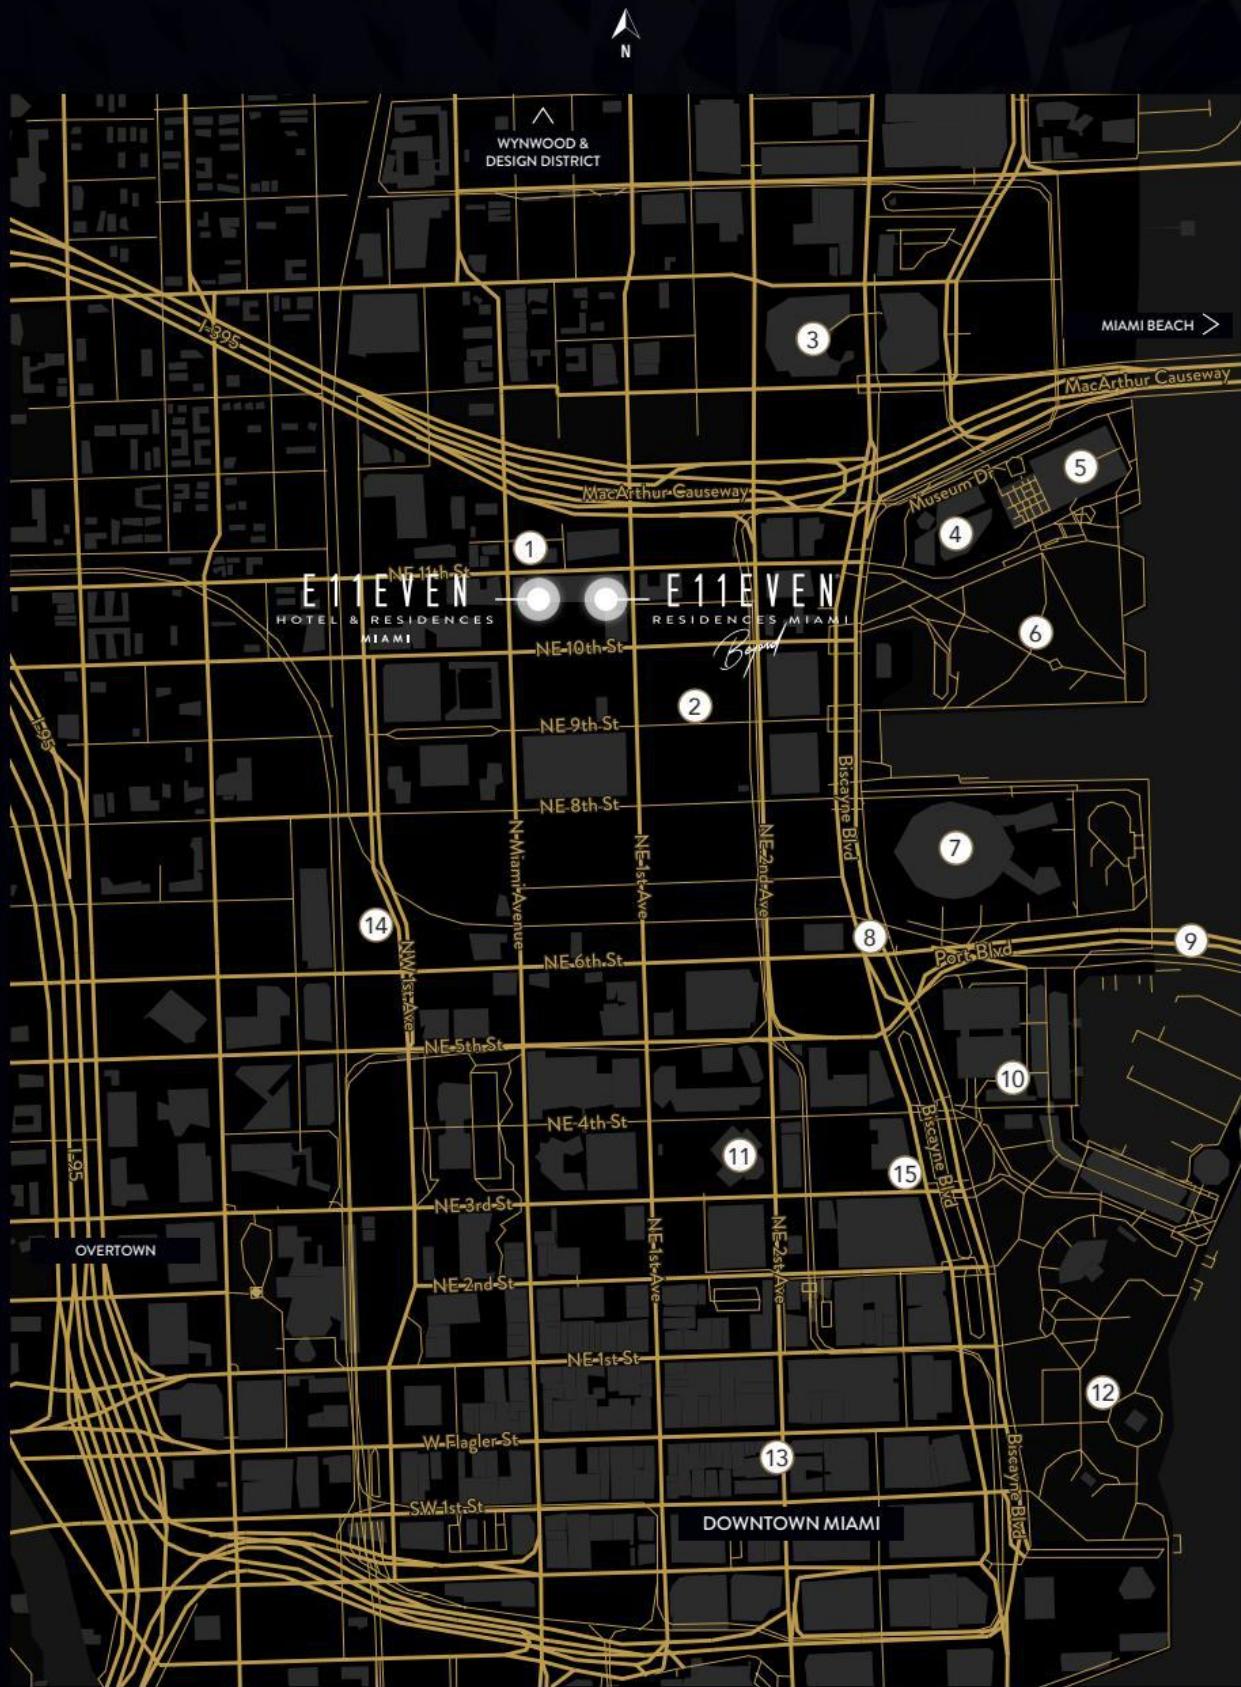

Preescolar

2.º grado

4.º grado

6.º grado

1.º grado

3.º grado

5.º grado

7.º grado