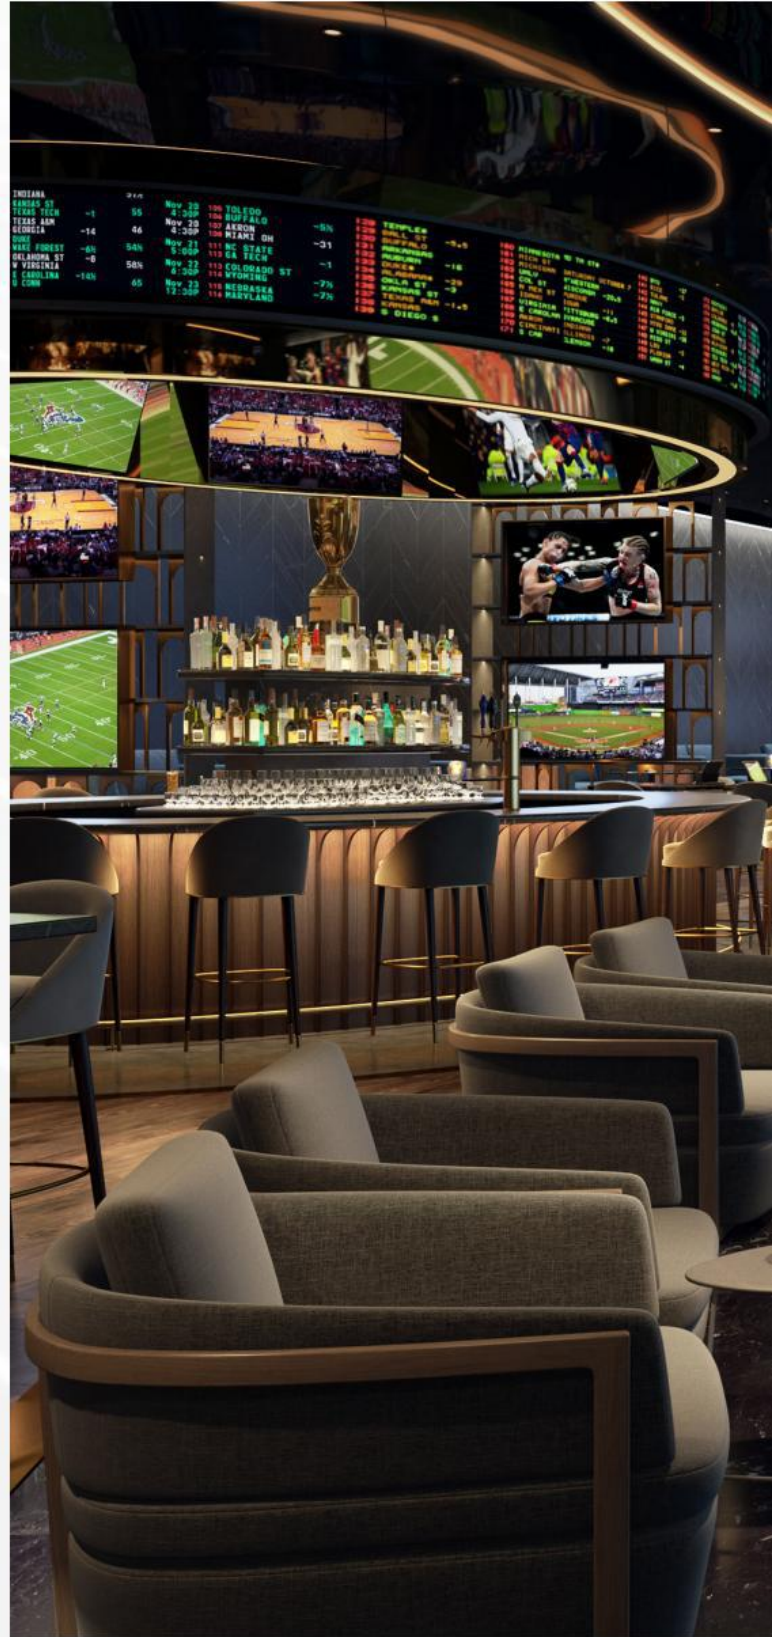

This 8,000 square foot space features expansive LED video wall with additional displays throughout. The lounge features a signature dining program by an executive chef and offers a selection of over 20 craft beers. Watch live events from over 100 seats featuring individual flat-screen monitors for comfortable live sporting events viewing in any sport you can imagine, including football, basketball, hockey, baseball, NASCAR, Formula 1, boxing, MMA, soccer, championship golf, championship, and tennis to name a few.