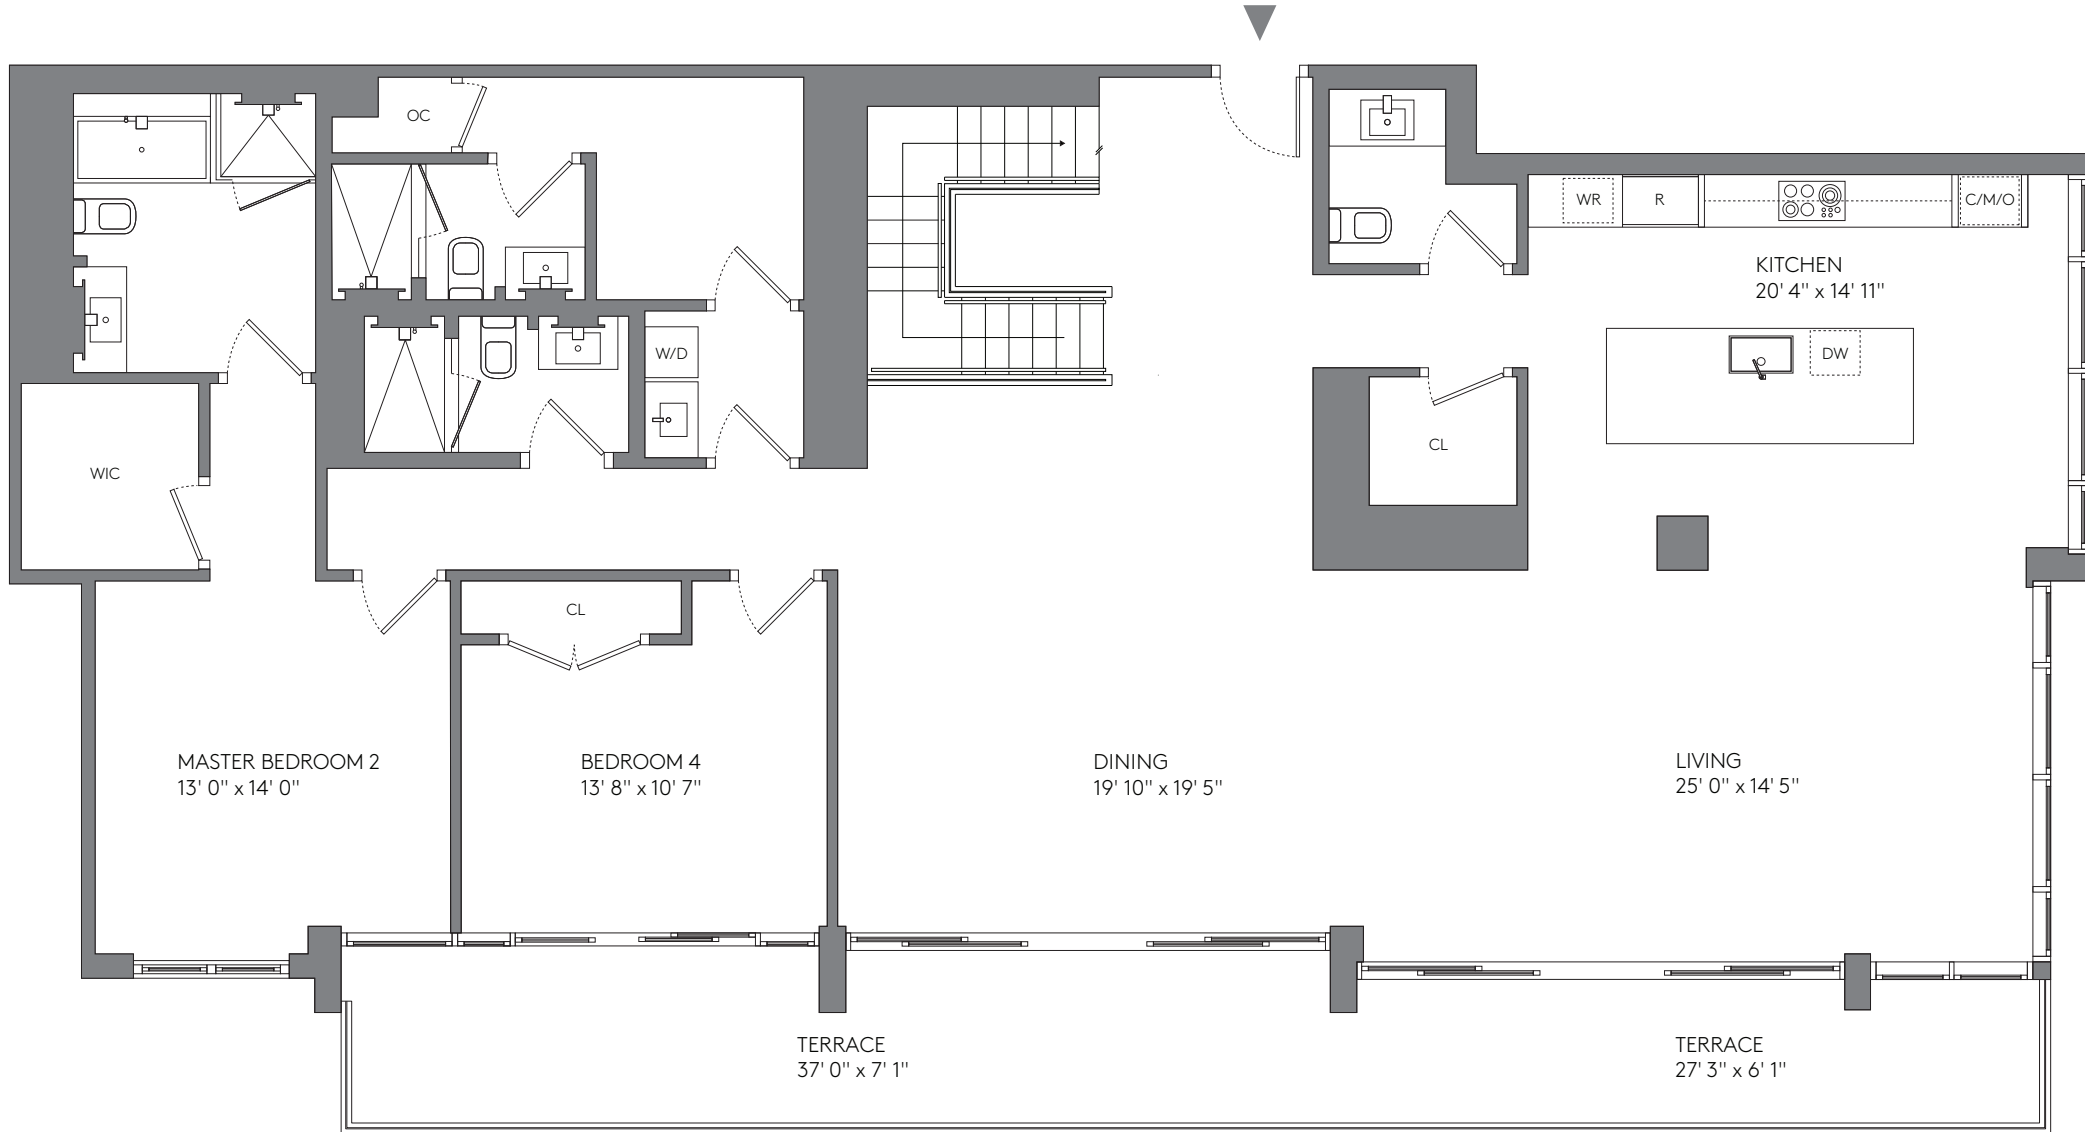

PENTHOUSE 1610

4 BEDROOMS 5½ BATHROOMS

AREA	SQ FT	SQ M
INTERIOR	3,955	367.4
TERRACE	730	67.8
TOTAL	4,685	435.2

16TH FLOOR

PENTHOUSE 1610

4 BEDROOMS 5½ BATHROOMS

AREA	SQ FT	SQ M
INTERIOR	3,955	367.4
TERRACE	730	67.8
TOTAL	4,685	425.2

17TH FLOOR