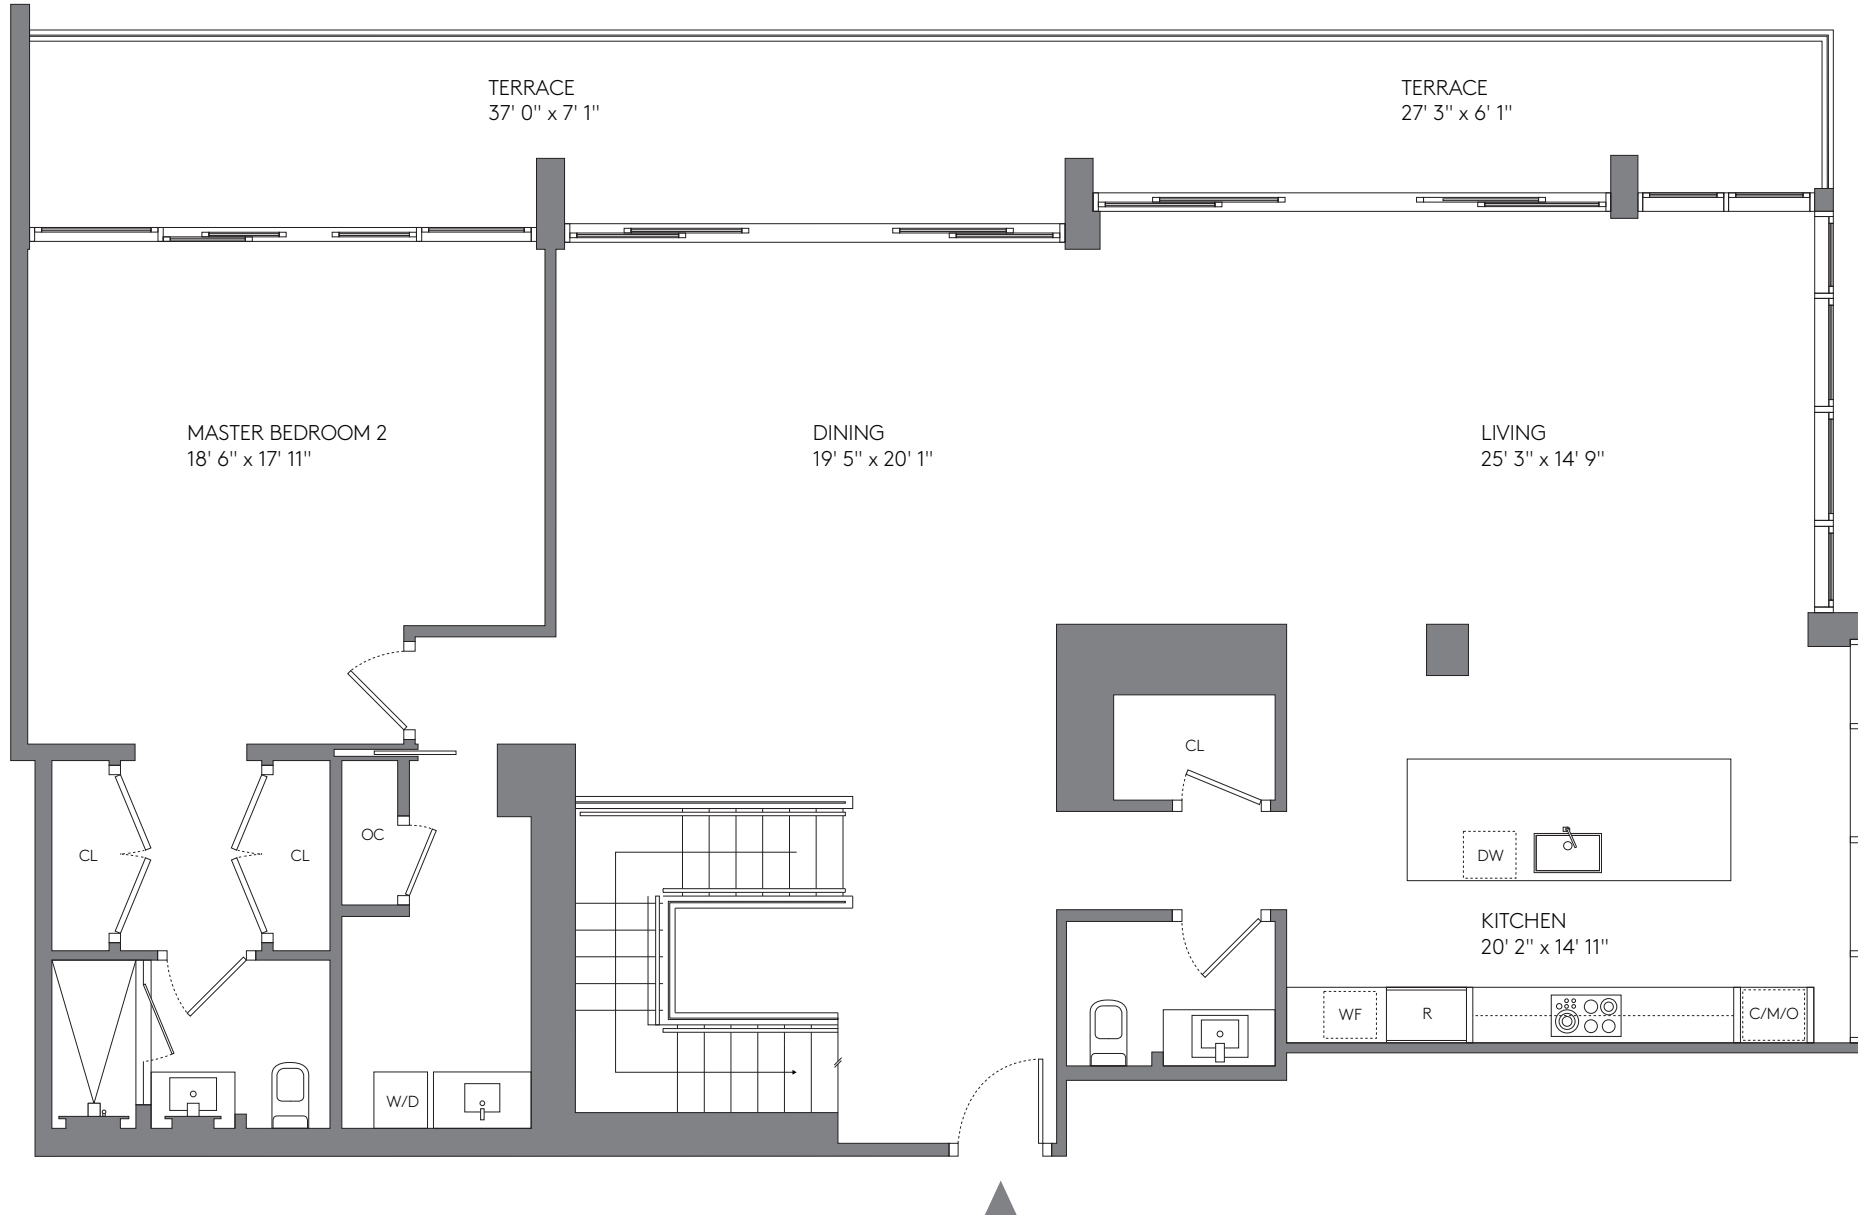

PENTHOUSE
1609

3 BEDROOMS 3½ BATHROOMS

AREA	SQ FT	SQ M
INTERIOR	3,557	330.5
TERRACE	730	67.8
TOTAL	4,287	398.3

16TH FLOOR

PENTHOUSE
1609

3 BEDROOMS 3½ BATHROOMS

AREA	SQ FT	SQ M
INTERIOR	3,557	330.5
TERRACE	730	67.8
TOTAL	4,287	398.3

17TH FLOOR