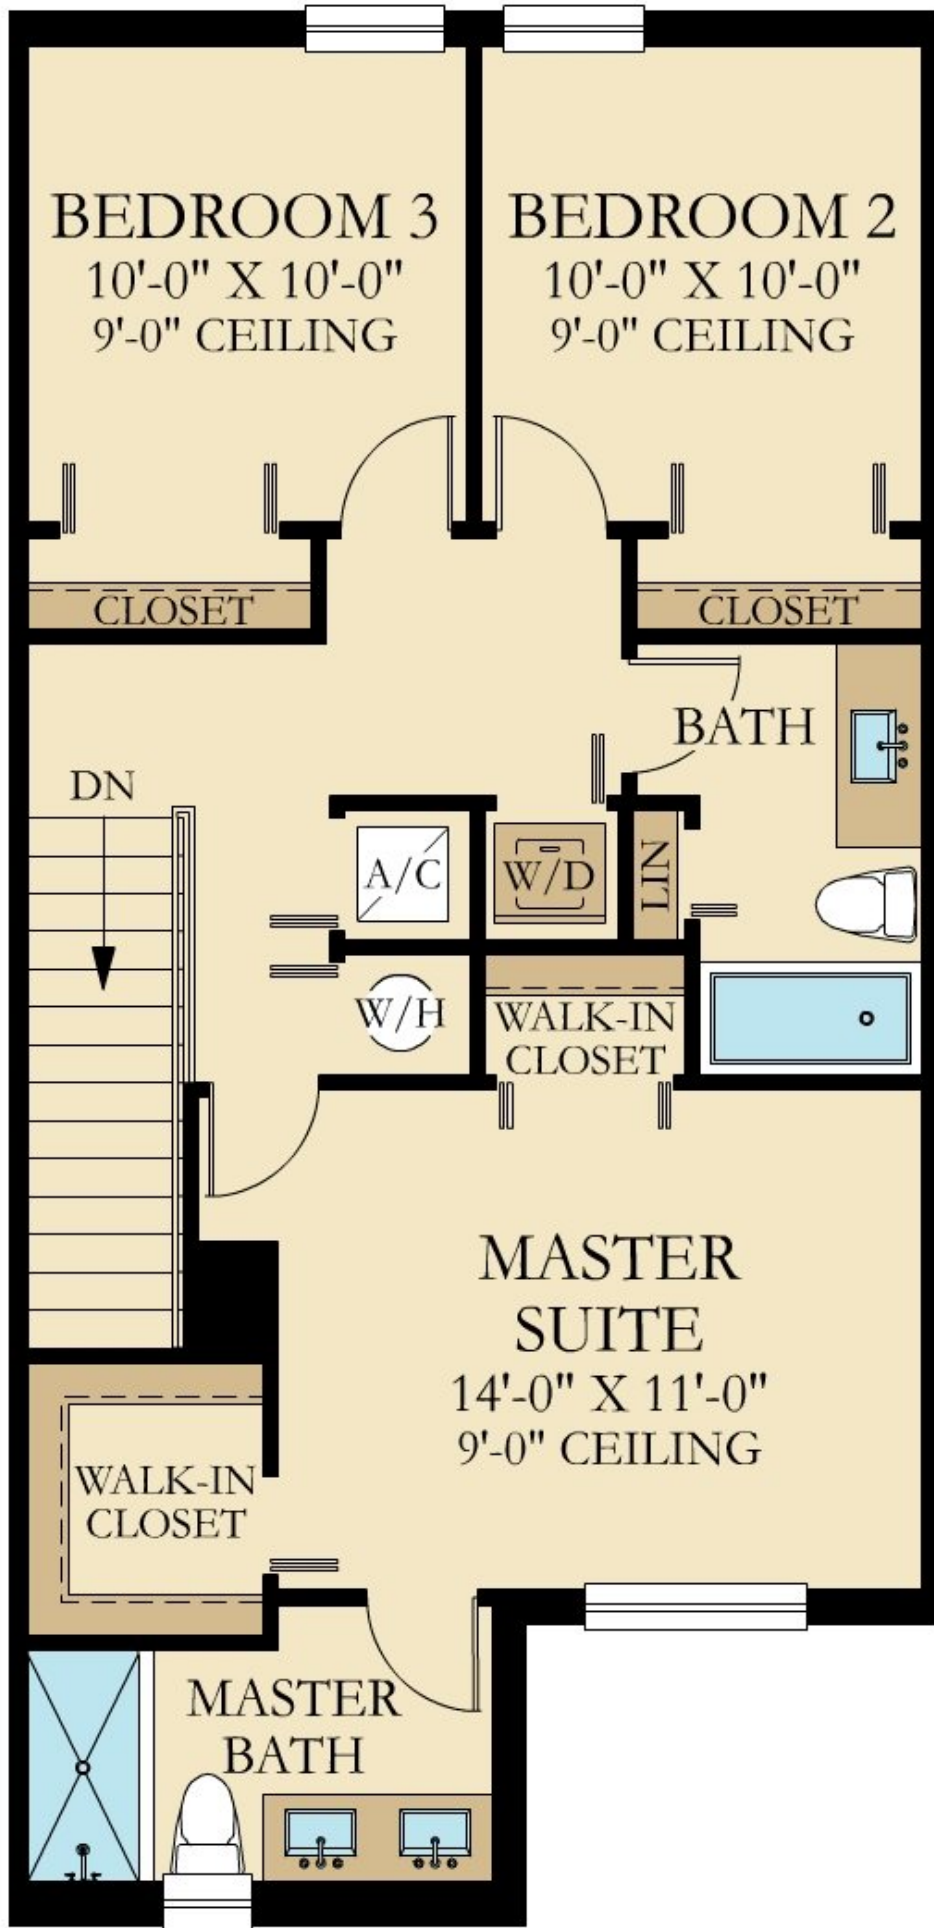

PATIO

GREAT ROOM  
20'-0" X 11'-0"  
9'-0" CEILING

PAN

BATH

D/W

REF.

KITCHEN  
7'-0" X 11'-0"  
9'-0" CEILING

DINING ROOM  
17'-0" X 12'-0"  
9'-0" CEILING

UP

COVERED  
ENTRY

FIRST FLOOR

SECOND FLOOR