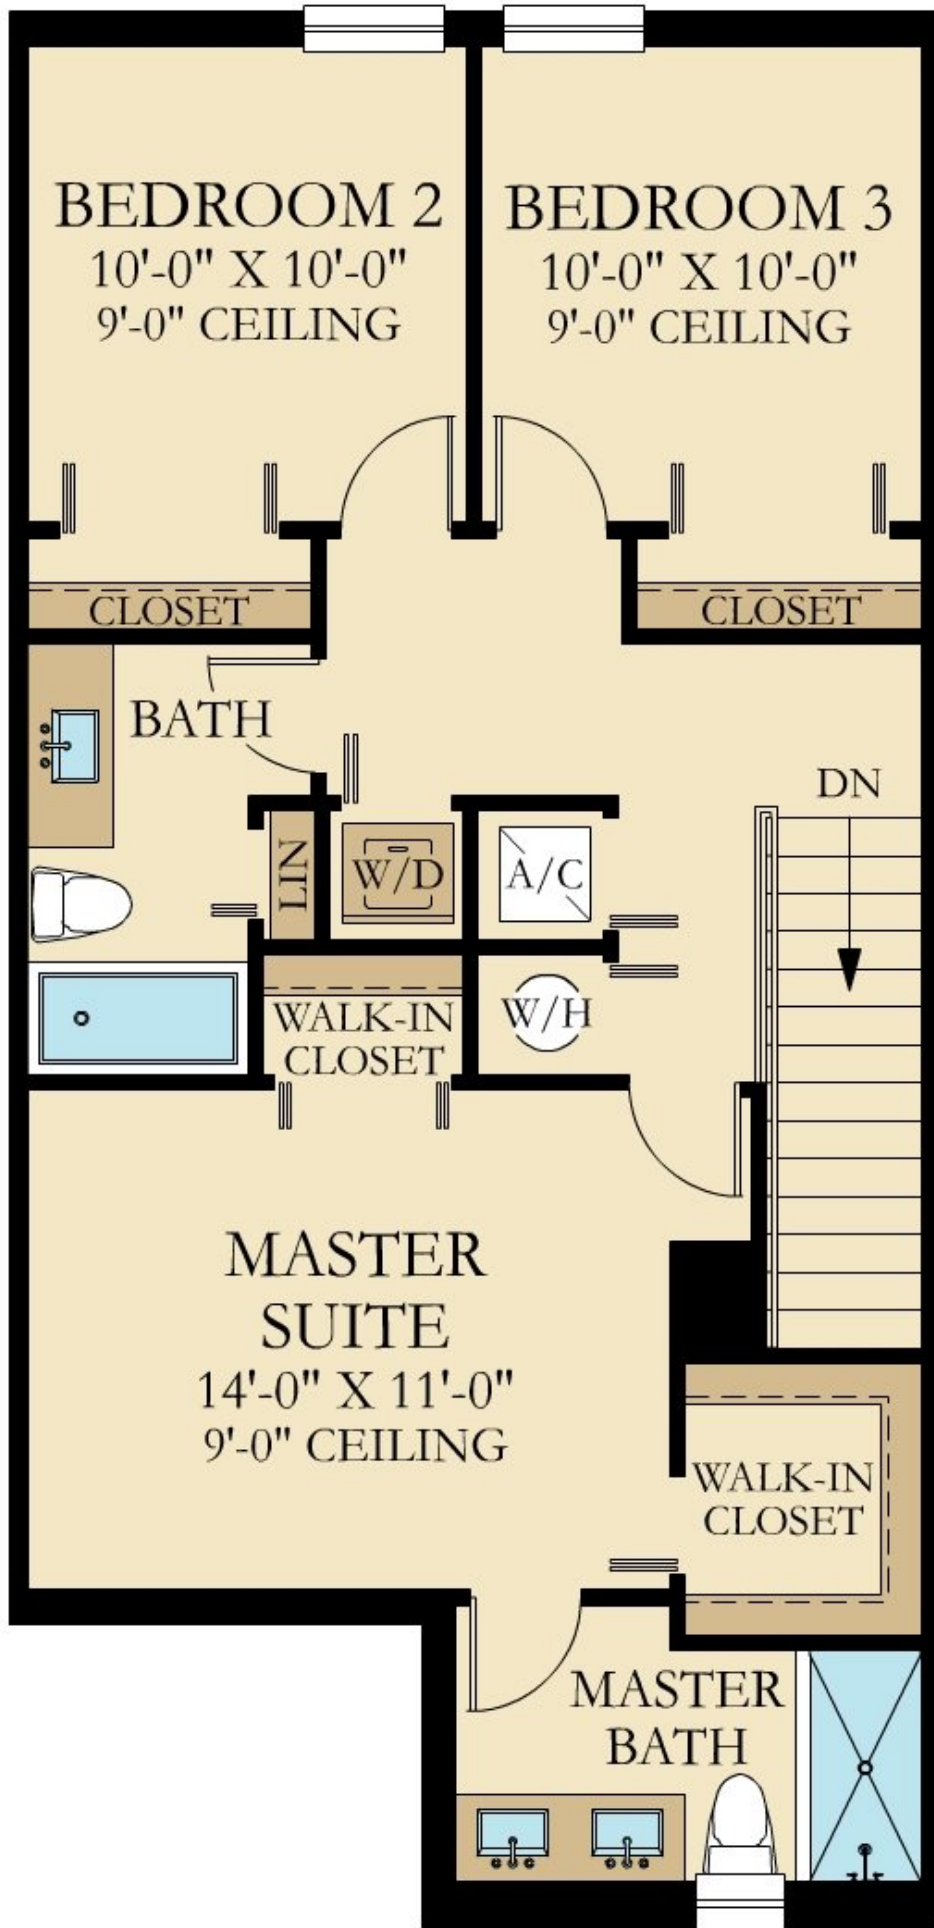

FIRST FLOOR

BEDROOM 2
10'-0" X 10'-0"
9'-0" CEILING

BEDROOM 3
10'-0" X 10'-0"
9'-0" CEILING

CLOSET

CLOSET

BATH

DN

W/D

A/C

WALK-IN CLOSET

W/H

MASTER SUITE

14'-0" X 11'-0"
9'-0" CEILING

WALK-IN CLOSET

MASTER BATH

SECOND FLOOR