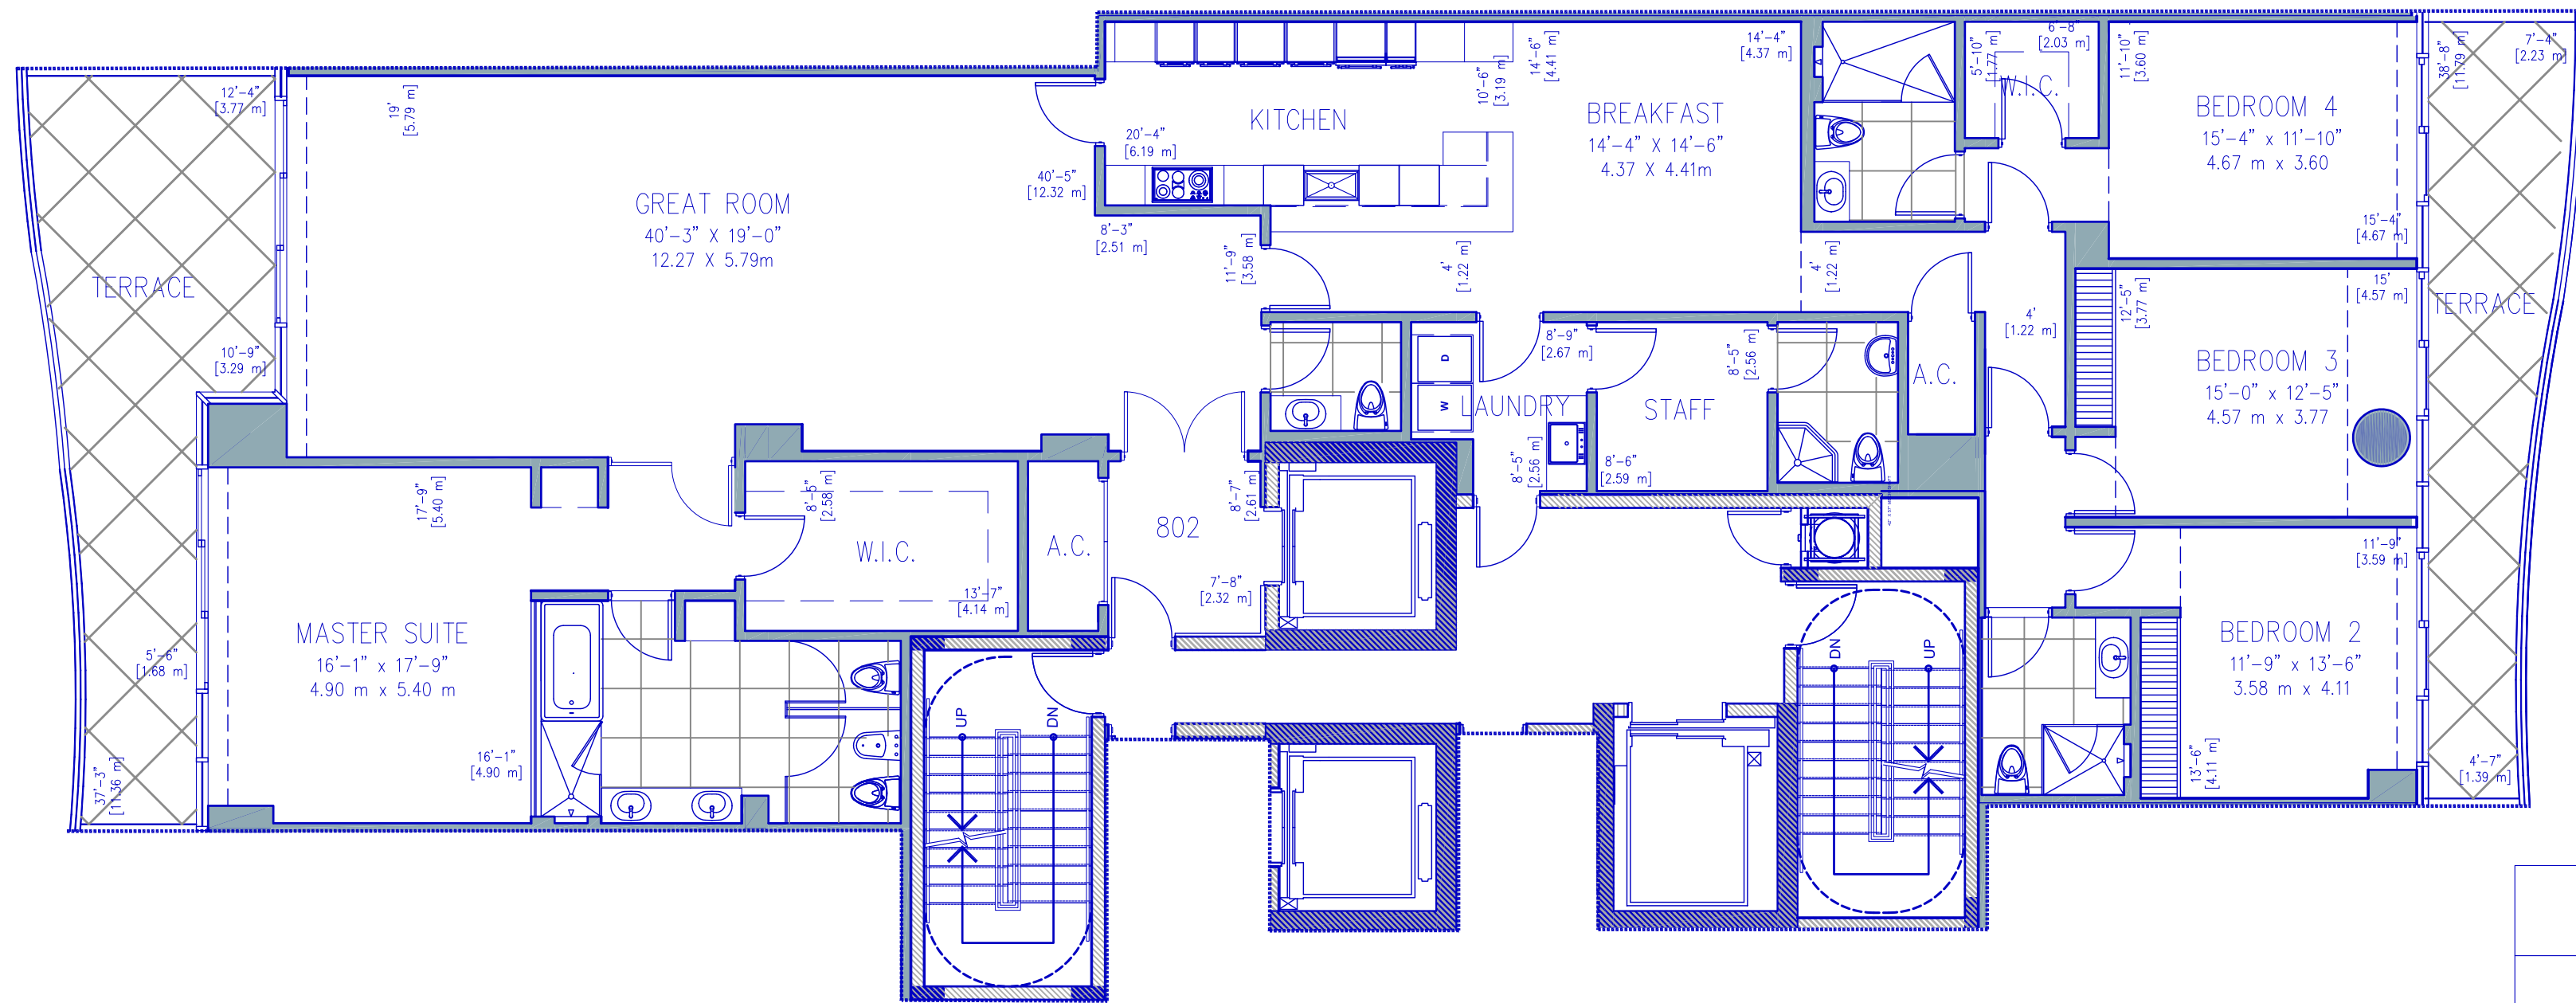

802

RESIDENCE

ocean

ocean

RESIDENCE	3,496.00 sq. ft.	324.78 sq. mt.
TERRACE	572.00 sq. ft.	53.14 sq. mt.
Total:	4,068.00 sq. ft.	377.92 sq. mt.