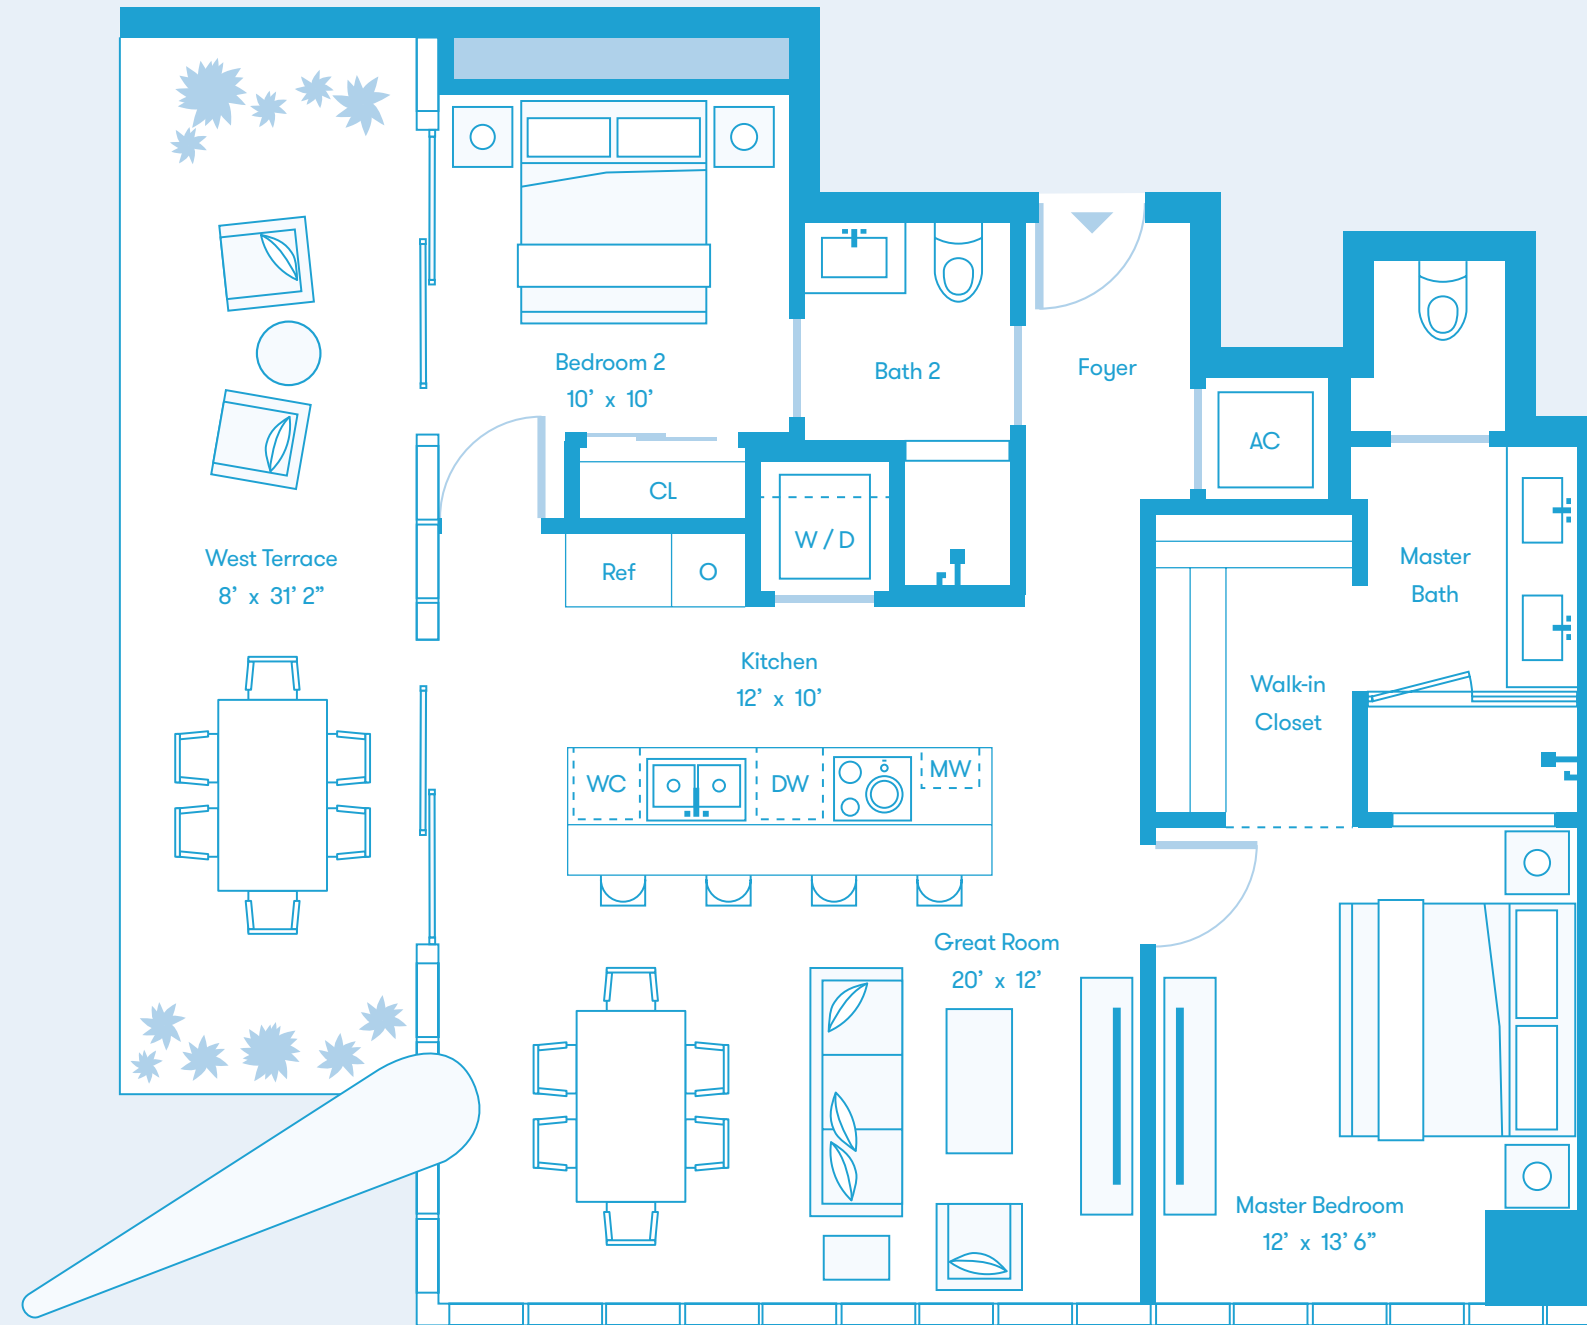

* Level 8 has an extended balcony totaling 1,200 Sq. Ft. / 112 Sq M.

Biscayne Bay