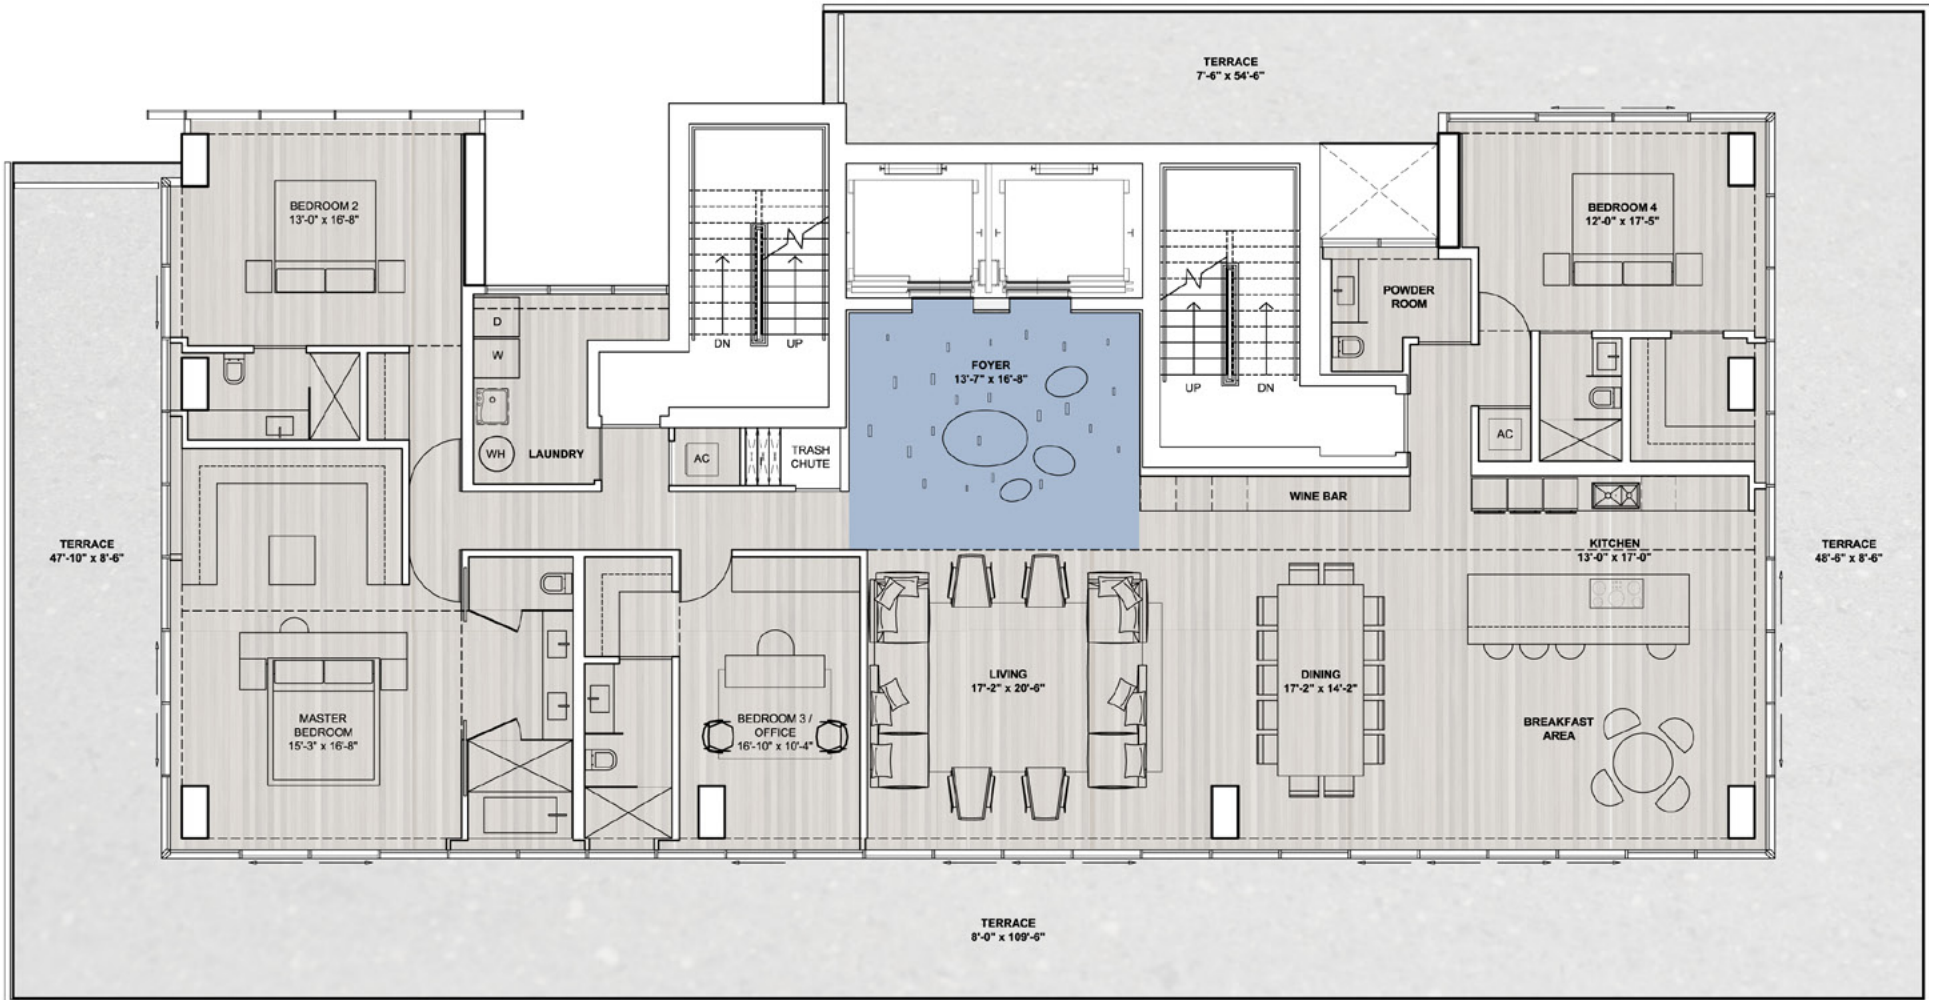

Residence Three /
 Eighth–Fifteenth Floor
 4 Bedroom

Total Areas	Sq. Ft
Internal	3,389
Terrace	2,005
Total	5,394

All plans and renderings are conceptual and are subject to change without notice.