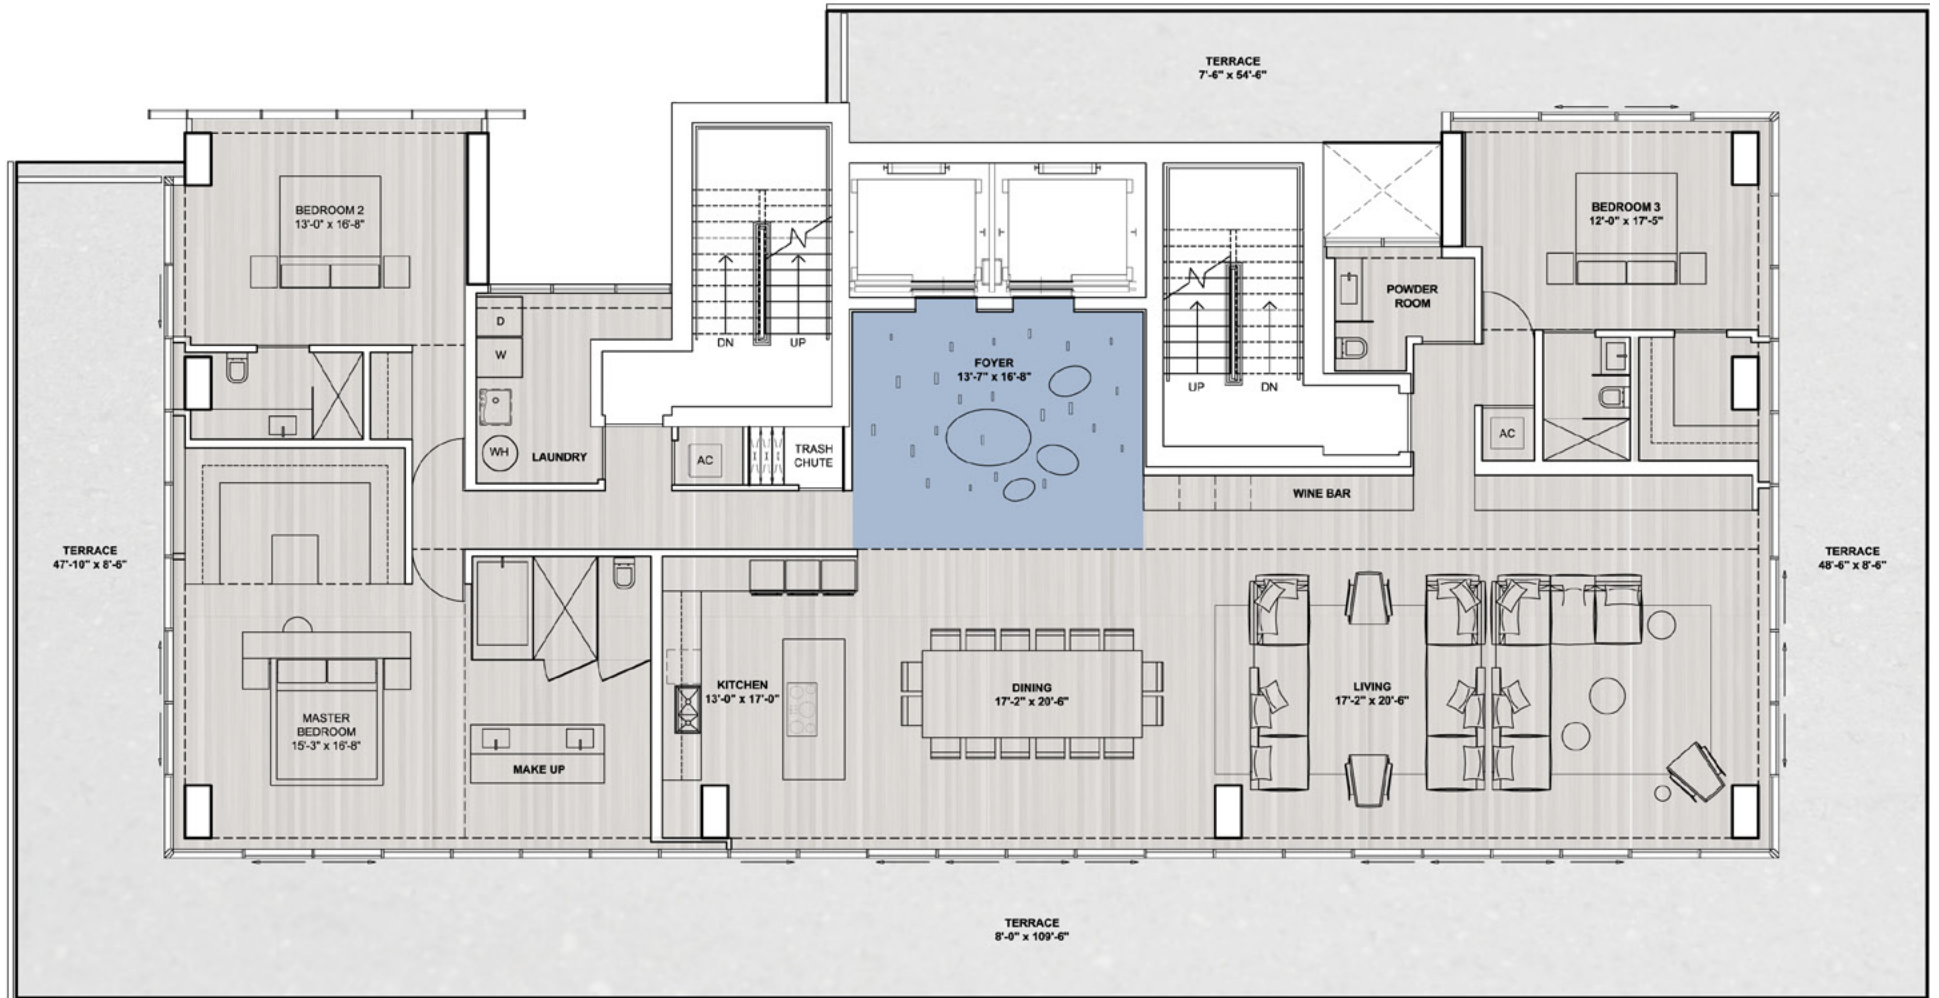

Residence Three /
 Eighth–Fifteenth Floor
 3 Bedroom

Total Areas	Sq. Ft
Internal	3,389
Terrace	2,005
Total	5,394

All plans and renderings are conceptual and are subject to change without notice.