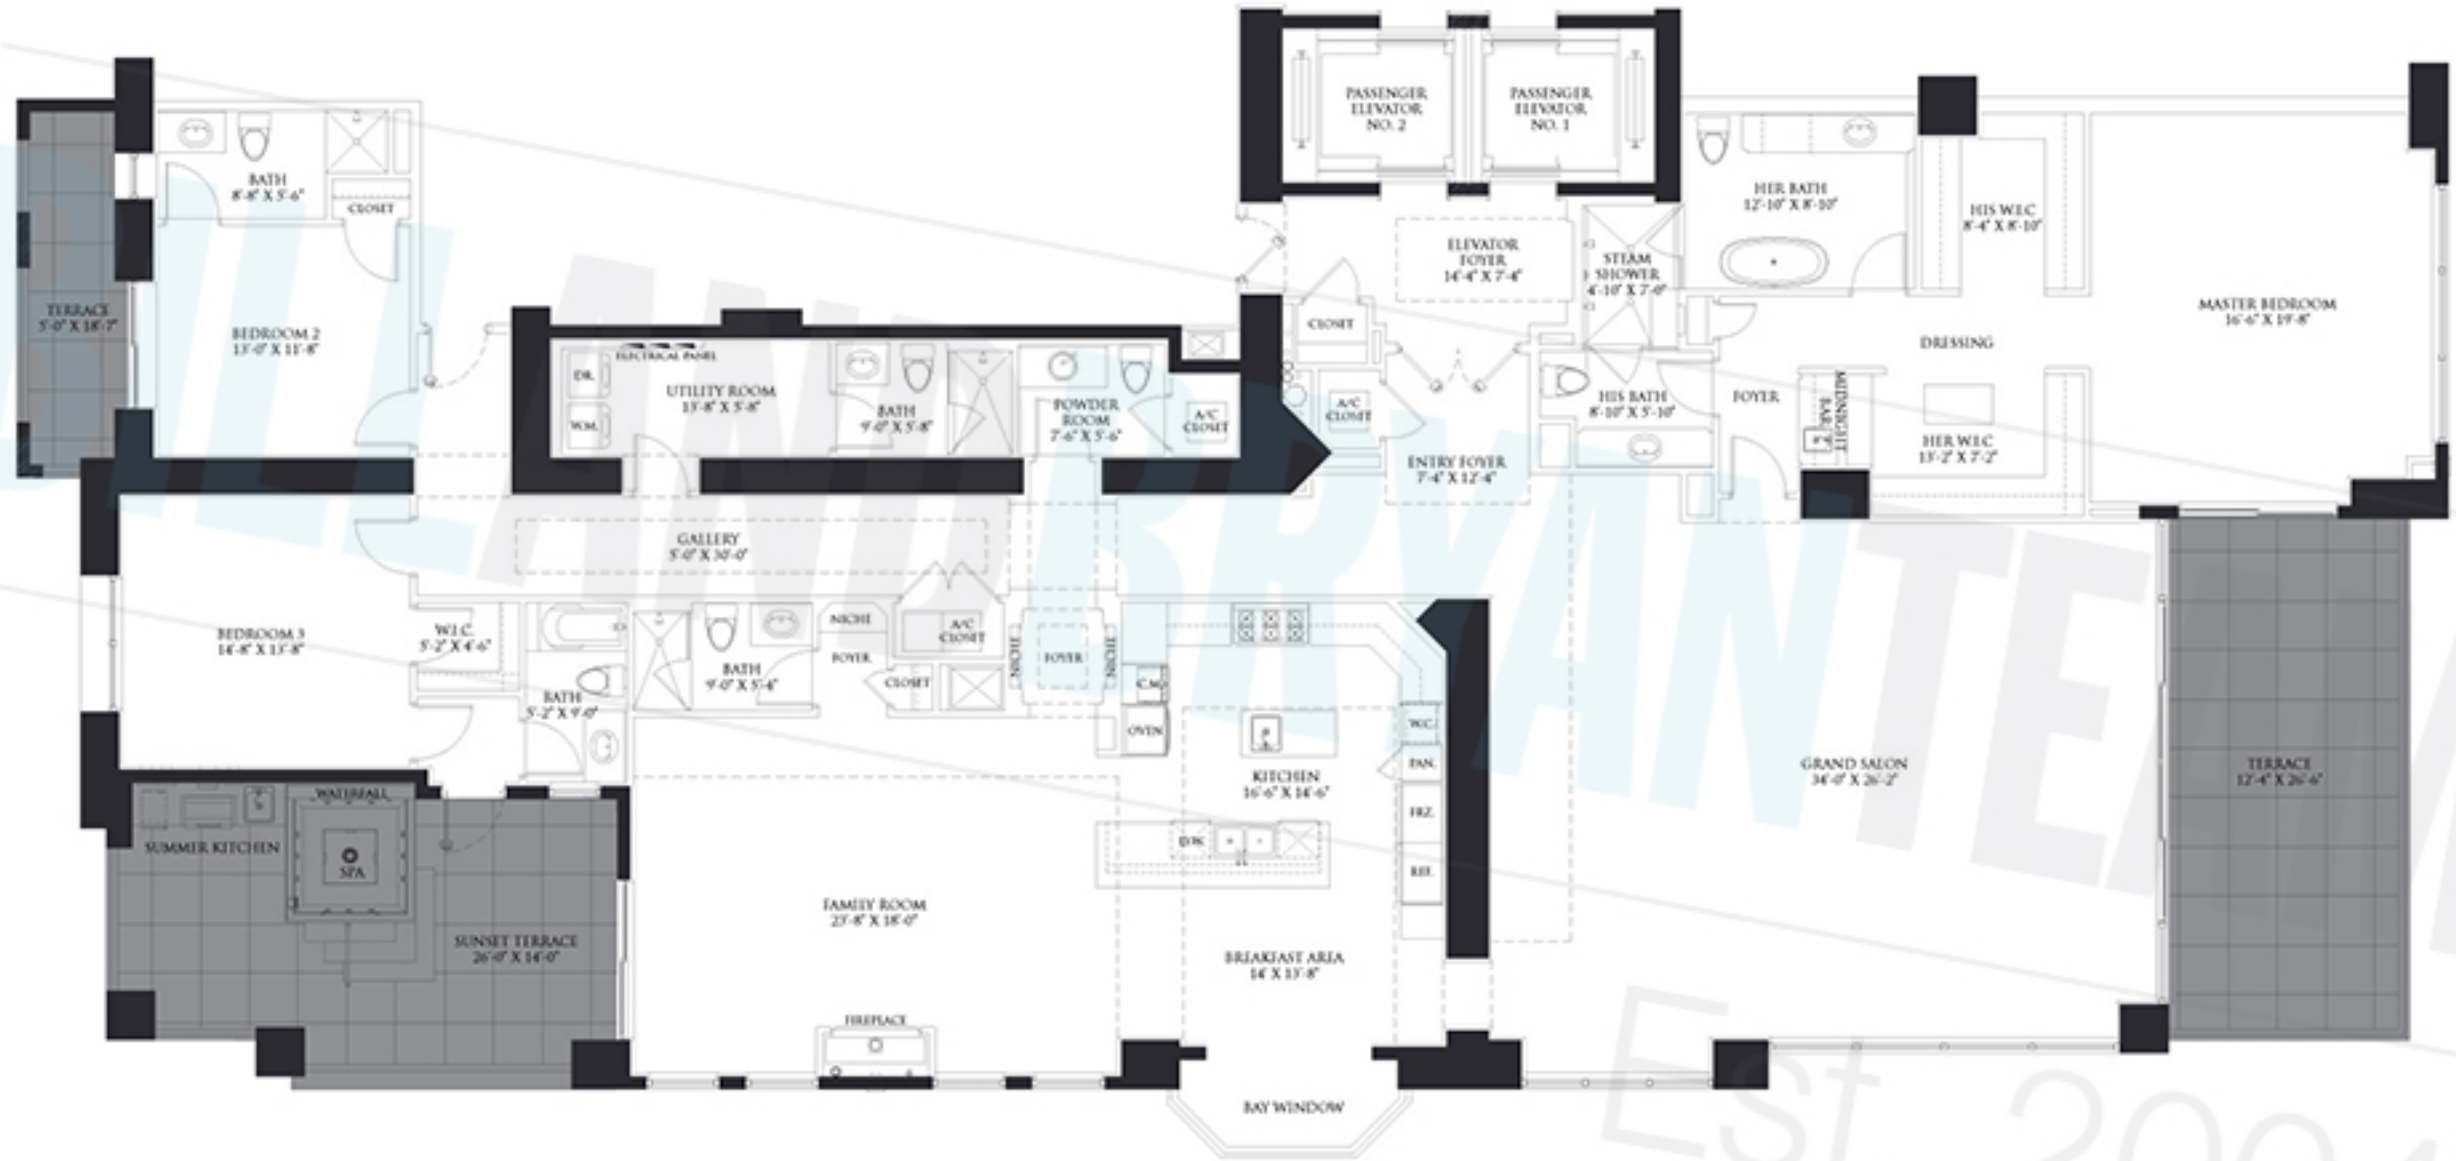

THE MANSIONS AT ACQUALINA

Private Residences

BILLANDBRYANTEAM

Est. 2004

VILLA D'ACQUA

3 BEDROOMS / OPTIONAL 4 BEDROOMS | 6.5 BATHS | GRAND SALON | FAMILY ROOM | EAT-IN KITCHEN | STAFF ROOM | SPA | SUMMER KITCHEN

ENCLOSED AREA: 4,609 SQ. FT. | 428.1 SQ. METERS
 TERRACE AREA: 804 SQ. FT. | 74.6 SQ. METERS
 TOTAL AREA: 5,413 SQ. FT. | 502.8 SQ. METERS

PAINT TO PAINT
 RESIDENCE: 4,029 SQ. FT. | 374.3 SQ. METERS