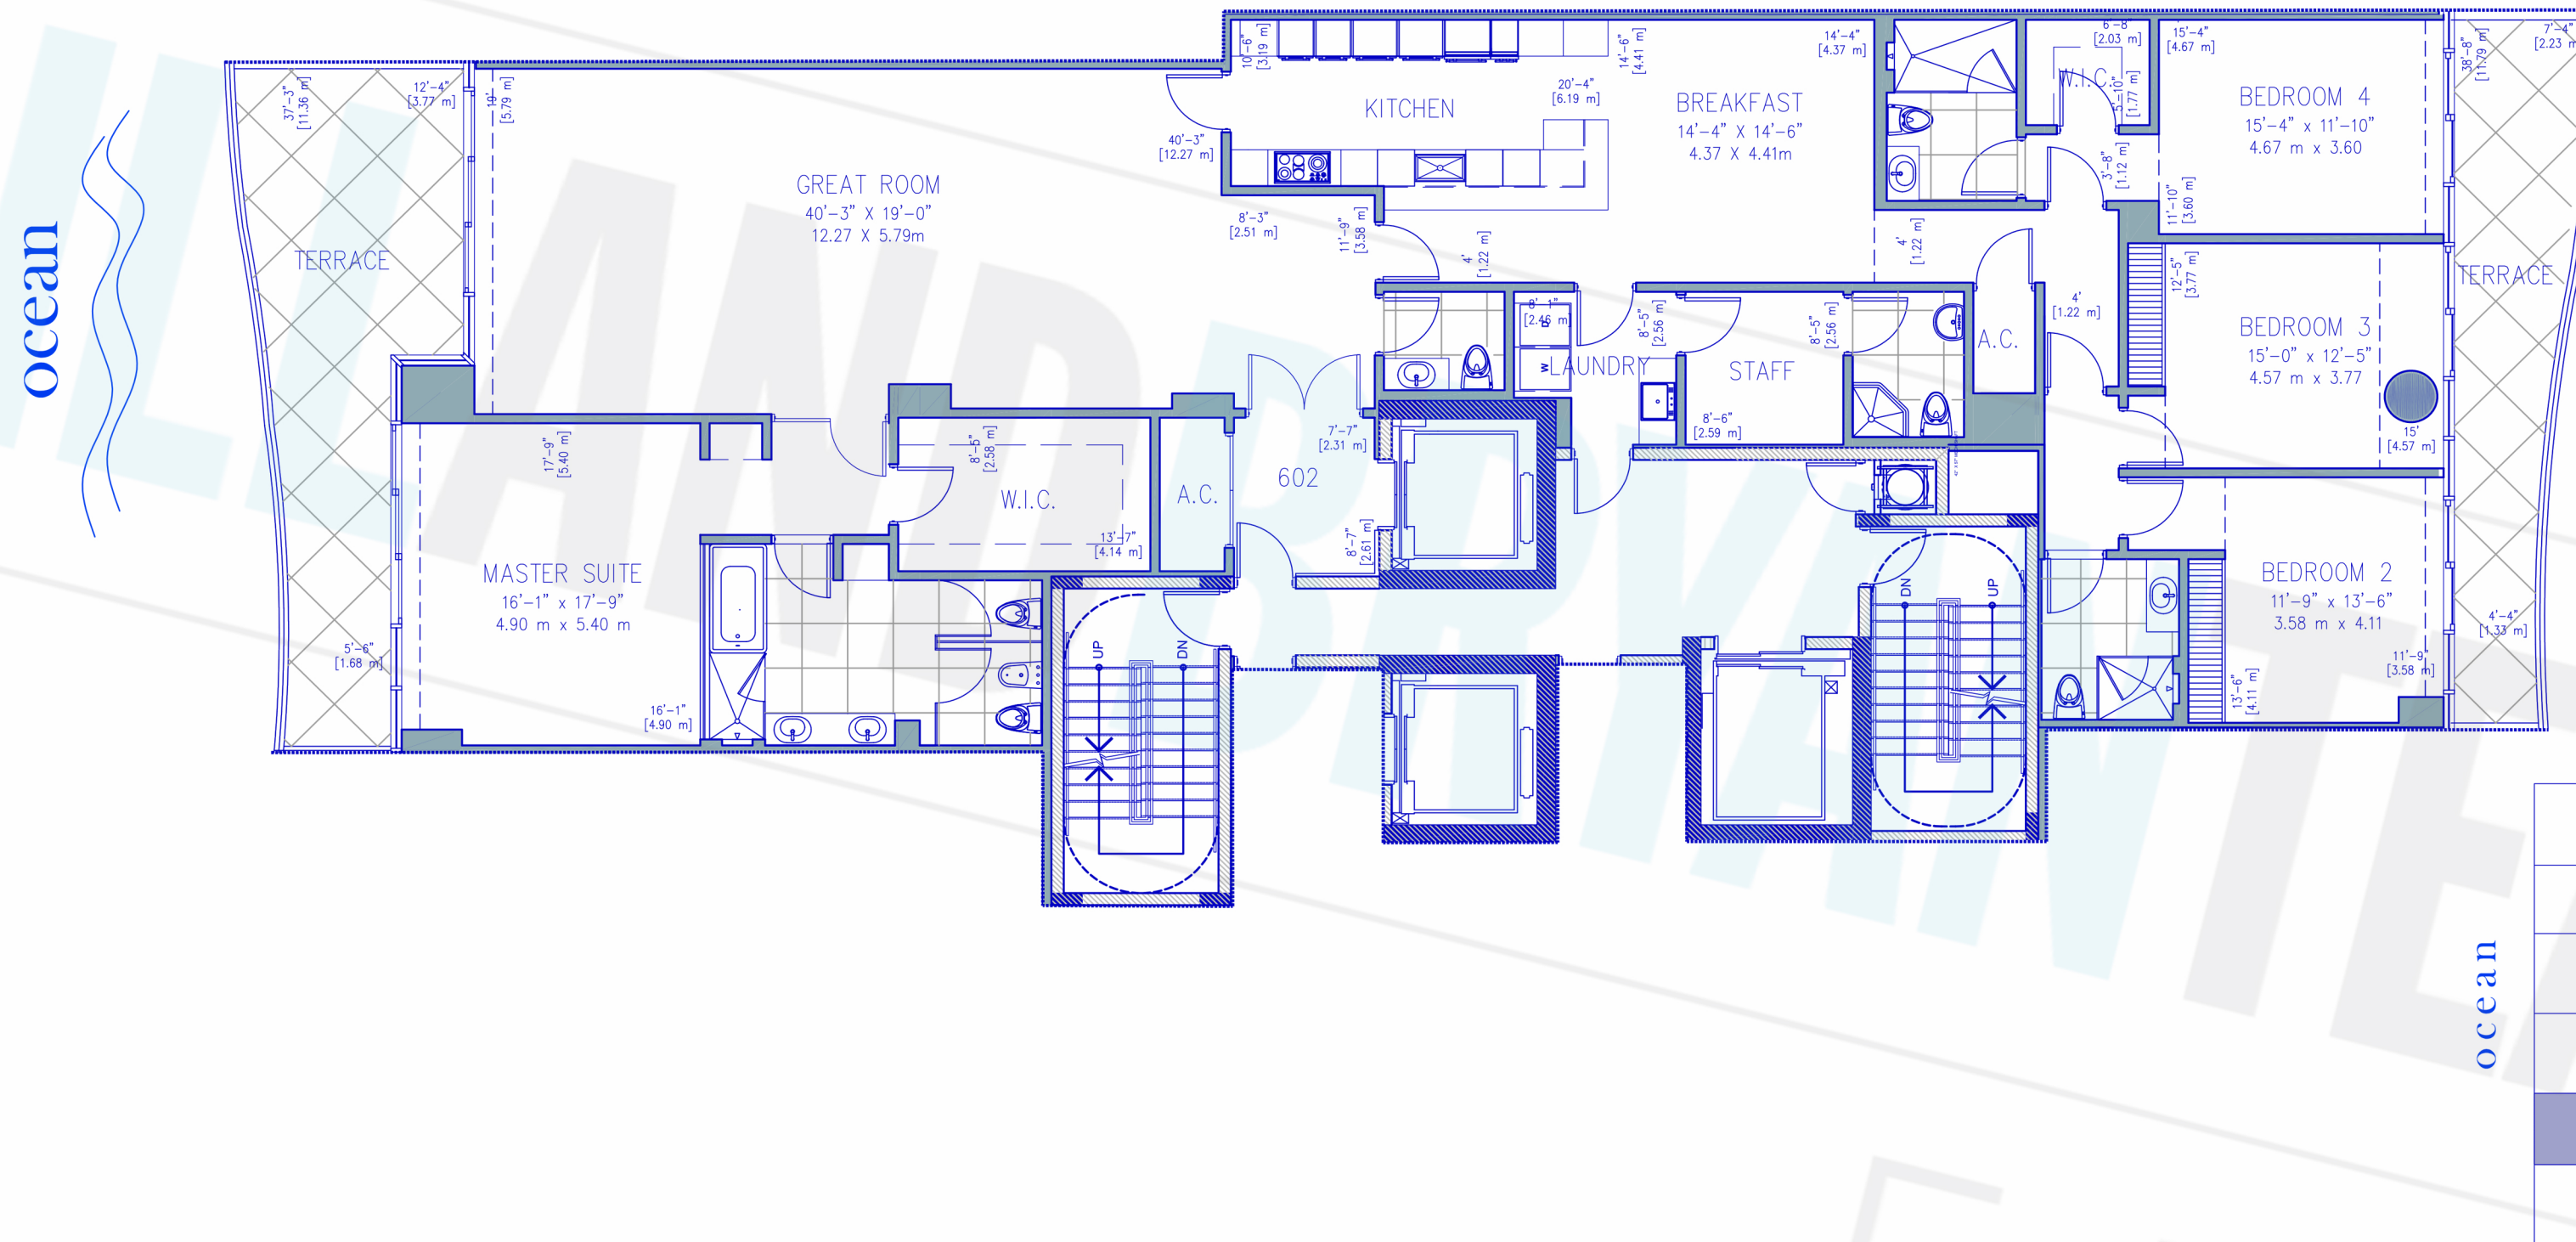

602

RESIDENCE

BILLANDBRYANTEAM

Est. 2004

RESIDENCE	3,496.00 sq. ft.	324.78 sq. mt.
TERRACE	572.00 sq. ft.	53.14 sq. mt.
Total:	4,068.00 sq. ft.	377.92 sq. mt.