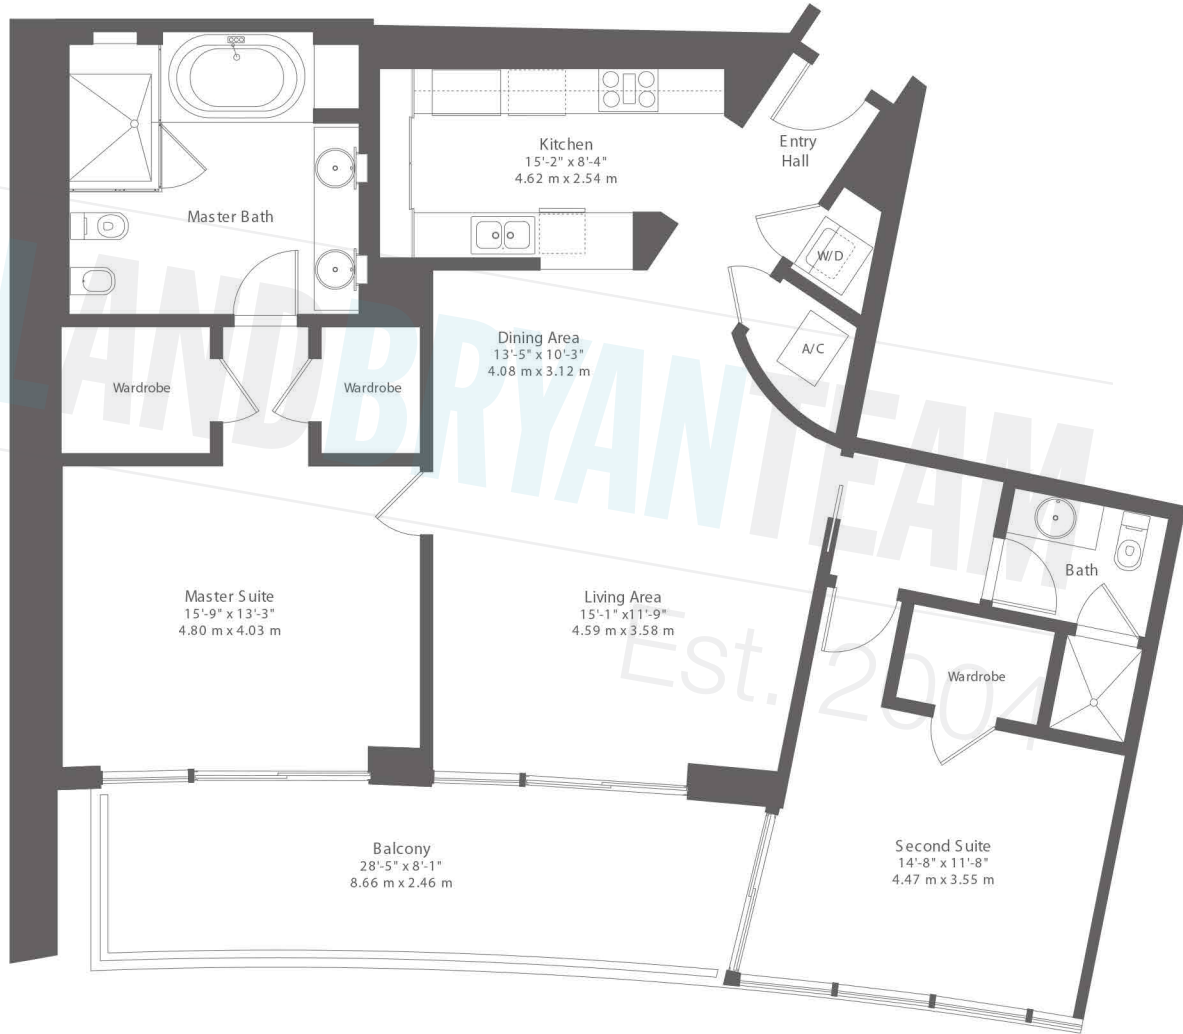

## residence G

2 bedrooms, 2 baths  
1,536 sq. ft. 142.70 m<sup>2</sup>  
226 sq. ft. 21.00 m<sup>2</sup> balcony

1,762 sq. ft. 163.70 m<sup>2</sup> total

Est. 2004