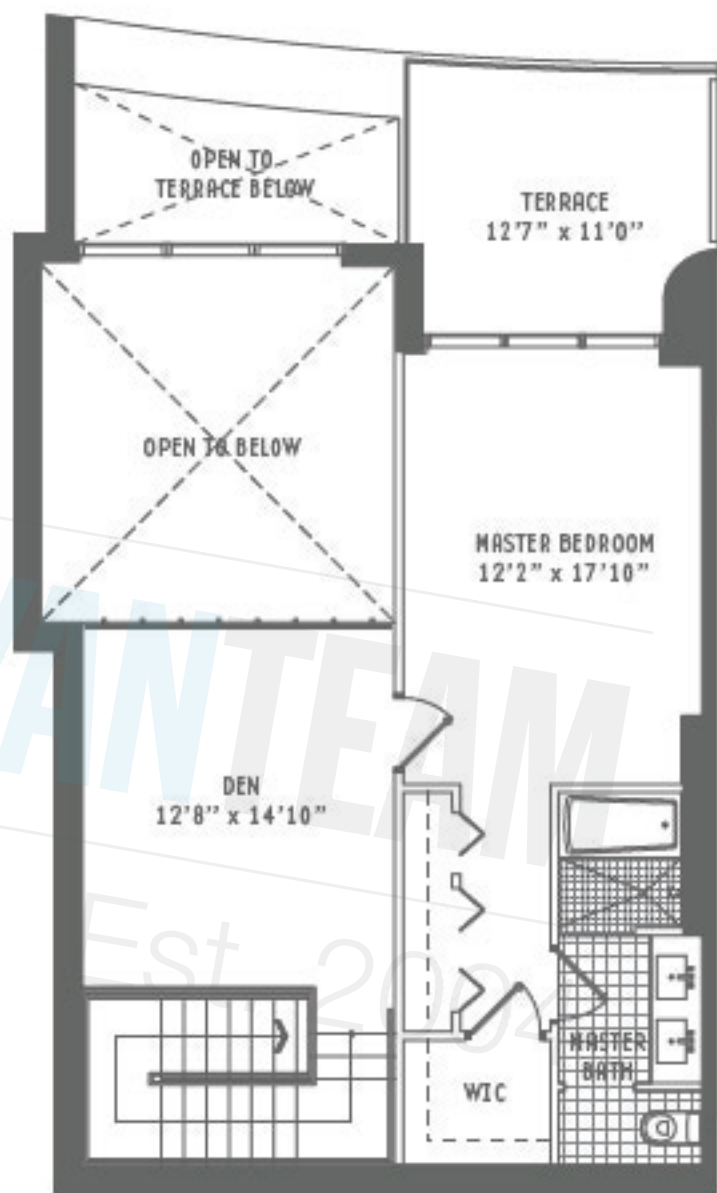

Level 1

Level 2

Townhouse CR 2 Bedroom + Den • 2.5 Bath

Interior Level 1	973 sq ft	90.0 m ²
Interior Level 2	615 sq ft	57.0 m ²
Terrace	261 sq ft	24.0 m ²
Total area	1,849 sq ft	171.0 m²

BILLANDBRYANTEAM

Est. 2004