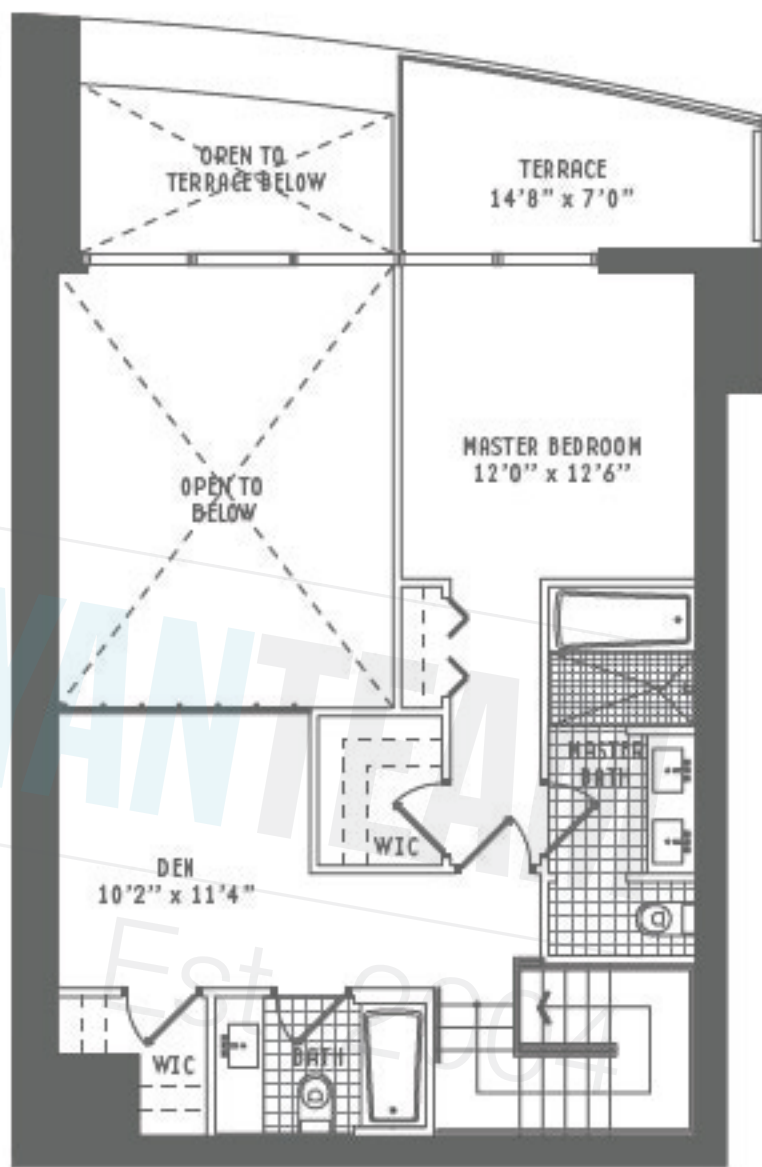

Level 1

Level 2

Townhouse B1 2 Bedroom + Den • 3.5 Bath

Interior Level 1	971 sq ft	90.0 m ²
Interior Level 2	651 sq ft	59.0 m ²
Terrace	305 sq ft	19.0 m ²
Total area	1,927 sq ft	168.0 m²

BILLANDBRYANTEAM

Est. 2004