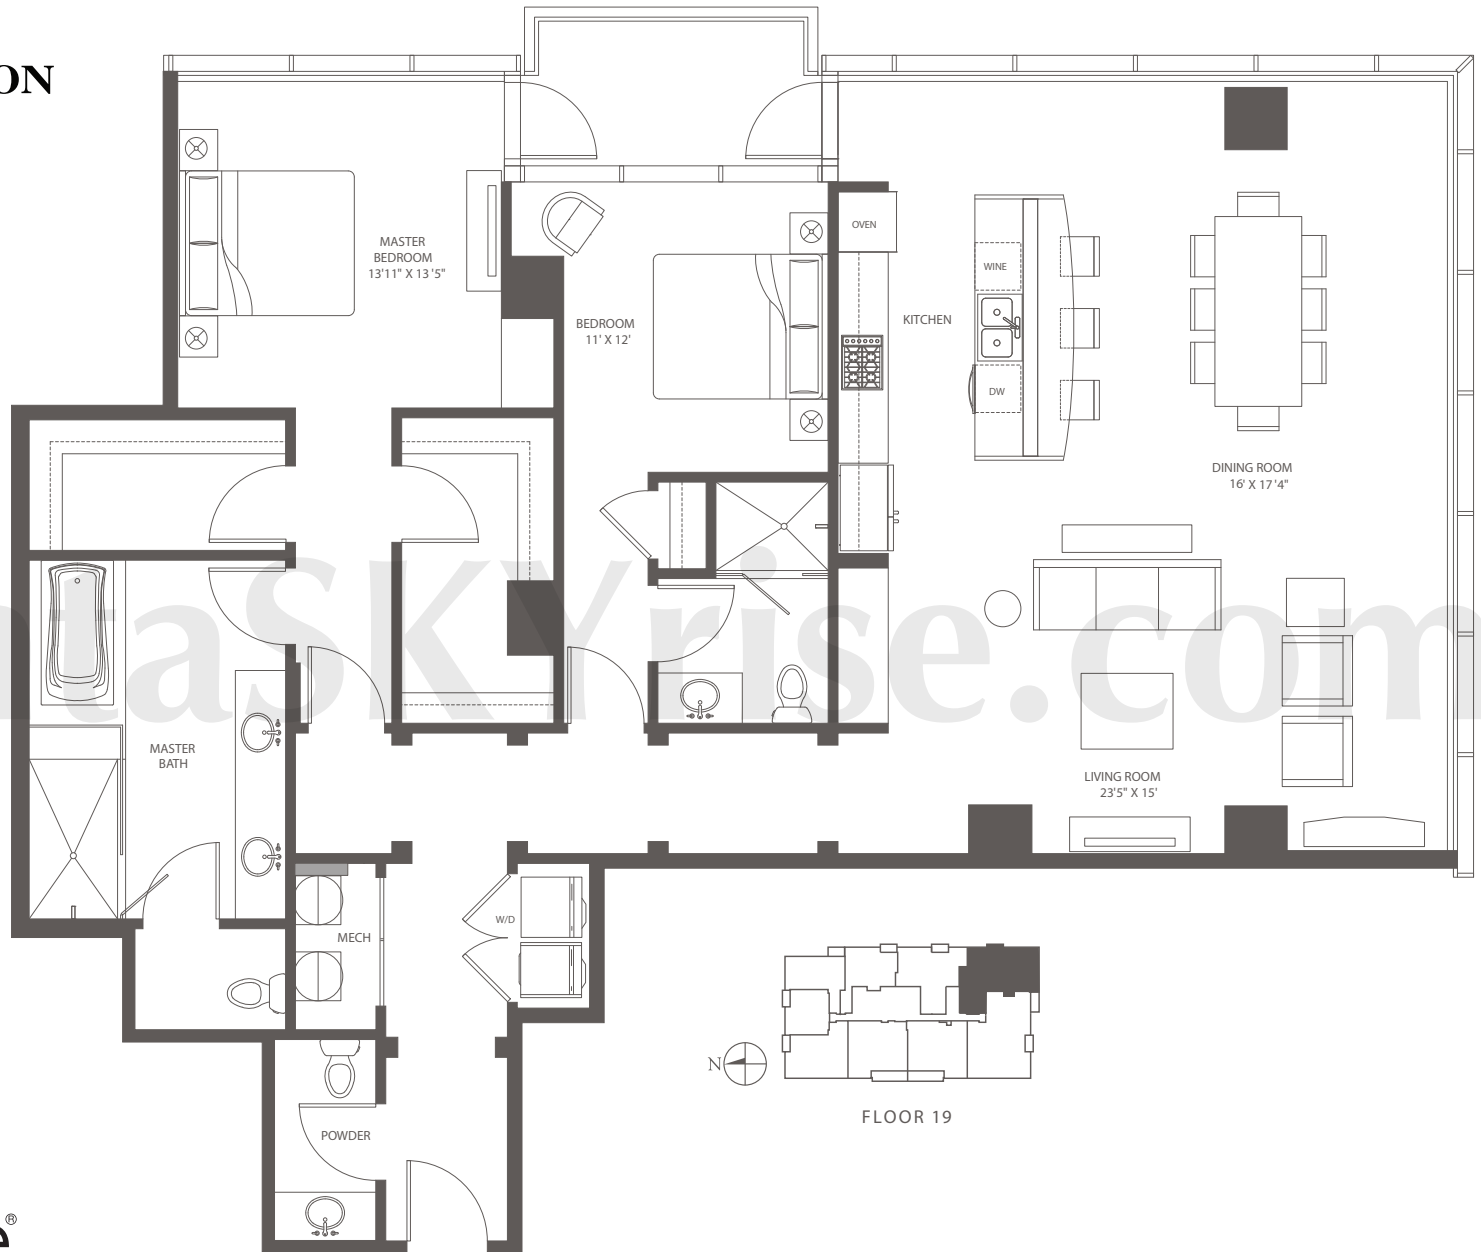

THE RITZ-CARLTON RESIDENCES

ATLANTA, BUCKHEAD

RESIDENCE
1904

2 BEDROOMS
2.5 BATHS

TOTAL: 2,181 SQ. FT
INTERIOR: 2,098 SQ. FT
EXTERIOR: 83 SQ. FT

atlanta**SKY**rise®
Atlanta Luxury Condos