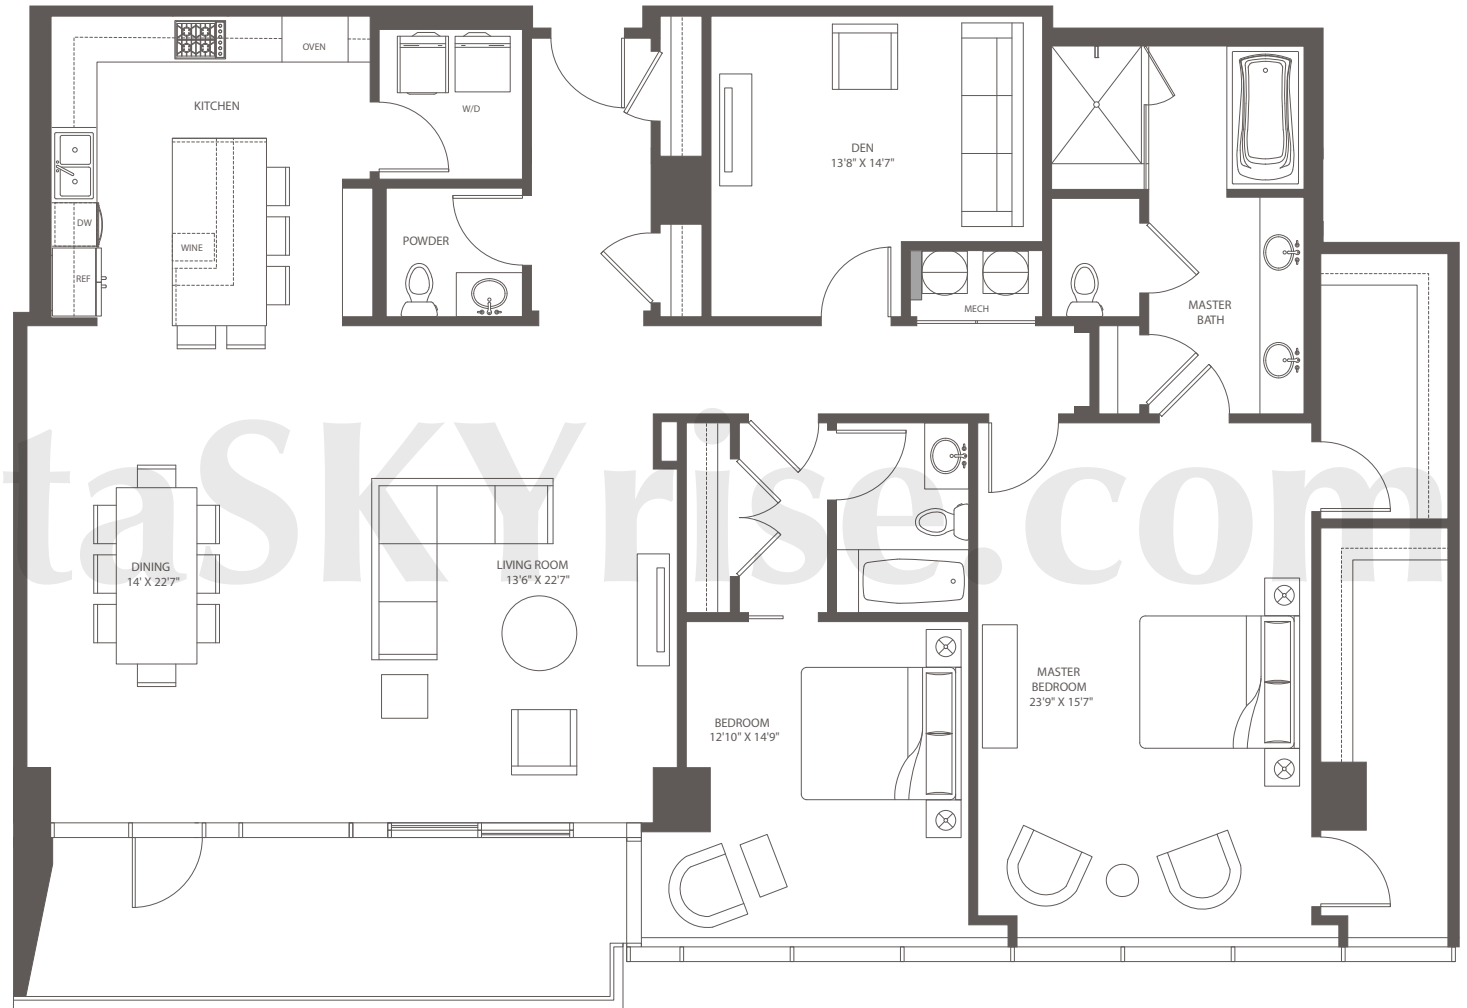

# THE RITZ-CARLTON RESIDENCES

ATLANTA, BUCKHEAD

RESIDENCE  
1801

2 BEDROOMS, DEN  
2.5 BATHS

TOTAL: 2,767 SQ. FT  
INTERIOR: 2,551 SQ. FT  
EXTERIOR: 216 SQ. FT

FLOOR 18

atlanta**SKY**rise<sup>®</sup>  
Atlanta Luxury Condos