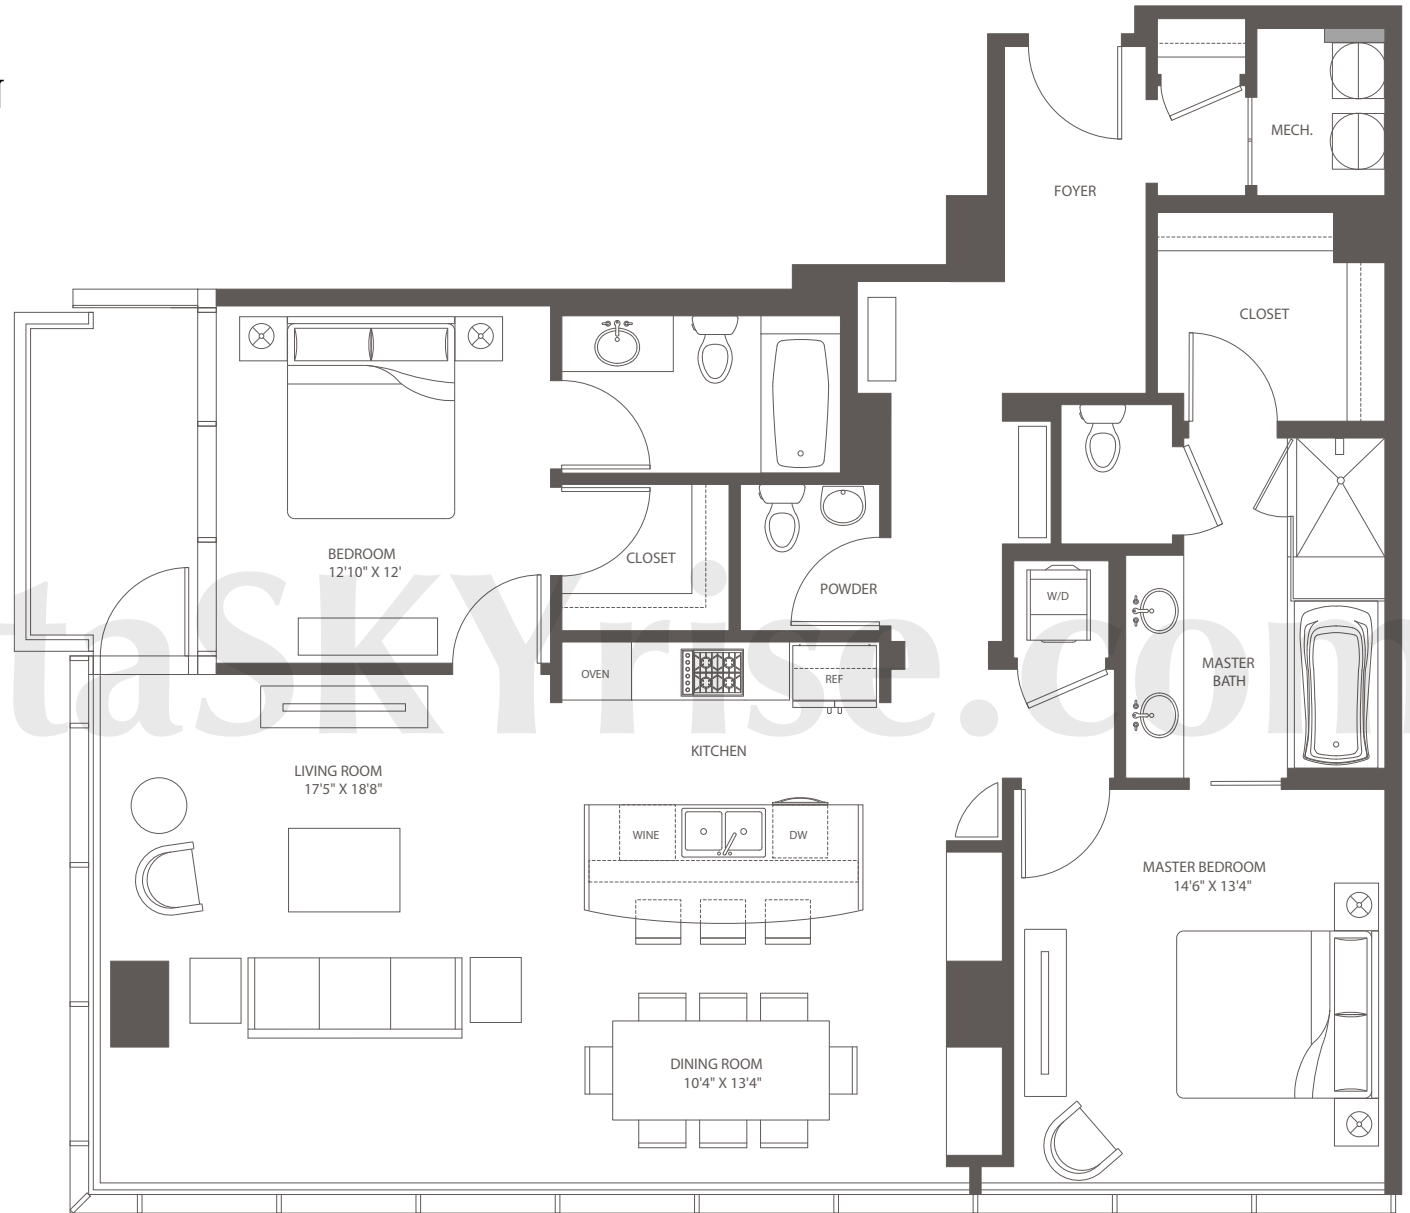

THE RITZ-CARLTON RESIDENCES

ATLANTA, BUCKHEAD

RESIDENCE
07

2 BEDROOMS
2.5 BATHS

TOTAL: 1,721 SQ. FT
INTERIOR: 1,638 SQ. FT
EXTERIOR: 83 SQ. FT

FLOOR 18

FLOORS 19-24

atlanta**SKY**rise®
Atlanta Luxury Condos