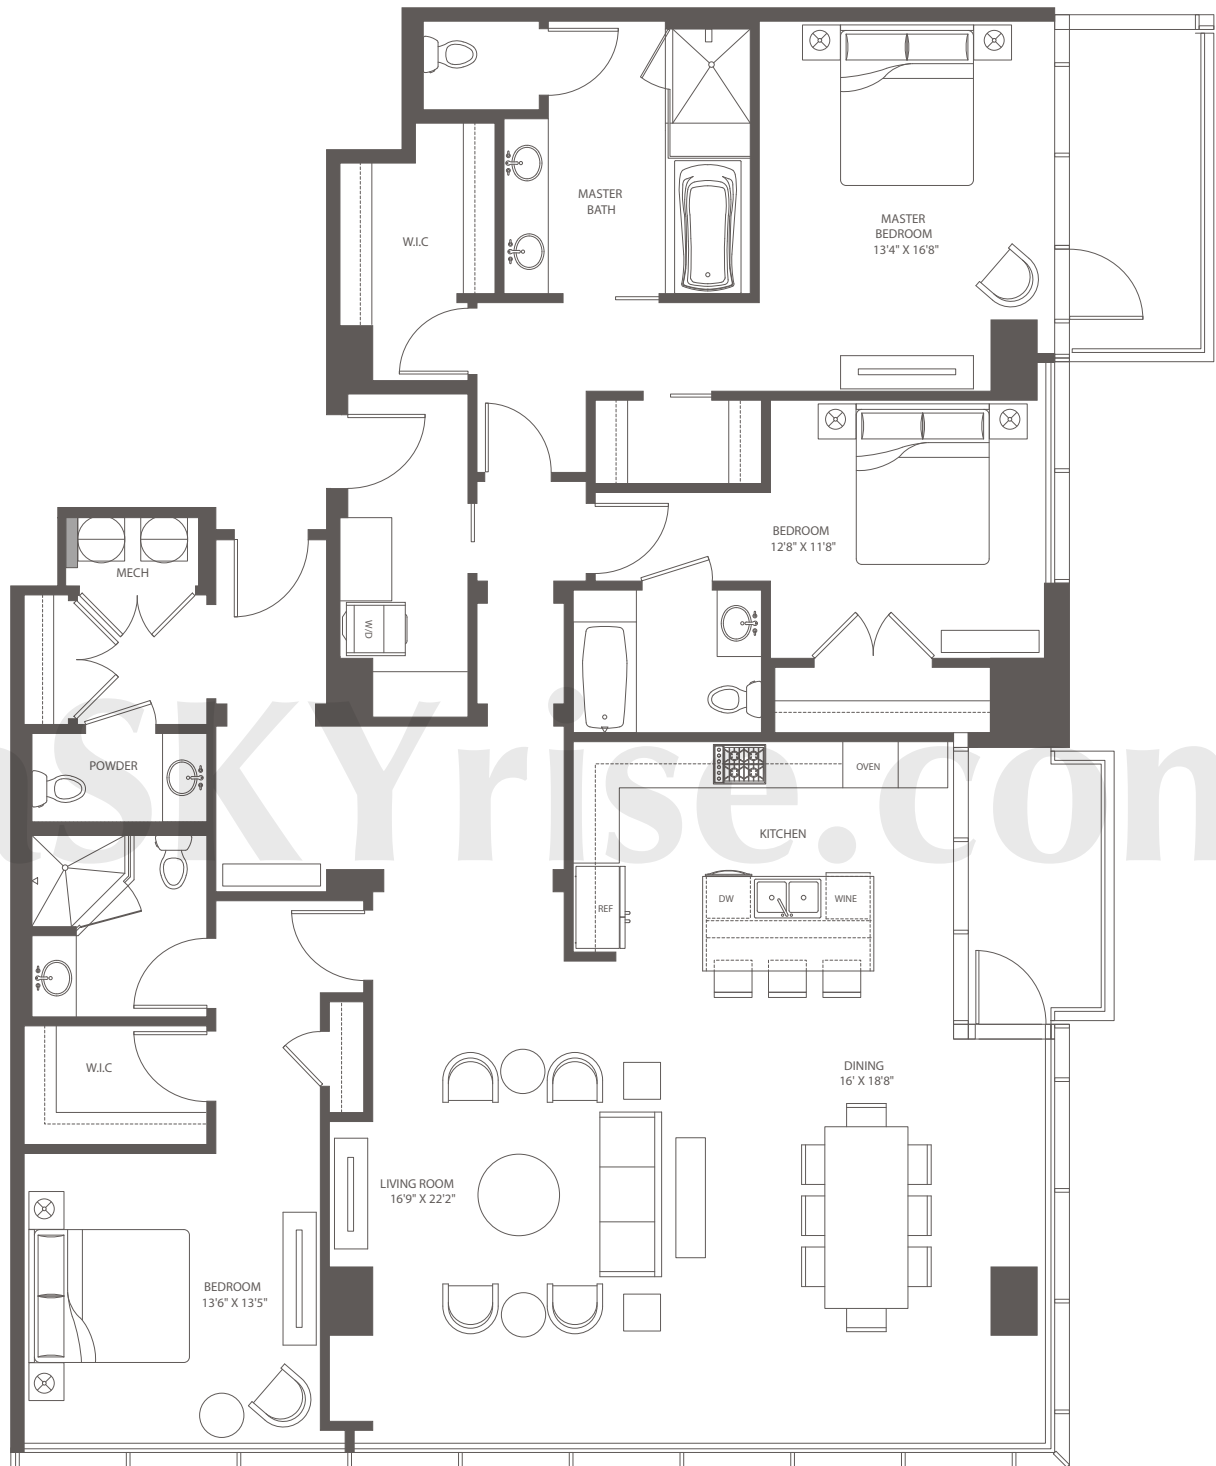

THE RITZ-CARLTON RESIDENCES®
ATLANTA, BUCKHEAD

RESIDENCE
03

3 BEDROOMS
3.5 BATHS

TOTAL: 2,881 SQ. FT
INTERIOR: 2,699 SQ. FT
EXTERIOR: 182 SQ. FT

FLOORS 21-29

atlanta**SKY**rise®
Atlanta Luxury Condos

The Ritz-Carlton Residences, Atlanta, Buckhead are not owned, developed or sold by The Ritz-Carlton Hotel Company, L.L.C. 3630 South Tower Residential, LLC uses The Ritz-Carlton marks under license from The Ritz-Carlton Hotel Company, L.L.C. This promotional material is not intended to constitute an offering in violation of the law of any jurisdiction. These materials and the features and amenities depicted herein are based upon current development plans, which are subject to change without notice. No guarantee is made that the features and amenities depicted by artists' renderings or otherwise described will be built, or, if built, will be the same type, size, or nature as depicted or described.