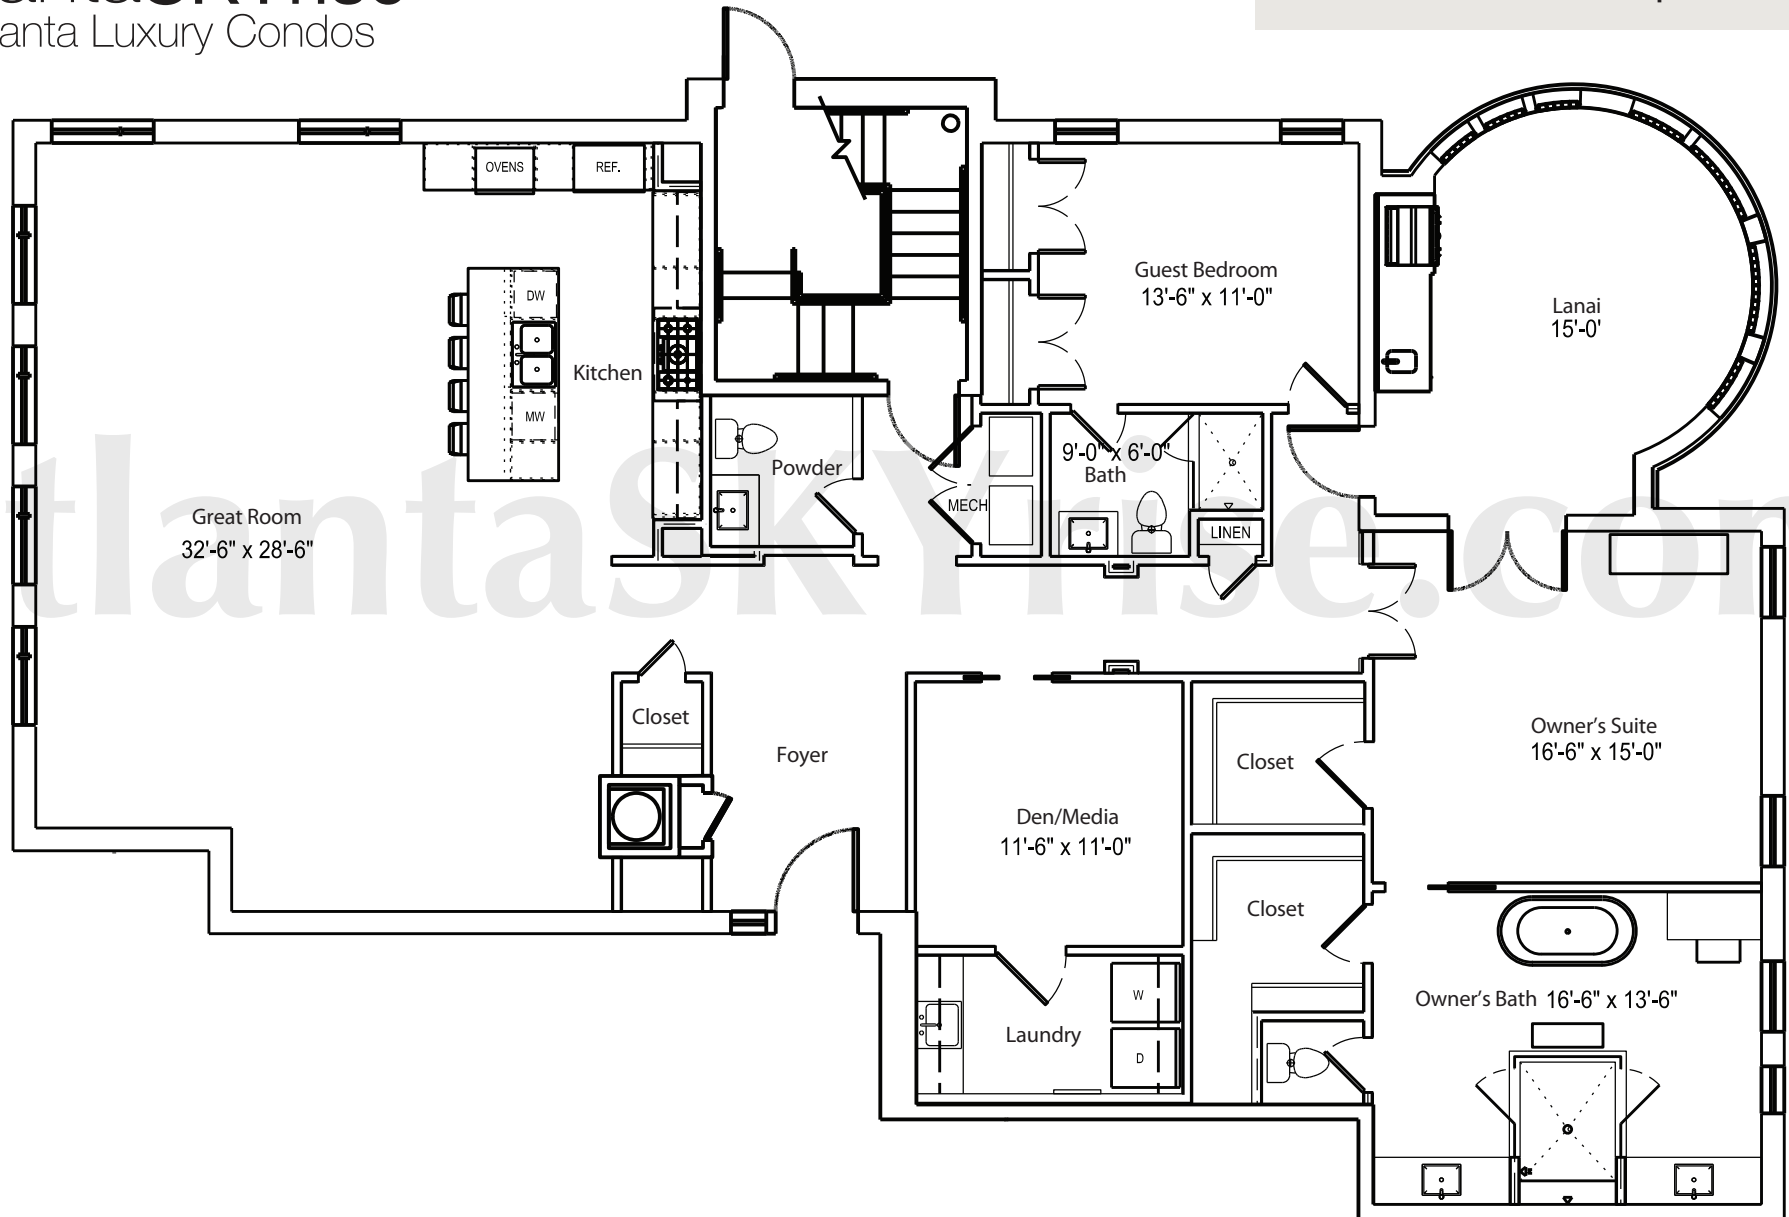

atlanta**SKY**rise[®]
Atlanta Luxury Condos

ONE MUSEUM PLACE

1F Interior 2,267 square feet
Lanai 251 square feet

Any Person who is concerned about any representations regarding this floor plan should do his/her own investigation as to the dimensions, measurements and square footages. These plans are merely approximations and may not reflect the actual as-built conditions of the Condominium. Due to the nature of the construction process, there may be variations between the actual as-built conditions and these plans. Furthermore, the developer reserves the rights to revise these plans as it determines appropriate in its discretion.