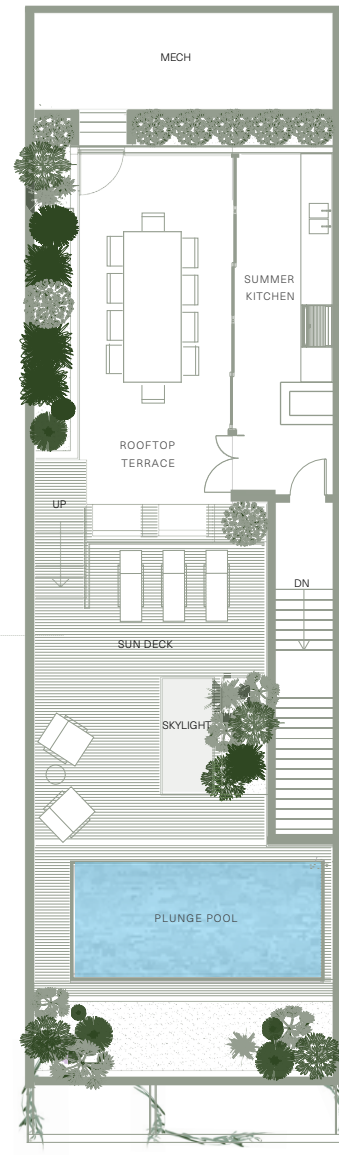

FIRST FLOOR

SECOND FLOOR

ROOFTOP

3 BEDS + OFFICE | 5.5 BATHS | 5,864 SQ FT TOTAL  
3,702 SQ FT INTERIOR | 2,162 SQ FT EXTERIOR