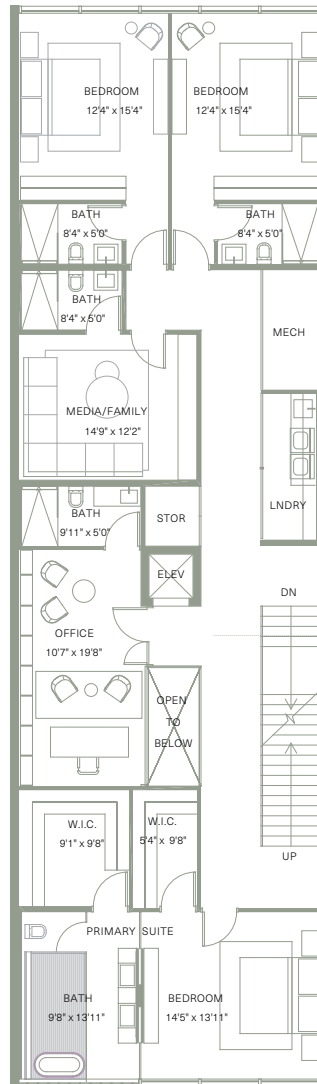

FIRST FLOOR

SECOND FLOOR

ROOFTOP

3 BEDS + OFFICE | 5.5 BATHS | 5,864 SQ FT TOTAL  
3,702 SQ FT INTERIOR | 2,162 SQ FT EXTERIOR