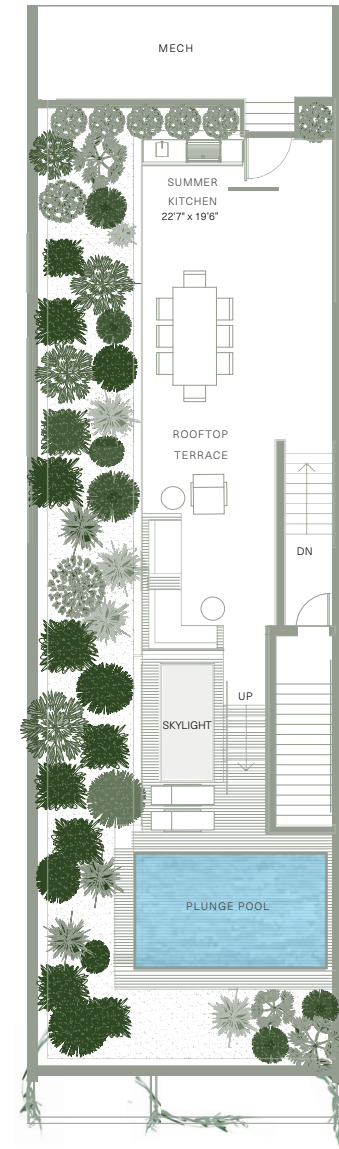

FIRST FLOOR

SECOND FLOOR

ROOFTOP

3 BEDS + OFFICE | 5.5 BATHS | 6,489 SQ FT
3,464 SQ FT INT | 3,025 SQ FT EXT