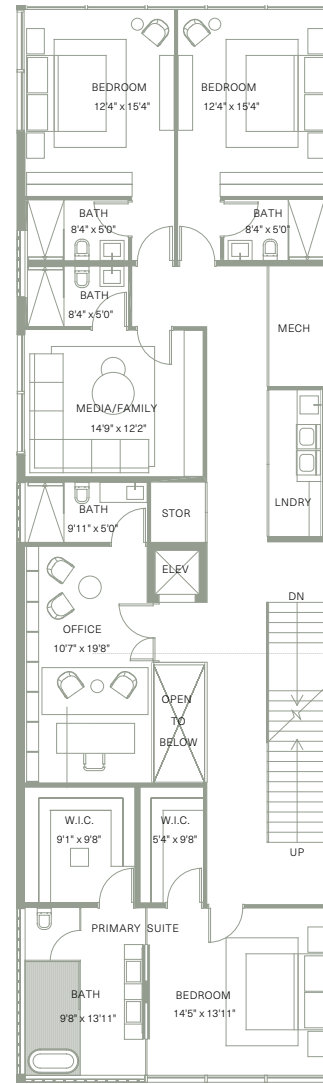

FIRST FLOOR

SECOND FLOOR

ROOFTOP

3 BEDS + OFFICE | 5.5 BATHS | 6,489 SQ FT
3,464 SQ FT INT | 3,025 SQ FT EXT