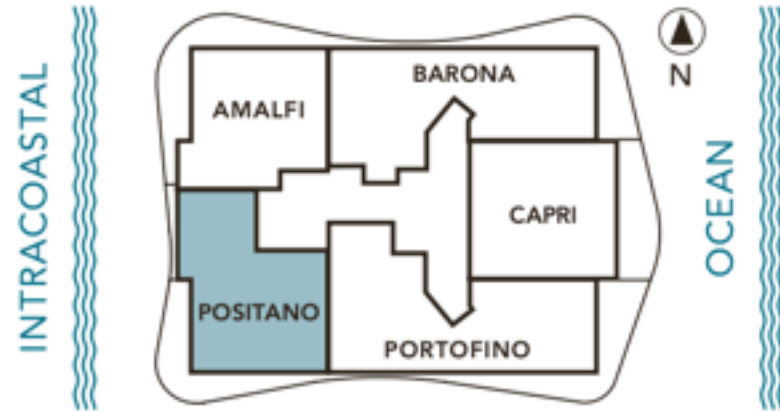

POSITANO
RESIDENCE

3 BEDROOMS 3 BATHROOMS	
A/C AREA	1,955 SF
BALCONY	490 SF
TOTAL	2,445 SF

Bernardo Fort Brescia
Bernardo Fort Brescia