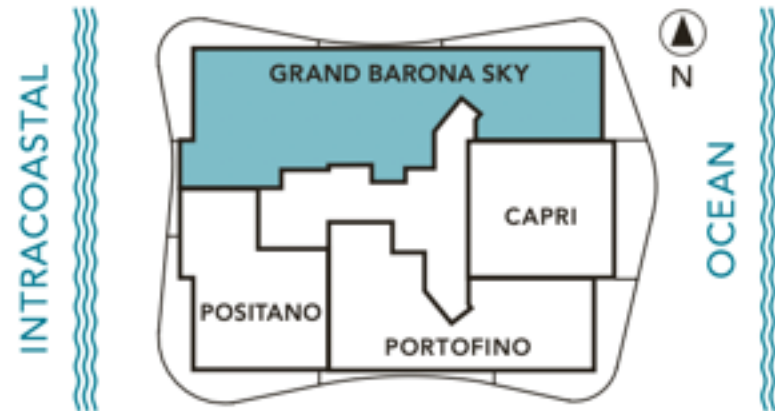

GRAND BARONA
RESIDENCE

4 BEDROOMS + DEN	
5.5 BATHROOMS	
A/C AREA	4,345 SF
BALCONY	1,055 SF
TOTAL	5,400 SF

Bernardo Fort Brescia
Bernardo Fort Brescia