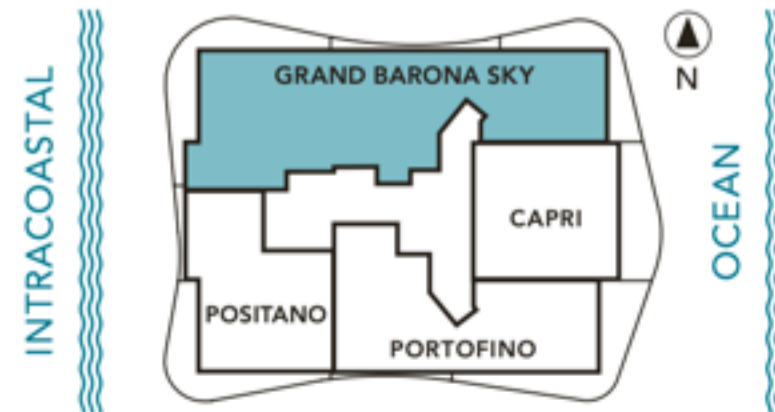

## GRAND BARONA RESIDENCE

<b>4 BEDROOMS + DEN</b>	
<b>5.5 BATHROOMS</b>	
A/C AREA	4,345 SF
BALCONY	1,070 SF
<b>TOTAL</b>	<b>5,415 SF</b>

*Bernardo Fort*  
Bernardo Fort Brescia