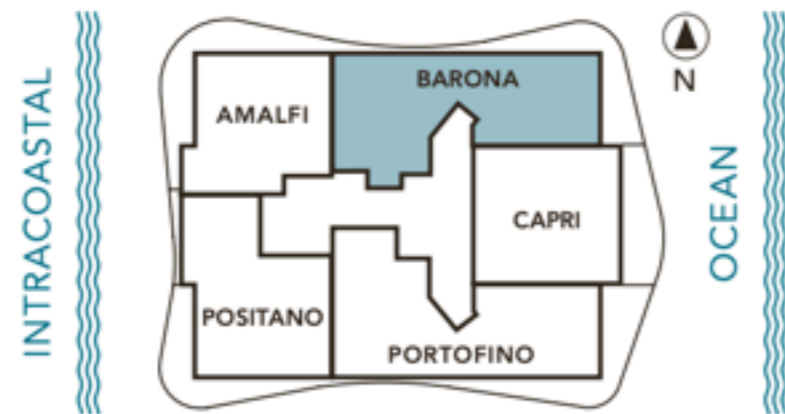

BARONA
RESIDENCE

3 BEDROOMS + DEN 4 BATHROOMS	
A/C AREA	2,525 SF
BALCONY	480 SF
TOTAL	3,005 SF

Bernardo Fort Brescia
Bernardo Fort Brescia