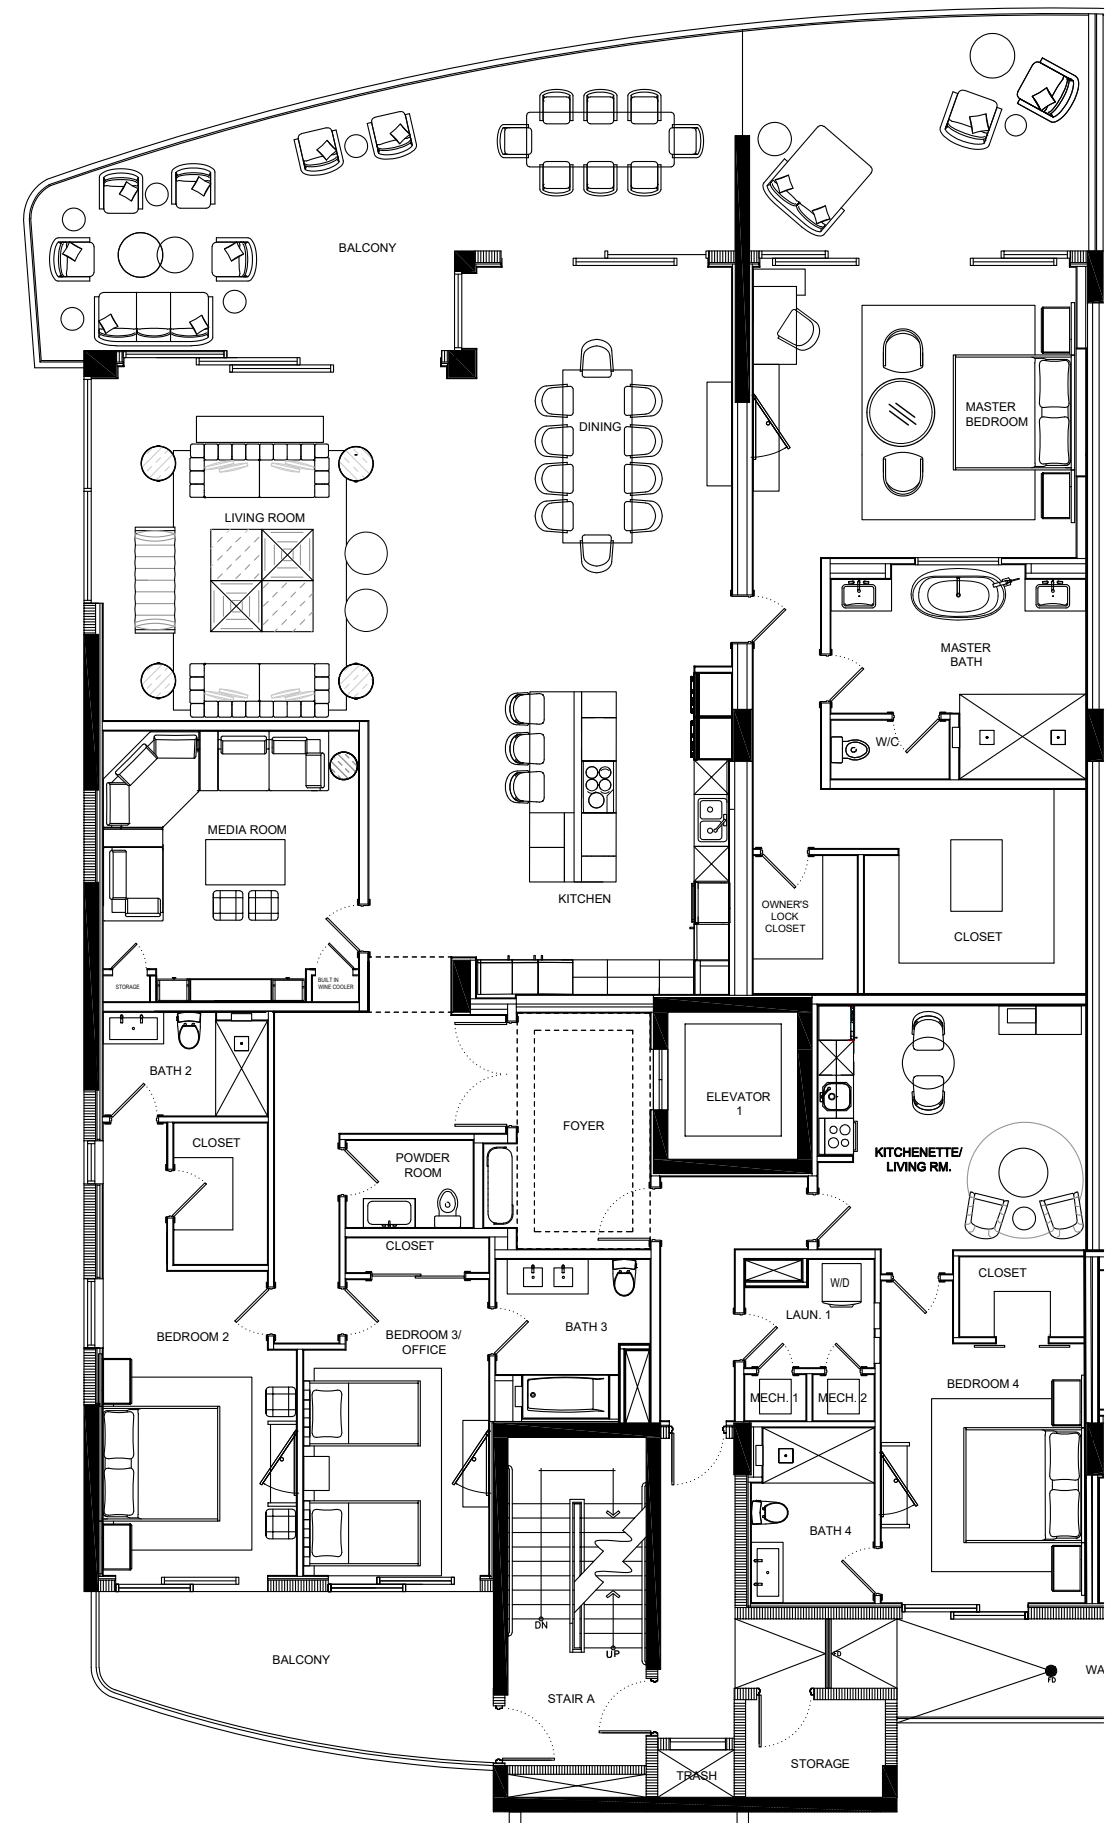

AQUALINA

CABLE BEACH

A COLLECTION OF EXCLUSIVE
BEACHFRONT RESIDENCES

FLOOR PLANS

FLOOR PLANS

Beach Villa One	2
Beach Villa Two	3
201-901	4
202-902	5
203-903	6
1001	7
1002	8
Penthouse 1	9
Penthouse 2	10
Beach Villas	11
Floors 2-9	12
Floor 10	13
Penthouses	14

Patio Space

988 ft² / 92 m²

Total Space

5112 ft² / 485 m²

4 BEDROOMS

4 ½ BATHROOMS

MEDIA ROOM

1002

Air Conditioned Space

3803 ft² / 353 m²

Patio Space

917 ft² / 85 m²

Total Space

4720 ft² / 440 m²

4 BEDROOMS

4 ½ BATHROOMS