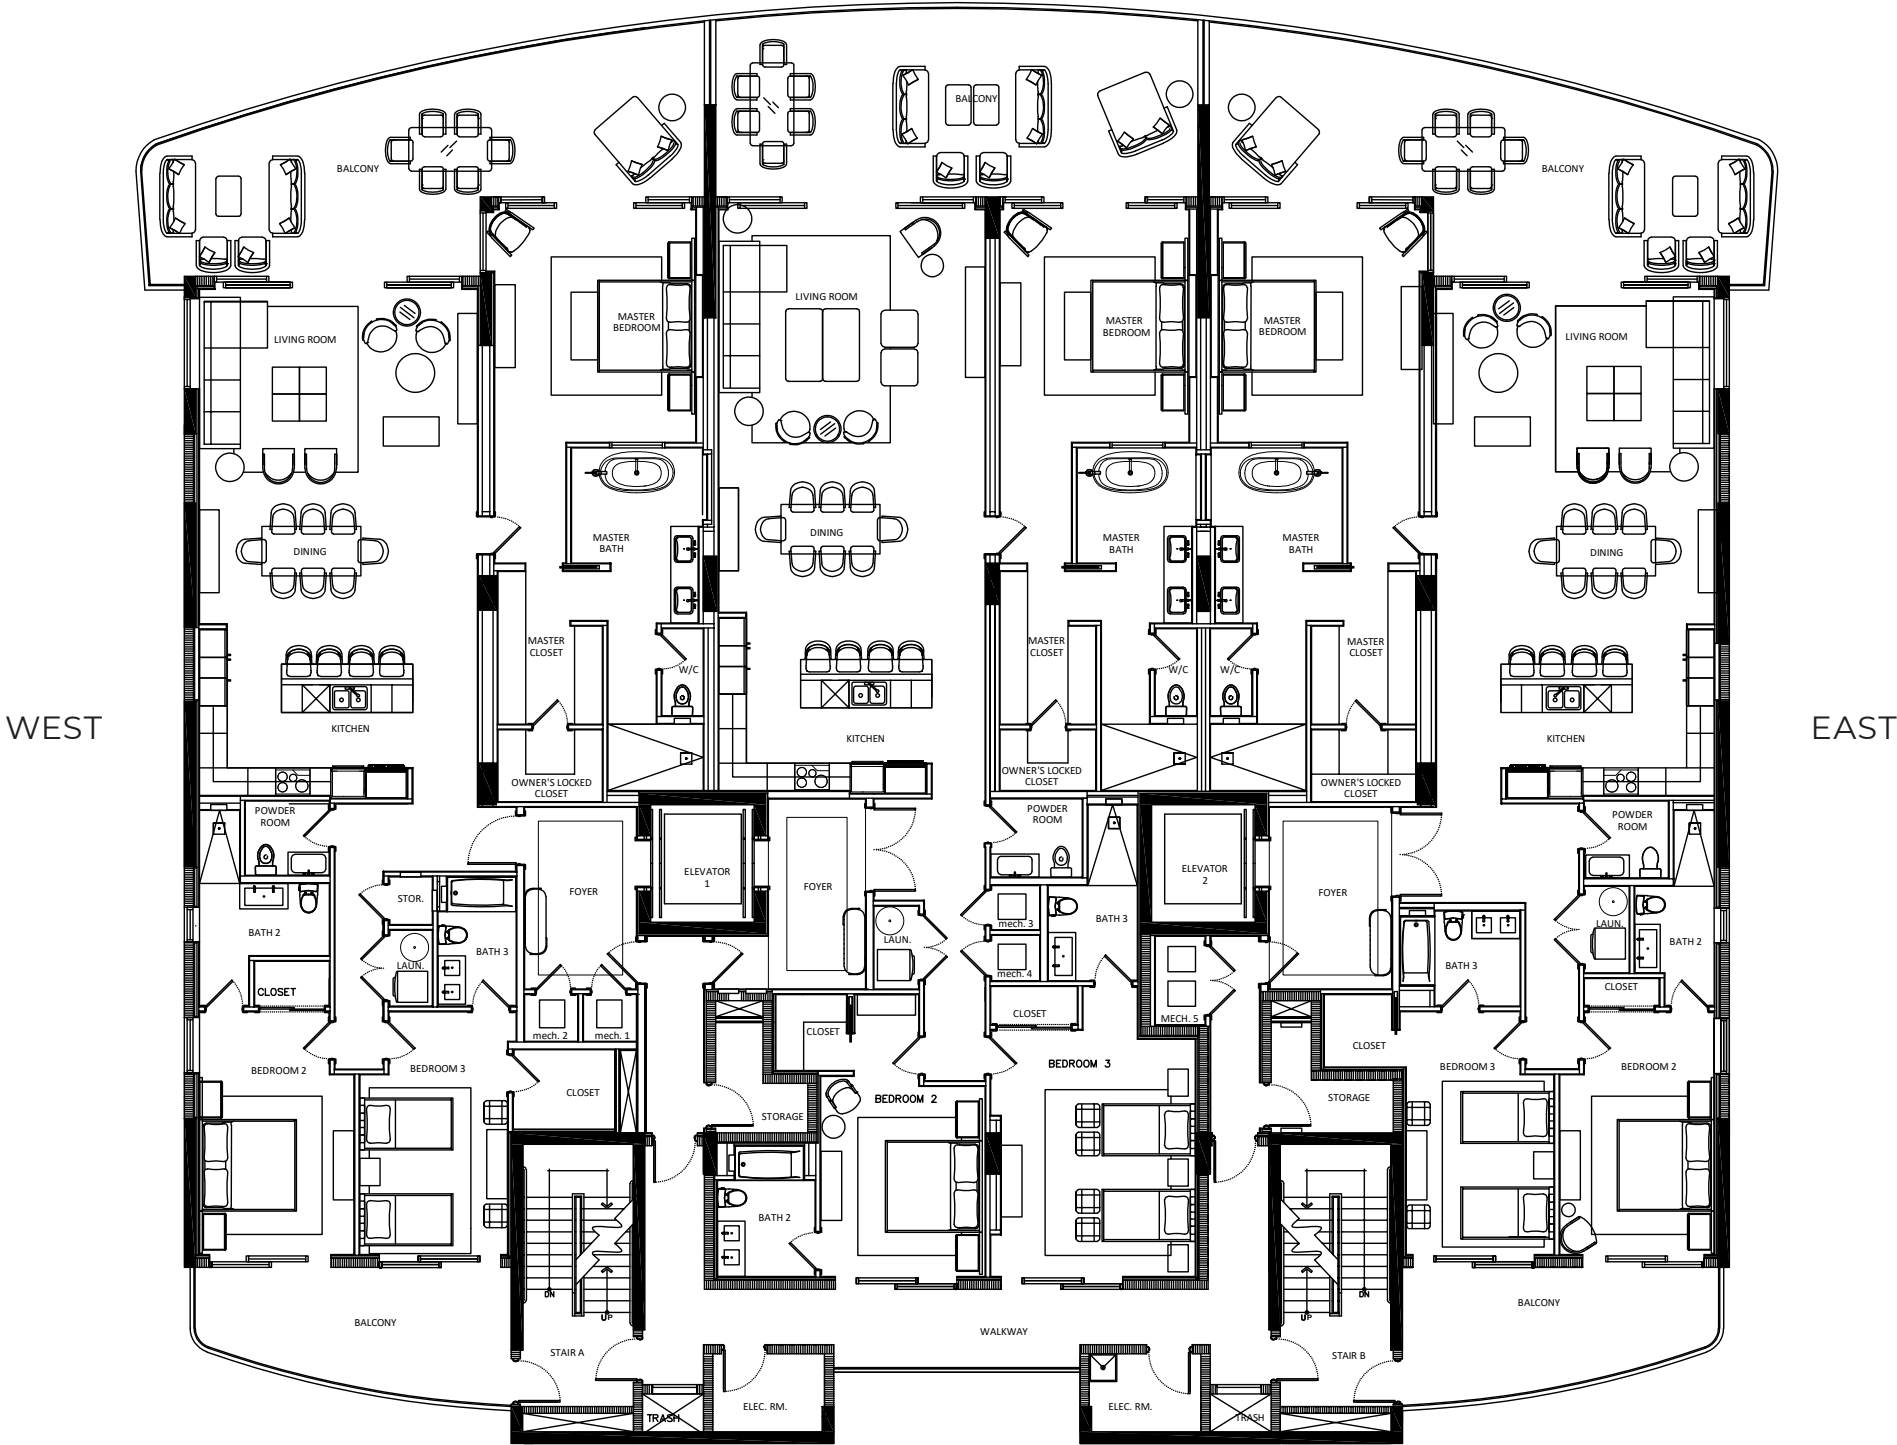

FLOORS 2-9

01 02 03

BEACH

Air Conditioned Space

- 01 2577 ft² / 239 m²
- 02 2694 ft² / 250 m²
- 03 2683 ft² / 249 m²

Patio Space

- 01 623 ft² / 58 m²
- 02 478 ft² / 44 m²
- 03 623 ft² / 58 m²

Total Space

- 01 3200 ft² / 297 m²
- 02 3172 ft² / 294 m²
- 03 3306 ft² / 307 m²

3 BEDROOMS
3 ½ BATHROOMS