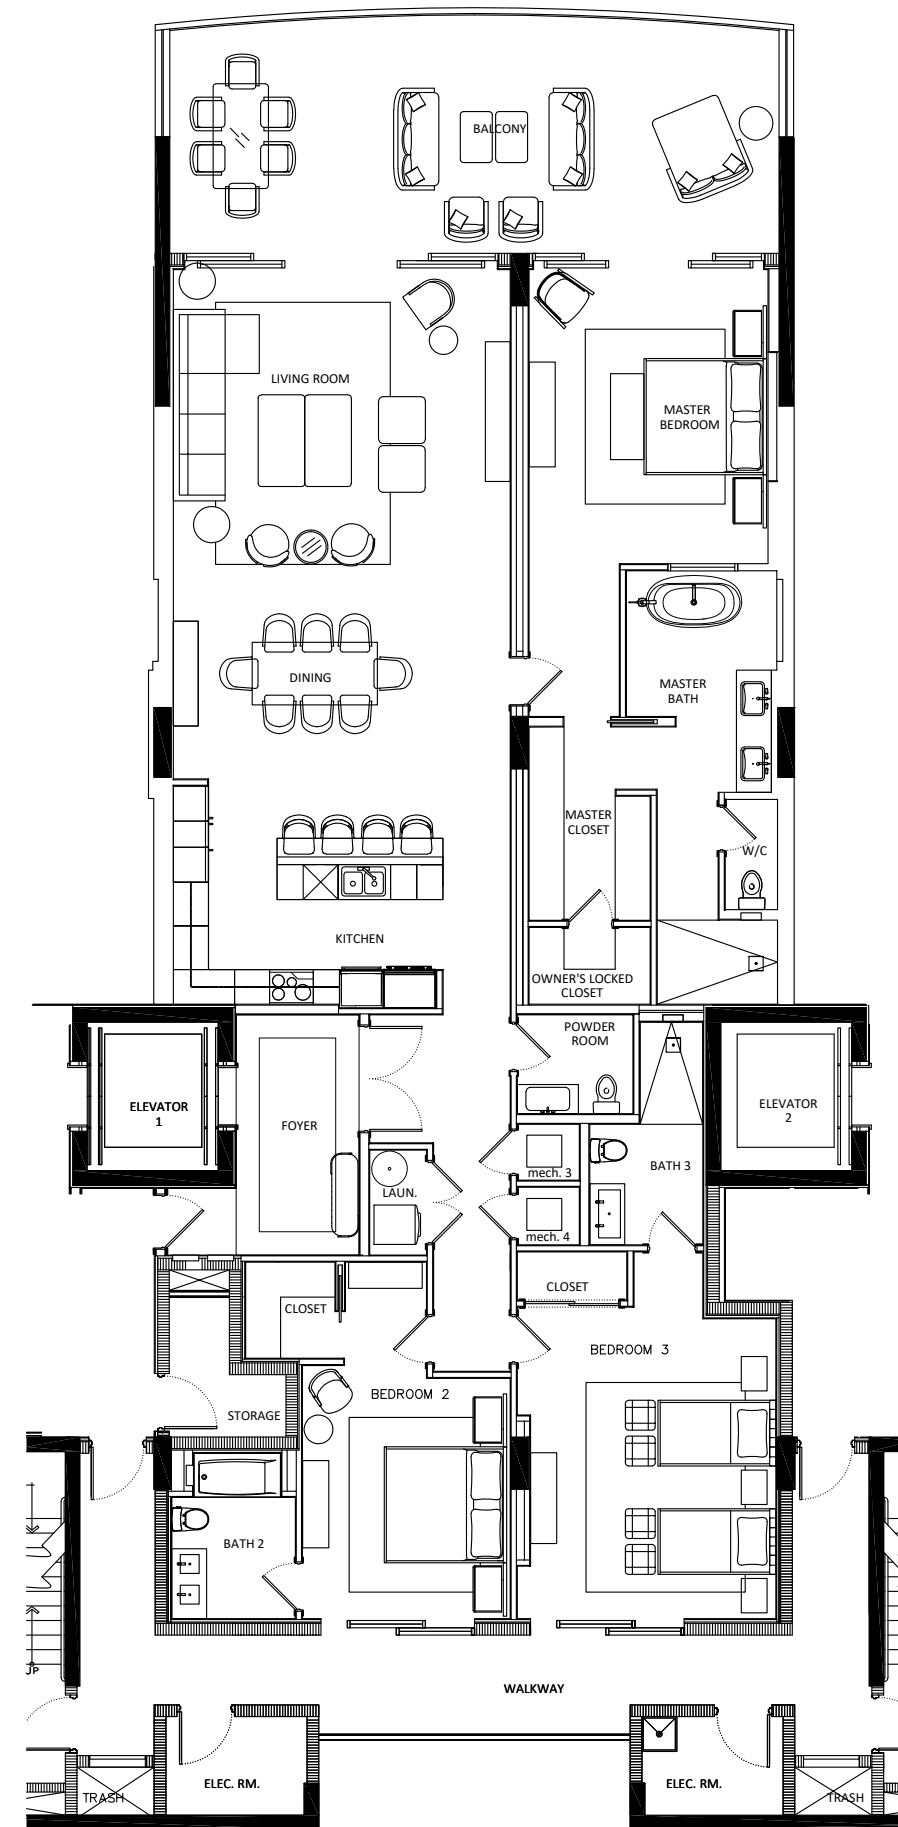

AQUALINA

CABLE BEACH

A COLLECTION OF EXCLUSIVE
BEACHFRONT RESIDENCES

FLOOR PLANS

FLOOR PLANS

Beach Villa One	2
Beach Villa Two	3
201-901	4
202-902	5
203-903	6
1001	7
1002	8
Penthouse 1	9
Penthouse 2	10
Beach Villas	11
Floors 2-9	12
Floor 10	13
Penthouses	14

3200 ft² / 297 m²

3 BEDROOMS

3 ½ BATHROOMS

202-902

Air Conditioned Space

2694 ft² / 250 m²

Patio Space

478 ft² / 44 m²

Total Space

3172 ft² / 295 m²

3 BEDROOMS

3 ½ BATHROOMS

203-903

Air Conditioned Space

2683 ft² / 249 m²

Patio Space

623 ft² / 58 m²

Total Space

3306 ft² / 307 m²

3 BEDROOMS

3 ½ BATHROOMS

1001

Air Conditioned Space

4126 ft² / 383 m²