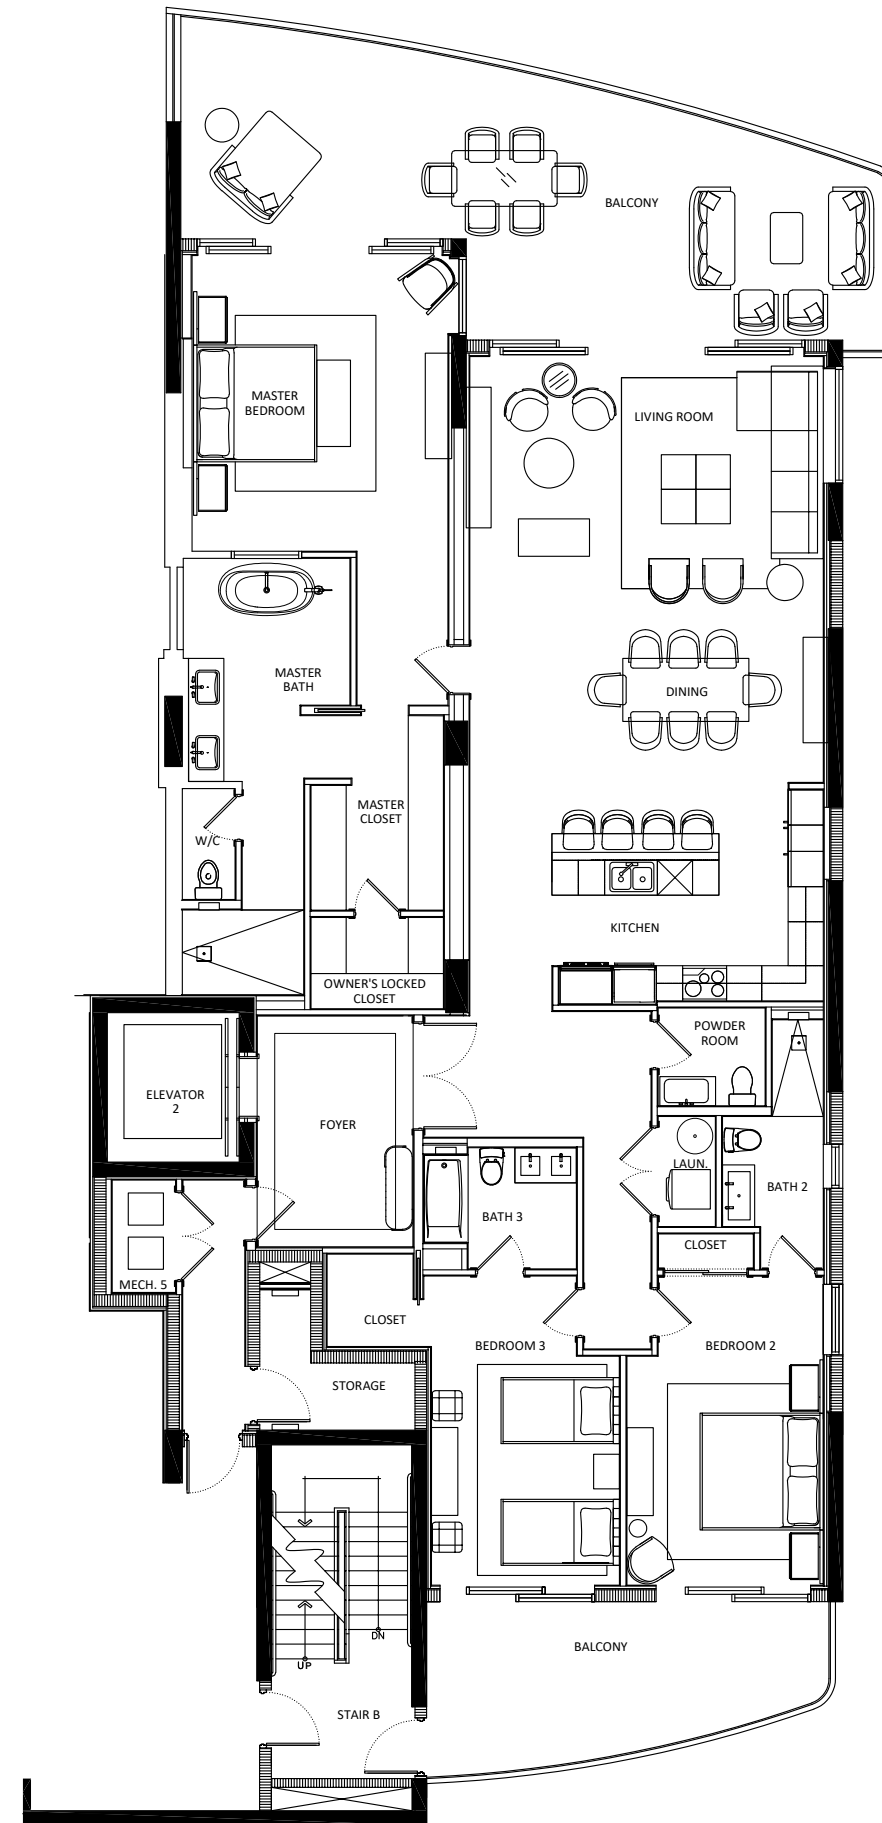

AQUALINA

CABLE BEACH

A COLLECTION OF EXCLUSIVE
BEACHFRONT RESIDENCES

FLOOR PLANS

FLOOR PLANS

Beach Villa One	2
Beach Villa Two	3
201-901	4
202-902	5
203-903	6
1001	7
1002	8
Penthouse 1	9
Penthouse 2	10
Beach Villas	11
Floors 2-9	12
Floor 10	13
Penthouses	14

Total Space

3172 ft² / 295 m²

3 BEDROOMS

3 ½ BATHROOMS

203-903

Air Conditioned Space

2683 ft² / 249 m²

Patio Space

623 ft² / 58 m²

Total Space

3306 ft² / 307 m²

3 BEDROOMS

3 ½ BATHROOMS

1001

Air Conditioned Space

4126 ft² / 383 m²

Patio Space

988 ft² / 92 m²

Total Space

5112 ft² / 485 m²

4 BEDROOMS

4 ½ BATHROOMS

MEDIA ROOM

1002