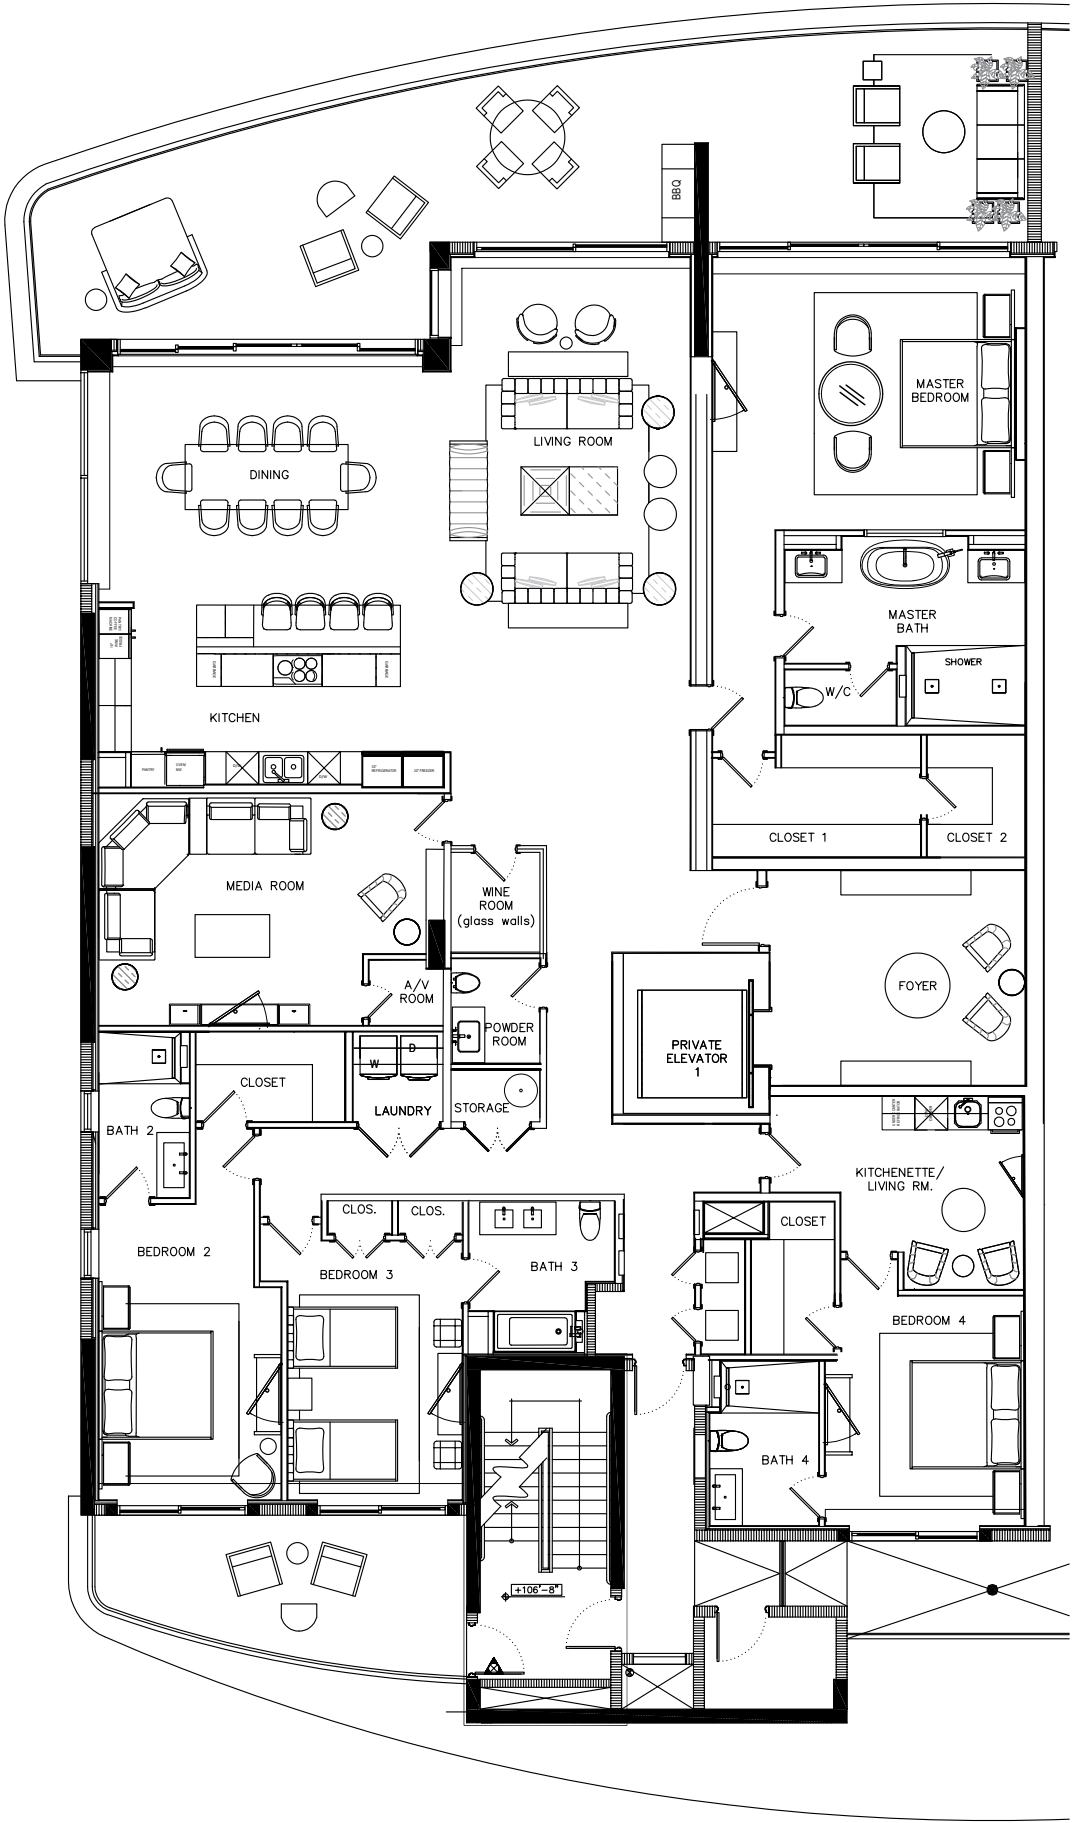

PENTHOUSE ONE

Air Conditioned Space

4126 ft² / 383 m²

Patio Space

988 ft² / 92 m²

Total Space

5112 ft² / 485 m²

- 4 BEDROOMS
- 4 ½ BATHROOMS
- MEDIA ROOM