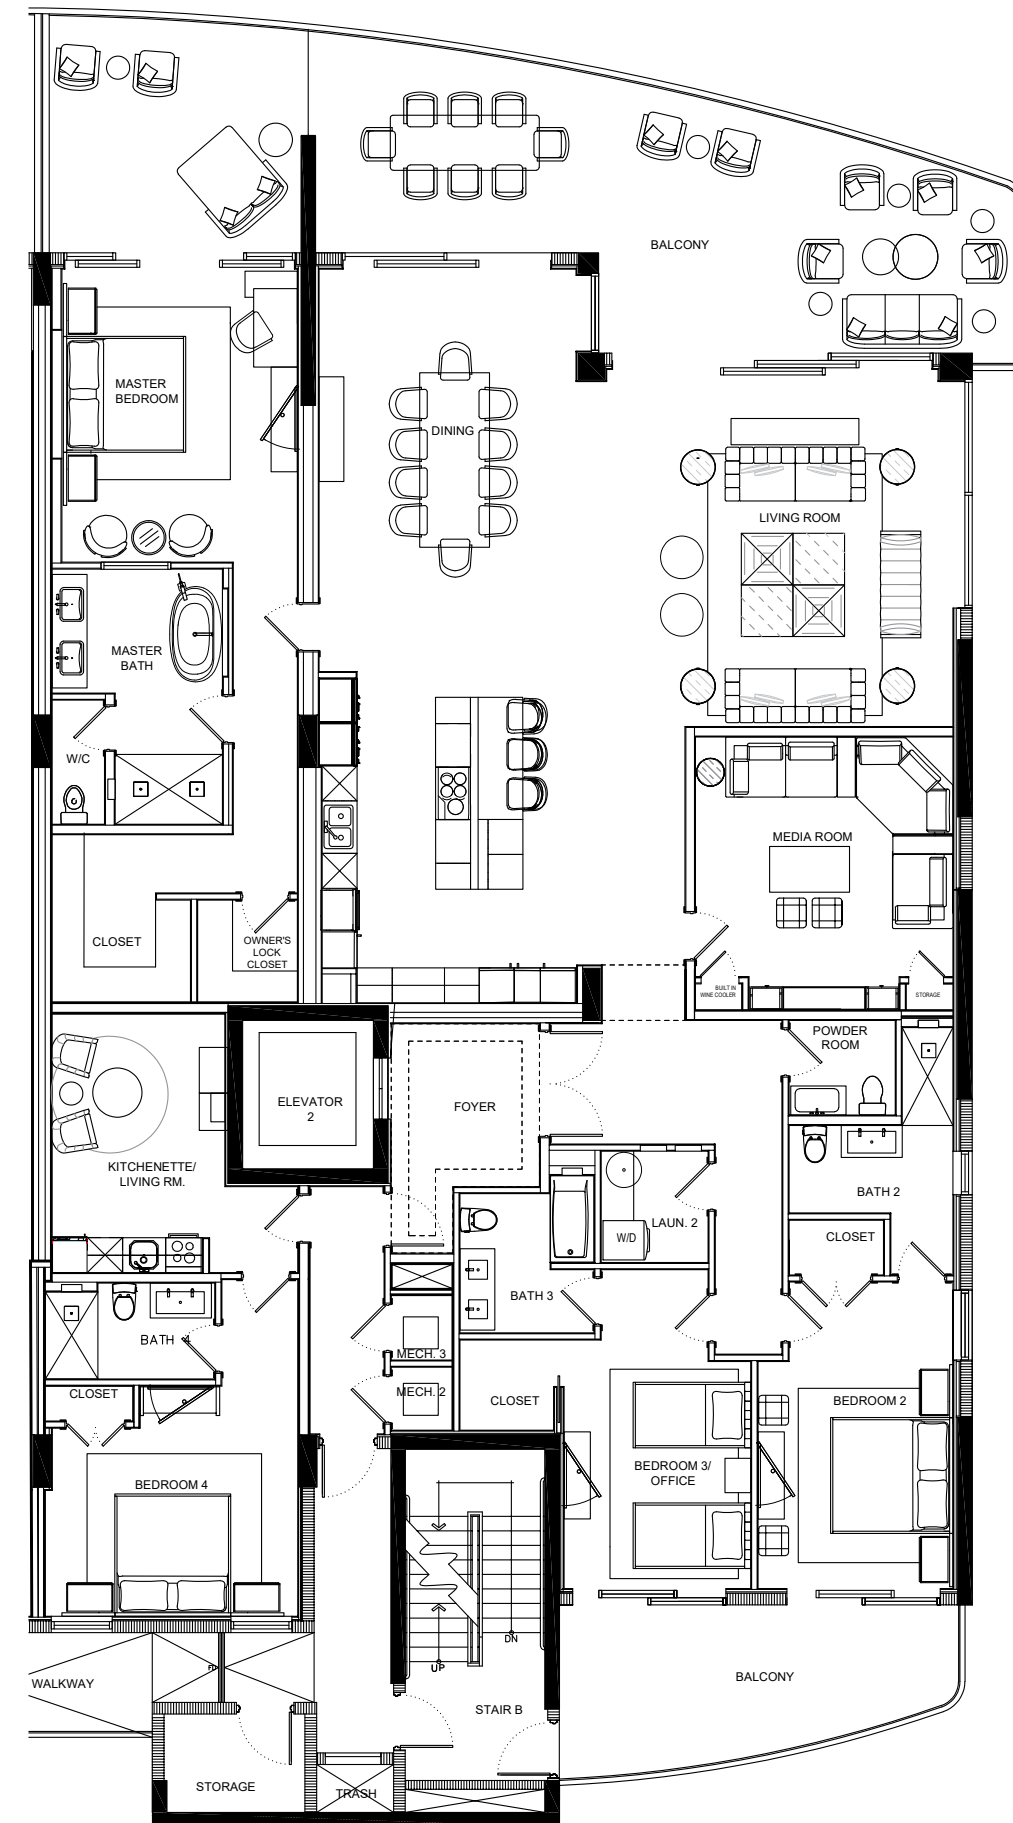

AQUALINA

CABLE BEACH

A COLLECTION OF EXCLUSIVE
BEACHFRONT RESIDENCES

FLOOR PLANS

FLOOR PLANS

Beach Villa One	2
Beach Villa Two	3
201-901	4
202-902	5
203-903	6
1001	7
1002	8
Penthouse 1	9
Penthouse 2	10
Beach Villas	11
Floors 2-9	12
Floor 10	13
Penthouses	14

Patio Space

988 ft² / 92 m²

Total Space

5112 ft² / 485 m²

4 BEDROOMS

4 ½ BATHROOMS

MEDIA ROOM

1002

Air Conditioned Space

3803 ft² / 353 m²

Patio Space

917 ft² / 85 m²

Total Space

4720 ft² / 440 m²

4 BEDROOMS

4 ½ BATHROOMS

MEDIA ROOM

PENTHOUSE ONE

Air Conditioned Space

4126 ft² / 383 m²

Patio Space

988 ft² / 92 m²

Total Space

5112 ft² / 485 m²