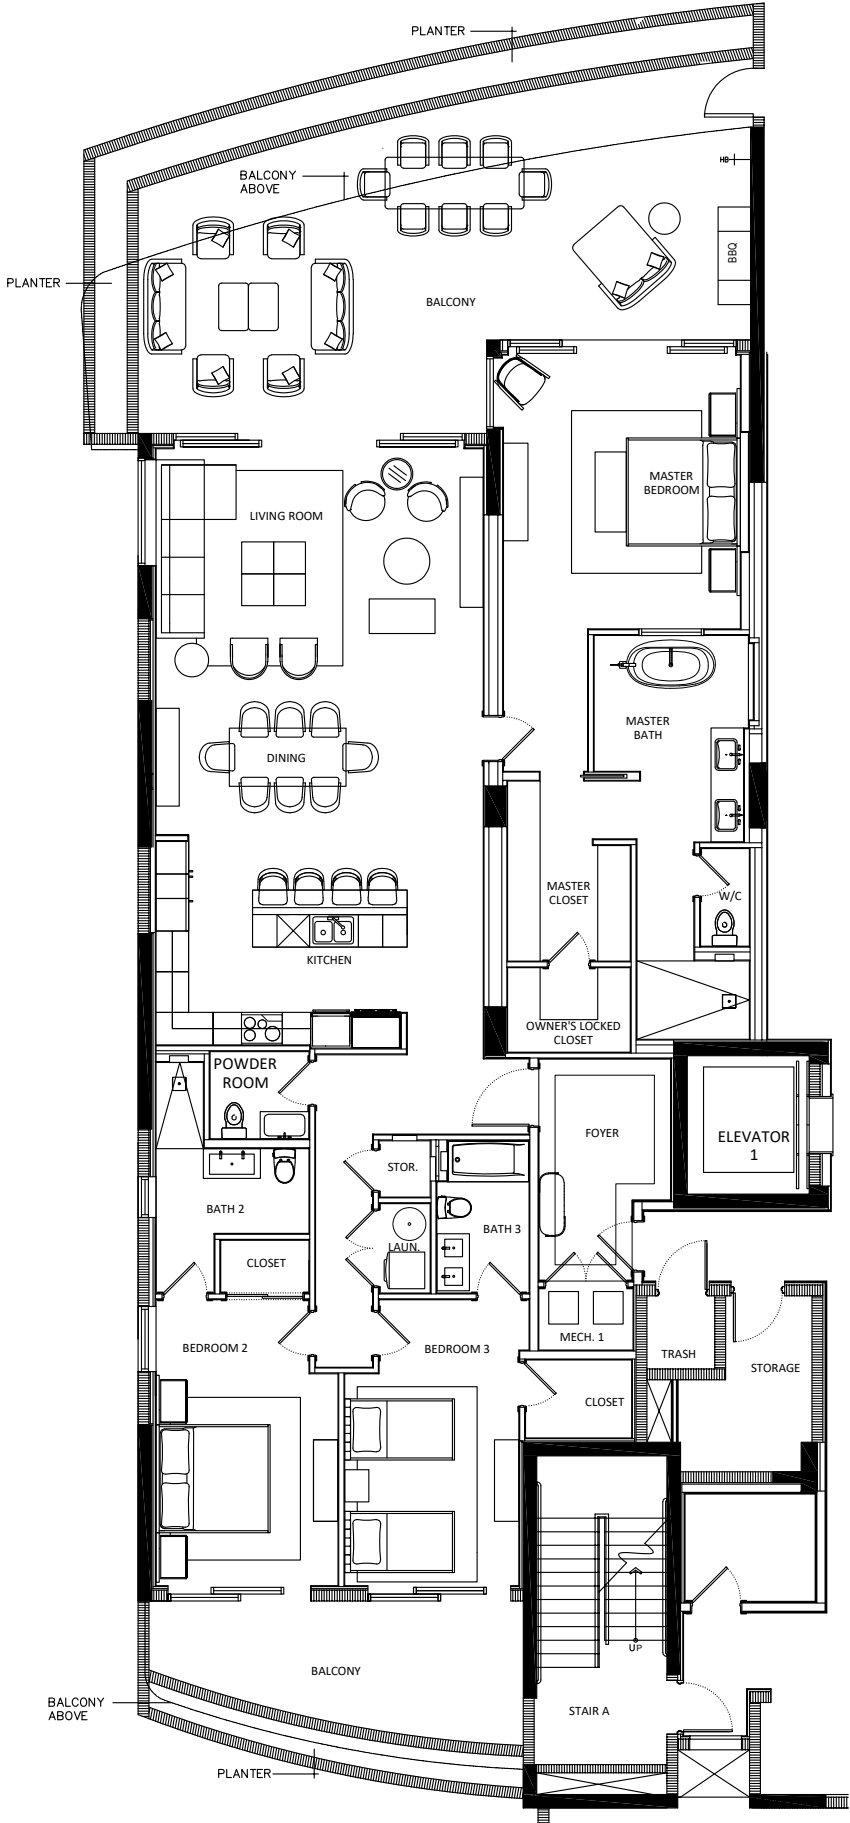

AQUALINA

CABLE BEACH

A COLLECTION OF EXCLUSIVE
BEACHFRONT RESIDENCES

FLOOR PLANS

FLOOR PLANS

Beach Villa One	2
Beach Villa Two	3
201-901	4
202-902	5
203-903	6
1001	7
1002	8
Penthouse 1	9
Penthouse 2	10
Beach Villas	11
Floors 2-9	12
Floor 10	13
Penthouses	14

BEACH VILLA ONE

Air Conditioned Space

2635 ft² / 245 m²

Patio Space

807 ft² / 75m²

Total Space

3442 ft² / 320 m²

3 BEDROOMS

3 ½ BATHROOMS

BEACH VILLA TWO

Air Conditioned Space

2635 ft² / 245 m²

Patio Space

807 ft² / 75 m²

Total Space

3442 ft² / 320 m²

3200 ft² / 297 m²

3 BEDROOMS

3 ½ BATHROOMS

202-902

Air Conditioned Space

2694 ft² / 250 m²

Patio Space

478 ft² / 44 m²