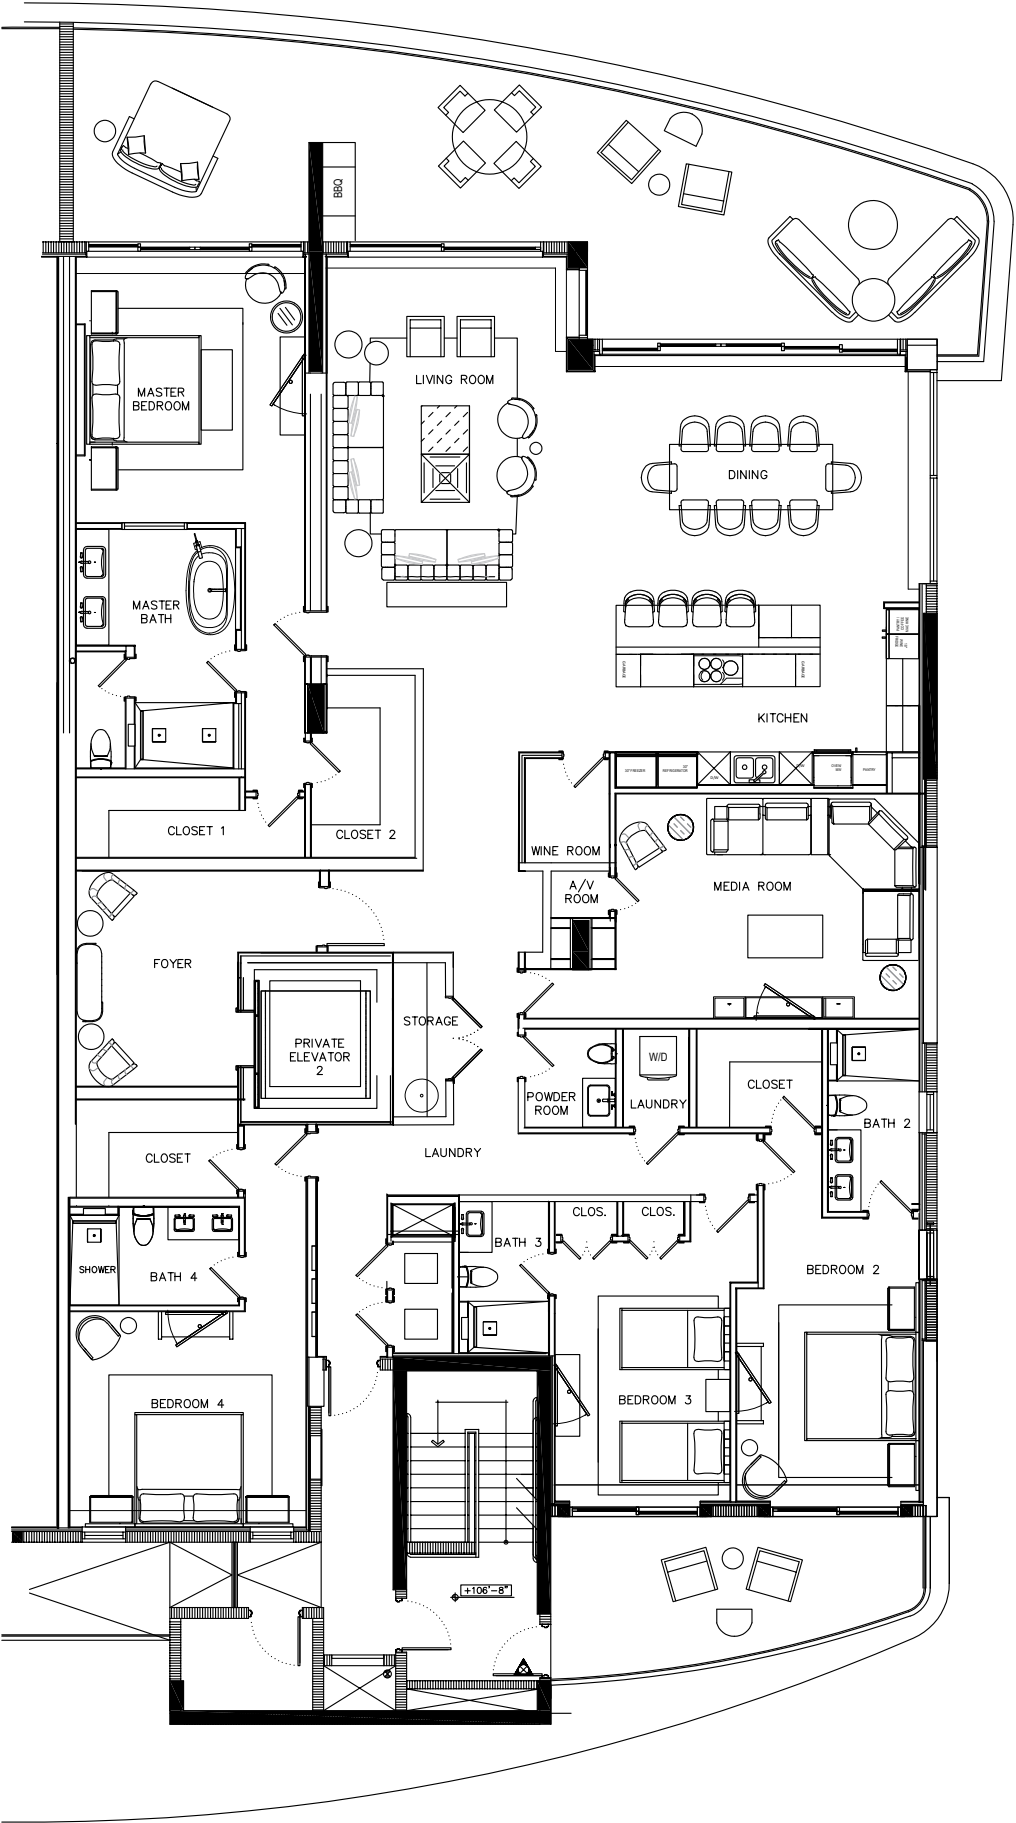

PENTHOUSE TWO

Air Conditioned Space

3803 ft² / 353 m²

Patio Space

917 ft² / 85 m²

Total Space

4720 ft² / 440 m²

- 4 BEDROOMS
- 4 ½ BATHROOMS
- MEDIA ROOM