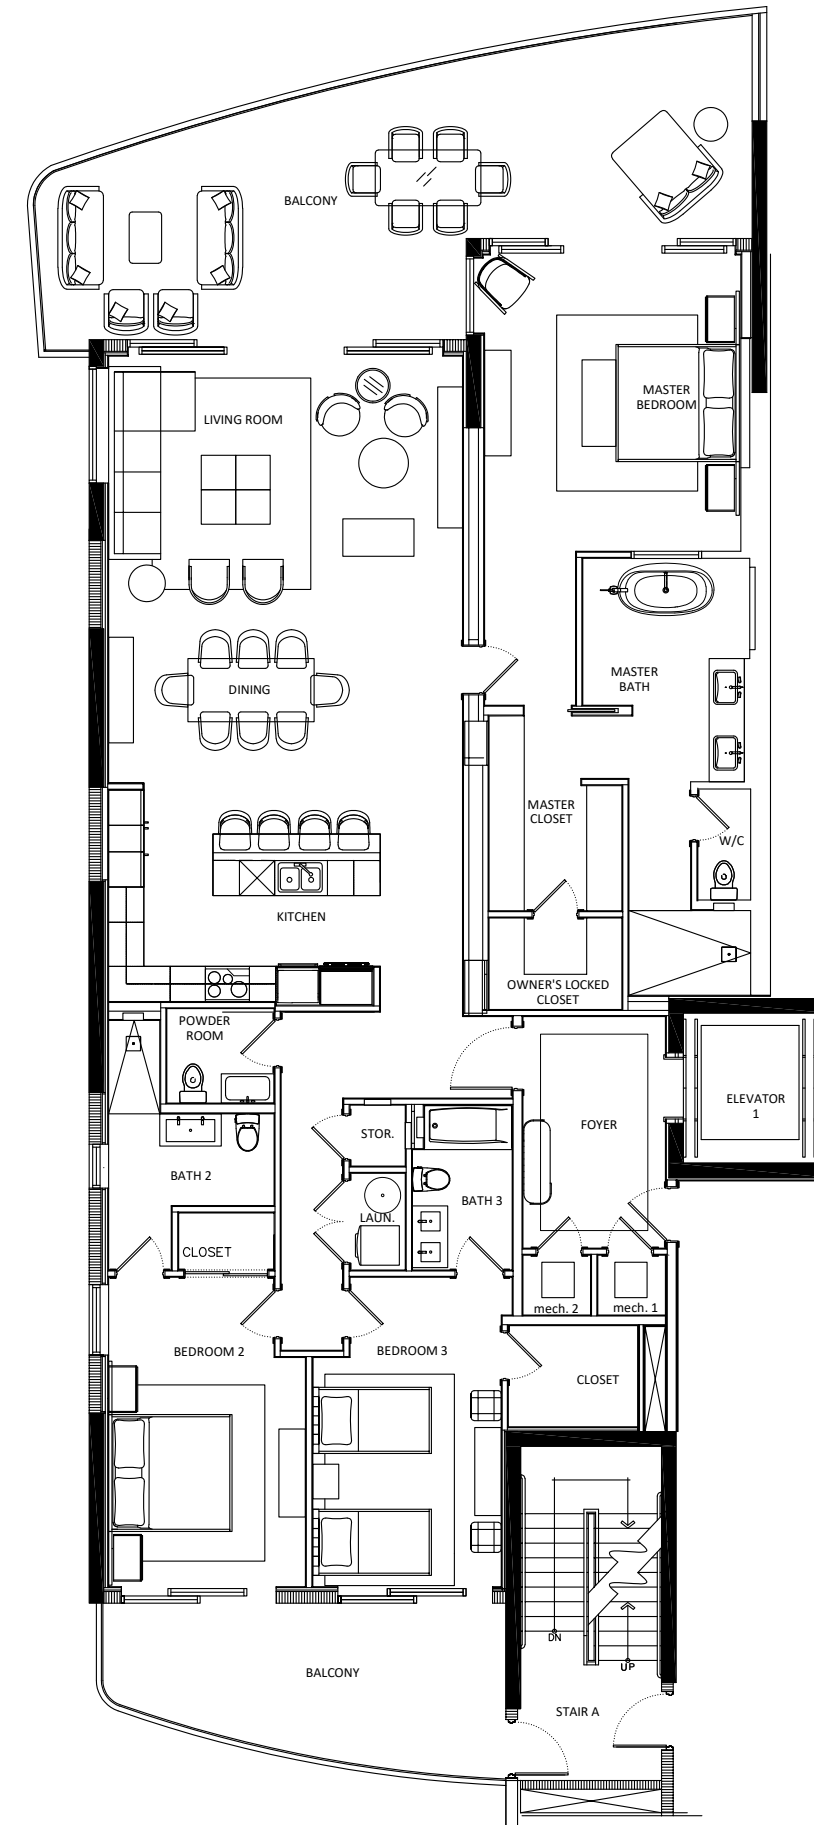

AQUALINA

CABLE BEACH

A COLLECTION OF EXCLUSIVE
BEACHFRONT RESIDENCES

FLOOR PLANS

FLOOR PLANS

Beach Villa One	2
Beach Villa Two	3
201-901	4
202-902	5
203-903	6
1001	7
1002	8
Penthouse 1	9
Penthouse 2	10
Beach Villas	11
Floors 2-9	12
Floor 10	13
Penthouses	14

3 BEDROOMS

3 ½ BATHROOMS

201-901

Air Conditioned Space

2577 ft² / 239 m²

Patio Space

623 ft² / 58 m²

Total Space

3200 ft² / 297 m²

3 BEDROOMS

3 ½ BATHROOMS

202-902

Air Conditioned Space

2694 ft² / 250 m²

Patio Space

478 ft² / 44 m²

Total Space

3172 ft² / 295 m²

3 BEDROOMS

3 ½ BATHROOMS

203-903

Air Conditioned Space

2683 ft² / 249 m²

Patio Space