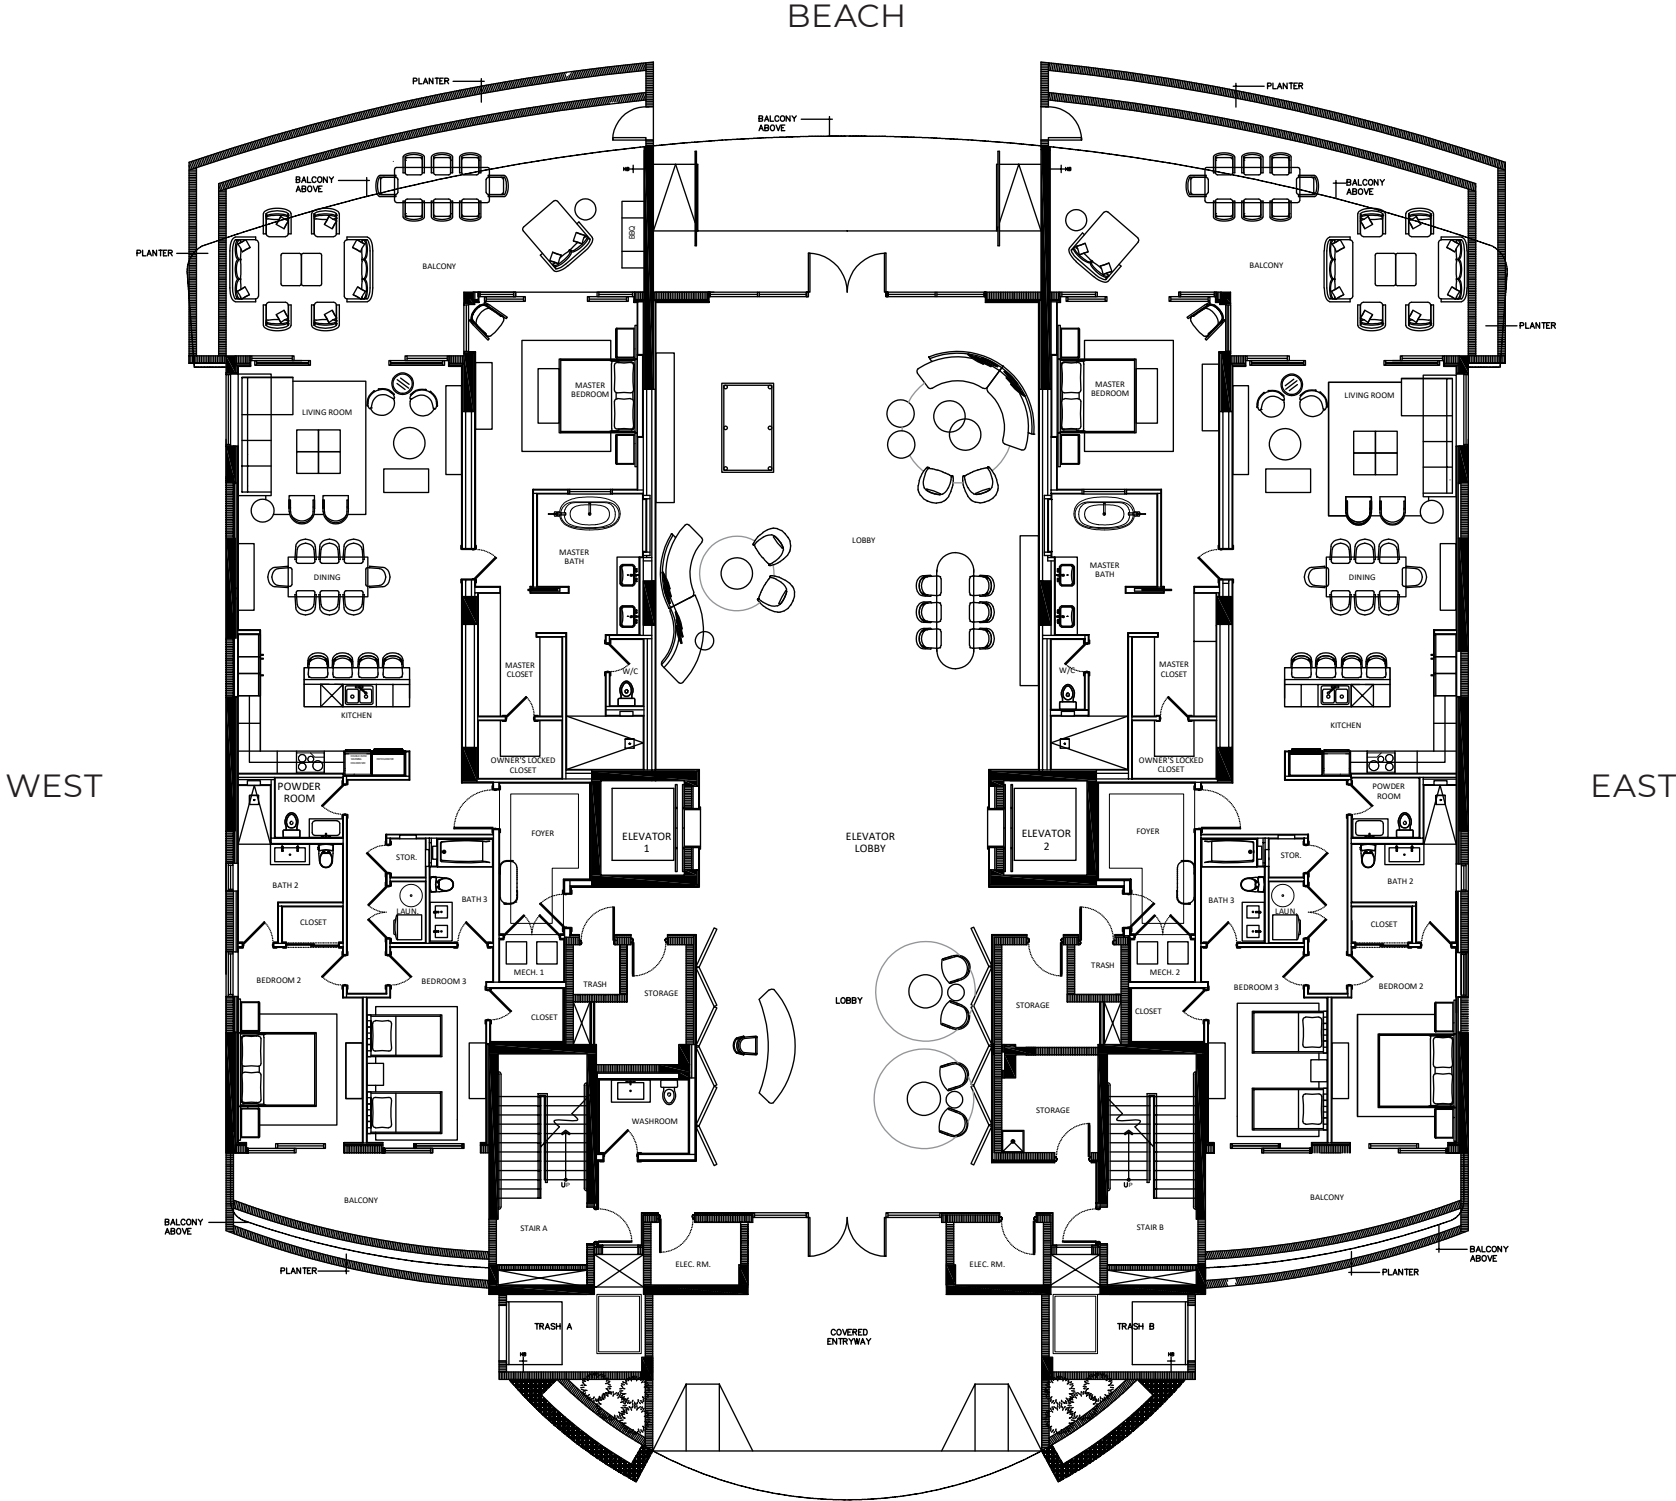

BEACH VILLAS

Air Conditioned Space

2635 ft² / 245 m²

Patio Space

807 ft² / 75 m²

Total Space

3442 ft² / 320 m²

3 BEDROOMS

3 ½ BATHROOMS