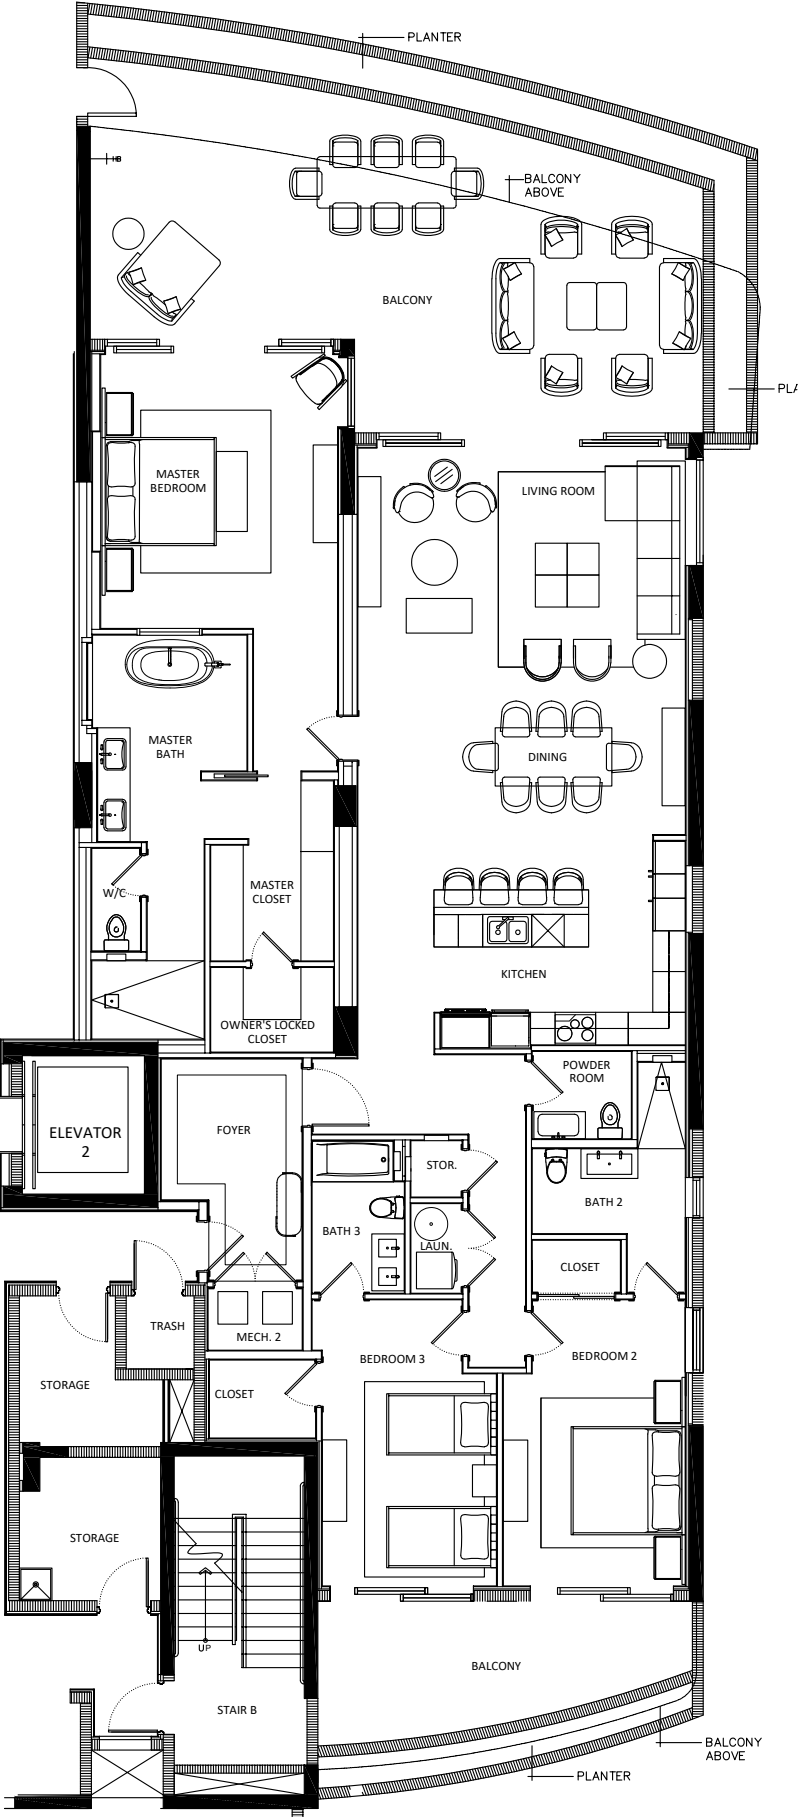

AQUALINA

CABLE BEACH

A COLLECTION OF EXCLUSIVE
BEACHFRONT RESIDENCES

FLOOR PLANS

FLOOR PLANS

Beach Villa One	2
Beach Villa Two	3
201-901	4
202-902	5
203-903	6
1001	7
1002	8
Penthouse 1	9
Penthouse 2	10
Beach Villas	11
Floors 2-9	12
Floor 10	13
Penthouses	14

BEACH VILLA ONE

Air Conditioned Space

2635 ft² / 245 m²

Patio Space

807 ft² / 75m²

Total Space

3442 ft² / 320 m²

3 BEDROOMS

3 ½ BATHROOMS

BEACH VILLA TWO

Air Conditioned Space

2635 ft² / 245 m²

Patio Space

807 ft² / 75 m²

Total Space

3442 ft² / 320 m²

3 BEDROOMS

3 ½ BATHROOMS

201-901

Air Conditioned Space

2577 ft² / 239 m²

Patio Space

623 ft² / 58 m²

Total Space