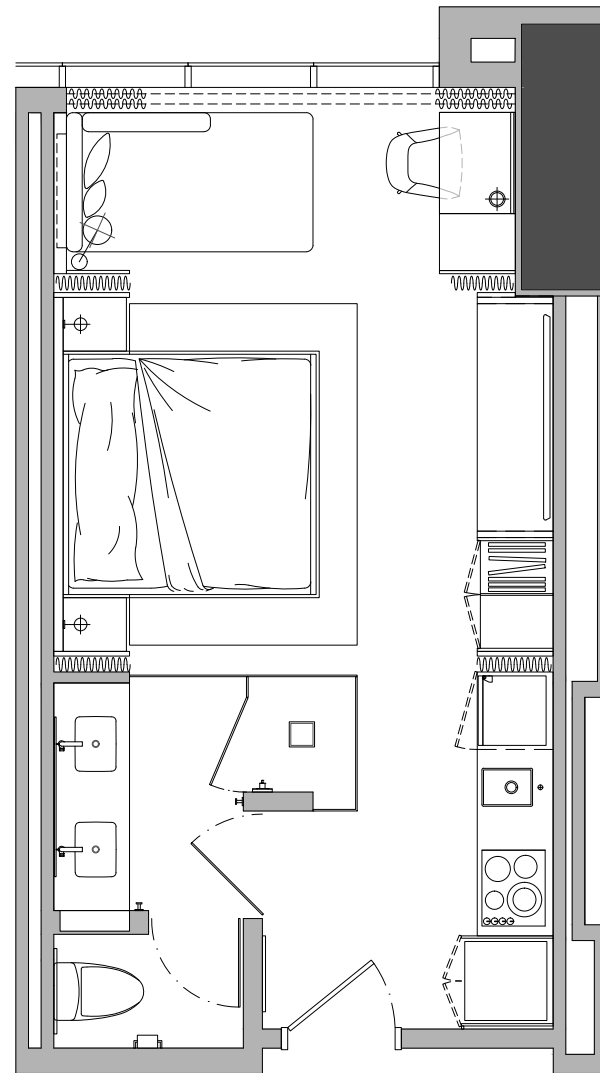

LEGACY

HOTEL & RESIDENCES

UNIT A1

Studio | 1 Bath

Total: 346 sq. ft. | 32 m²

SALES & MARKETING BY
ONEWORLD
PROPERTIES