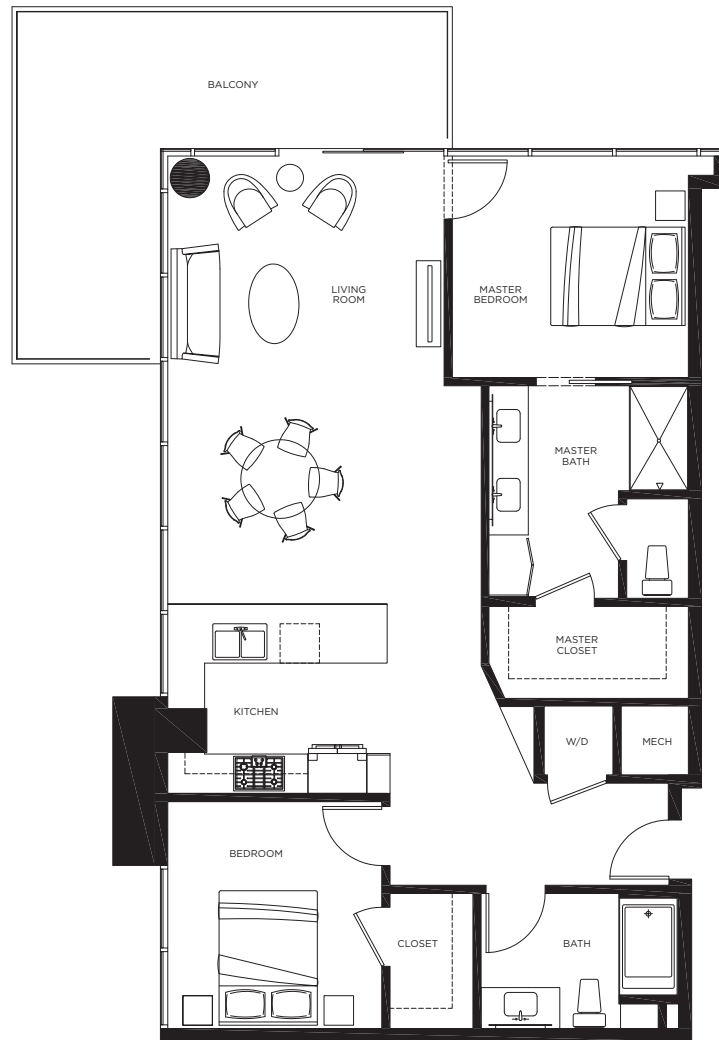

Lead where others follow

ENVYRESIDENCES.COM

entice

2 Bed / 2 Bath
1,269 sq. ft.
+ 223 sq. ft. balcony

ENVY