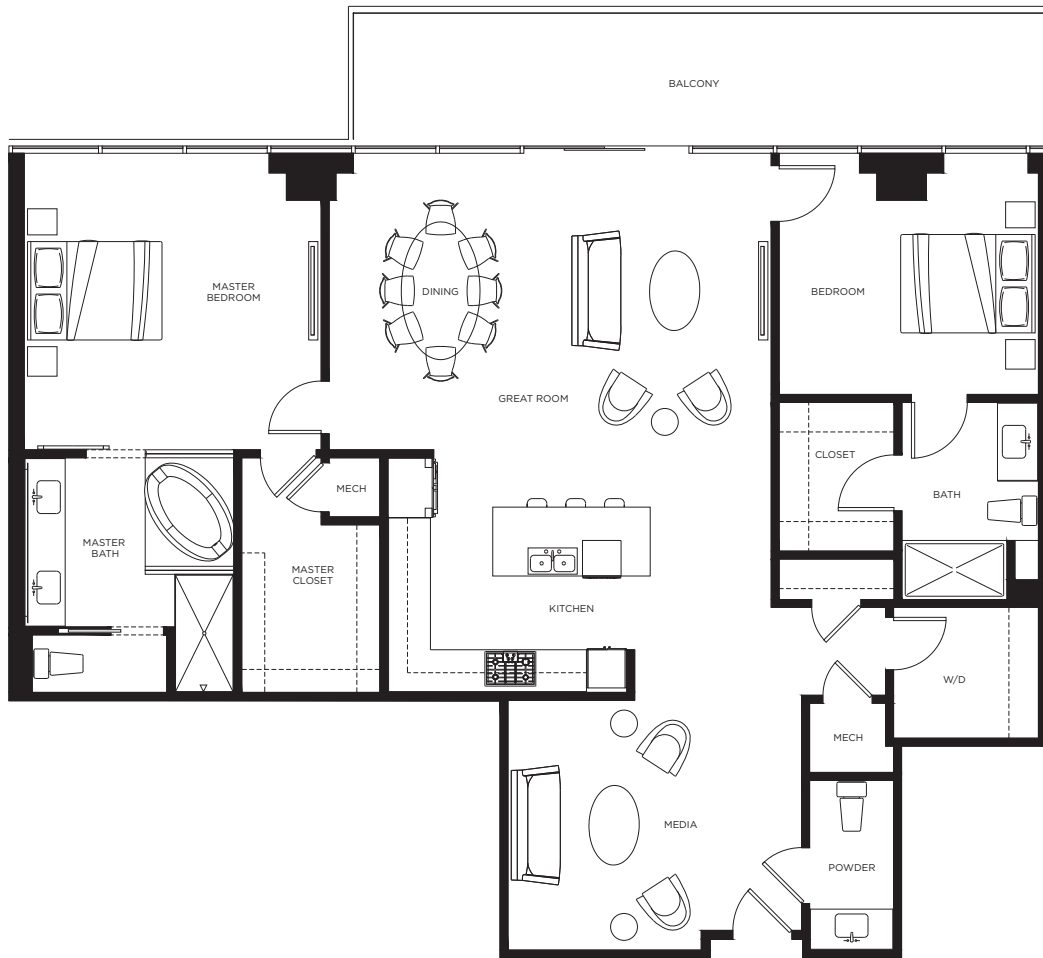

Lead where others follow

ENVYRESIDENCES.COM

Level 8

ph c5

2 Bed / 2.5 Bath
1,770 sq. ft.
+ 251 sq. ft. balcony