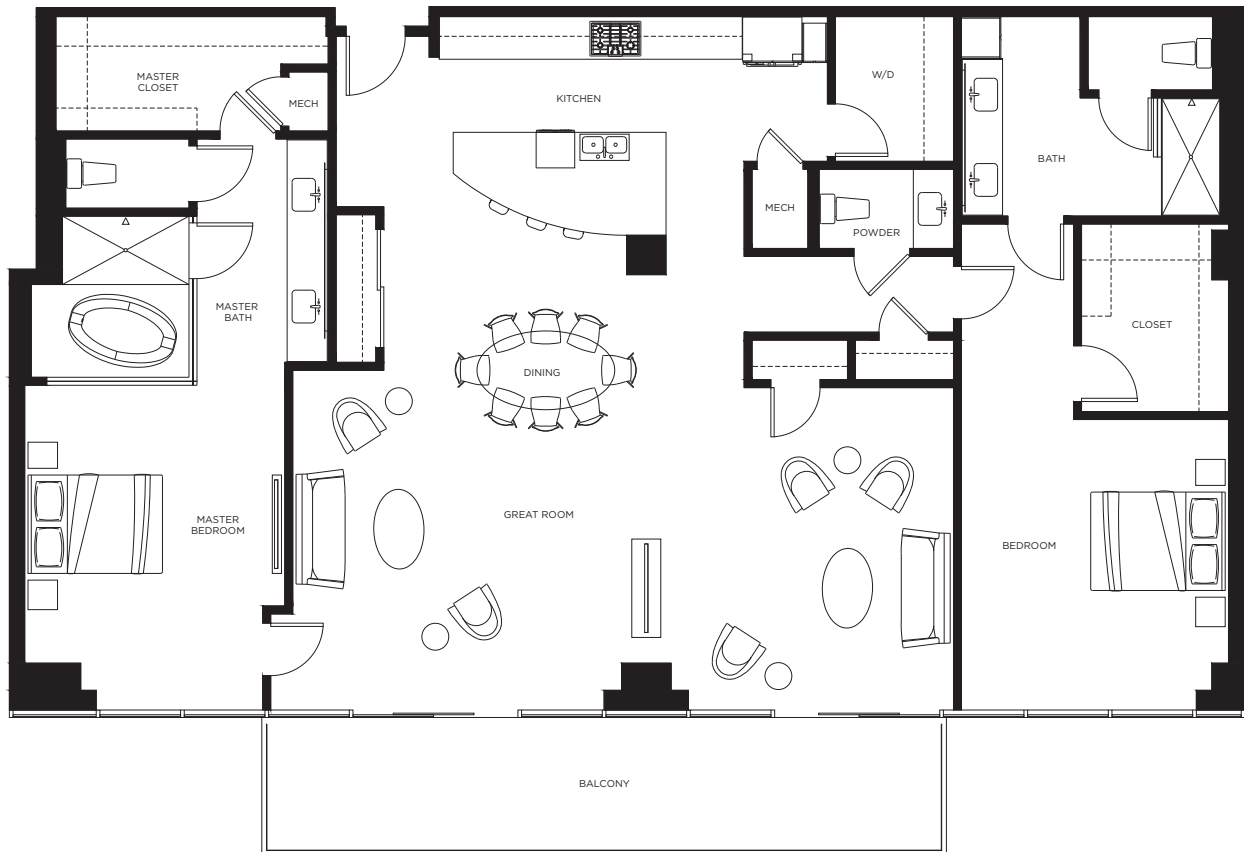

Lead where others follow

ENVYRESIDENCES.COM

Level 8

ph c6

2 Bed / 2.5 Bath
2,208 sq. ft.
+ 244 sq. ft. balcony