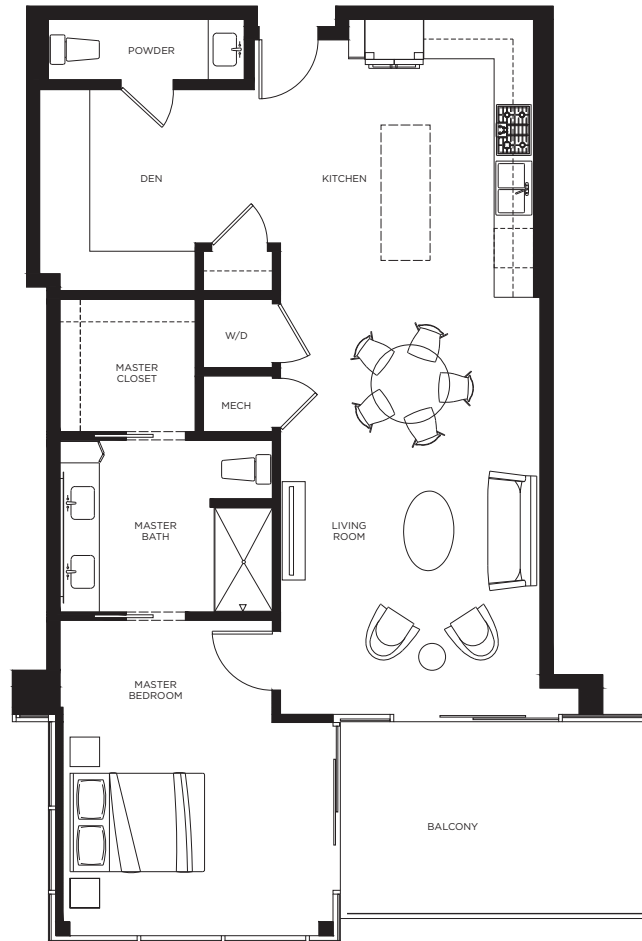

Lead where others follow

ENVYRESIDENCES.COM

Thrill

1 Bed / 1.5 Bath / Den

1,108 sq. ft.

+ 157 sq. ft. balcony (Levels 4-7)

ENYV