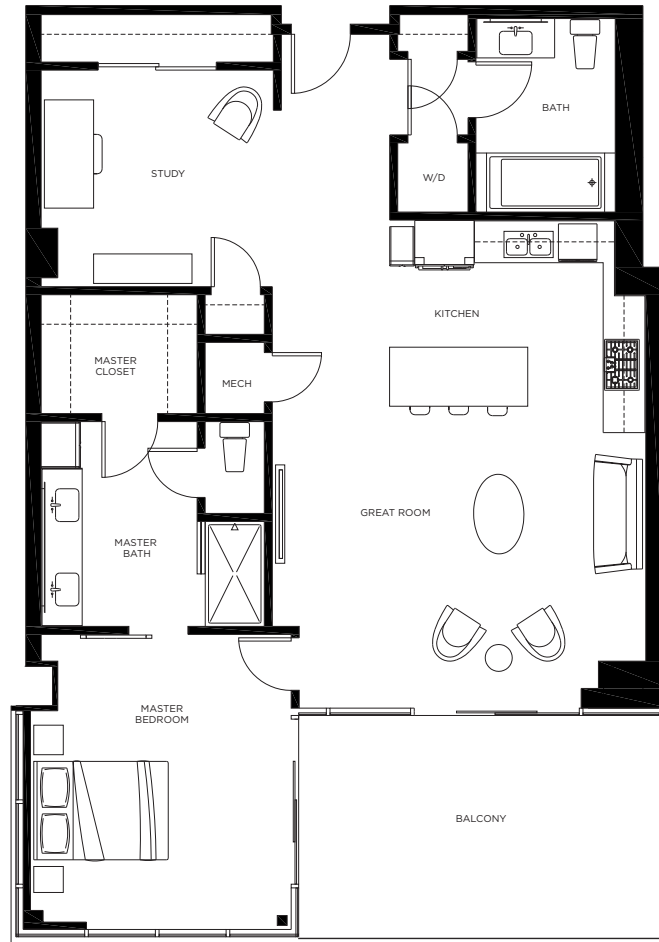

Lead where others follow

ENVYRESIDENCES.COM

Level 8

ph c2

1 Bed / 2 Bath / Study

1,288 sq. ft.

+ 212 sq. ft. balcony