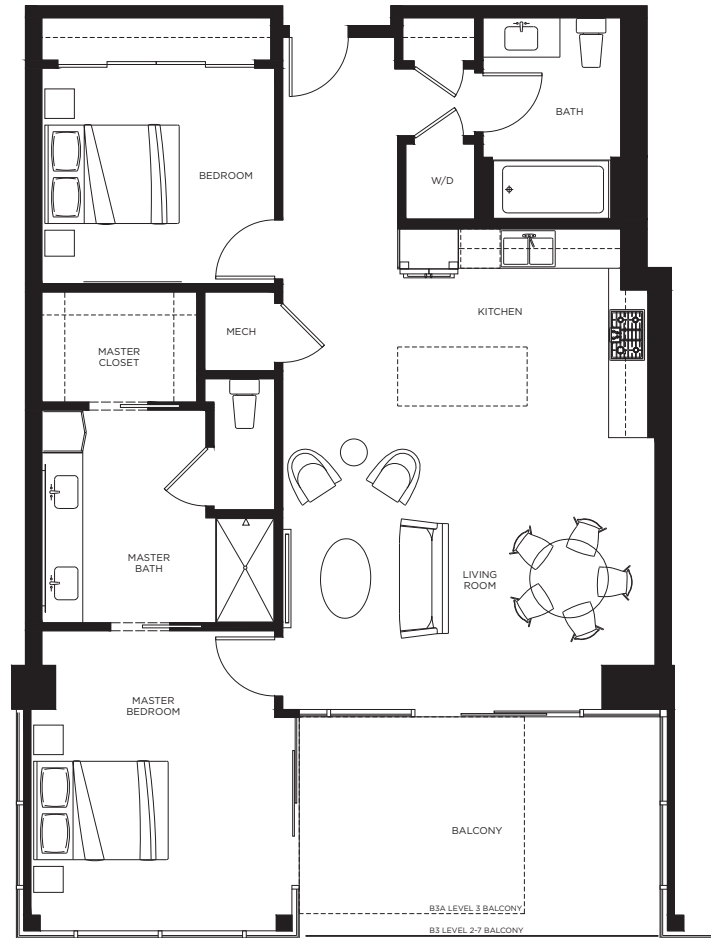

Lead where others follow

ENVYRESIDENCES.COM

allure

2 Bed / 2 Bath (B3)
1, 289 sq. ft.
+ 212 sq. ft. balcony
(Levels 2-7)

2 Bed / 2 Bath (B3A)*
1, 289 sq. ft.
+ 158 sq. ft. balcony
(Level 3)

ENYV