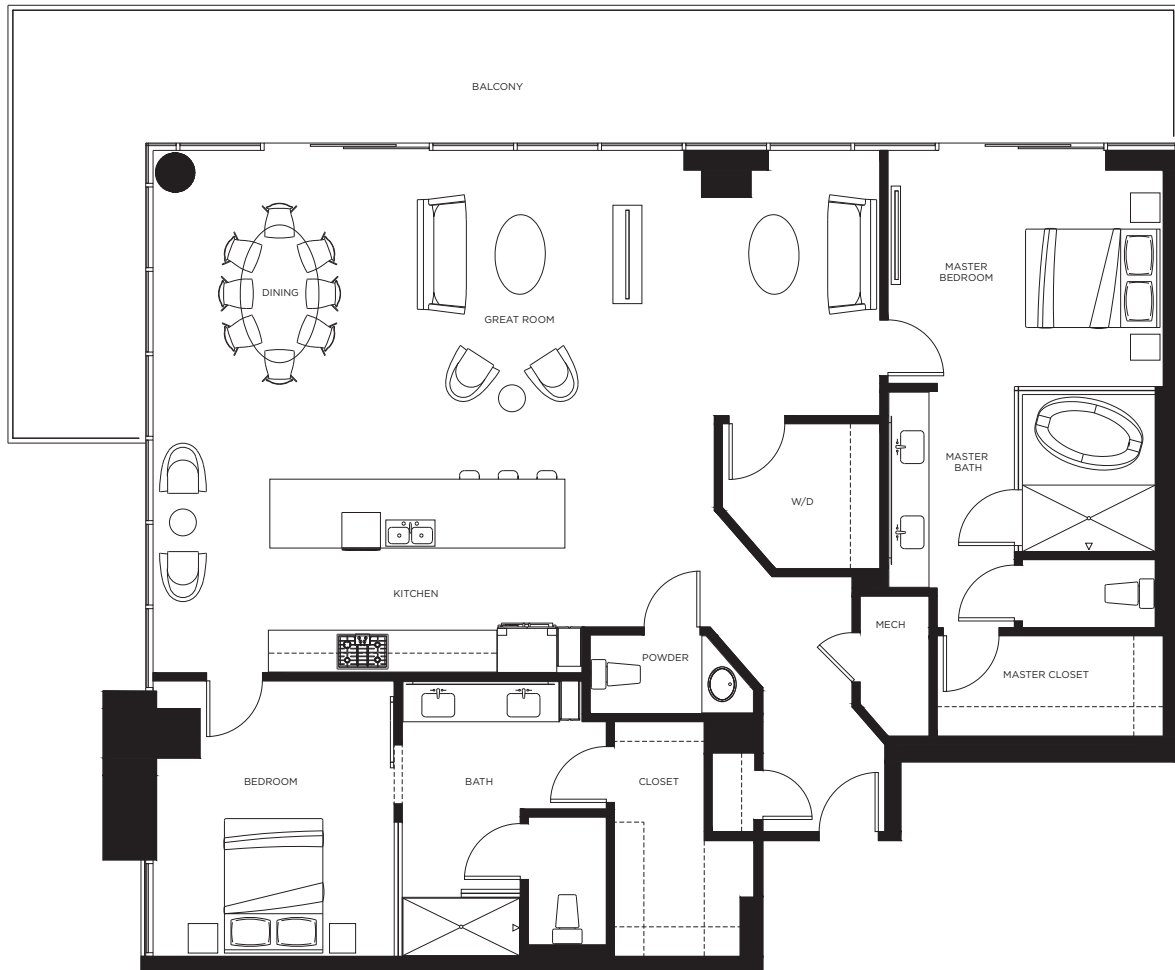

Lead where others follow

ENVYRESIDENCES.COM

Level 8

ph ci

2 Bed / 2.5 Bath
1,995 sq. ft.
+ 488 sq. ft. balcony

ENVY