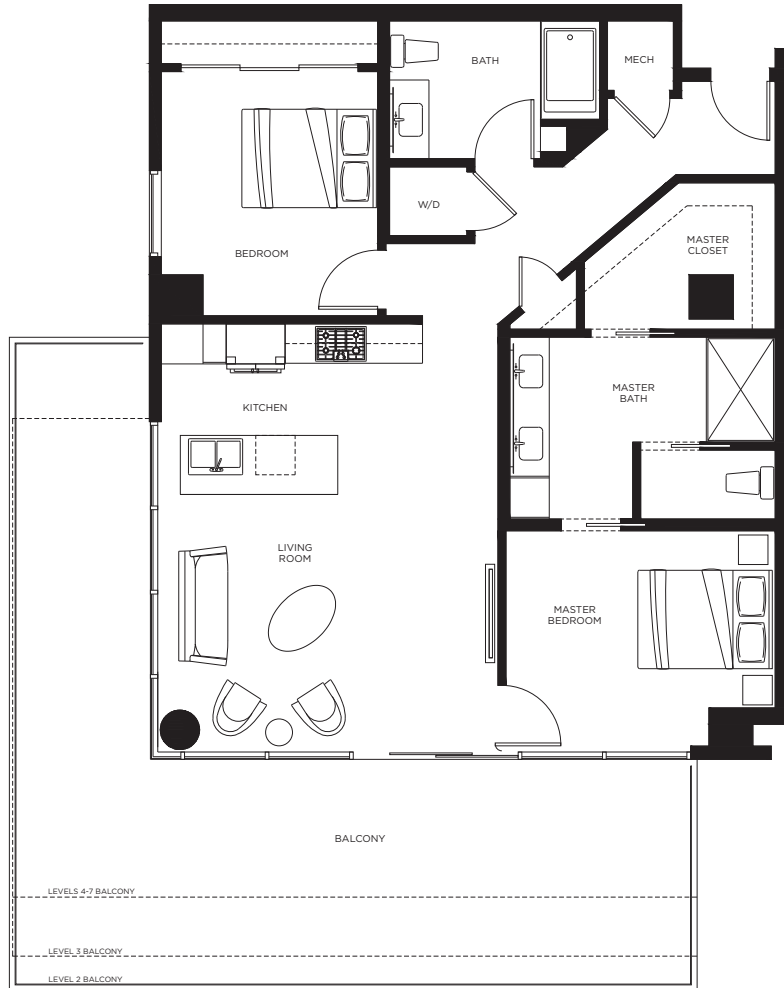

Lead where others follow

ENVYRESIDENCES.COM

indulge

2 Bed / 2 Bath

1,200 sq. ft.

+ 484 sq. ft. balcony (Levels 2-3)

+ 303 sq. ft. balcony (Levels 4-7)

ENVY