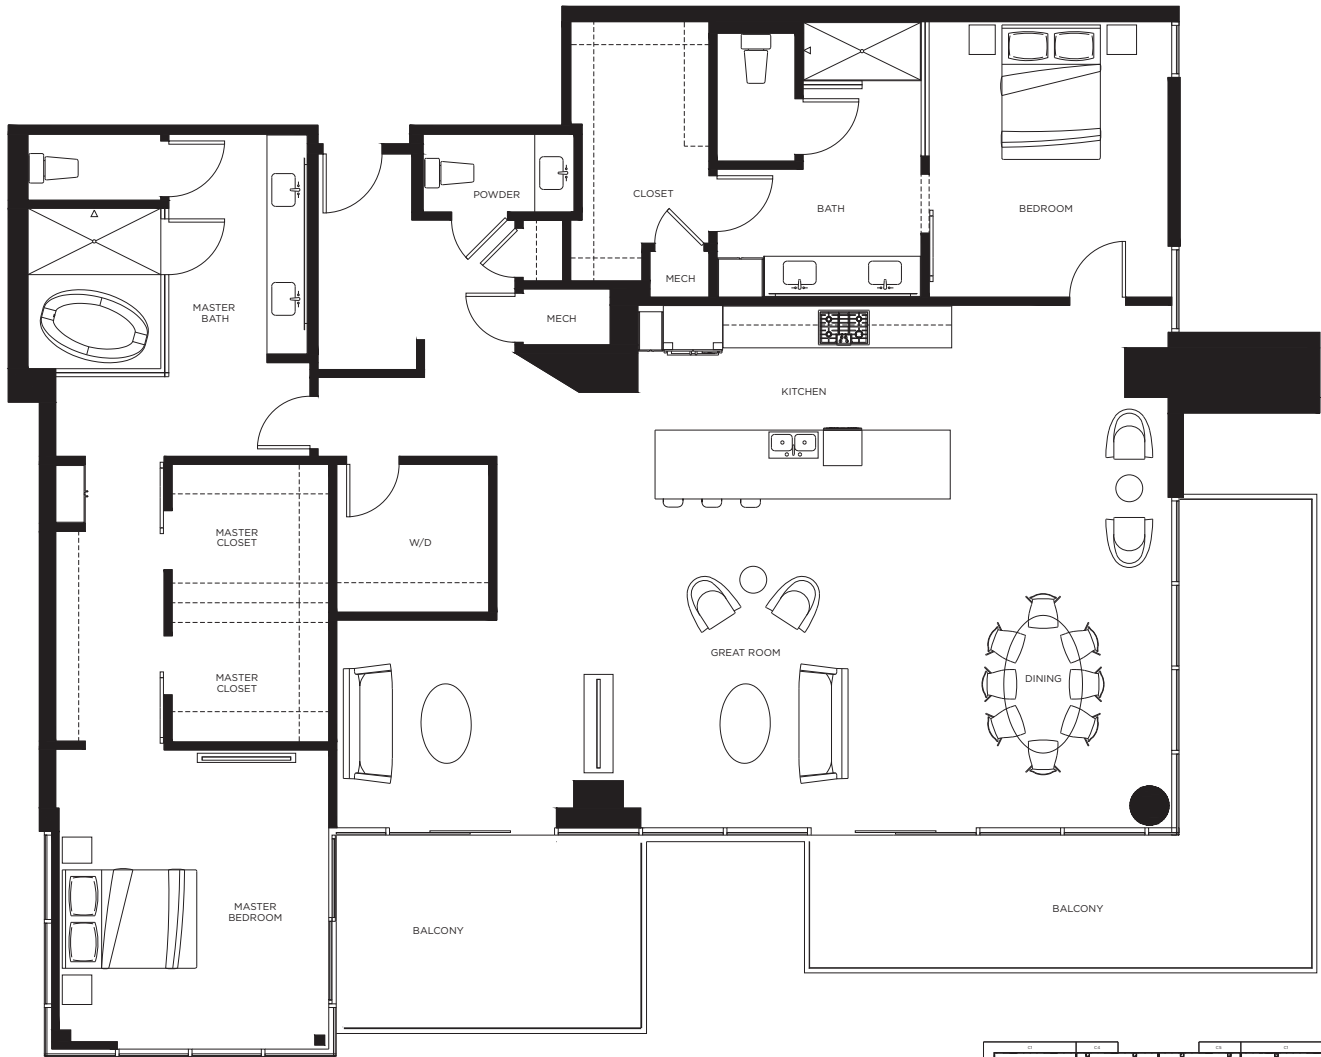

Lead where others follow

ENVYRESIDENCES.COM

Level 8

ph c7

2 Bed / 2.5 Bath

2,441 sq. ft.

+ 157 sq. ft. & 303 sq. ft. balconies

ENYVY