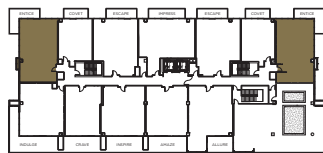

Lead where others follow

ENVYRESIDENCES.COM

Level 2