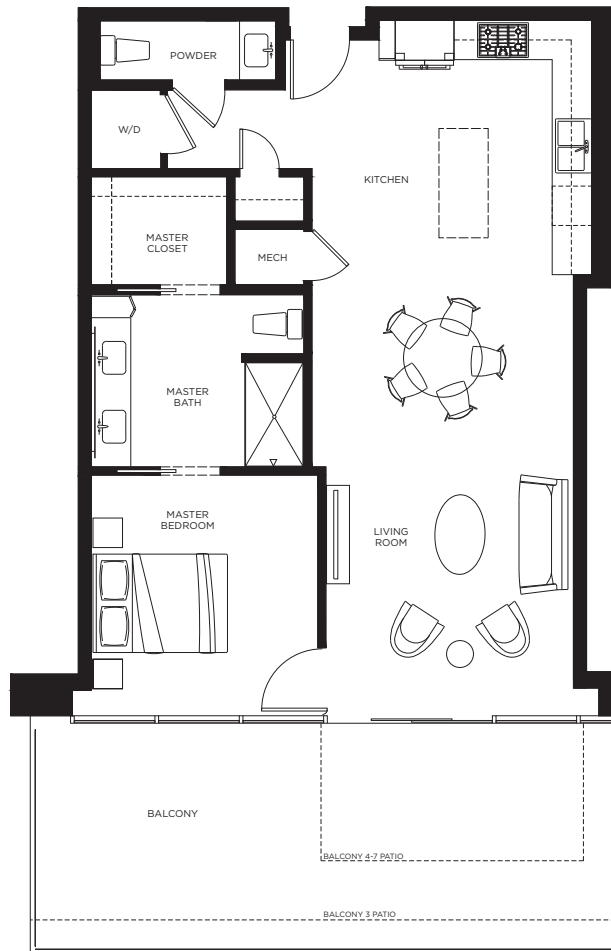

Lead where others follow

ENVYRESIDENCES.COM

Crave

1 Bed / 1.5 Bath

941 sq. ft.

+ 300 sq. ft. balcony (Levels 2-3)

+ 99 sq. ft. balcony (Levels 4-7)

ENYV