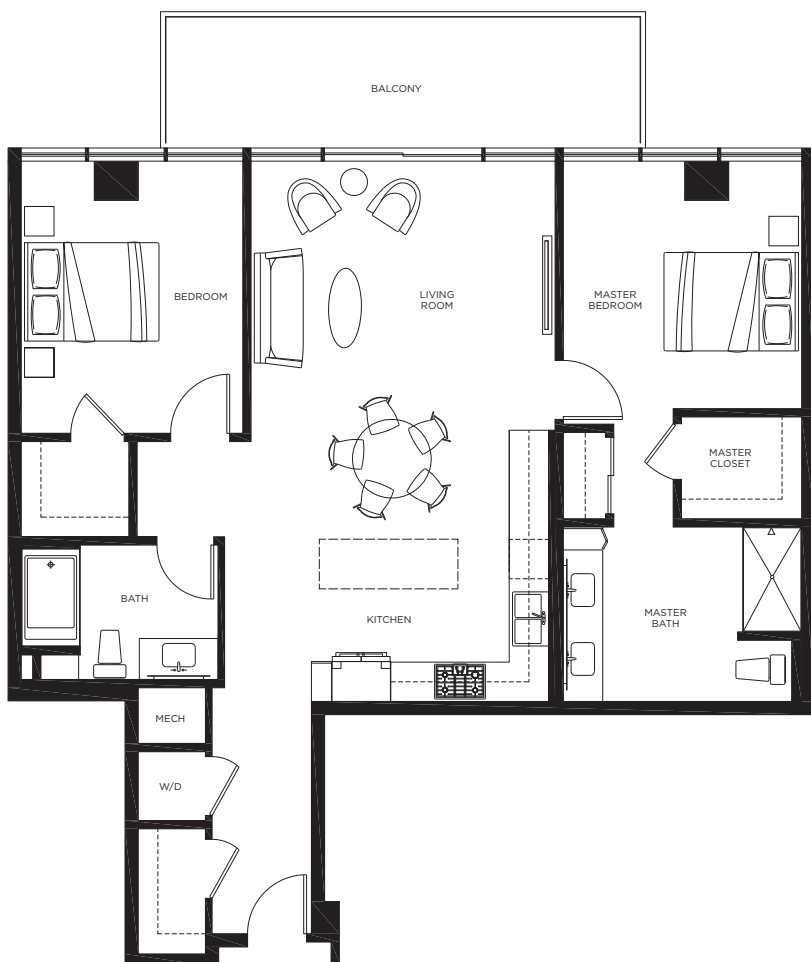

Lead where others follow

ENVYRESIDENCES.COM

impress

2 Bed / 2 Bath

1,256 sq. ft.

+ 190 sq. ft. balcony

ENVY