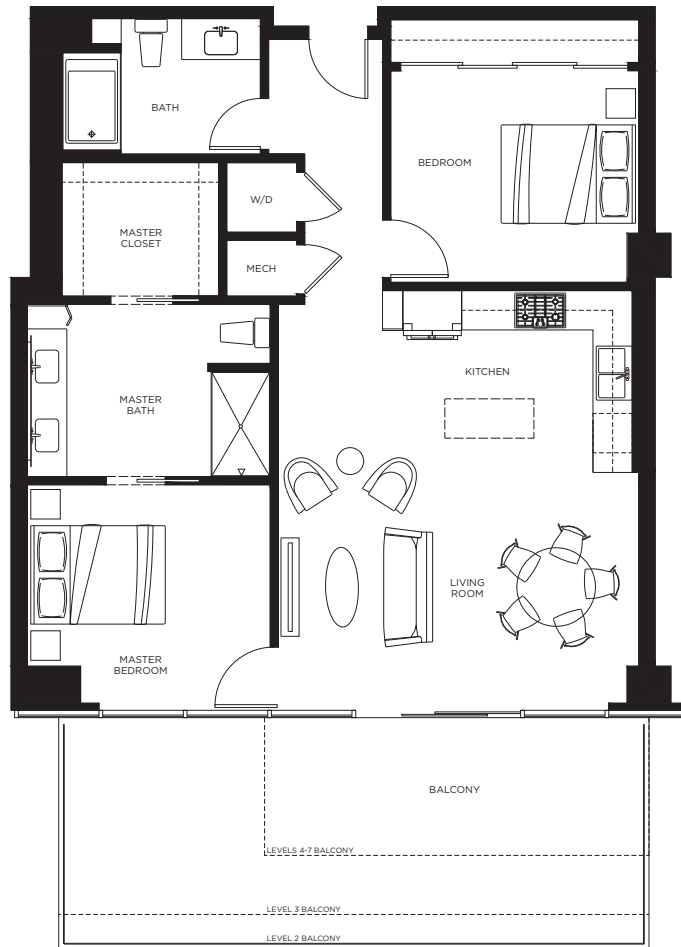

Lead where others follow

ENVYRESIDENCES.COM

inspire

2 Bed / 2 Bath

1,126 sq. ft.

+ 300 sq. ft. balcony (Levels 2-3)

+ 140 sq. ft. balcony (Levels 4-7)

ENVY