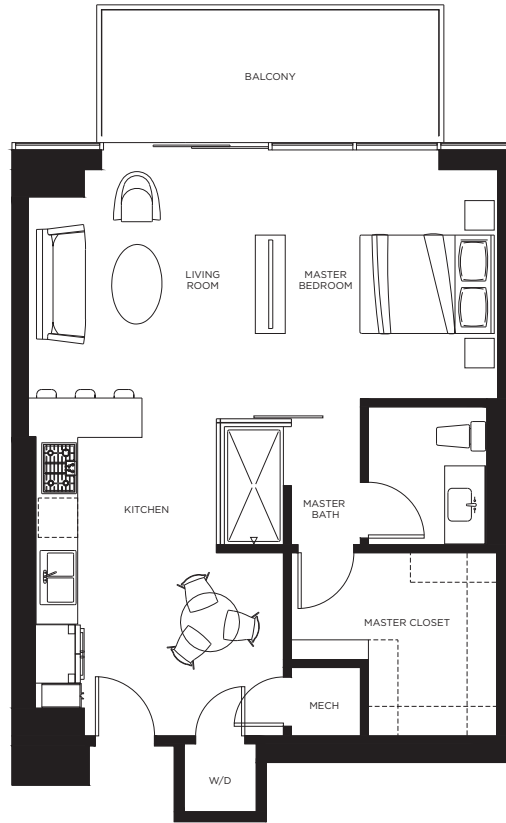

Lead where others follow

ENVYRESIDENCES.COM

covet

1 Bed / 1 Bath
776 sq. ft.
+ 129 sq. ft. balcony

ENVY