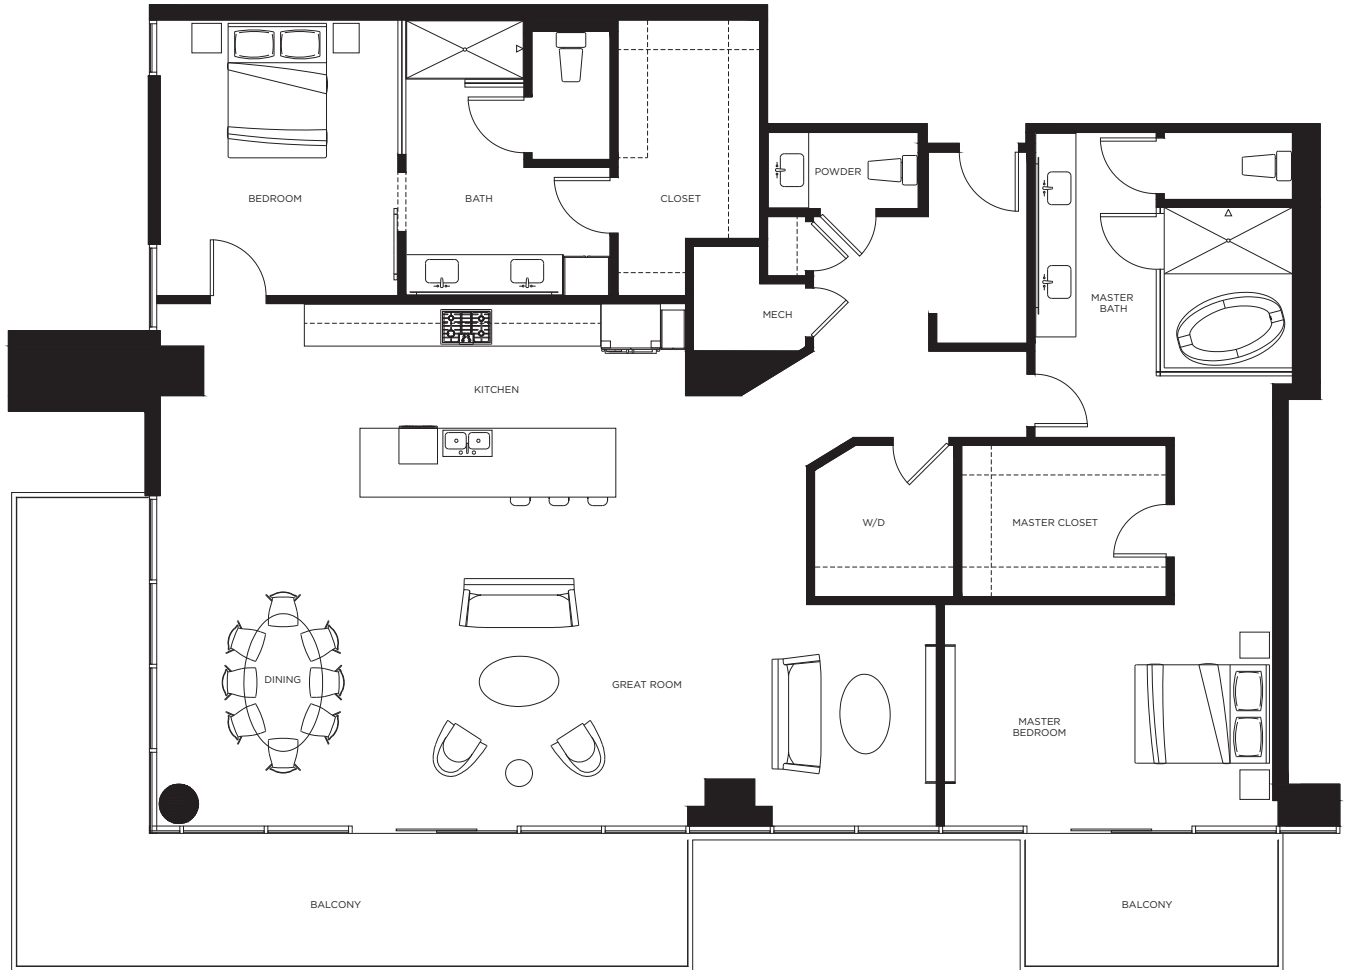

Lead where others follow

ENVYRESIDENCES.COM

Level 8

ph c3

2 Bed / 2.5 Bath

2,274 sq. ft.

+ 364 sq. ft. & 93 sq. ft. balconies

ENVY