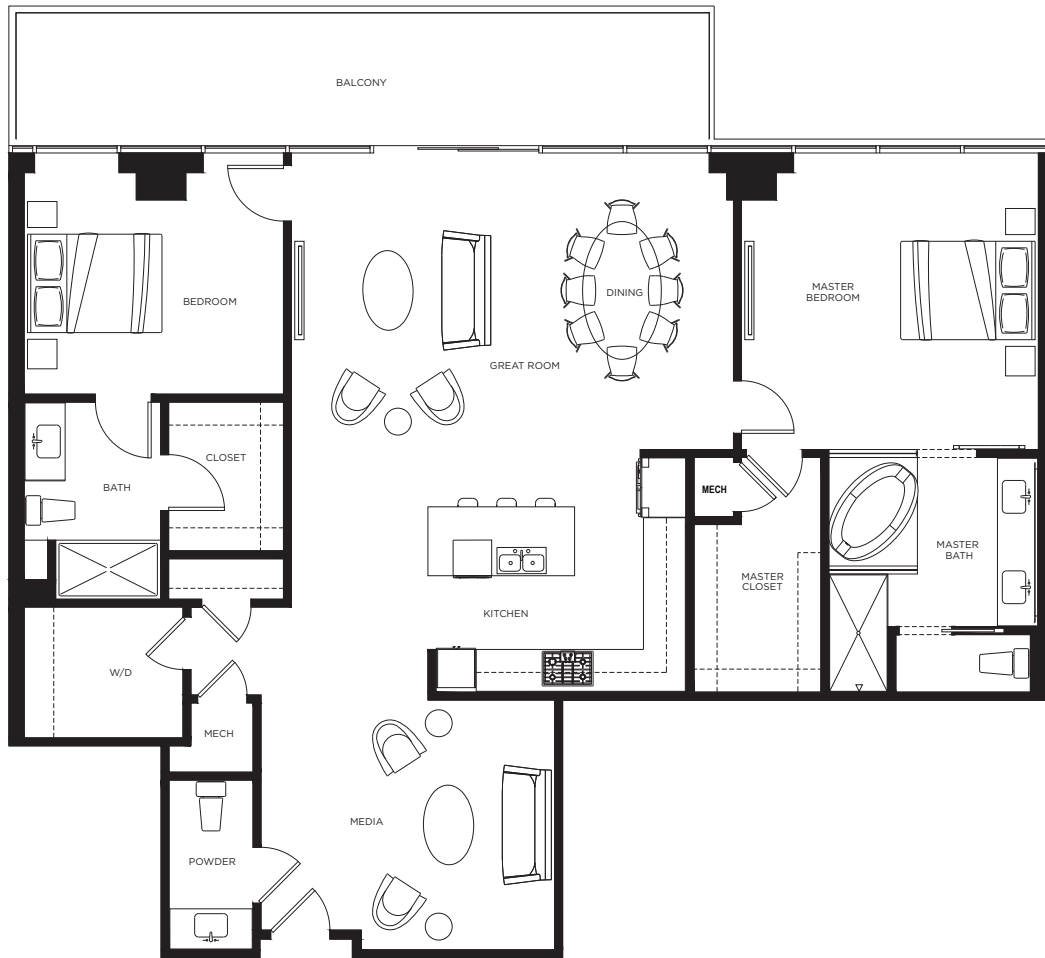

Lead where others follow

ENVYRESIDENCES.COM

Level 8

ph c4

2 Bed / 2.5 Bath
1,764 sq. ft.
+ 251 sq. ft. balcony