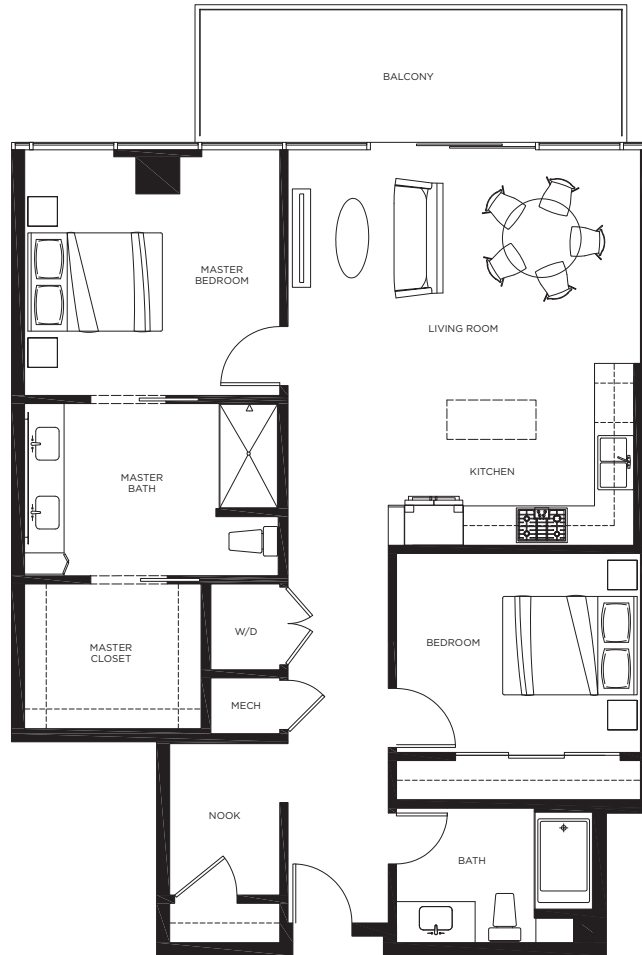

# Thrill

**1 Bed / 1.5 Bath / Den**

1,108 sq. ft.

+ 157 sq. ft. balcony (Levels 4-7)

  
**ENYV**

# Lead where others follow

ENVYRESIDENCES.COM

Level 2

Level 3

Levels 4-7

*escape*

**2 Bed / 2 Bath / Nook**  
1, 213 sq. ft.  
+ 160 sq. ft. balcony

  
**ENVY**