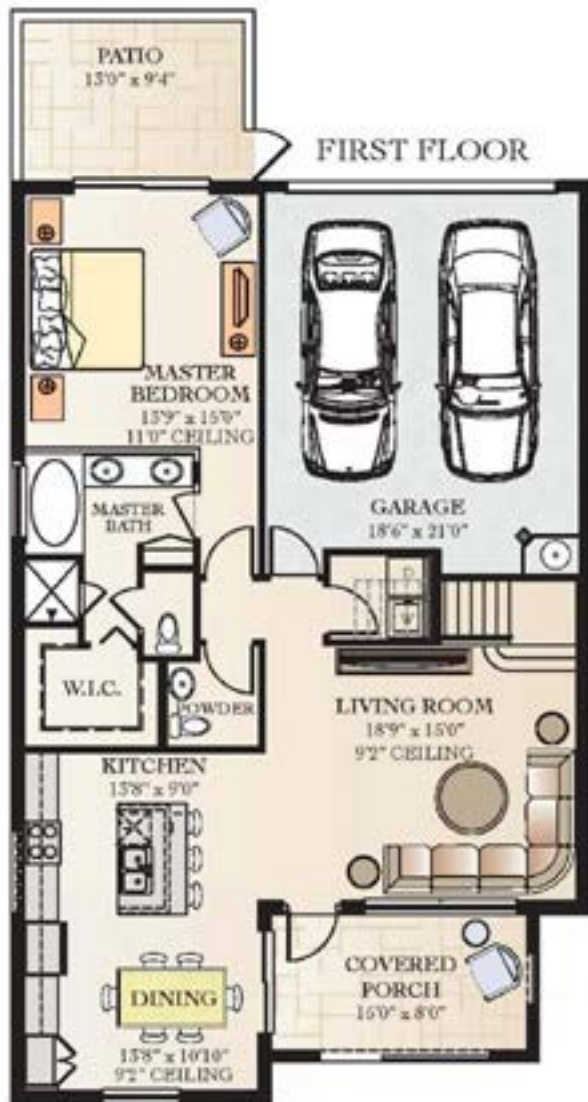

ACCESS TO COVERED PORCH VIA

LAGO

2 BEDROOM + MEZZANINE / 2 BATHS / 2 CAR GARAGE

SECOND FLOOR

FIRST FLOOR

First Floor Living	163
Second Floor Living	995
Mezzanine	147
<hr/> Total	<hr/> 1,305
Garage	434
Covered Porch	24
Balcony	77
<hr/> Total	<hr/> 1,840

MAGNIFICO

3-4 BEDROOMS / 2½ - 3 BATHS / 2 CAR GARAGE

First Floor Living	1,040
Second Floor Living	1,391
Total Living	2,431
Garage	470
Covered Porch	224
Covered Lanai	76
Patio	133
Balcony	224
Total	3,558

PALAZZO

2-4 BEDROOMS / 2 1/2 - 3 1/2 BATHS / 2 CAR GARAGE

AVAILABLE MASTER BEDROOM #2 VARIATION

AVAILABLE DEN VARIATION
(AVAILABLE BATH VARIATION WITH MASTER BEDROOM #2 ONLY)

AVAILABLE BEDROOM VARIATION
(AVAILABLE BATH VARIATION WITH MASTER BEDROOM #2 ONLY)

First Floor Living	1,193
Second Floor Living	778
Total Living	1,971
Garage	425
Covered Porch	135
Enclosed Patio	143
Total	2,674

REGALO

2 BEDROOMS + MEZZANINE / 2 BATHS / 2-CAR GARAGE

AVAILABLE
DEN VARIATION