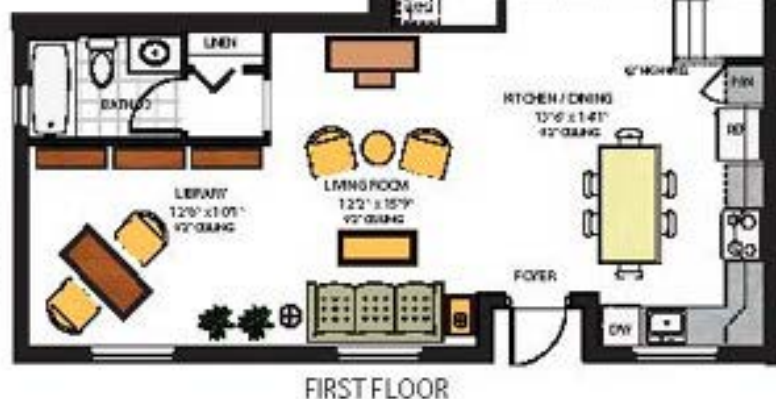

CASALON

2-3 BEDROOMS / 3 BATHS / 2-CAR GARAGE

First Floor Living	777
Second Floor Living	741
Total	1,518
Garage	468
Covered Entry	13
Total	1,999

FIORE

2-3 BEDROOMS / 2 1/2 BATHS / 2-CAR GARAGE

First Floor Living	502
Second Floor Living	942
Total	1,444
Garage	478
Covered Porch	59
Total	1,981

GRANDE

3 BEDROOMS PLUS DEN / 3 1/2 BATHS / 2 CAR GARAGE

First Floor Living	1,259
Second Floor Living	1,571
Total Living	2,830
Garage	472
Covered Porch	164
Covered Lanai	66
Patio	106
Balcony	164
Total	3,802

ACCESS TO COVERED PORCH VIA

LAGO

2 BEDROOM + MEZZANINE / 2 BATHS / 2 CAR GARAGE

SECOND FLOOR

FIRST FLOOR

First Floor Living	163
Second Floor Living	995
Mezzanine	147
<hr/> Total	<hr/> 1,305
Garage	434
Covered Porch	24
Balcony	77
<hr/> Total	<hr/> 1,840