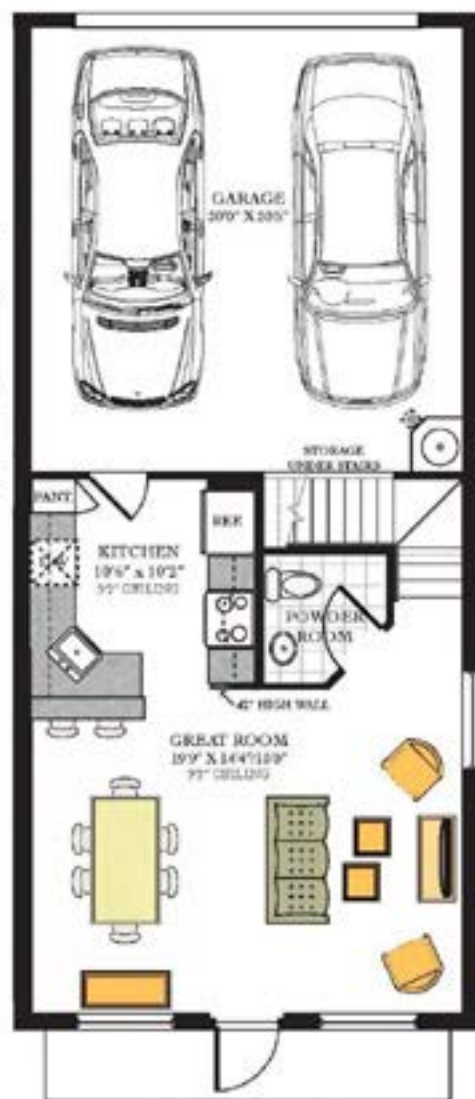

CASALON

2-3 BEDROOMS / 3 BATHS / 2-CAR GARAGE

First Floor Living	777
Second Floor Living	741
Total	1,518
Garage	468
Covered Entry	13
Total	1,999

FIORE

2-3 BEDROOMS / 2 1/2 BATHS / 2-CAR GARAGE

First Floor Living	502
Second Floor Living	942
Total	1,444
Garage	478
Covered Porch	59
Total	1,981

GRANDE

3 BEDROOMS PLUS DEN / 3 1/2 BATHS / 2 CAR GARAGE

First Floor Living	1,259
Second Floor Living	1,571
Total Living	2,830
Garage	472
Covered Porch	164
Covered Lanai	66
Patio	106
Balcony	164
Total	3,802

ACCESS TO COVERED PORCH VIA

LAGO

2 BEDROOM + MEZZANINE / 2 BATHS / 2 CAR GARAGE

SECOND FLOOR

FIRST FLOOR

First Floor Living	163
Second Floor Living	995
Mezzanine	147
<hr/> Total	<hr/> 1,305
Garage	434
Covered Porch	24
Balcony	77
<hr/> Total	<hr/> 1,840