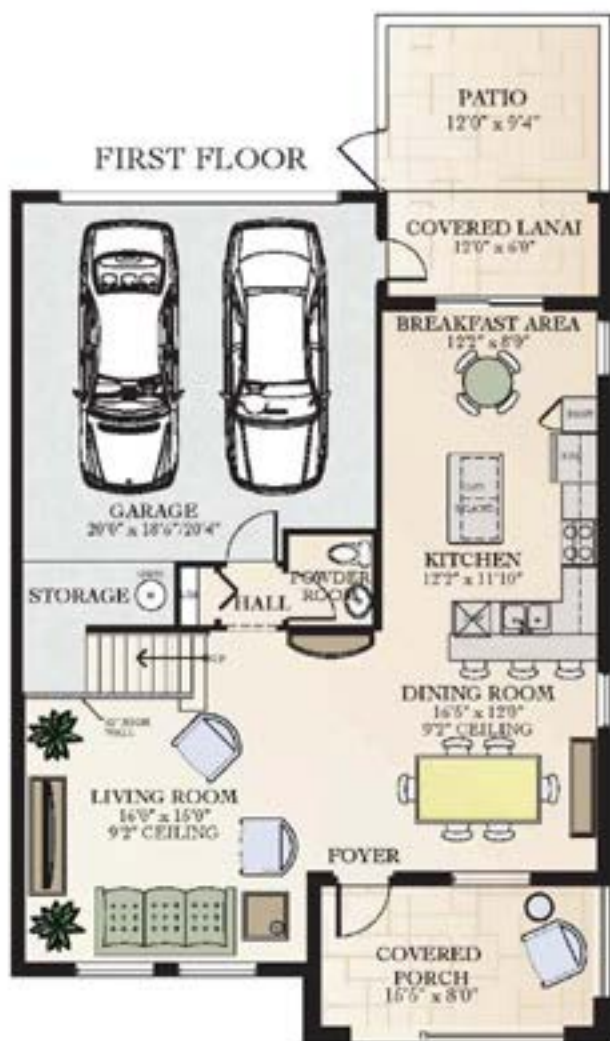

ACCESS TO COVERED PORCH VIA

LAGO

2 BEDROOM + MEZZANINE / 2 BATHS / 2 CAR GARAGE

SECOND FLOOR

FIRST FLOOR

First Floor Living	163
Second Floor Living	995
Mezzanine	147
<hr/> Total	<hr/> 1,305
Garage	434
Covered Porch	24
Balcony	77
<hr/> Total	<hr/> 1,840

First Floor Living	1,193
Second Floor Living	778
Total Living	1,971
Garage	425
Covered Porch	135
Enclosed Patio	143
Total	2,674

REGALO

2 BEDROOMS + MEZZANINE / 2 BATHS / 2-CAR GARAGE

AVAILABLE
DEN VARIATION

MEZZANINE

SECOND FLOOR

FIRST FLOOR

First Floor Living	163
Second Floor Living	995
Mezzanine	116
Total	1,274
Garage	434
Covered Porch	90
Balcony	90
Total	1,888

SPLENDIDO

2-3 BEDROOMS / 2 1/2 BATHS / 2 CAR GARAGE

First Floor Living	851
Second Floor Living	1,145
Total Living	1,996
Garage	487
Covered Porch	151
Covered Lanai	76
Patio	133
Total	2,843

AVAILABLE
5th BEDROOM VARIATION

AVAILABLE DEN
VARIATION