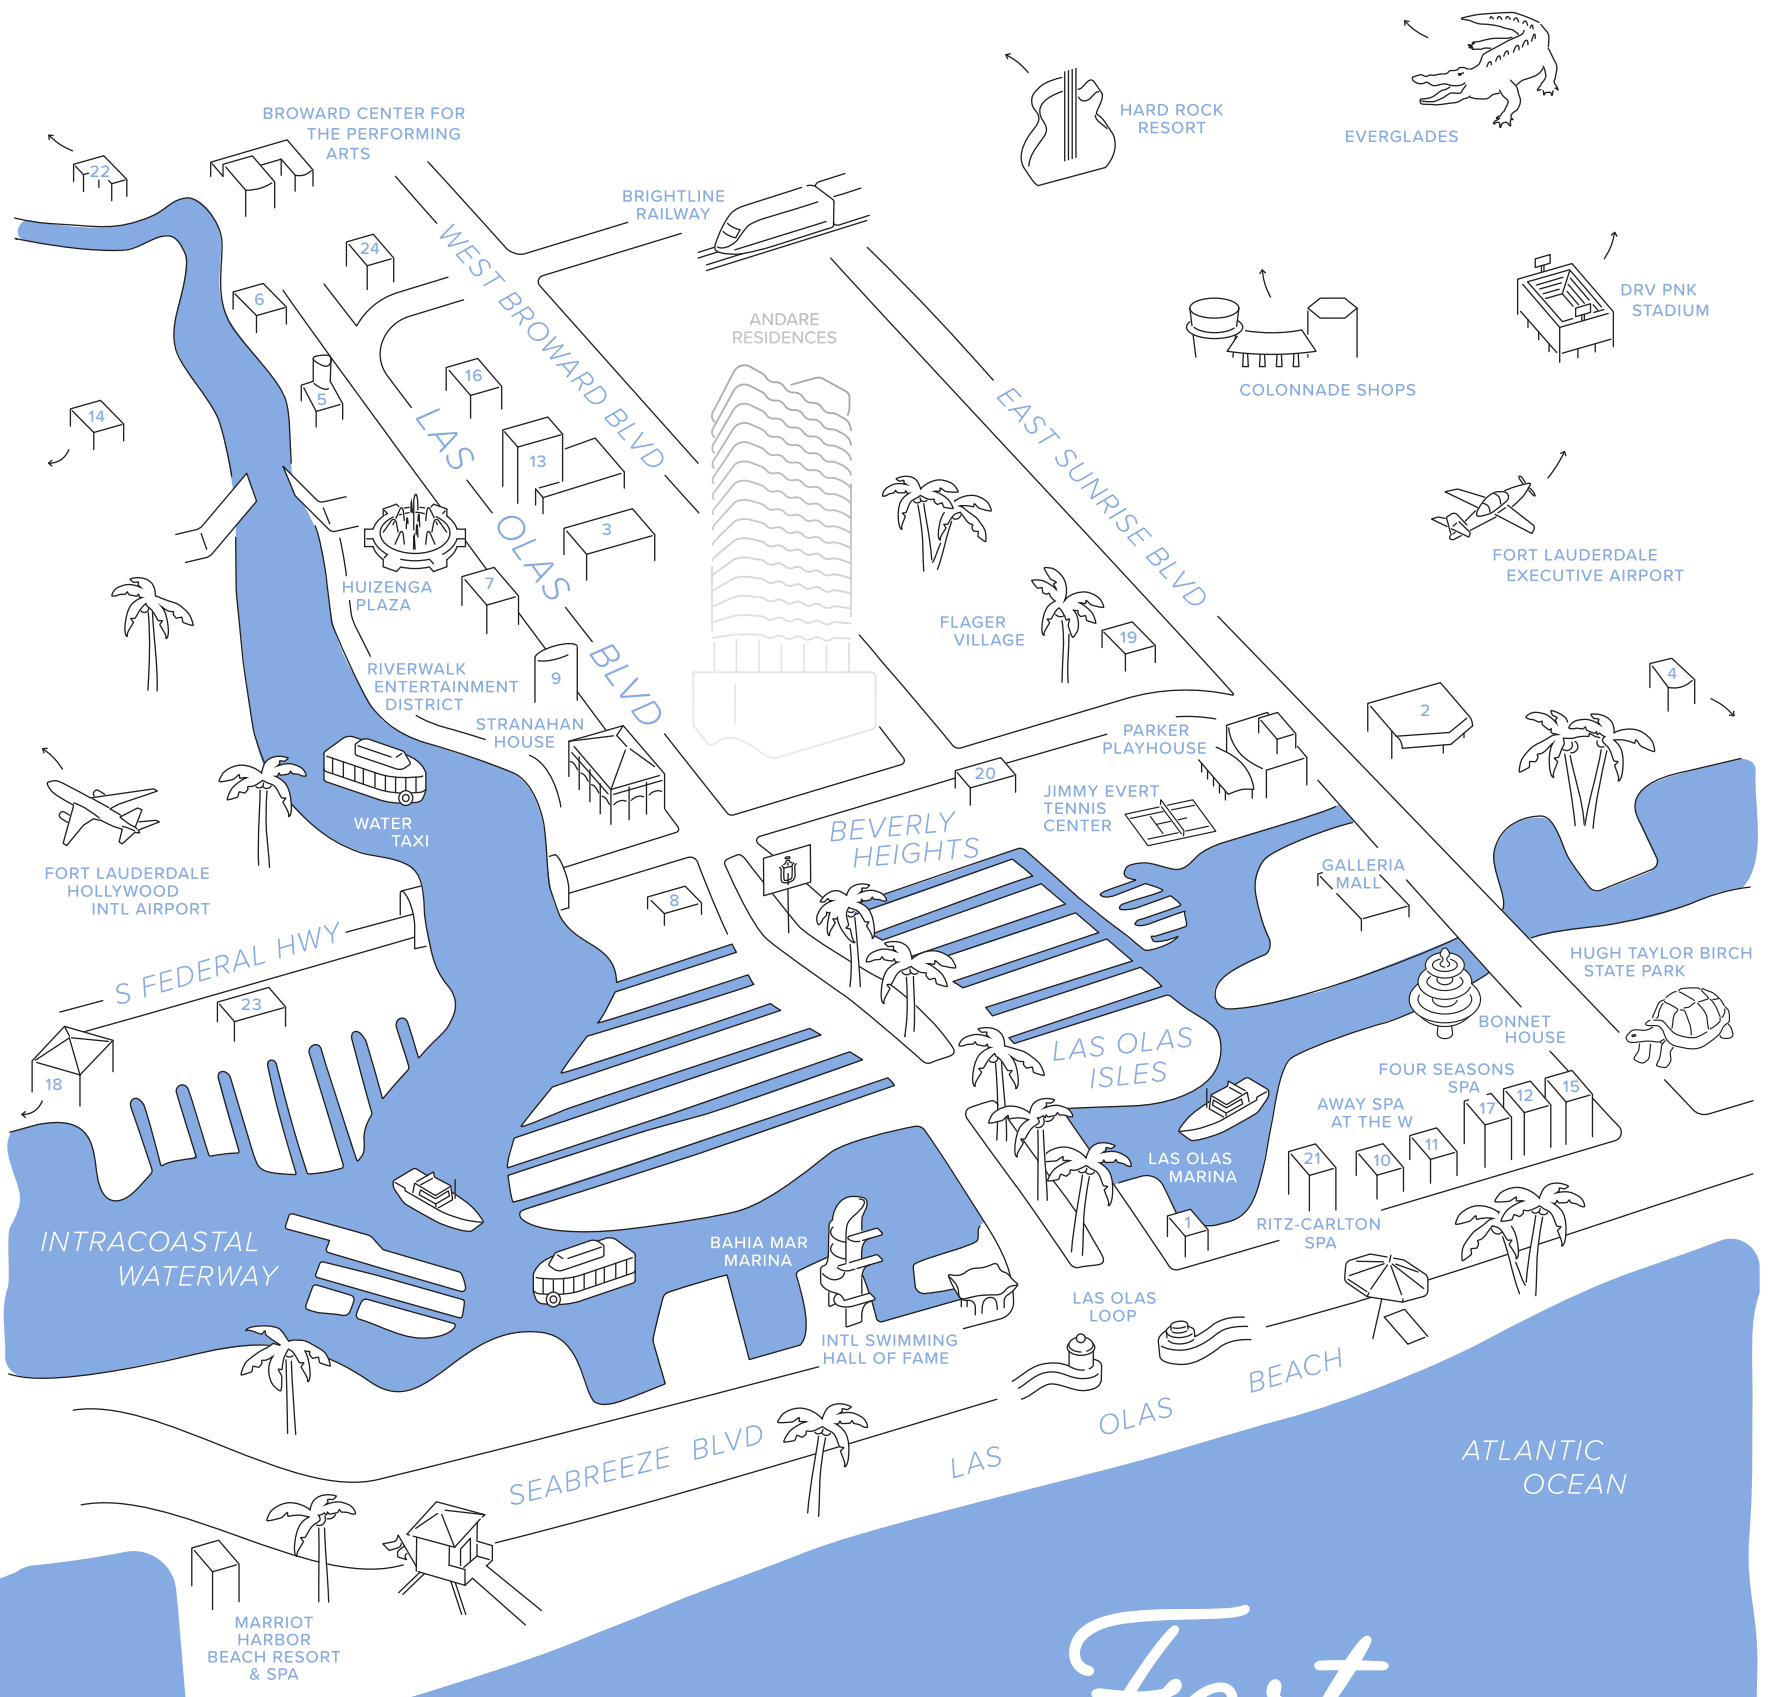

*Rich Atlantic views wherever you turn,
pristine beaches, renowned arts and culture,
and incredible cuisine, all minutes from home.*

A Stunning Setting

Set at the vibrant center of Las Olas Boulevard, a dynamic downtown lined with luxury boutiques, art galleries, restaurants, cafés, and bars. Steps away from Andare Residences, Riverwalk Linear Park runs along both sides of the New River and offers expansive green space for running, cycling, picnicking, taking your dog for a stroll, or river-gazing from palm tree-shaded beaches. Overlooking the New River stands Fort Lauderdale's Broward Center for the Performing Arts, and closeby, the celebrated NSU Museum of Art, housing 7000+ contemporary works. Behind it all, endless ocean views, stunning shoreline, and golden hour all year long.