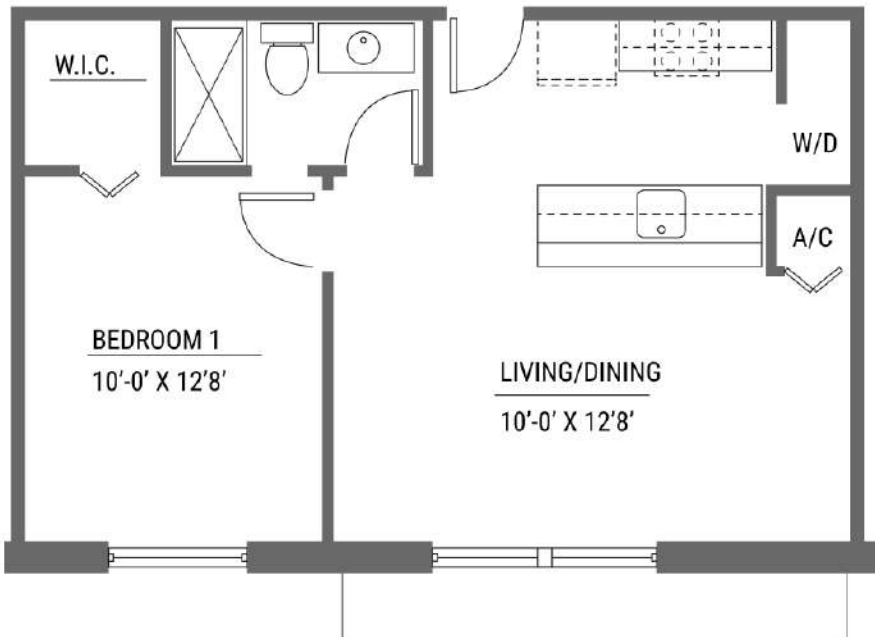

CANAL
by IQ CONCEPT

High-End Boutique Residences
in The IQ District
of West Aventura

CLEARWATER

2 Bedrooms/ 2 Bathrooms

907 Sqft

111 Terrace Sqft

Units 210, 306, 406, 506, 606

NE 186th St.

CANAL
by IQ CONCEPT

High-End Boutique Residences
in The IQ District
of West Aventura

OLETA

1 Bedroom/ 1 Bathroom
846 Sqft
137 Terrace Sqft
Units 404, 504, 604

NE 186th St.

CANAL
by IQ CONCEPT

High-End Boutique Residences
in The IQ District
of West Aventura

DOLPHIN

1 Bedroom/ 1 Bathroom
685 Sqft
58 Terrace Sqft
Units 405, 505, 605

NE 186th St.

CANAL
by IQ CONCEPT

High-End Boutique Residences
in The IQ District
of West Aventura

MISSISSIPI

Studio
466 Sqft
99 Terrace Sqft
Unit 304

NE 186th St.

CANAL
by IQ CONCEPT

High-End Boutique Residences
in The IQ District
of West Aventura

DANUBIO

2 Bedrooms/ 2 Bathrooms
973 Sqft
118 Terrace Sqft
Unit 305

NE 186th St.