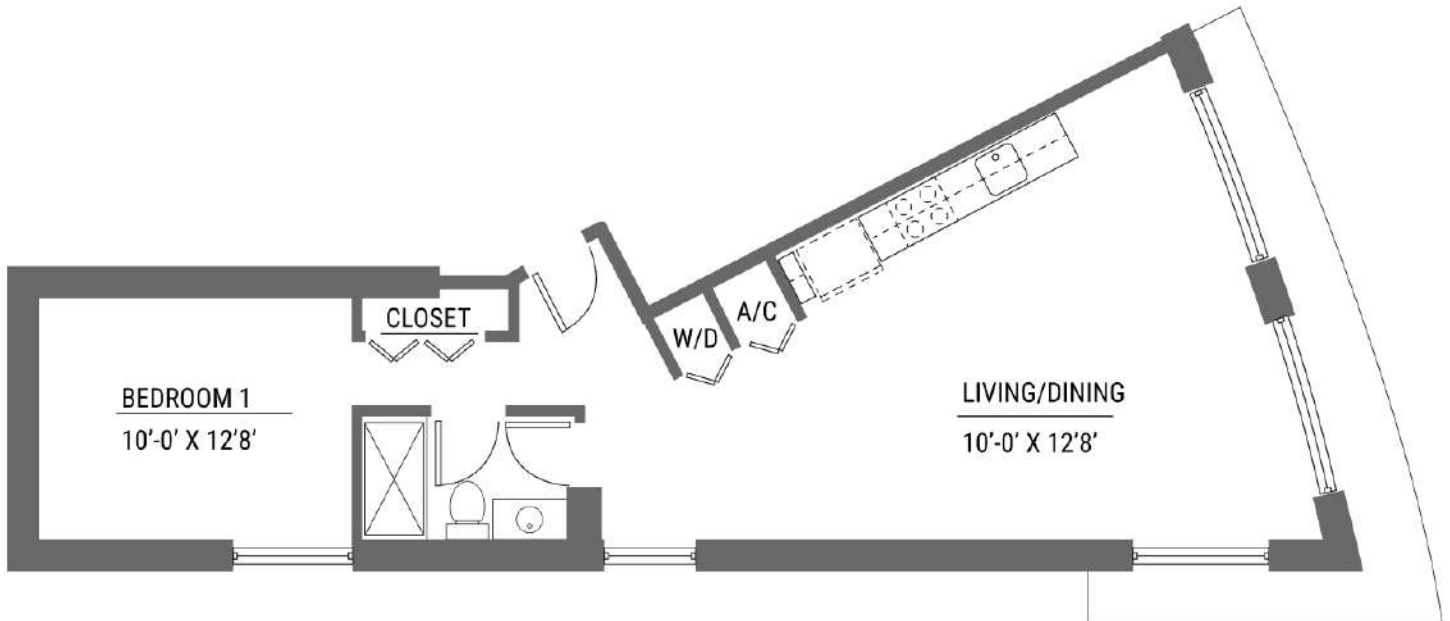

CANAL
by IQ CONCEPT

High-End Boutique Residences
in The IQ District
of West Aventura

CLEARWATER

2 Bedrooms/ 2 Bathrooms

907 Sqft

111 Terrace Sqft

Units 210, 306, 406, 506, 606

NE 186th St.

CANAL
by IQ CONCEPT

High-End Boutique Residences
in The IQ District
of West Aventura

OLETA

1 Bedroom/ 1 Bathroom
846 Sqft
137 Terrace Sqft
Units 404, 504, 604

NE 186th St.

CANAL
by IQ CONCEPT

High-End Boutique Residences
in The IQ District
of West Aventura