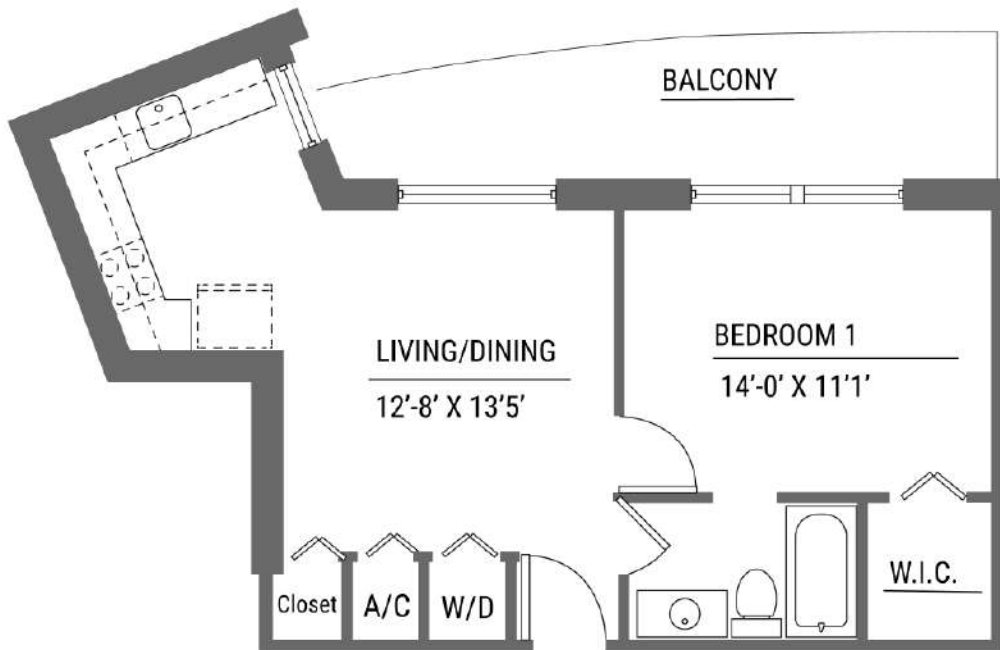

CANAL
by IQ CONCEPT

High-End Boutique Residences
in The IQ District
of West Aventura

GIBRALTAR

Studio
474 Sqft
Units 201, 301, 401, 501, 601

NE 186th St.

CANAL
by IQ CONCEPT

High-End Boutique Residences
in The IQ District
of West Aventura

PANAMA

1 Bedroom/ 1 Bathroom
604 Sqft
138 Terrace Sqft
Units 202, 302, 402, 502, 602

NE 186th St.

CANAL
by IQ CONCEPT

High-End Boutique Residences
in The IQ District
of West Aventura

AMAZONAS

2 Bedrooms/ 2 Bathrooms
967 Sqft
210 Terrace Sqft
Unit 203, 303, 403, 503, 603

NE 186th St.

CANAL
by IQ CONCEPT

High-End Boutique Residences
in The IQ District
of West Aventura

PARANA

1 Bedroom/ 1 Bathroom
688 Sqft
97 Terrace Sqft
Unit 204

NE 186th St.

CANAL
by IQ CONCEPT

High-End Boutique Residences
in The IQ District
of West Aventura

ORINOCO

Studio Apartment
467 Sqft
Unit 205

NE 186th St.

CANAL
by IQ CONCEPT

High-End Boutique Residences
in The IQ District
of West Aventura

CORINTO

1 Bedroom/ 1 Bathroom
801 Sqft
90 Terrace Sqft
Unit 206

NE 186th St.