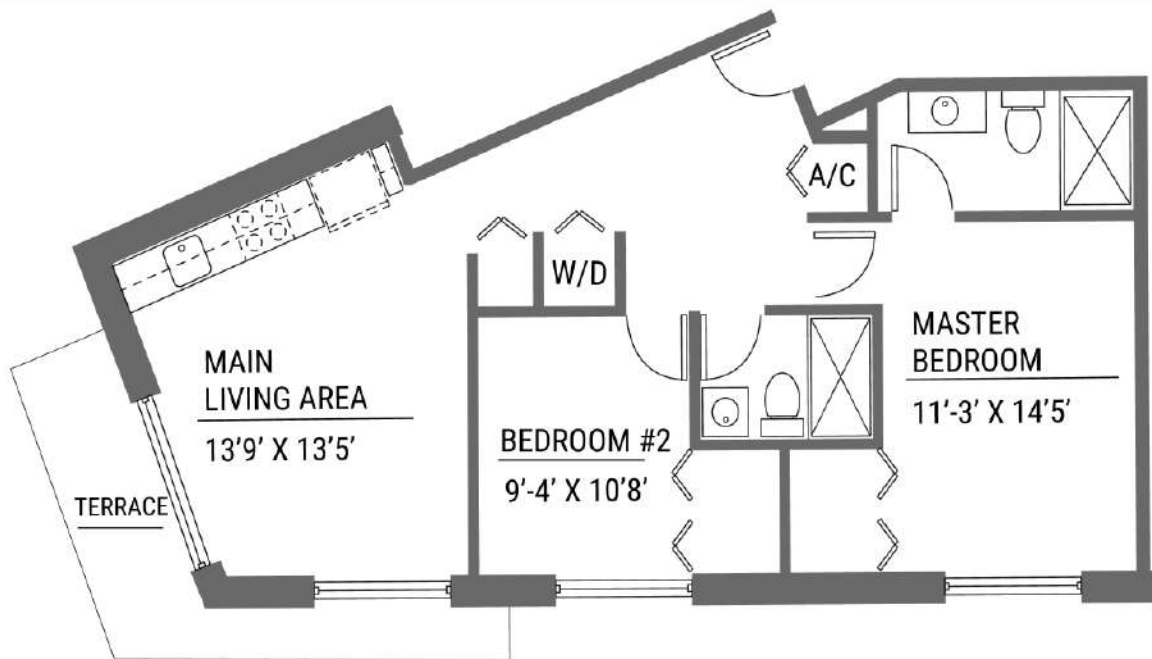

MAGDALENA

1 Bedroom/ 1 Bathroom
753 Sqft
55 Terrace Sqft
Unit 208

NE 186th St.

CANAL
by IQ CONCEPT

High-End Boutique Residences
in The IQ District
of West Aventura

TOCANTINS

1 Bedroom/ 1 Bathroom
795 Sqft
57 Terrace Sqft
Unit 209

CANAL
by IQ CONCEPT

High-End Boutique Residences
in The IQ District
of West Aventura

CLEARWATER

2 Bedrooms/ 2 Bathrooms

907 Sqft

111 Terrace Sqft

Units 210, 306, 406, 506, 606

NE 186th St.

CANAL
by IQ CONCEPT

High-End Boutique Residences
in The IQ District
of West Aventura

OLETA

1 Bedroom/ 1 Bathroom
846 Sqft
137 Terrace Sqft
Units 404, 504, 604

NE 186th St.

CANAL
by IQ CONCEPT

High-End Boutique Residences
in The IQ District
of West Aventura