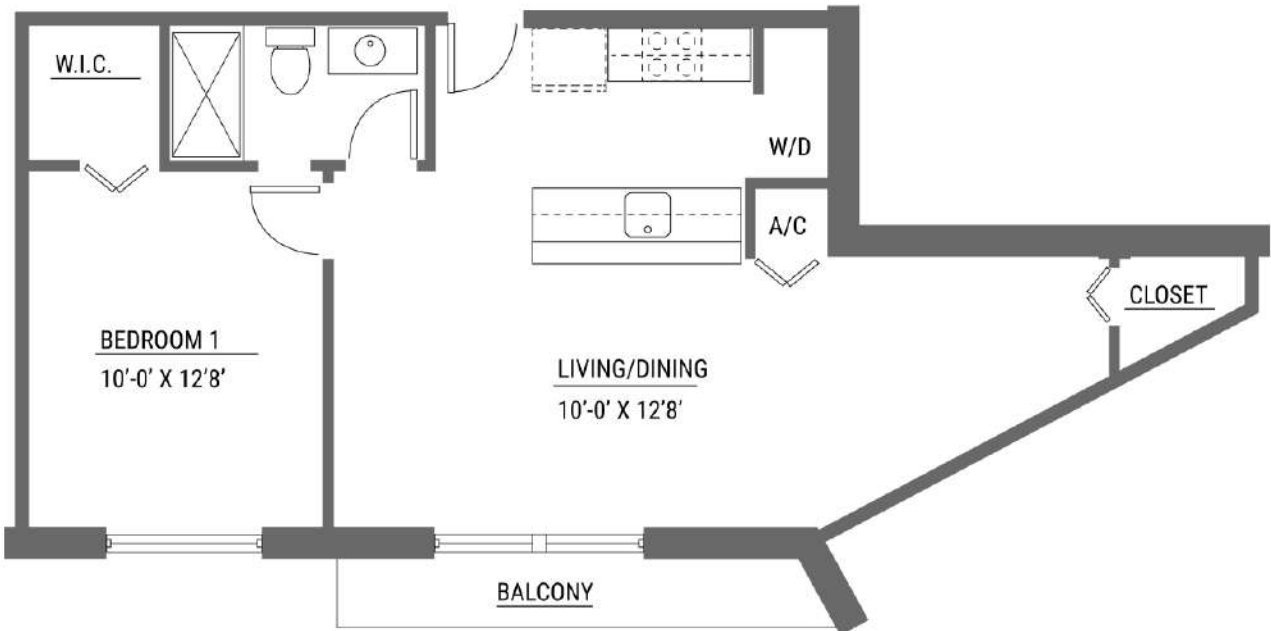

CANAL
by IQ CONCEPT

High-End Boutique Residences
in The IQ District
of West Aventura

LA PLATA

1 Bedroom/ 1 Bathroom
818 Sqft
55 Terrace Sqft
Unit 207

NE 186th St.

CANAL
by IQ CONCEPT

High-End Boutique Residences
in The IQ District
of West Aventura

MAGDALENA

1 Bedroom/ 1 Bathroom
753 Sqft
55 Terrace Sqft
Unit 208

NE 186th St.

CANAL
by IQ CONCEPT

High-End Boutique Residences
in The IQ District
of West Aventura

TOCANTINS

1 Bedroom/ 1 Bathroom
795 Sqft
57 Terrace Sqft
Unit 209

CANAL
by IQ CONCEPT

High-End Boutique Residences
in The IQ District
of West Aventura

CLEARWATER

2 Bedrooms/ 2 Bathrooms

907 Sqft

111 Terrace Sqft

Units 210, 306, 406, 506, 606

NE 186th St.

CANAL
by IQ CONCEPT

High-End Boutique Residences
in The IQ District
of West Aventura

OLETA

1 Bedroom/ 1 Bathroom
846 Sqft
137 Terrace Sqft
Units 404, 504, 604

NE 186th St.

CANAL
by IQ CONCEPT

High-End Boutique Residences
in The IQ District
of West Aventura