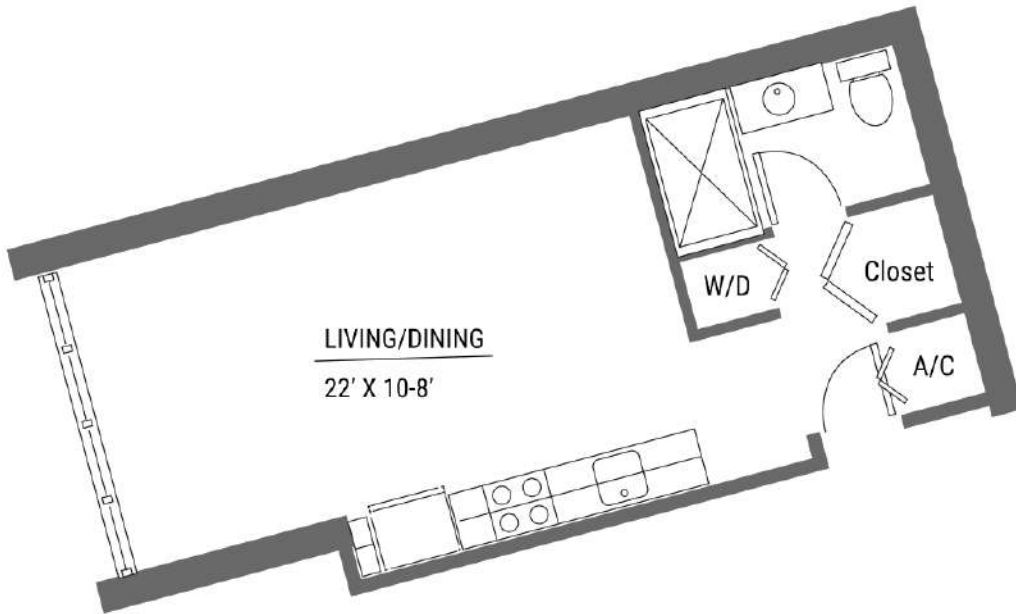

CANAL
by IQ CONCEPT

High-End Boutique Residences
in The IQ District
of West Aventura

GIBRALTAR

Studio
474 Sqft
Units 201, 301, 401, 501, 601

NE 186th St.

CANAL
by IQ CONCEPT

High-End Boutique Residences
in The IQ District
of West Aventura

PANAMA

1 Bedroom/ 1 Bathroom
604 Sqft
138 Terrace Sqft
Units 202, 302, 402, 502, 602

NE 186th St.

CANAL
by IQ CONCEPT

High-End Boutique Residences
in The IQ District
of West Aventura

AMAZONAS

2 Bedrooms/ 2 Bathrooms
967 Sqft
210 Terrace Sqft
Unit 203, 303, 403, 503, 603

NE 186th St.

CANAL
by IQ CONCEPT

High-End Boutique Residences
in The IQ District
of West Aventura

PARANA

1 Bedroom/ 1 Bathroom
688 Sqft
97 Terrace Sqft
Unit 204

NE 186th St.

CANAL
by IQ CONCEPT

High-End Boutique Residences
in The IQ District
of West Aventura

ORINOCO

Studio Apartment
467 Sqft
Unit 205

NE 186th St.

CANAL
by IQ CONCEPT

High-End Boutique Residences
in The IQ District
of West Aventura

CORINTO

1 Bedroom/ 1 Bathroom
801 Sqft
90 Terrace Sqft
Unit 206

NE 186th St.