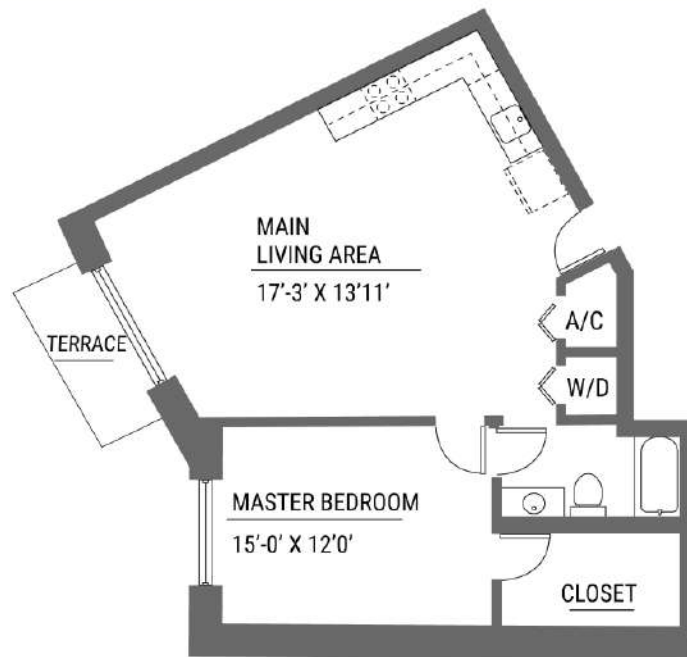

NE 186th St.

CANAL
by IQ CONCEPT

High-End Boutique Residences
in The IQ District
of West Aventura

PARANA

1 Bedroom/ 1 Bathroom
688 Sqft
97 Terrace Sqft
Unit 204

NE 186th St.

CANAL
by IQ CONCEPT

High-End Boutique Residences
in The IQ District
of West Aventura

ORINOCO

Studio Apartment
467 Sqft
Unit 205

NE 186th St.

CANAL
by IQ CONCEPT

High-End Boutique Residences
in The IQ District
of West Aventura

CORINTO

1 Bedroom/ 1 Bathroom
801 Sqft
90 Terrace Sqft
Unit 206

NE 186th St.

CANAL
by IQ CONCEPT

High-End Boutique Residences
in The IQ District
of West Aventura

LA PLATA

1 Bedroom/ 1 Bathroom
818 Sqft
55 Terrace Sqft
Unit 207

NE 186th St.

CANAL
by IQ CONCEPT

High-End Boutique Residences
in The IQ District
of West Aventura

MAGDALENA

1 Bedroom/ 1 Bathroom
753 Sqft
55 Terrace Sqft
Unit 208

NE 186th St.

CANAL
by IQ CONCEPT

High-End Boutique Residences
in The IQ District
of West Aventura

TOCANTINS

1 Bedroom/ 1 Bathroom
795 Sqft
57 Terrace Sqft
Unit 209