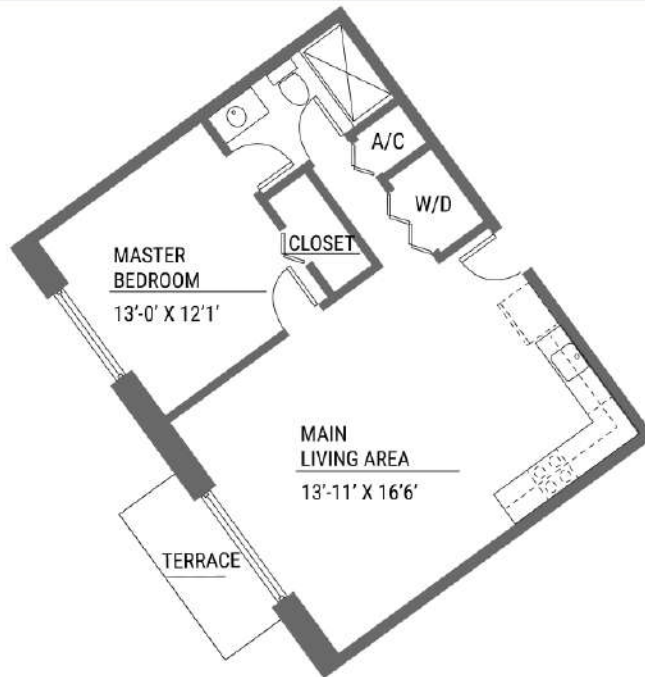

ORINOCO

Studio Apartment
467 Sqft
Unit 205

NE 186th St.

CANAL
by IQ CONCEPT

High-End Boutique Residences
in The IQ District
of West Aventura

CORINTO

1 Bedroom/ 1 Bathroom
801 Sqft
90 Terrace Sqft
Unit 206

NE 186th St.

CANAL
by IQ CONCEPT

High-End Boutique Residences
in The IQ District
of West Aventura

LA PLATA

1 Bedroom/ 1 Bathroom
818 Sqft
55 Terrace Sqft
Unit 207

NE 186th St.

CANAL
by IQ CONCEPT

High-End Boutique Residences
in The IQ District
of West Aventura

MAGDALENA

1 Bedroom/ 1 Bathroom
753 Sqft
55 Terrace Sqft
Unit 208

NE 186th St.

CANAL
by IQ CONCEPT

High-End Boutique Residences
in The IQ District
of West Aventura

TOCANTINS

1 Bedroom/ 1 Bathroom
795 Sqft
57 Terrace Sqft
Unit 209

CANAL
by IQ CONCEPT

High-End Boutique Residences
in The IQ District
of West Aventura

CLEARWATER

2 Bedrooms/ 2 Bathrooms

907 Sqft

111 Terrace Sqft

Units 210, 306, 406, 506, 606

NE 186th St.