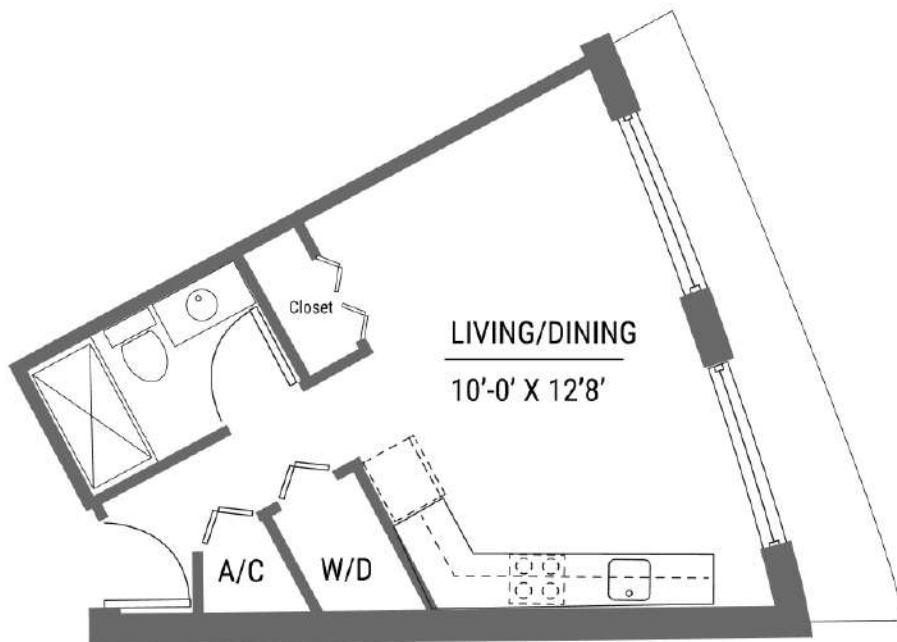

CANAL
by IQ CONCEPT

High-End Boutique Residences
in The IQ District
of West Aventura

OLETA

1 Bedroom/ 1 Bathroom
846 Sqft
137 Terrace Sqft
Units 404, 504, 604

NE 186th St.

CANAL
by IQ CONCEPT

High-End Boutique Residences
in The IQ District
of West Aventura

DOLPHIN

1 Bedroom/ 1 Bathroom
685 Sqft
58 Terrace Sqft
Units 405, 505, 605

NE 186th St.

CANAL
by IQ CONCEPT

High-End Boutique Residences
in The IQ District
of West Aventura

MISSISSIPI

Studio
466 Sqft
99 Terrace Sqft
Unit 304

NE 186th St.

CANAL
by IQ CONCEPT

High-End Boutique Residences
in The IQ District
of West Aventura

DANUBIO

2 Bedrooms/ 2 Bathrooms
973 Sqft
118 Terrace Sqft
Unit 305

NE 186th St.