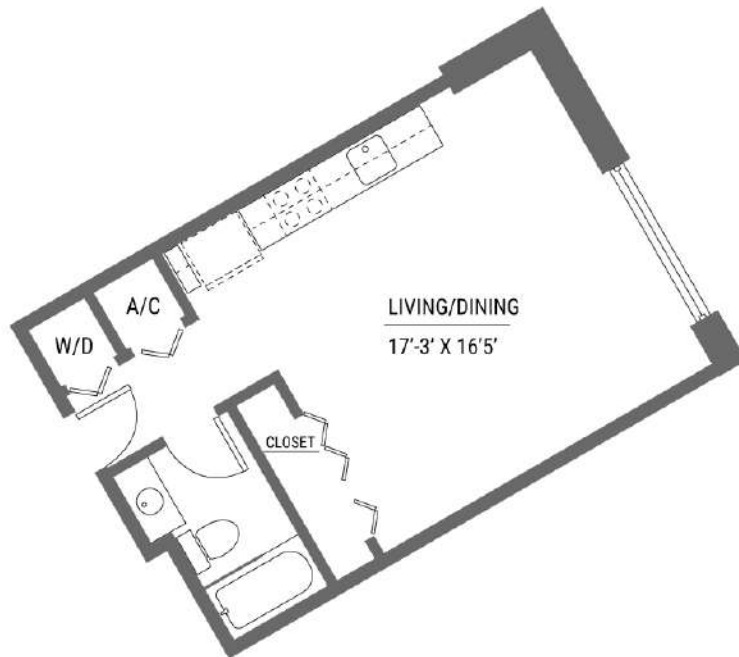

PANAMA

1 Bedroom/ 1 Bathroom
604 Sqft
138 Terrace Sqft
Units 202, 302, 402, 502, 602

NE 186th St.

CANAL
by IQ CONCEPT

High-End Boutique Residences
in The IQ District
of West Aventura

AMAZONAS

2 Bedrooms/ 2 Bathrooms
967 Sqft
210 Terrace Sqft
Unit 203, 303, 403, 503, 603

NE 186th St.

CANAL
by IQ CONCEPT

High-End Boutique Residences
in The IQ District
of West Aventura

PARANA

1 Bedroom/ 1 Bathroom
688 Sqft
97 Terrace Sqft
Unit 204

NE 186th St.

CANAL
by IQ CONCEPT

High-End Boutique Residences
in The IQ District
of West Aventura

ORINOCO

Studio Apartment
467 Sqft
Unit 205

NE 186th St.

CANAL
by IQ CONCEPT

High-End Boutique Residences
in The IQ District
of West Aventura

CORINTO

1 Bedroom/ 1 Bathroom
801 Sqft
90 Terrace Sqft
Unit 206

NE 186th St.

CANAL
by IQ CONCEPT

High-End Boutique Residences
in The IQ District
of West Aventura

LA PLATA

1 Bedroom/ 1 Bathroom
818 Sqft
55 Terrace Sqft
Unit 207

NE 186th St.

CANAL
by IQ CONCEPT

High-End Boutique Residences
in The IQ District
of West Aventura