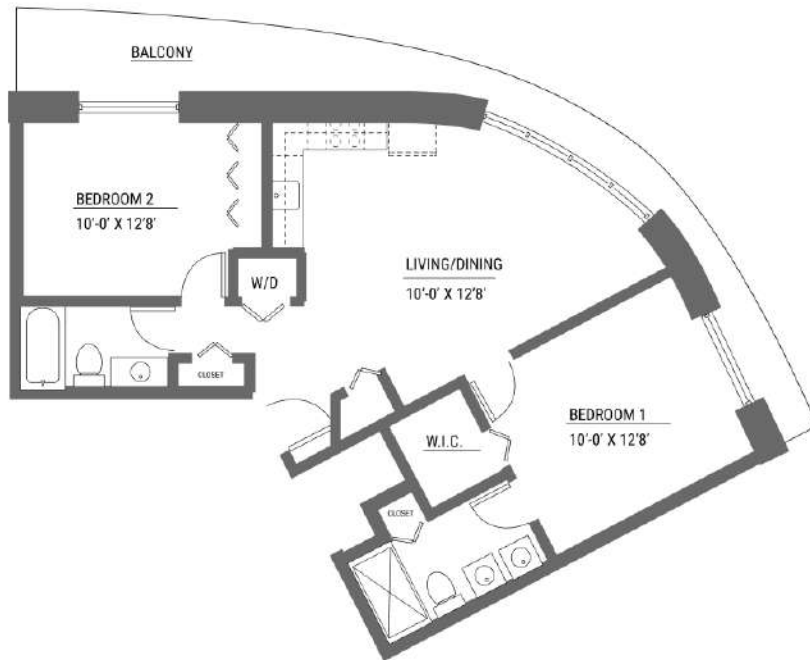

CANAL
by IQ CONCEPT

High-End Boutique Residences
in The IQ District
of West Aventura

GIBRALTAR

Studio
474 Sqft
Units 201, 301, 401, 501, 601

NE 186th St.

CANAL
by IQ CONCEPT

High-End Boutique Residences
in The IQ District
of West Aventura

PANAMA

1 Bedroom/ 1 Bathroom
604 Sqft
138 Terrace Sqft
Units 202, 302, 402, 502, 602

NE 186th St.

CANAL
by IQ CONCEPT

High-End Boutique Residences
in The IQ District
of West Aventura

AMAZONAS

2 Bedrooms/ 2 Bathrooms
967 Sqft
210 Terrace Sqft
Unit 203, 303, 403, 503, 603

NE 186th St.

CANAL
by IQ CONCEPT

High-End Boutique Residences
in The IQ District
of West Aventura

PARANA

1 Bedroom/ 1 Bathroom
688 Sqft
97 Terrace Sqft
Unit 204

NE 186th St.

CANAL
by IQ CONCEPT

High-End Boutique Residences
in The IQ District
of West Aventura

ORINOCO

Studio Apartment
467 Sqft
Unit 205

NE 186th St.

CANAL
by IQ CONCEPT

High-End Boutique Residences
in The IQ District
of West Aventura

CORINTO

1 Bedroom/ 1 Bathroom
801 Sqft
90 Terrace Sqft
Unit 206

NE 186th St.