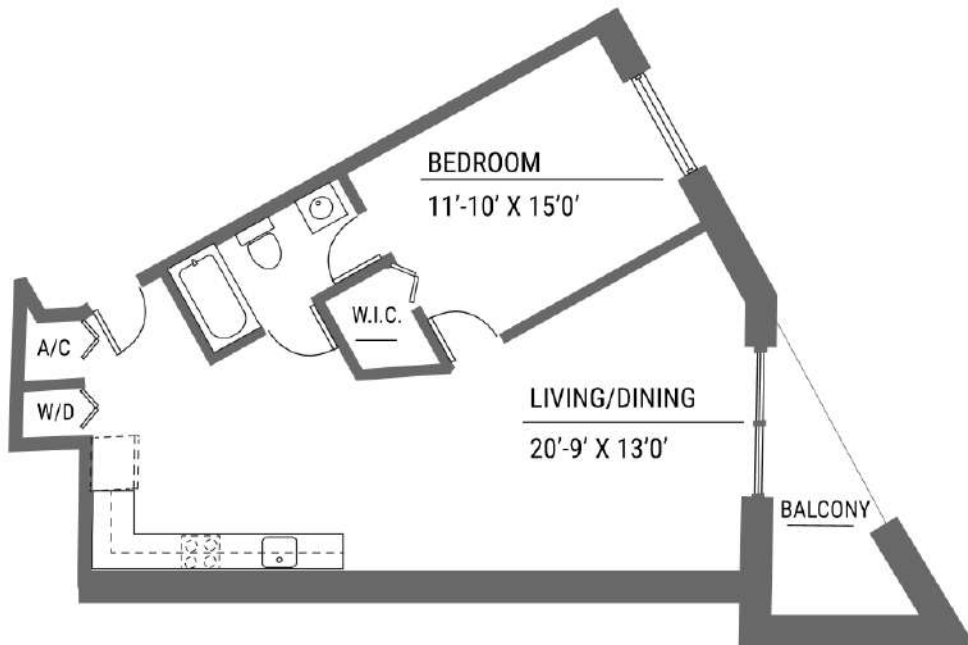

NE 186th St.

CANAL
by IQ CONCEPT

High-End Boutique Residences
in The IQ District
of West Aventura

PARANA

1 Bedroom/ 1 Bathroom
688 Sqft
97 Terrace Sqft
Unit 204

NE 186th St.

CANAL
by IQ CONCEPT

High-End Boutique Residences
in The IQ District
of West Aventura

ORINOCO

Studio Apartment
467 Sqft
Unit 205

NE 186th St.

CANAL
by IQ CONCEPT

High-End Boutique Residences
in The IQ District
of West Aventura

CORINTO

1 Bedroom/ 1 Bathroom
801 Sqft
90 Terrace Sqft
Unit 206

NE 186th St.

CANAL
by IQ CONCEPT

High-End Boutique Residences
in The IQ District
of West Aventura

LA PLATA

1 Bedroom/ 1 Bathroom
818 Sqft
55 Terrace Sqft
Unit 207

NE 186th St.

CANAL
by IQ CONCEPT

High-End Boutique Residences
in The IQ District
of West Aventura

MAGDALENA

1 Bedroom/ 1 Bathroom
753 Sqft
55 Terrace Sqft
Unit 208

NE 186th St.

CANAL
by IQ CONCEPT

High-End Boutique Residences
in The IQ District
of West Aventura

TOCANTINS

1 Bedroom/ 1 Bathroom
795 Sqft
57 Terrace Sqft
Unit 209