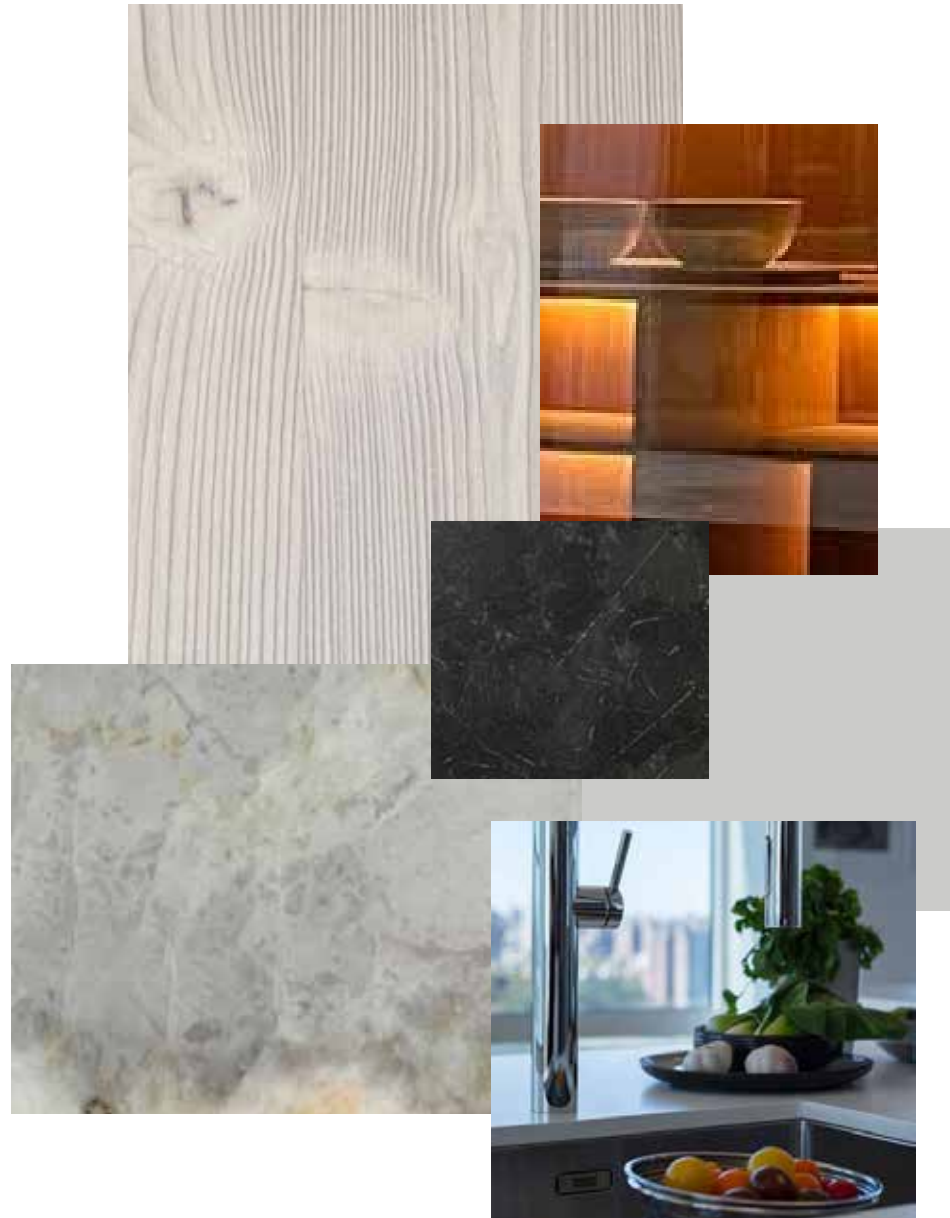

Baccarat
RESIDENCES

BRICKELL, MIAMI

RESIDENCES FINISHES PRESENTATION
PREPARED BY MEYER DAVIS

KITCHEN FINISHES

OPTION 1: GRIGIO

GRIGIO WOOD

GRIGIO MATTE LACQUER

FUME GLASS

FLOORING SELECTION (SELECT ONE)

STONE PORCELAIN

- WHITE PARADISE - POLISHED MICHAELANGELO - MATTE TRAVERTINE - MATTE PULPIS - POLISHED

MARBLE

- CALACATTA WHITE - HONED

WOOD PLANKS

- GREY FRENCH OAK CRYSTAL THUNDER