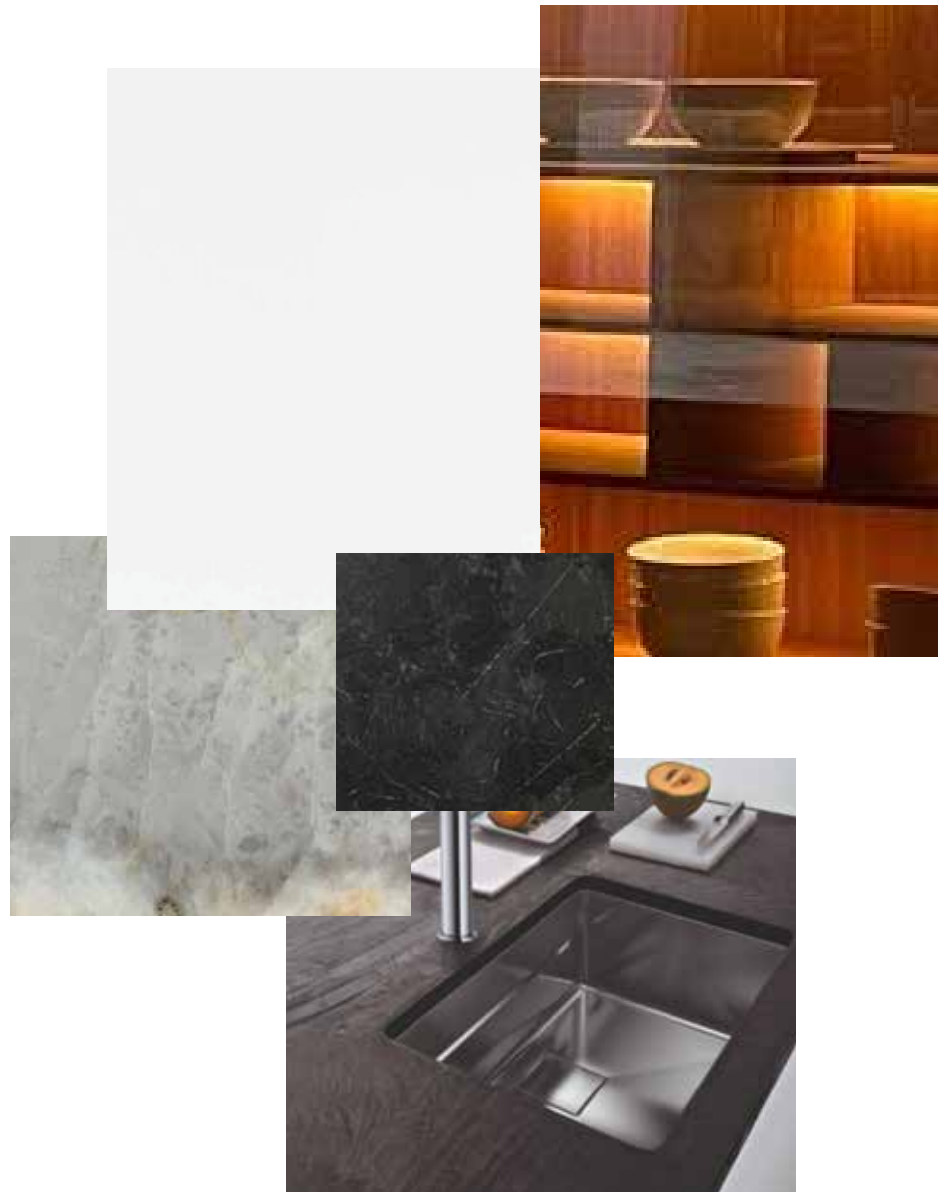

KITCHEN FINISHES

OPTION 3: WHITE LACQUER