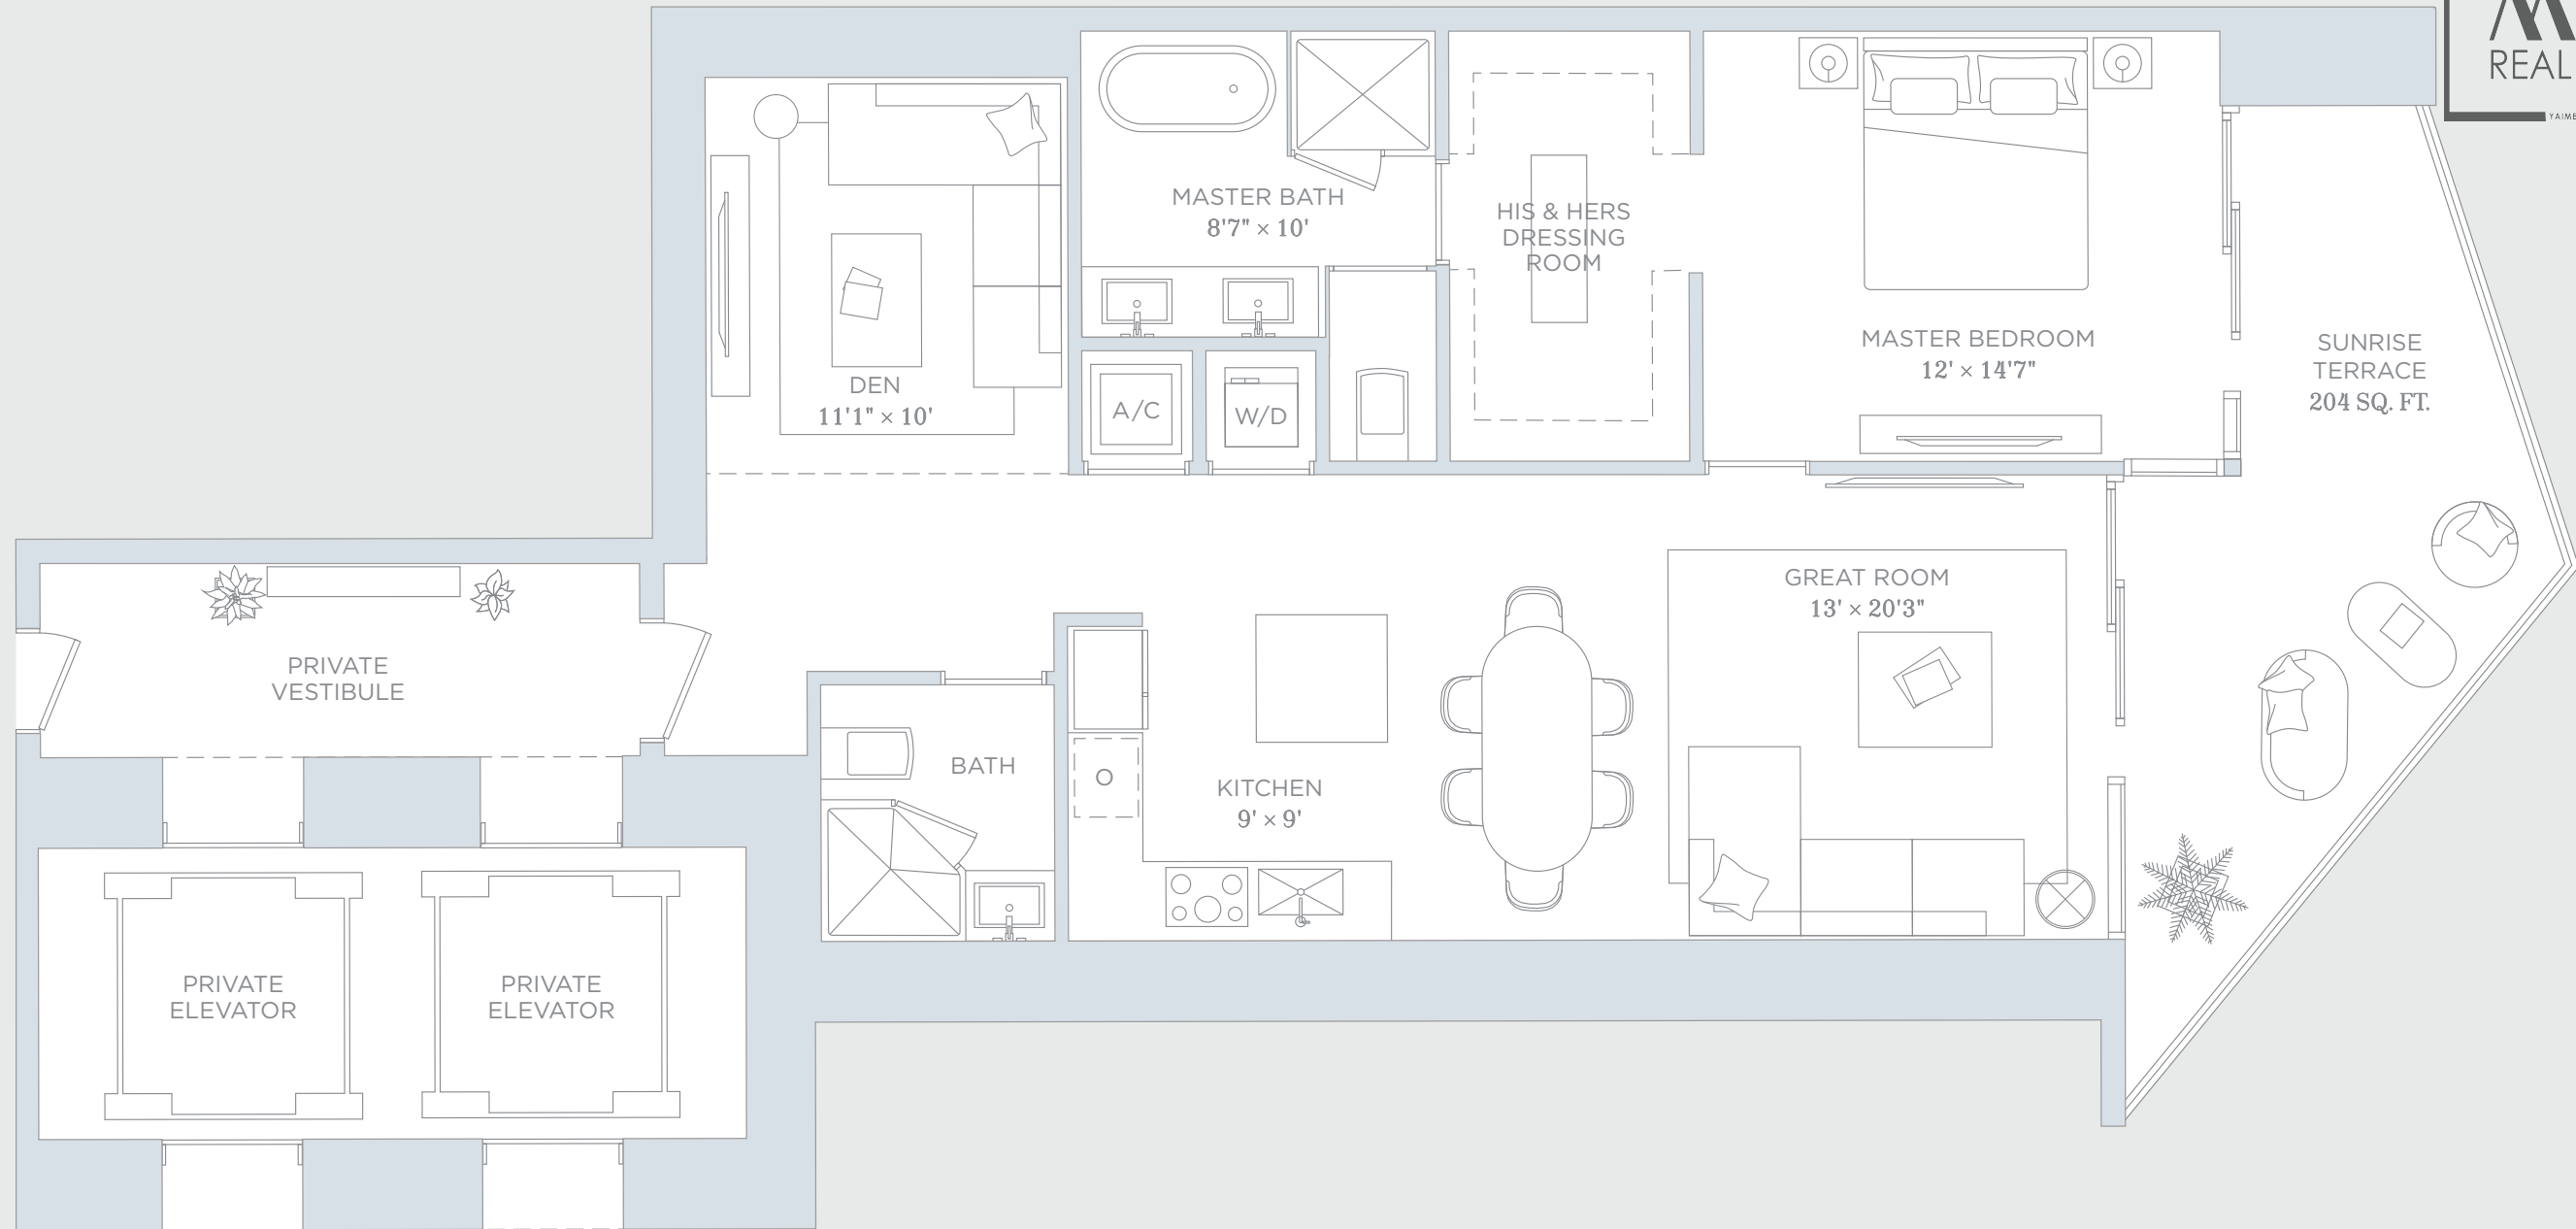

RESIDENCE 01

4 BEDROOMS 4.5 BATHROOMS

A/C INTERIOR AREA:	3,029 SQ. FT.	281.40 SQ. M.
TERRACE AREA:	625 SQ. FT.	58.06 SQ. M.
TOTAL RESIDENCE:	3,654 SQ. FT.	339.46 SQ. M.

RESIDENCE 02

2 BEDROOMS 3 BATHROOMS & DEN

A/C INTERIOR AREA:	1,916 SQ. FT.	178 SQ. M.
TERRACE AREA:	273 SQ. FT.	25.36 SQ. M.
TOTAL RESIDENCE:	2,189 SQ. FT.	203.36 SQ. M.

RESIDENCE 03

2 BEDROOMS 2.5 BATHROOMS & DEN

A/C INTERIOR AREA:	1,865 SQ. FT.	173.26 SQ. M.
TERRACE AREA:	292 SQ. FT.	27.13 SQ. M.
TOTAL RESIDENCE:	2,157 SQ. FT.	200.39 SQ. M.

RESIDENCE 04

2 BEDROOMS 3 BATHROOMS & DEN

A/C INTERIOR AREA:	1,784 SQ. FT.	165.74 SQ. M.
TERRACE AREA:	234 SQ. FT.	21.74 SQ. M.
TOTAL RESIDENCE:	2,018 SQ. FT.	187.48 SQ. M.

RESIDENCE 05

1 BEDROOMS 2 BATHROOMS & DEN