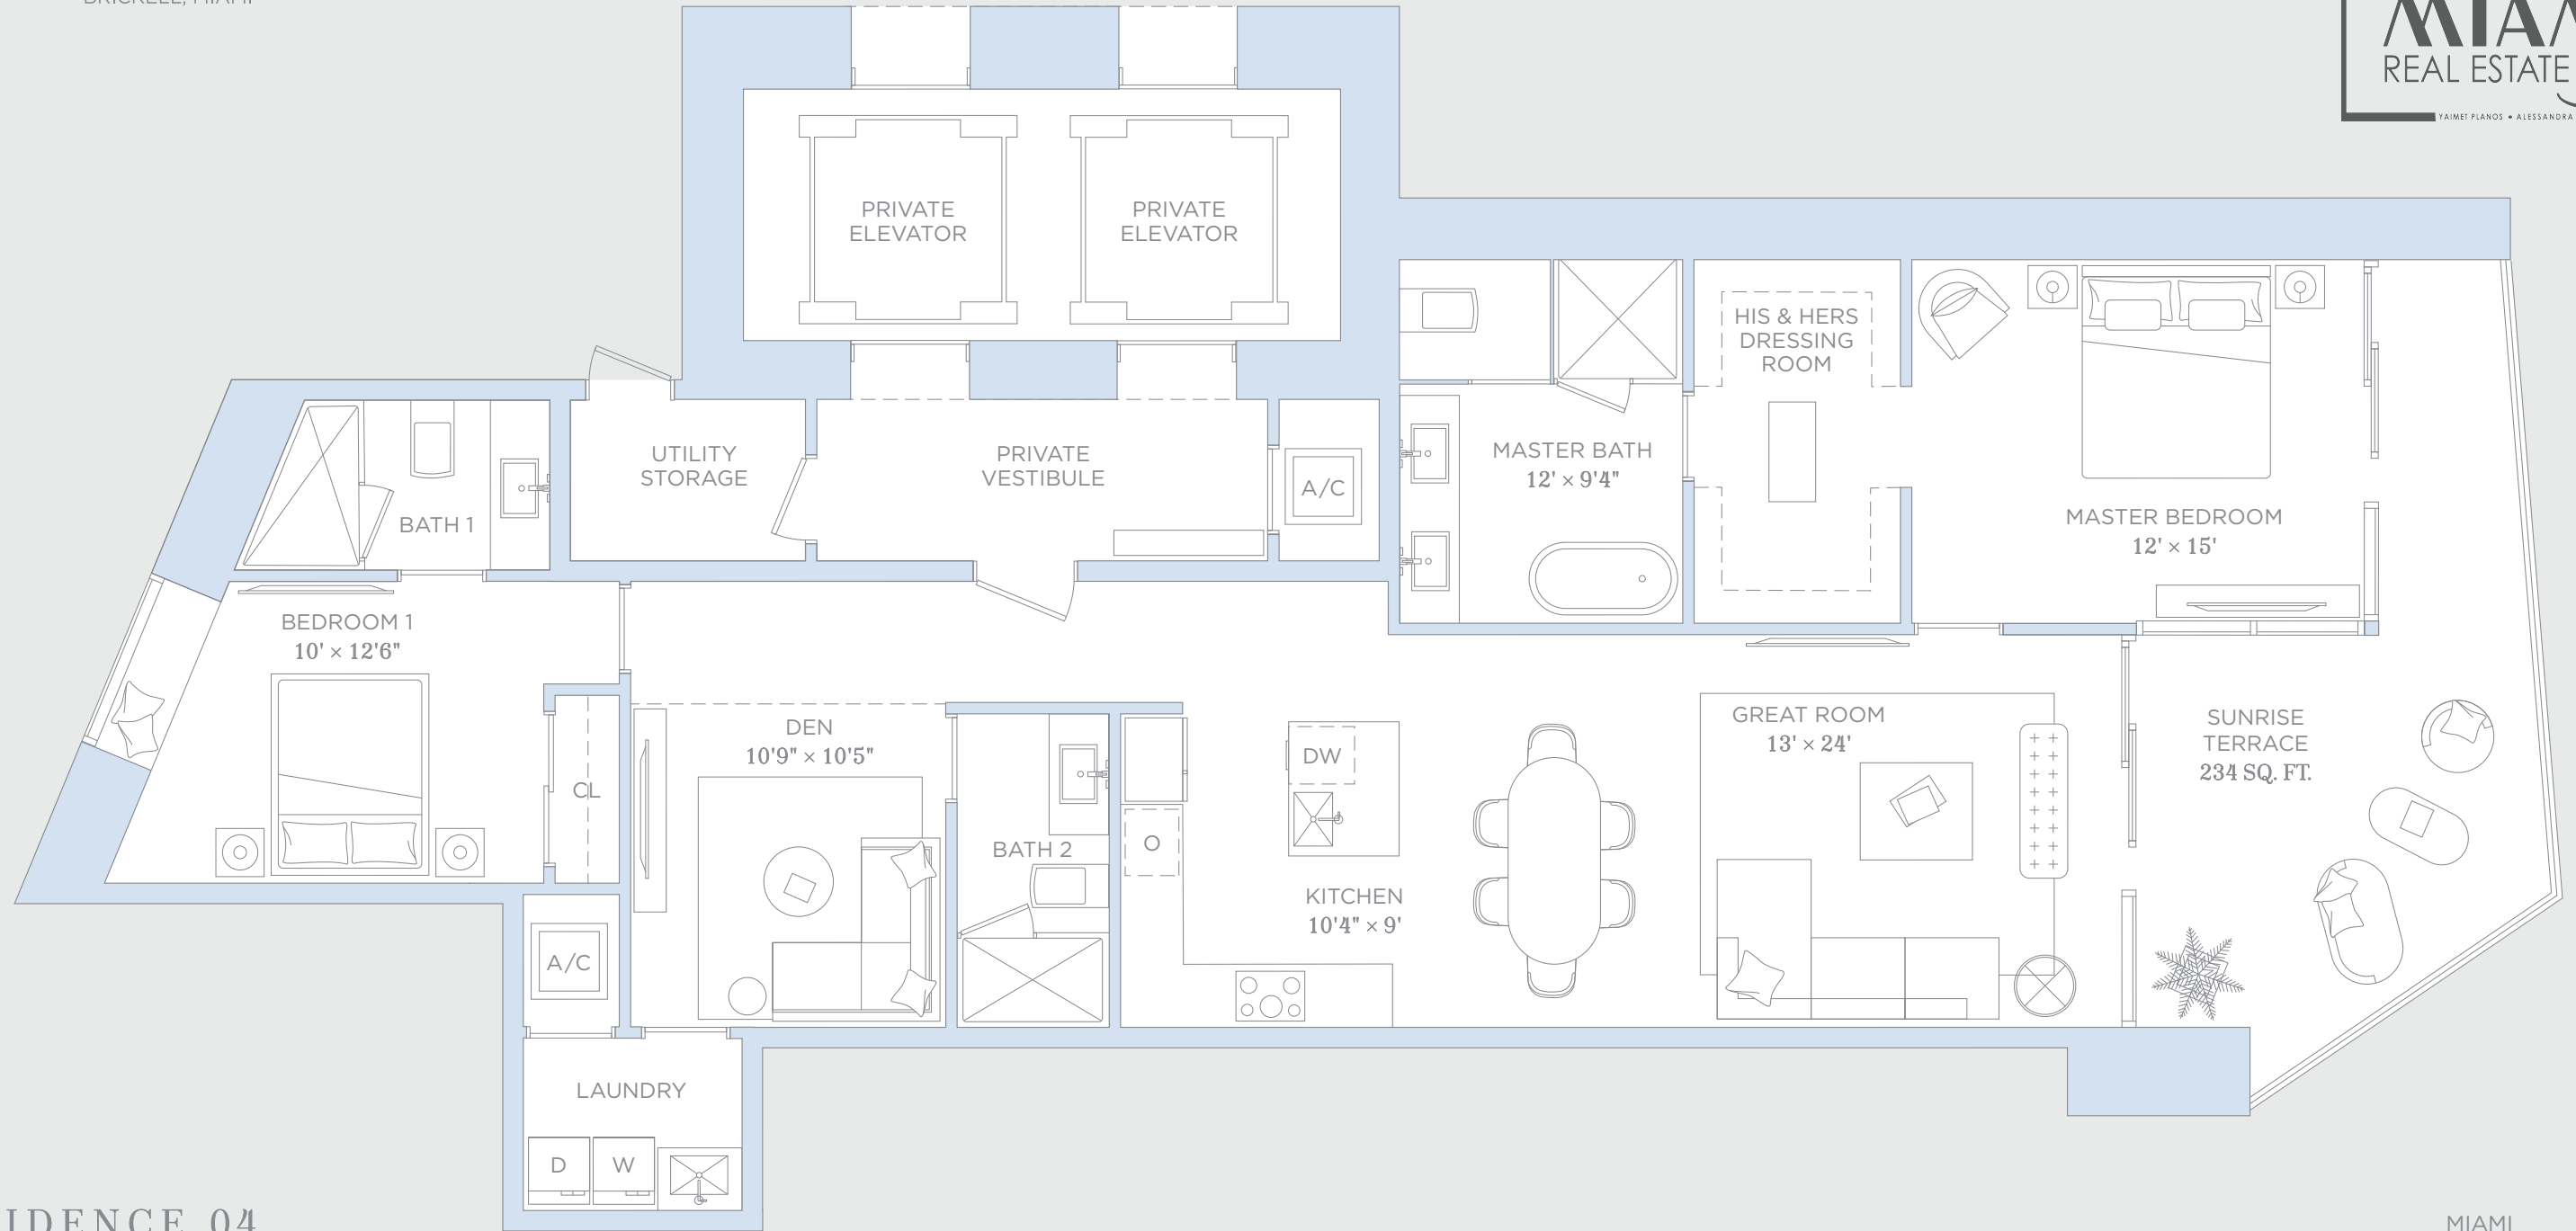

RESIDENCE 01

4 BEDROOMS 4.5 BATHROOMS

A/C INTERIOR AREA:	3,029 SQ. FT.	281.40 SQ. M.
TERRACE AREA:	625 SQ. FT.	58.06 SQ. M.
TOTAL RESIDENCE:	3,654 SQ. FT.	339.46 SQ. M.

RESIDENCE 02

2 BEDROOMS 3 BATHROOMS & DEN

A/C INTERIOR AREA:	1,916 SQ. FT.	178 SQ. M.
TERRACE AREA:	273 SQ. FT.	25.36 SQ. M.
TOTAL RESIDENCE:	2,189 SQ. FT.	203.36 SQ. M.

RESIDENCE 03

2 BEDROOMS 2.5 BATHROOMS & DEN

A/C INTERIOR AREA:	1,865 SQ. FT.	173.26 SQ. M.
TERRACE AREA:	292 SQ. FT.	27.13 SQ. M.
TOTAL RESIDENCE:	2,157 SQ. FT.	200.39 SQ. M.

RESIDENCE 04

2 BEDROOMS 3 BATHROOMS & DEN

A/C INTERIOR AREA:	1,784 SQ. FT.	165.74 SQ. M.
TERRACE AREA:	234 SQ. FT.	21.74 SQ. M.
TOTAL RESIDENCE:	2,018 SQ. FT.	187.48 SQ. M.

RESIDENCE 05

1 BEDROOMS 2 BATHROOMS & DEN

A/C INTERIOR AREA:	1,336 SQ. FT.	124.12 SQ. M.
TERRACE AREA:	204 SQ. FT.	18.95 SQ. M.
TOTAL RESIDENCE:	1,540 SQ. FT.	143.07 SQ. M.

RESIDENCE 06

3 BEDROOMS 3.5 BATHROOMS

A/C INTERIOR AREA:	2,082 SQ. FT.	193.42 SQ. M.
TERRACE AREA:	580 SQ. FT.	53.88 SQ. M.
TOTAL RESIDENCE:	2,662 SQ. FT.	247.30 SQ. M.