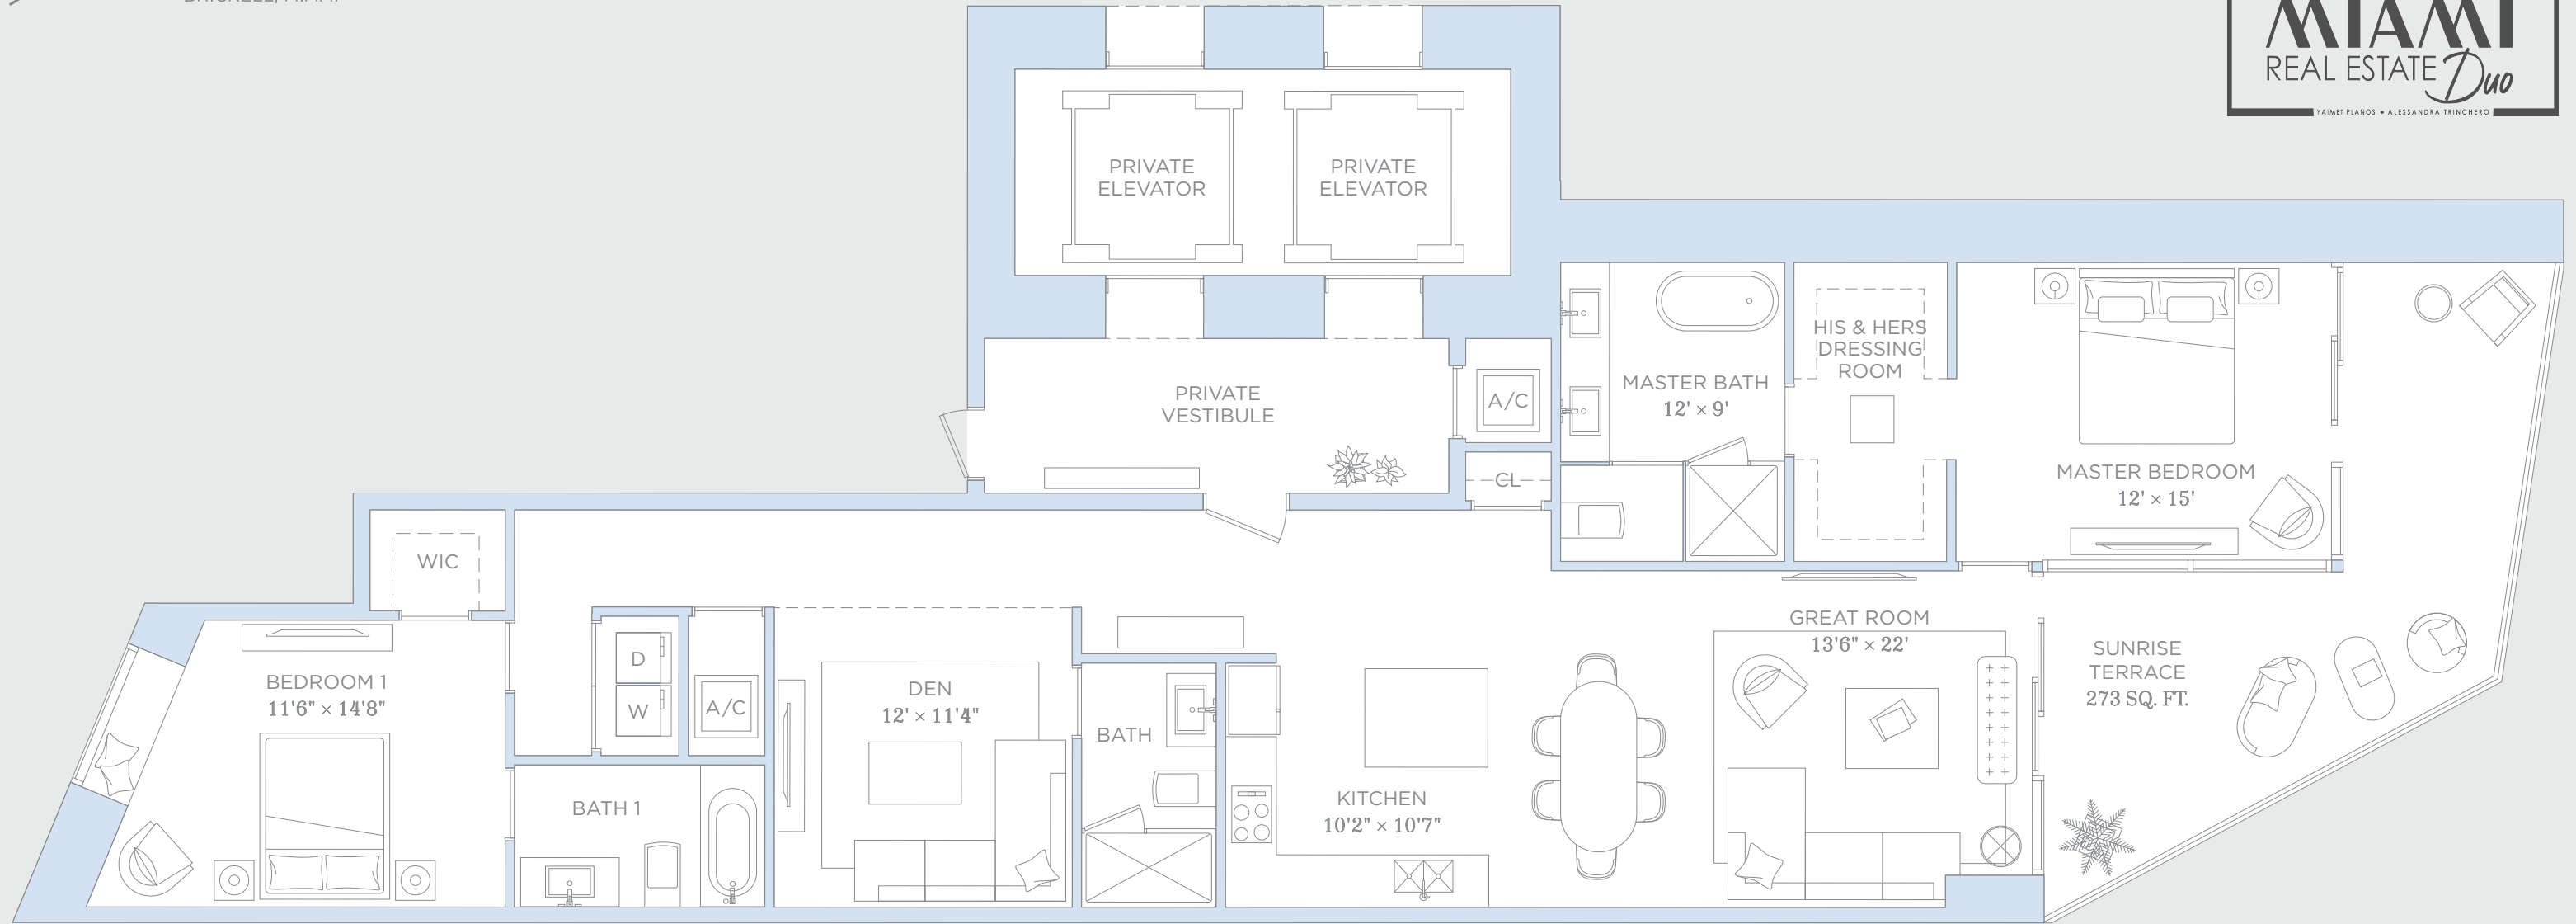

RESIDENCE 01

4 BEDROOMS 4.5 BATHROOMS

A/C INTERIOR AREA:	3,029 SQ. FT.	281.40 SQ. M.
TERRACE AREA:	625 SQ. FT.	58.06 SQ. M.
TOTAL RESIDENCE:	3,654 SQ. FT.	339.46 SQ. M.

RESIDENCE 02

2 BEDROOMS 3 BATHROOMS & DEN

A/C INTERIOR AREA:	1,916 SQ. FT.	178 SQ. M.
TERRACE AREA:	273 SQ. FT.	25.36 SQ. M.
TOTAL RESIDENCE:	2,189 SQ. FT.	203.36 SQ. M.

RESIDENCE 03

2 BEDROOMS 2.5 BATHROOMS & DEN

A/C INTERIOR AREA:	1,865 SQ. FT.	173.26 SQ. M.
TERRACE AREA:	292 SQ. FT.	27.13 SQ. M.
TOTAL RESIDENCE:	2,157 SQ. FT.	200.39 SQ. M.

RESIDENCE 04

2 BEDROOMS 3 BATHROOMS & DEN

A/C INTERIOR AREA:	1,784 SQ. FT.	165.74 SQ. M.
TERRACE AREA:	234 SQ. FT.	21.74 SQ. M.
TOTAL RESIDENCE:	2,018 SQ. FT.	187.48 SQ. M.

RESIDENCE 05

1 BEDROOMS 2 BATHROOMS & DEN