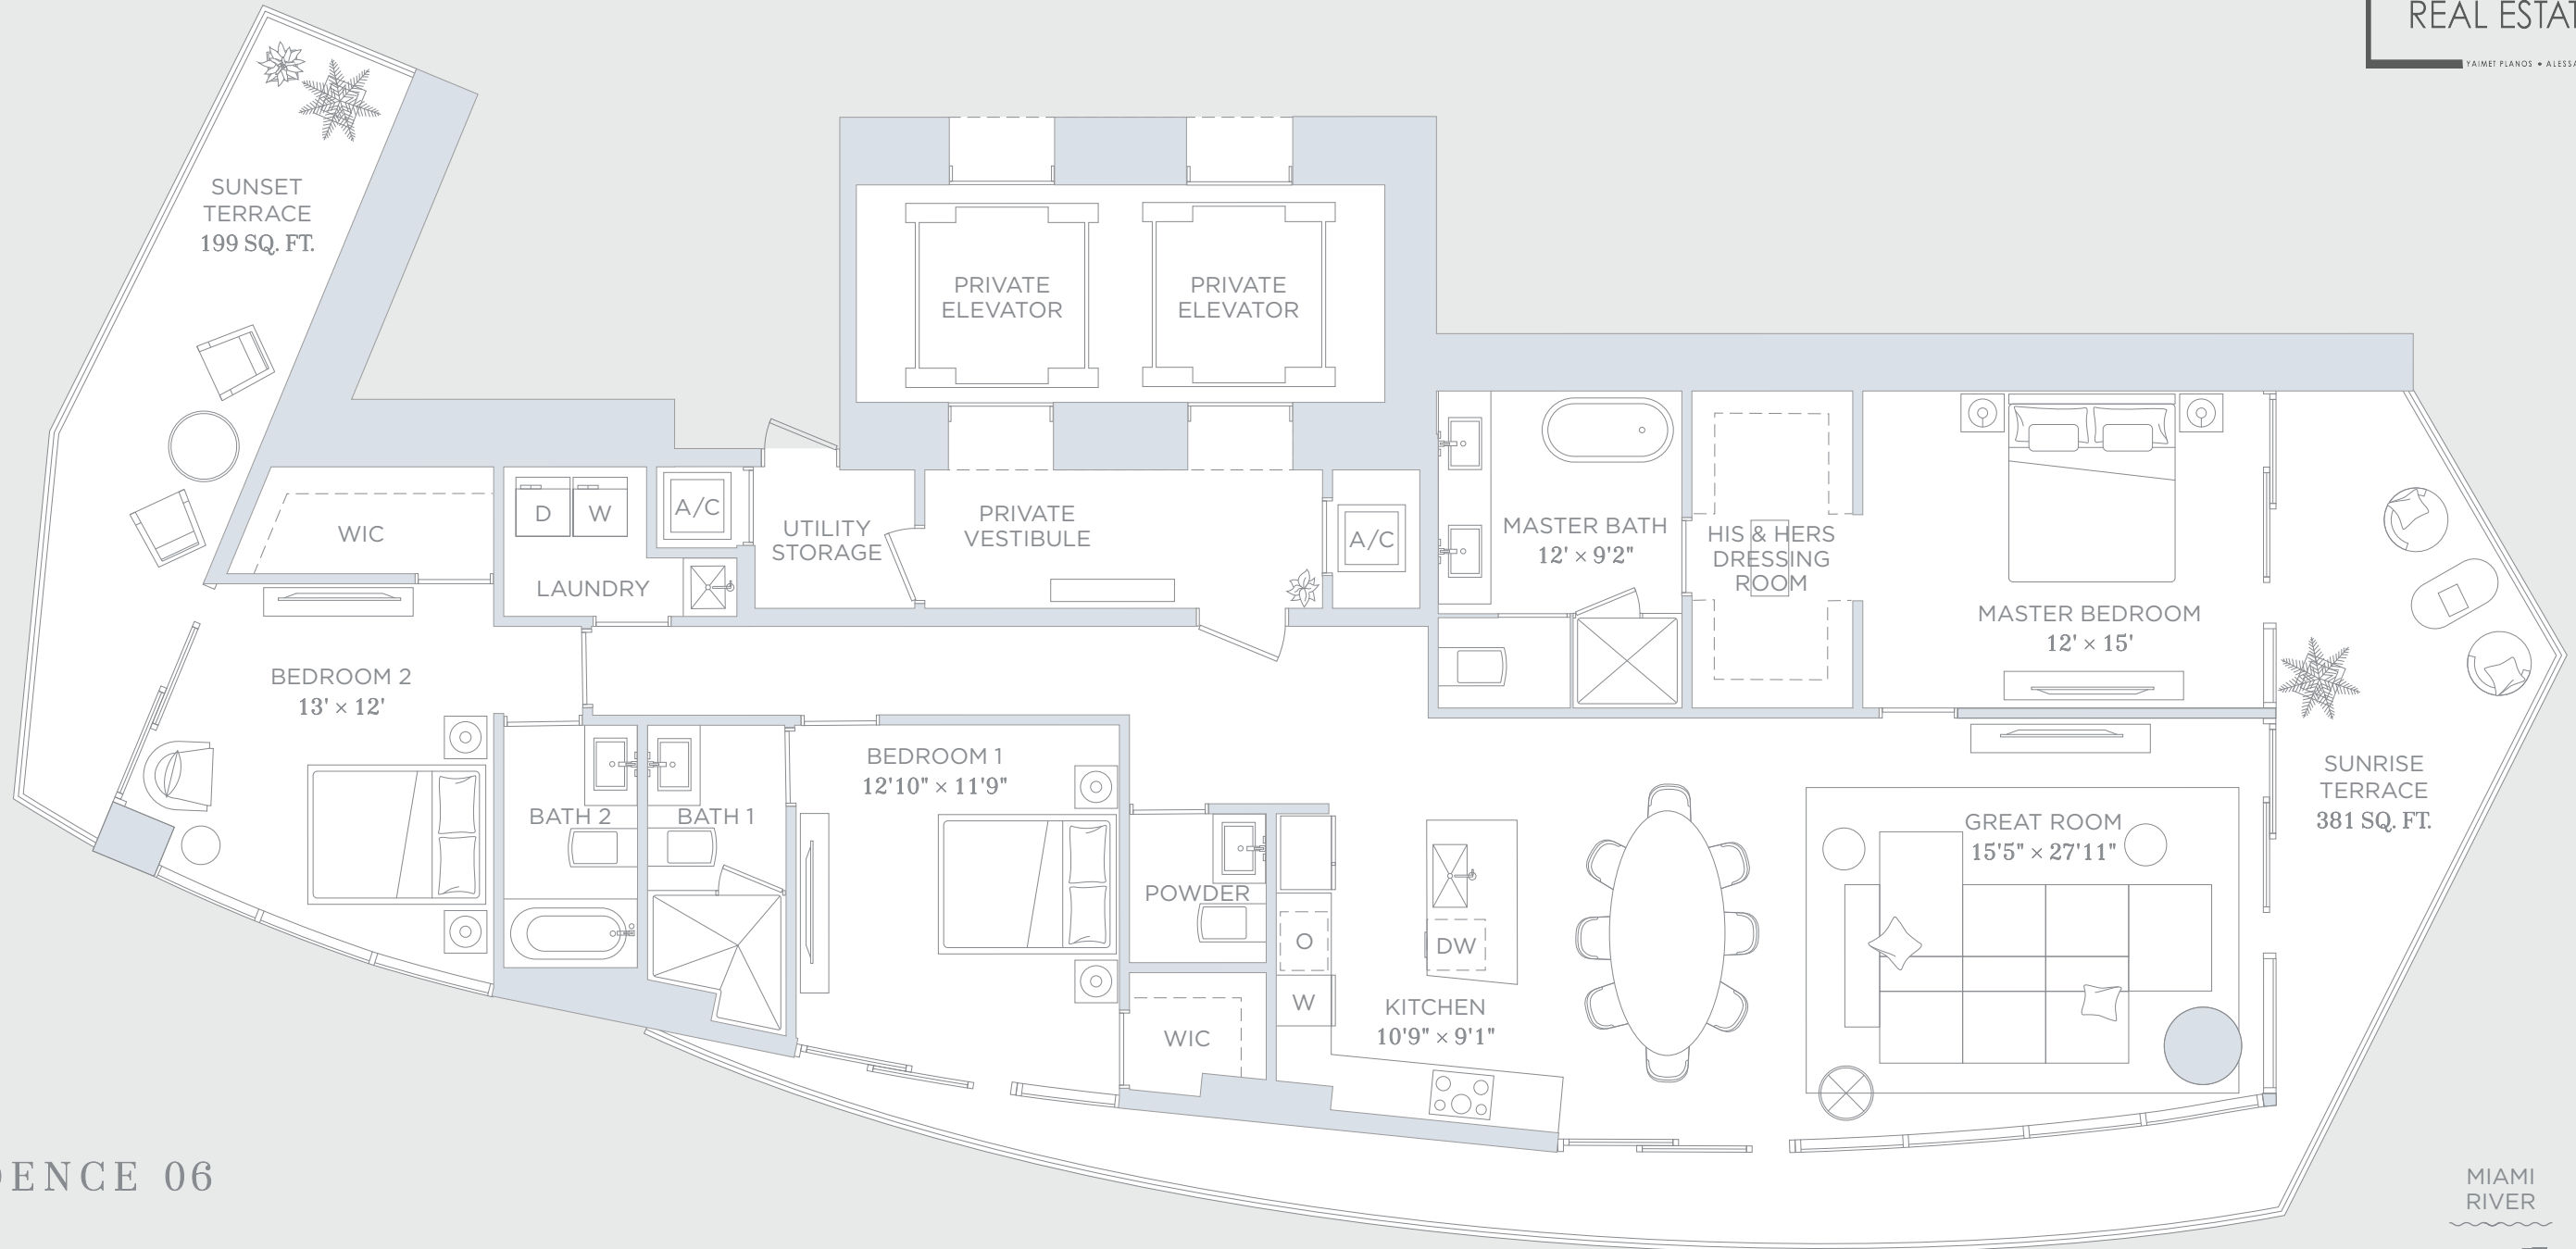

RESIDENCE 04

2 BEDROOMS 3 BATHROOMS & DEN

A/C INTERIOR AREA:	1,784 SQ. FT.	165.74 SQ. M.
TERRACE AREA:	234 SQ. FT.	21.74 SQ. M.
TOTAL RESIDENCE:	2,018 SQ. FT.	187.48 SQ. M.

RESIDENCE 05

1 BEDROOMS 2 BATHROOMS & DEN

A/C INTERIOR AREA:	1,336 SQ. FT.	124.12 SQ. M.
TERRACE AREA:	204 SQ. FT.	18.95 SQ. M.
TOTAL RESIDENCE:	1,540 SQ. FT.	143.07 SQ. M.

RESIDENCE 06

3 BEDROOMS 3.5 BATHROOMS

A/C INTERIOR AREA:	2,082 SQ. FT.	193.42 SQ. M.
TERRACE AREA:	580 SQ. FT.	53.88 SQ. M.
TOTAL RESIDENCE:	2,662 SQ. FT.	247.30 SQ. M.