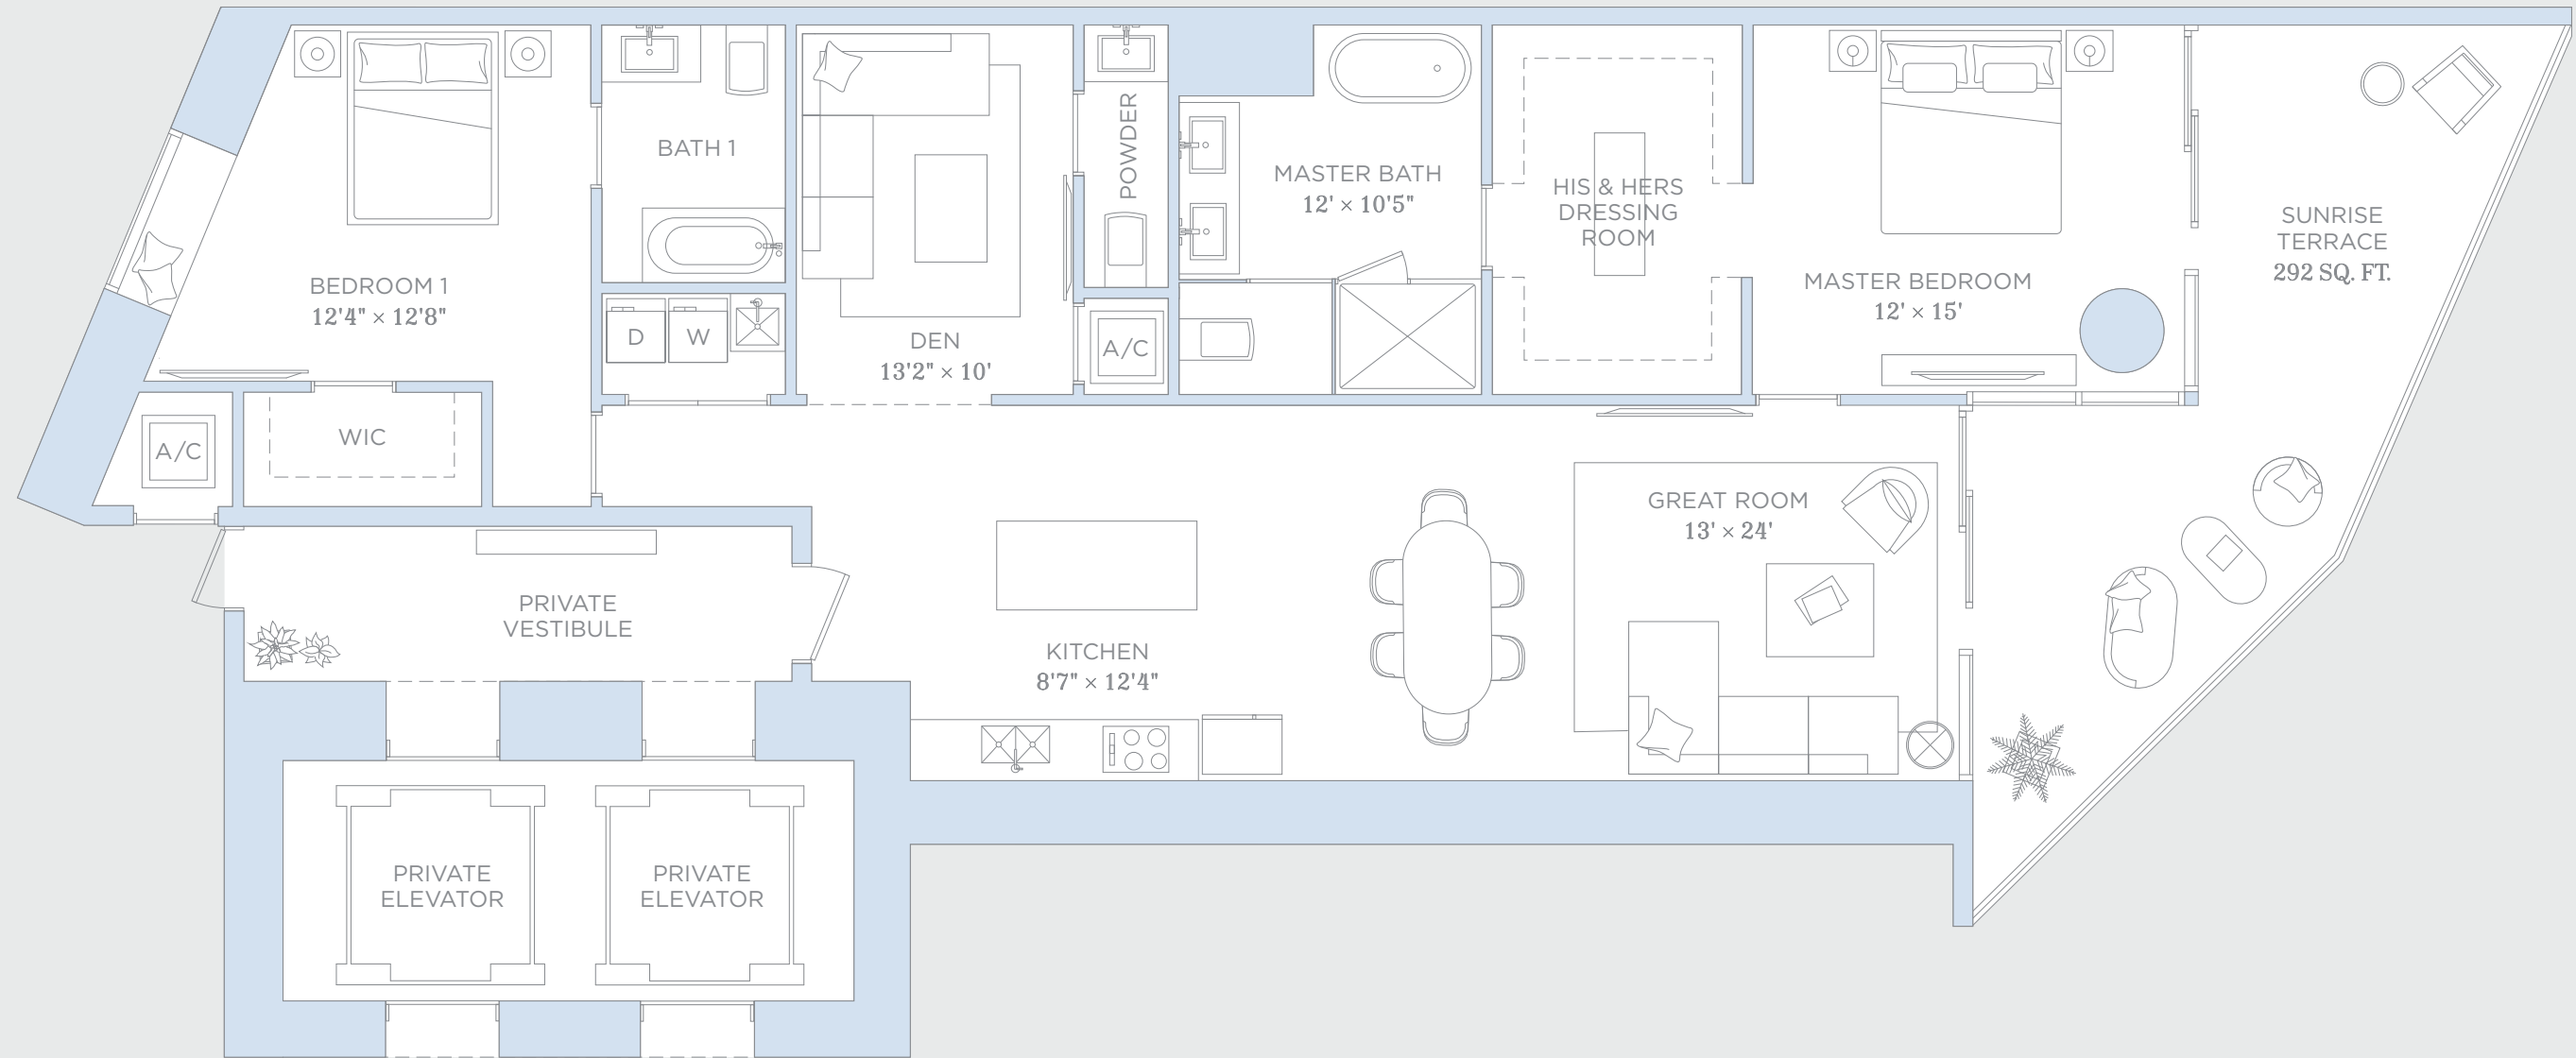

RESIDENCE 01

4 BEDROOMS 4.5 BATHROOMS

A/C INTERIOR AREA:	3,029 SQ. FT.	281.40 SQ. M.
TERRACE AREA:	625 SQ. FT.	58.06 SQ. M.
TOTAL RESIDENCE:	3,654 SQ. FT.	339.46 SQ. M.

RESIDENCE 02

2 BEDROOMS 3 BATHROOMS & DEN

A/C INTERIOR AREA:	1,916 SQ. FT.	178 SQ. M.
TERRACE AREA:	273 SQ. FT.	25.36 SQ. M.
TOTAL RESIDENCE:	2,189 SQ. FT.	203.36 SQ. M.

RESIDENCE 03

2 BEDROOMS 2.5 BATHROOMS & DEN

A/C INTERIOR AREA:	1,865 SQ. FT.	173.26 SQ. M.
TERRACE AREA:	292 SQ. FT.	27.13 SQ. M.
TOTAL RESIDENCE:	2,157 SQ. FT.	200.39 SQ. M.

RESIDENCE 04

2 BEDROOMS 3 BATHROOMS & DEN

A/C INTERIOR AREA:	1,784 SQ. FT.	165.74 SQ. M.
TERRACE AREA:	234 SQ. FT.	21.74 SQ. M.
TOTAL RESIDENCE:	2,018 SQ. FT.	187.48 SQ. M.

RESIDENCE 05

1 BEDROOMS 2 BATHROOMS & DEN