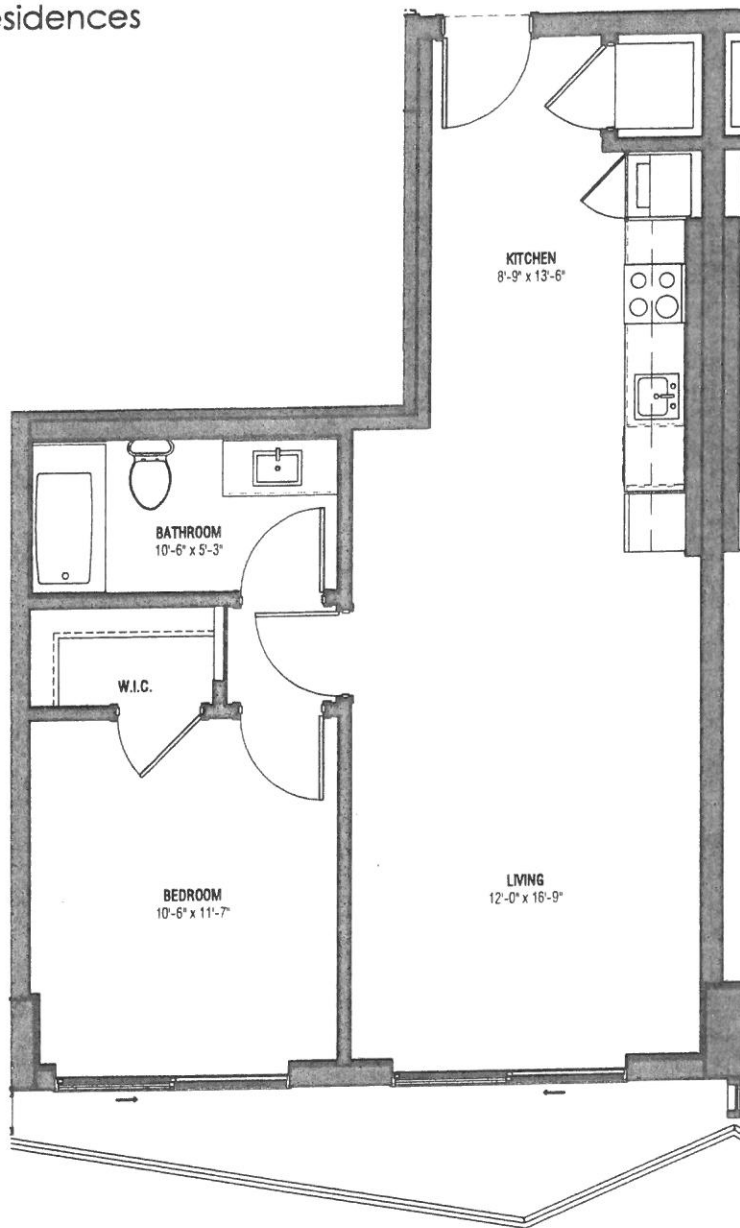

VICEROY BRICKELL

The Residences

Residence 01
Levels 15th to 42nd
2 Bedrooms / 2 Bath

Interior Area: 1,217 SQ.FT 113.06 SQ.M

Miami River

SE 5th Street

VICEROY BRICKELL

The Residences

SE 5th Street

VICEROY BRICKELL

The Residences

Residence 09
Levels 15th to 42nd
Studio / 1 Bath

Interior Area: 485 SQ.FT 45.06 SQ.M

VICEROY BRICKELL

The Residences

Residence 10

Levels 15th to 42nd
1 Bedroom / 1 Bath

Interior Area: 686 SQ.FT 63.73 SQ.M

VICEROY BRICKELL

The Residences

Residence 11

Levels 15th to 42nd

1 Bedroom / 1 Bath

Interior Area: 699 SQ.FT 64.94 SQ.M