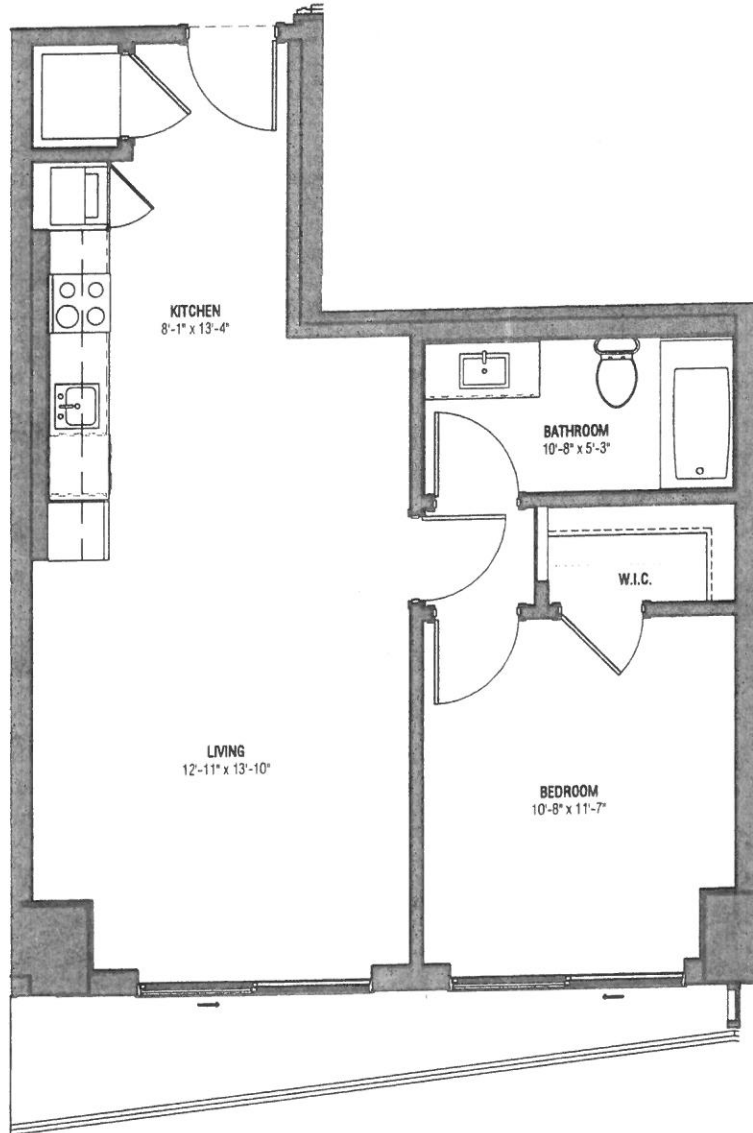

VICEROY BRICKELL

The Residences

Residence 01
Levels 15th to 42nd
2 Bedrooms / 2 Bath

Interior Area: 1,217 SQ.FT 113.06 SQ.M

Miami River

SE 5th Street

VICEROY BRICKELL

The Residences

SE 5th Street

VICEROY BRICKELL

The Residences

Residence 09
Levels 15th to 42nd
Studio / 1 Bath

Interior Area: 485 SQ.FT 45.06 SQ.M

VICEROY BRICKELL

The Residences

Residence 10

Levels 15th to 42nd
1 Bedroom / 1 Bath

Interior Area: 686 SQ.FT 63.73 SQ.M

VICEROY BRICKELL

The Residences

Residence 11

Levels 15th to 42nd

1 Bedroom / 1 Bath

Interior Area: 699 SQ.FT 64.94 SQ.M