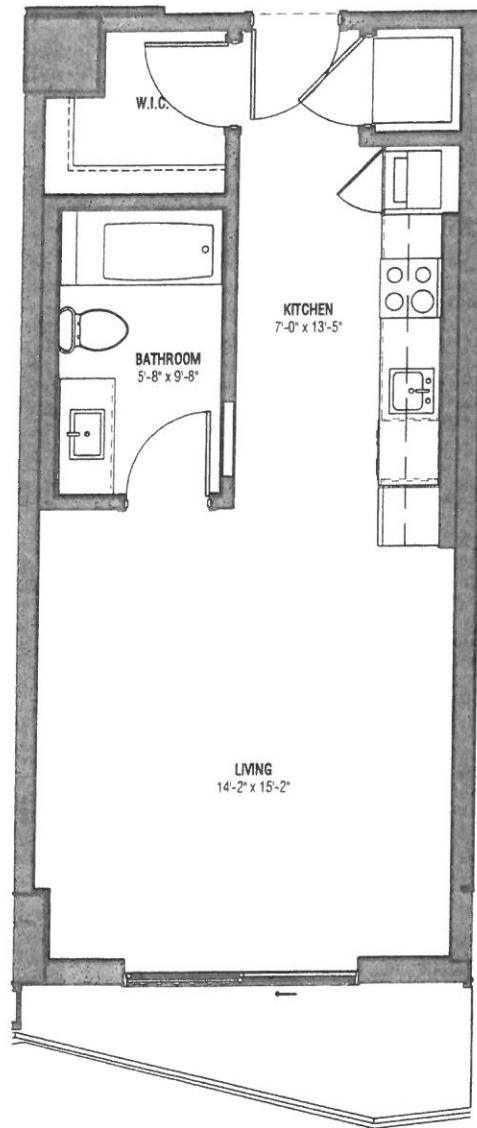

VICEROY BRICKELL

The Residences

Residence 01
Levels 15th to 42nd
2 Bedrooms / 2 Bath

Interior Area: 1,217 SQ.FT 113.06 SQ.M

Miami River

SE 5th Street

VICEROY BRICKELL

The Residences

Interior Area: 670 SQ.FT 62.25 SQ.M

SE 5th Street

VICEROY BRICKELL

The Residences

Residence 06
Levels 15th to 42nd
2 Bedrooms / 2 Bath

Interior Area: 1,041 SQ.FT 96.71 SQ.M

VICEROY BRICKELL

The Residences

Residence 07
Levels 15th to 42nd
2 Bedrooms / 2 Bath

Interior Area: 1,030 SQ.FT 95.69 SQ.M

SE 5th Street

VICEROY BRICKELL
The Residences

Residence 08

Levels 15th to 42nd
1 Bedroom / 1 Bath

Interior Area: 862 SQ.FT 80.08 SQ.M

SE 5th Street

VICEROY BRICKELL

The Residences

Residence 09
Levels 15th to 42nd
Studio / 1 Bath

Interior Area: 485 SQ.FT 45.06 SQ.M

VICEROY BRICKELL

The Residences

Residence 10