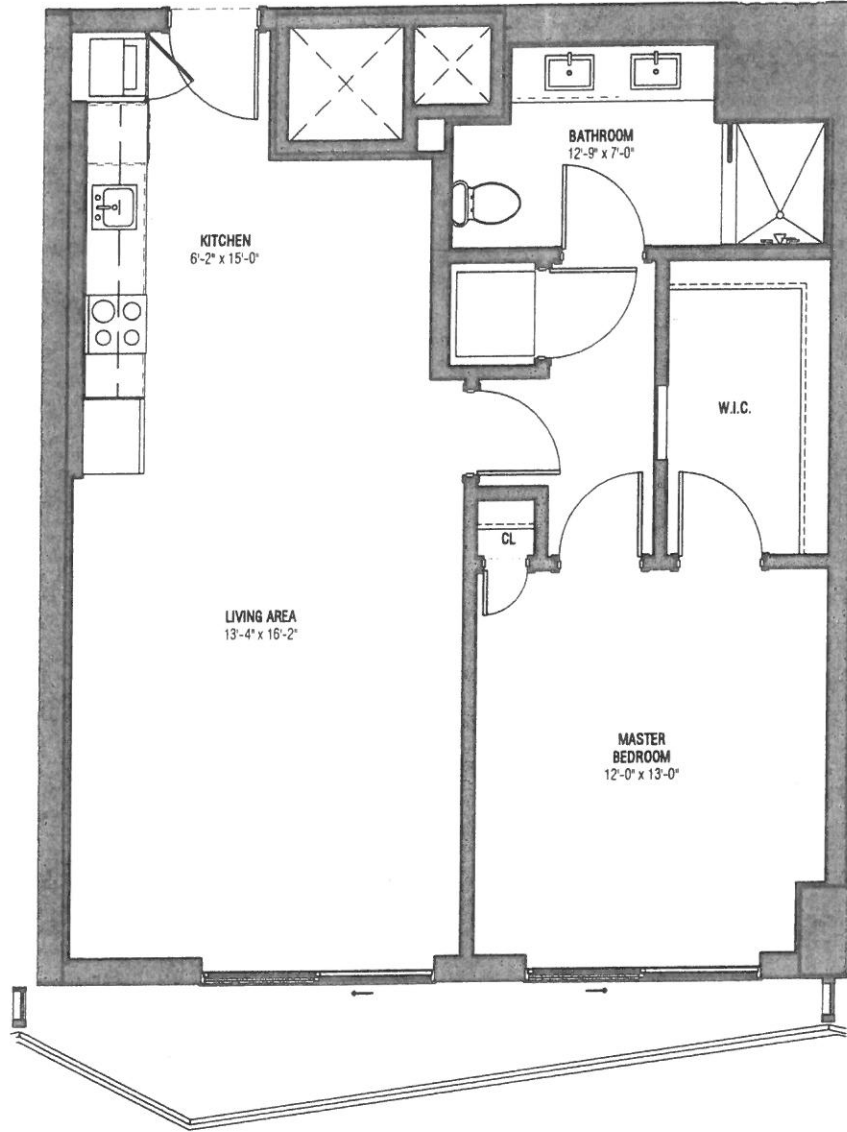

VICEROY BRICKELL

The Residences

Residence 01
Levels 15th to 42nd
2 Bedrooms / 2 Bath

Interior Area: 1,217 SQ.FT 113.06 SQ.M

Miami River

SE 5th Street

VICEROY BRICKELL

The Residences

VICEROY BRICKELL

The Residences

Residence 04
Levels 15th to 42nd
Studio / 1 Bath

Interior Area: 519 SQ.FT 48.22 SQ.M.

SE 5th Street

VICEROY BRICKELL

The Residences

Residence 05
Levels 15th to 42nd
1 Bedroom / 1 Bath

Interior Area: 670 SQ.FT 62.25 SQ.M

SE 5th Street

VICEROY BRICKELL

The Residences

Residence 06
Levels 15th to 42nd
2 Bedrooms / 2 Bath

Interior Area: 1,041 SQ.FT 96.71 SQ.M

VICEROY BRICKELL

The Residences

Residence 07
Levels 15th to 42nd
2 Bedrooms / 2 Bath

Interior Area: 1,030 SQ.FT 95.69 SQ.M

SE 5th Street

VICEROY BRICKELL
The Residences

Residence 08

Levels 15th to 42nd
1 Bedroom / 1 Bath

Interior Area: 862 SQ.FT 80.08 SQ.M