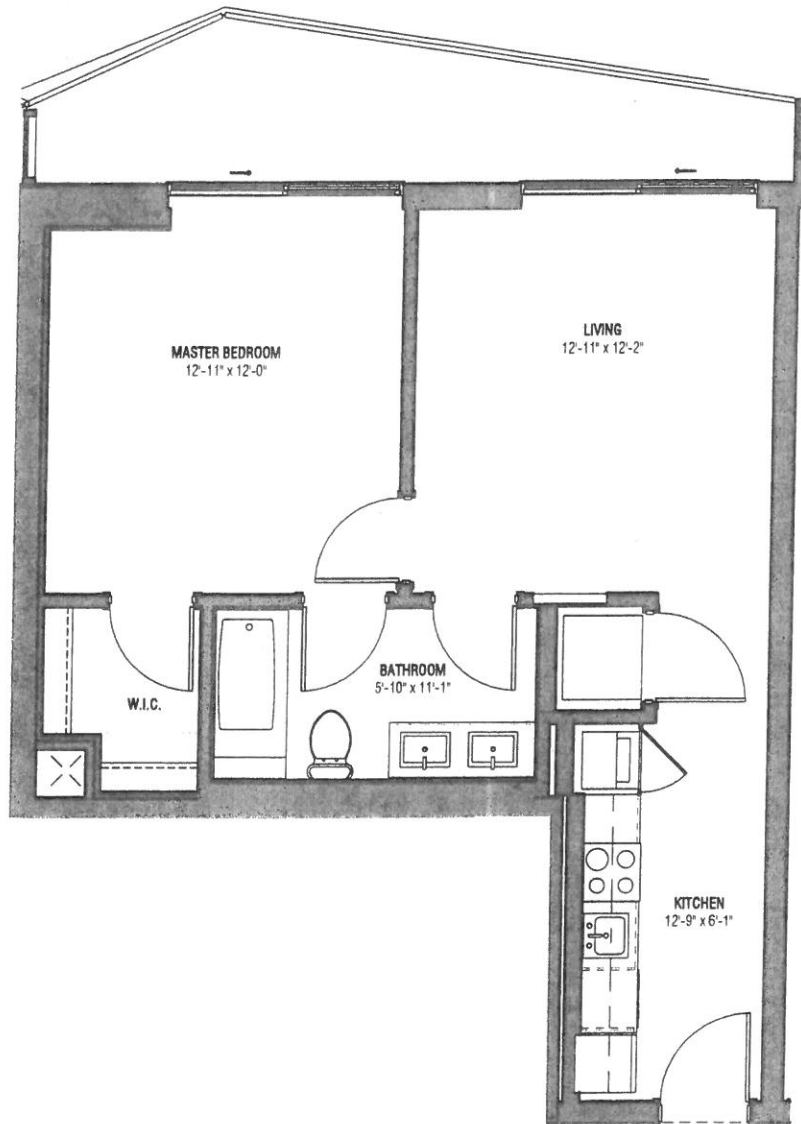

VICEROY BRICKELL

The Residences

Residence 01
Levels 15th to 42nd
2 Bedrooms / 2 Bath

Interior Area: 1,217 SQ.FT 113.06 SQ.M

Miami River

SE 5th Street

VICEROY BRICKELL

The Residences

VICEROY BRICKELL

The Residences

Residence 04
Levels 15th to 42nd
Studio / 1 Bath

Interior Area: 519 SQ.FT 48.22 SQ.M.

SE 5th Street

VICEROY BRICKELL

The Residences

Residence 05
Levels 15th to 42nd
1 Bedroom / 1 Bath