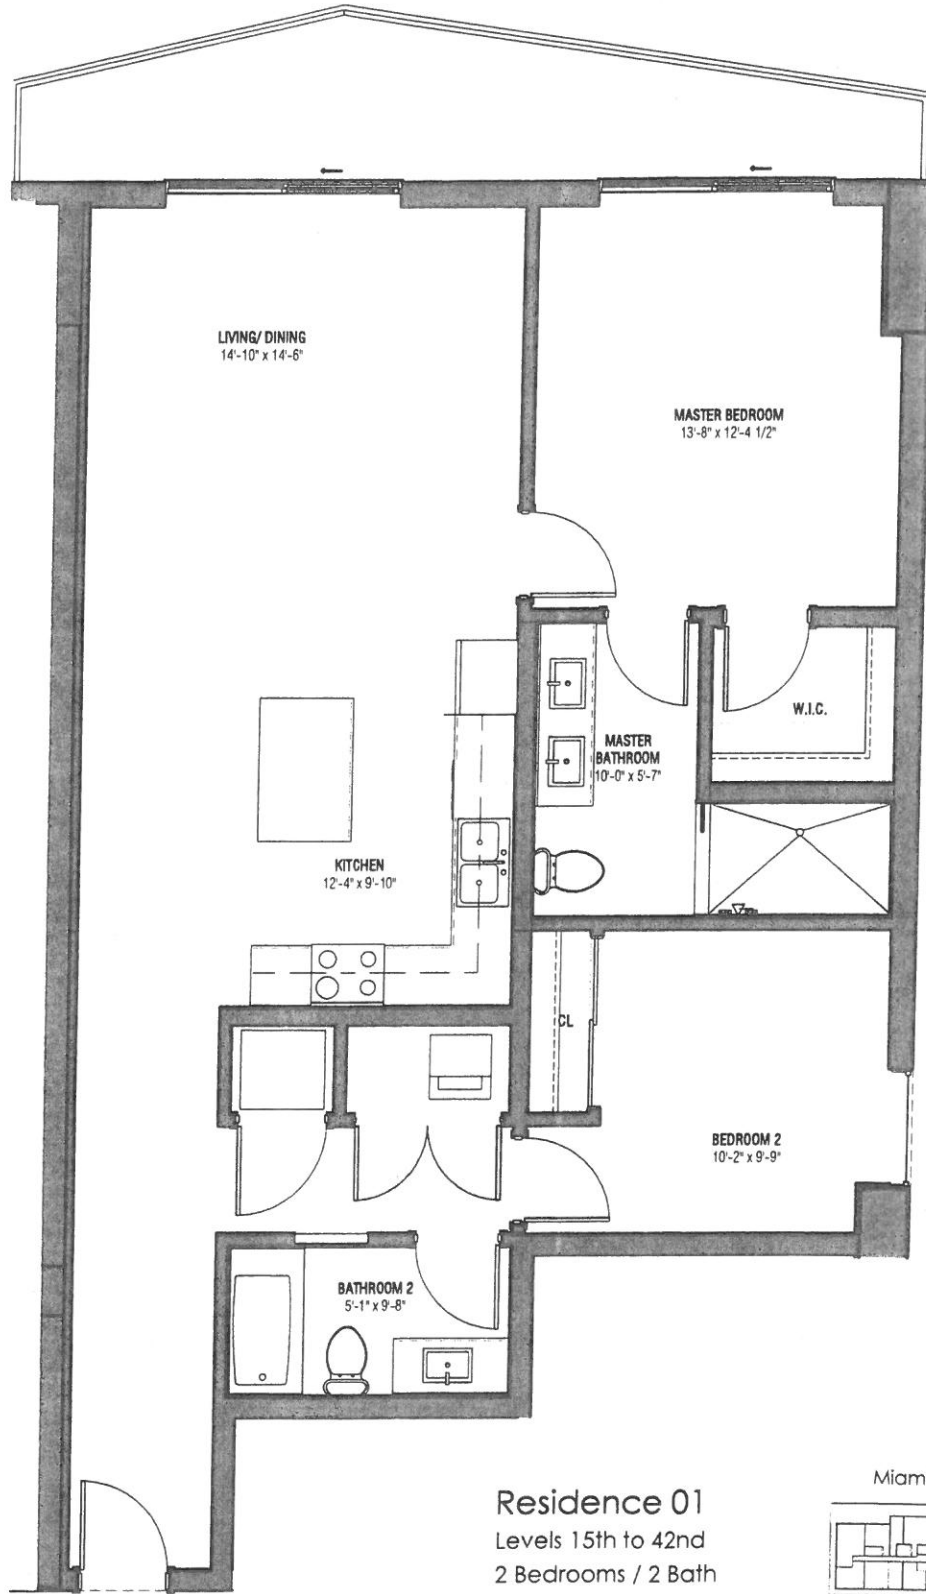

VICEROY BRICKELL

The Residences

Residence 01
Levels 15th to 42nd
2 Bedrooms / 2 Bath

Interior Area: 1,217 SQ.FT 113.06 SQ.M

Miami River

SE 5th Street

VICEROY BRICKELL

The Residences

Residence 02
Levels 15th to 42nd
2 Bedrooms / 2 Bath

Interior Area: 1,286 SQ.FT 119.47 SQ.M

SE 5th Street

VICEROY BRICKELL

The Residences

Residence 03
Levels 15th to 42nd
2 Bedrooms / 2 Bath

Interior Area: 1,235 SQ.FT 114.74 SQ.M

VICEROY BRICKELL

The Residences

Residence 04
Levels 15th to 42nd
Studio / 1 Bath

Interior Area: 519 SQ.FT 48.22 SQ.M.

SE 5th Street

VICEROY BRICKELL

The Residences

Residence 05
Levels 15th to 42nd
1 Bedroom / 1 Bath