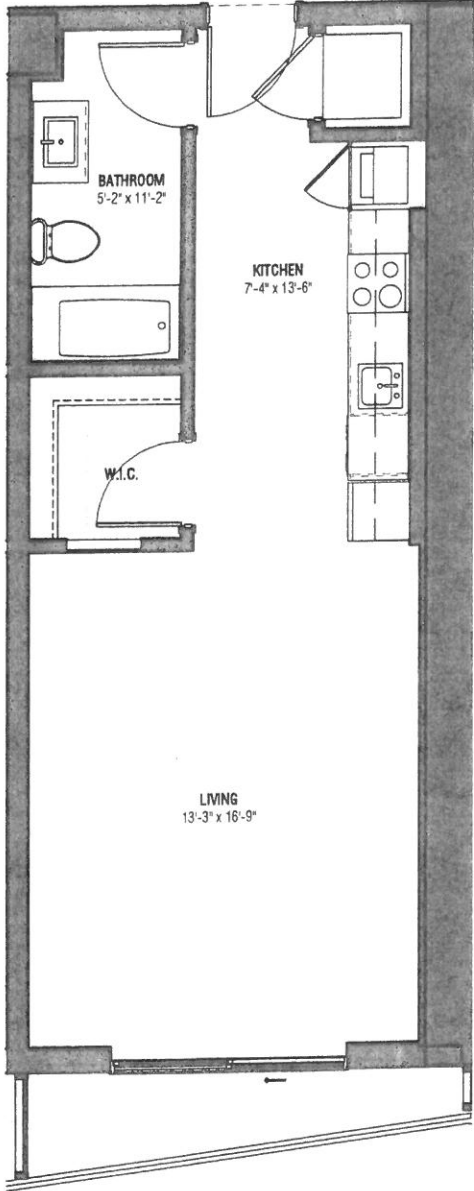

VICEROY BRICKELL

The Residences

Residence 01
Levels 15th to 42nd
2 Bedrooms / 2 Bath

Interior Area: 1,217 SQ.FT 113.06 SQ.M

Miami River

SE 5th Street

VICEROY BRICKELL

The Residences

Levels 15th to 42nd
1 Bedroom / 1 Bath

Interior Area: 686 SQ.FT 63.73 SQ.M

VICEROY BRICKELL

The Residences

Residence 11

Levels 15th to 42nd

1 Bedroom / 1 Bath

Interior Area: 699 SQ.FT 64.94 SQ.M

VICEROY BRICKELL

The Residences

Residence 12

Levels 15th to 42nd
Studio / 1 Bath

Interior Area: 489 SQ.FT 45.43 SQ.M

SE 5th Street

VICEROY BRICKELL

The Residences

Residence 13
Levels 15th to 42nd
Studio / 1 Bath

Interior Area: 539 SQ.FT 50.07 SQ.M

VICEROY BRICKELL

The Residences

Residence 14
Levels 15th to 42nd
1 Bedroom / 1 Bath

Interior Area: 833 SQ.FT 77.39 SQ.M

SE 5th Street