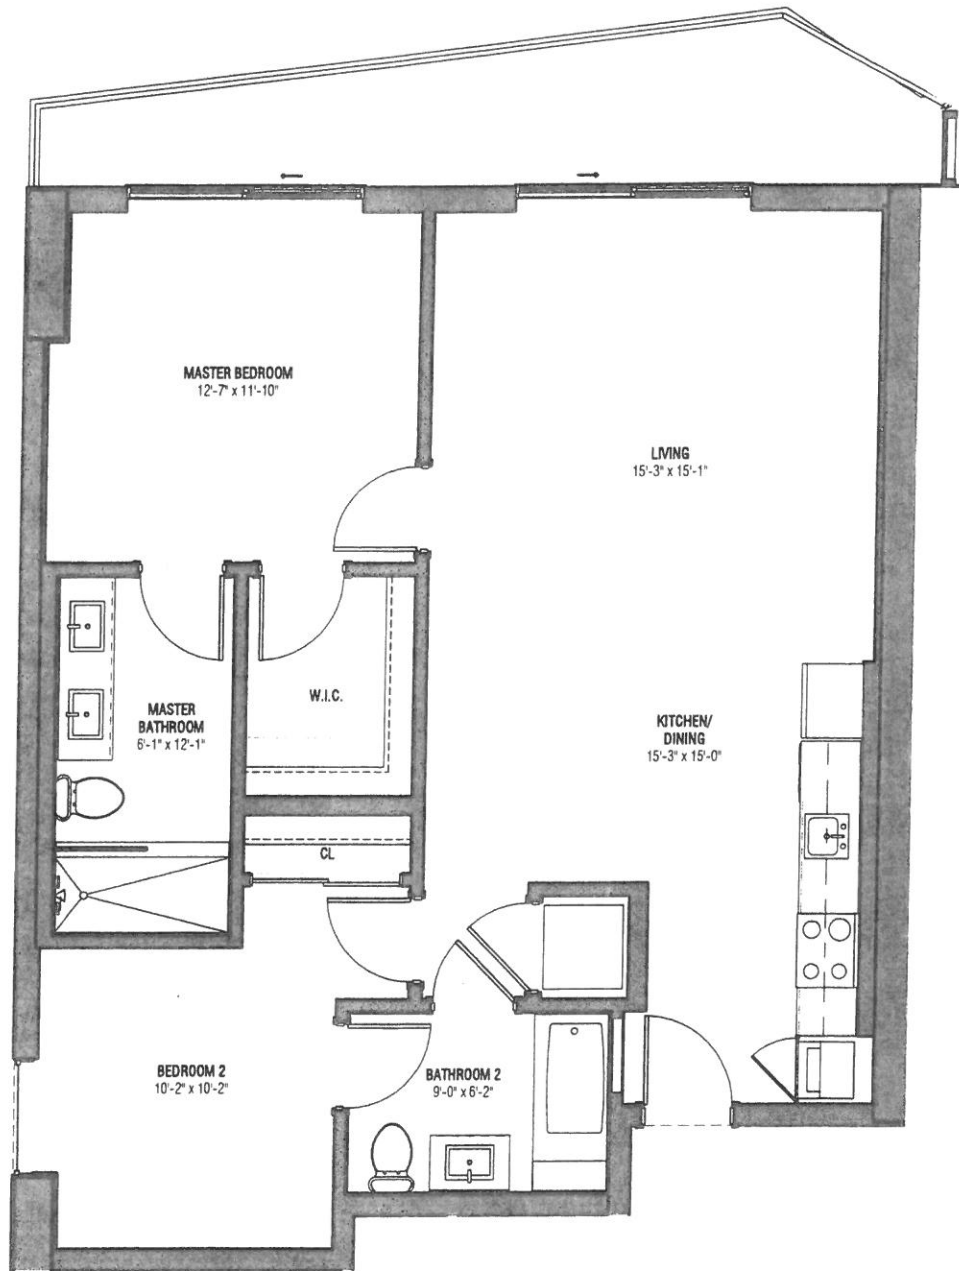

VICEROY BRICKELL

The Residences

Residence 01
Levels 15th to 42nd
2 Bedrooms / 2 Bath

Interior Area: 1,217 SQ.FT 113.06 SQ.M

Miami River

SE 5th Street

VICEROY BRICKELL

The Residences

Residence 02
Levels 15th to 42nd
2 Bedrooms / 2 Bath

Interior Area: 1,286 SQ.FT 119.47 SQ.M

SE 5th Street

VICEROY BRICKELL

The Residences

Residence 03
Levels 15th to 42nd
2 Bedrooms / 2 Bath

Interior Area: 1,235 SQ.FT 114.74 SQ.M

VICEROY BRICKELL

The Residences

Residence 04
Levels 15th to 42nd
Studio / 1 Bath

Interior Area: 519 SQ.FT 48.22 SQ.M.

SE 5th Street

VICEROY BRICKELL

The Residences

Residence 05
Levels 15th to 42nd
1 Bedroom / 1 Bath

Interior Area: 670 SQ.FT 62.25 SQ.M

SE 5th Street

VICEROY BRICKELL

The Residences

Residence 06
Levels 15th to 42nd
2 Bedrooms / 2 Bath

Interior Area: 1,041 SQ.FT 96.71 SQ.M

VICEROY BRICKELL

The Residences