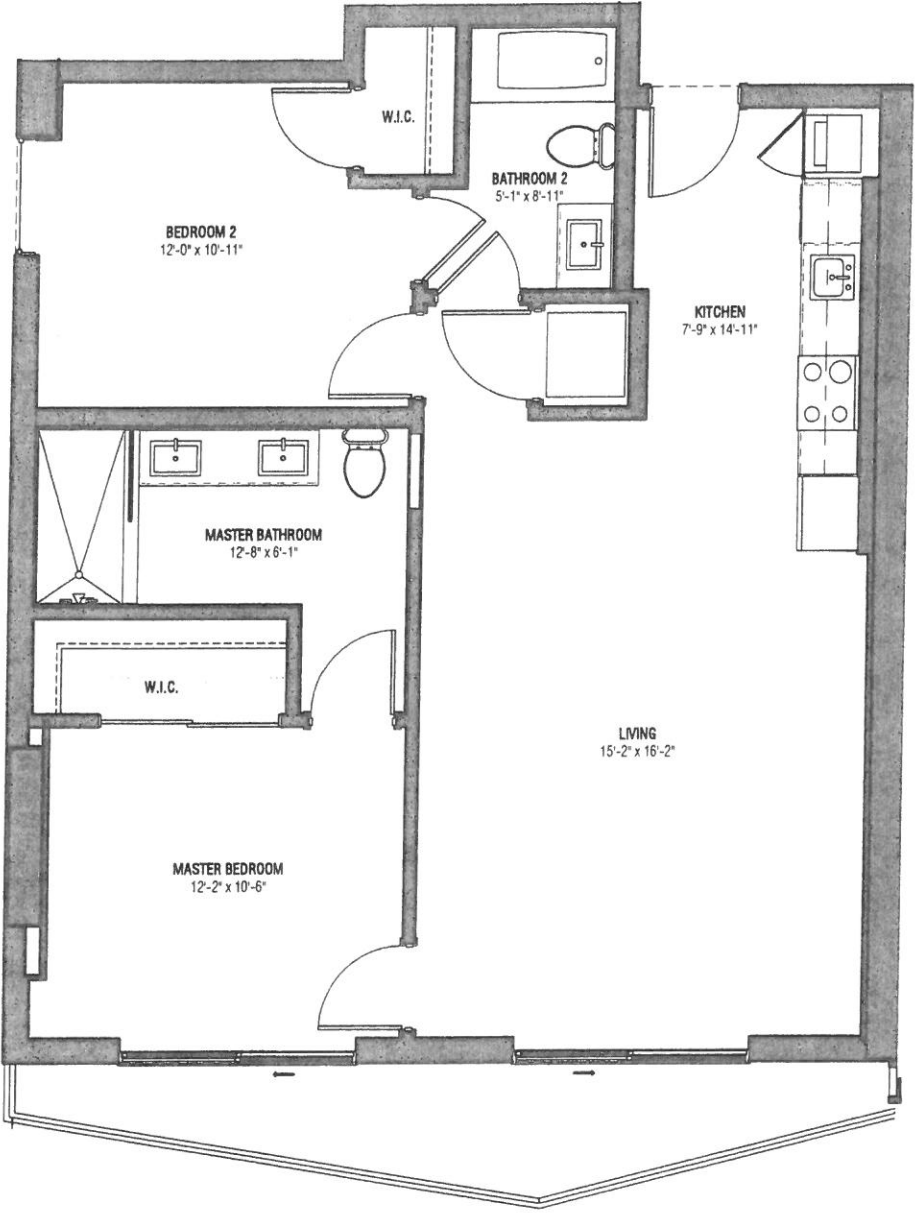

VICEROY BRICKELL

The Residences

Residence 01
Levels 15th to 42nd
2 Bedrooms / 2 Bath

Interior Area: 1,217 SQ.FT 113.06 SQ.M

Miami River

SE 5th Street

VICEROY BRICKELL

The Residences

VICEROY BRICKELL

The Residences

Residence 04
Levels 15th to 42nd
Studio / 1 Bath

Interior Area: 519 SQ.FT 48.22 SQ.M.

SE 5th Street

VICEROY BRICKELL

The Residences

Residence 05
Levels 15th to 42nd
1 Bedroom / 1 Bath

Interior Area: 670 SQ.FT 62.25 SQ.M

SE 5th Street

VICEROY BRICKELL

The Residences

Residence 06
Levels 15th to 42nd
2 Bedrooms / 2 Bath

Interior Area: 1,041 SQ.FT 96.71 SQ.M

VICEROY BRICKELL

The Residences

Residence 07
Levels 15th to 42nd
2 Bedrooms / 2 Bath

Interior Area: 1,030 SQ.FT 95.69 SQ.M

SE 5th Street

VICEROY BRICKELL
The Residences

Residence 08

Levels 15th to 42nd
1 Bedroom / 1 Bath

Interior Area: 862 SQ.FT 80.08 SQ.M