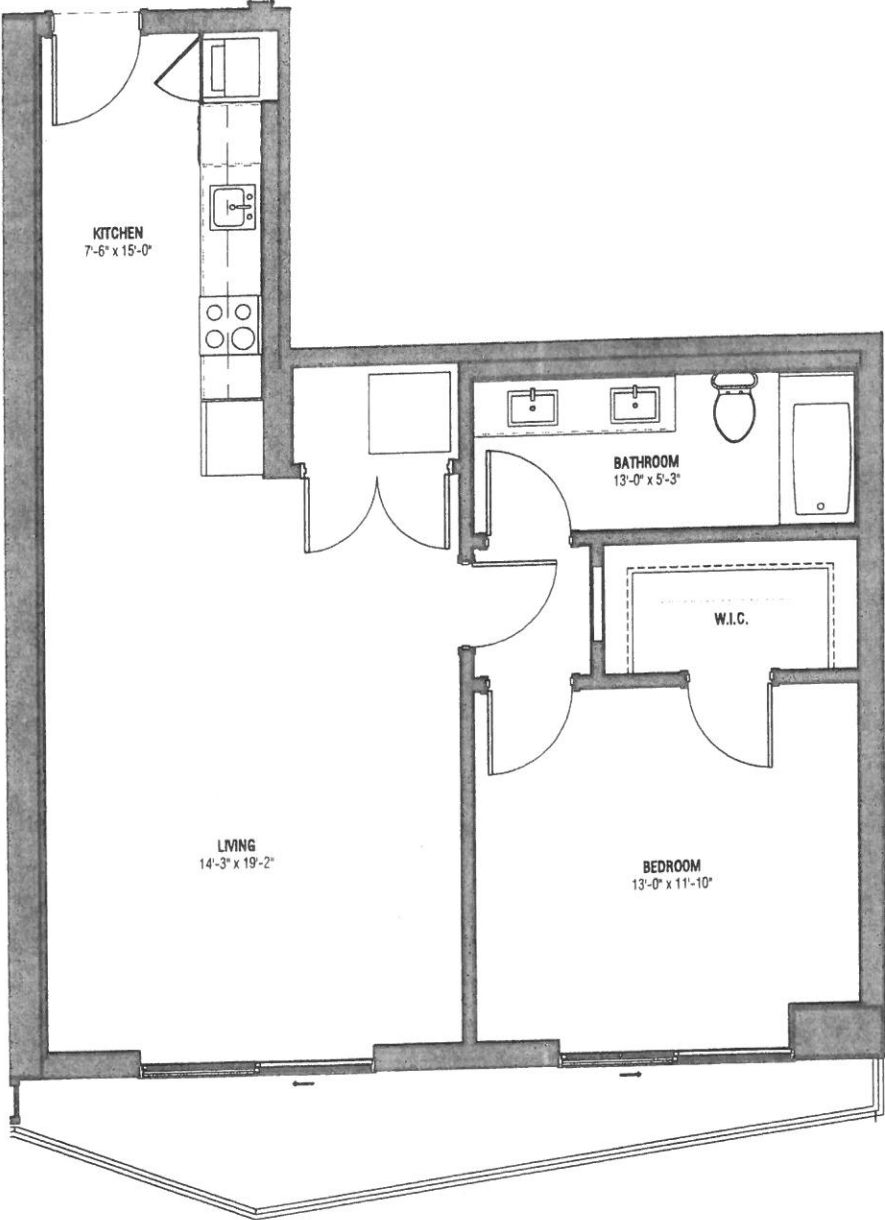

VICEROY BRICKELL

The Residences

Residence 01
Levels 15th to 42nd
2 Bedrooms / 2 Bath

Interior Area: 1,217 SQ.FT 113.06 SQ.M

Miami River

SE 5th Street

VICEROY BRICKELL

The Residences

VICEROY BRICKELL

The Residences

Residence 12

Levels 15th to 42nd
Studio / 1 Bath

Interior Area: 489 SQ.FT 45.43 SQ.M

SE 5th Street

VICEROY BRICKELL

The Residences

Residence 13
Levels 15th to 42nd
Studio / 1 Bath

Interior Area: 539 SQ.FT 50.07 SQ.M

VICEROY BRICKELL

The Residences

Residence 14
Levels 15th to 42nd
1 Bedroom / 1 Bath

Interior Area: 833 SQ.FT 77.39 SQ.M

SE 5th Street