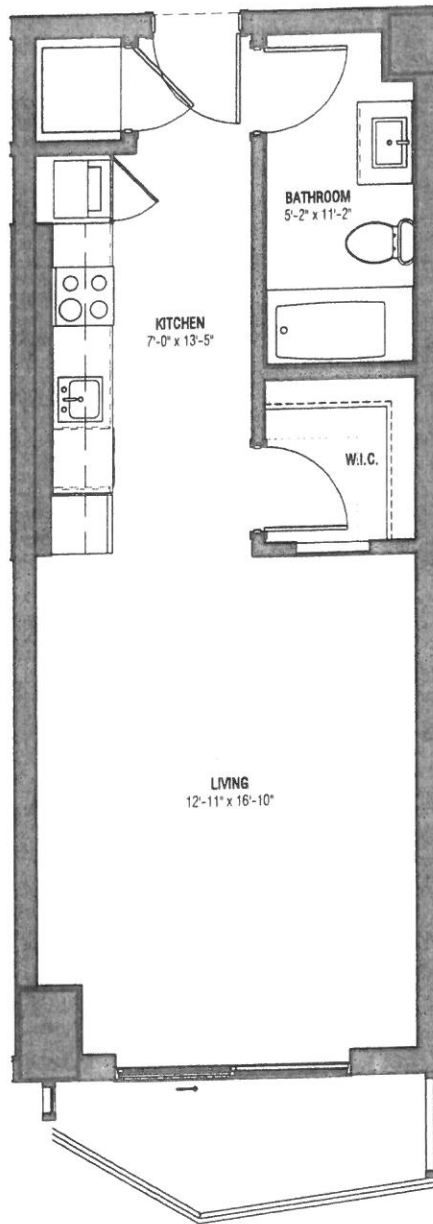

VICEROY BRICKELL

The Residences

Residence 01
Levels 15th to 42nd
2 Bedrooms / 2 Bath

Interior Area: 1,217 SQ.FT 113.06 SQ.M

Miami River

SE 5th Street

VICEROY BRICKELL

The Residences

SE 5th Street

VICEROY BRICKELL

The Residences

Residence 09
Levels 15th to 42nd
Studio / 1 Bath

Interior Area: 485 SQ.FT 45.06 SQ.M

VICEROY BRICKELL

The Residences

Residence 10

Levels 15th to 42nd
1 Bedroom / 1 Bath

Interior Area: 686 SQ.FT 63.73 SQ.M

VICEROY BRICKELL

The Residences

Residence 11

Levels 15th to 42nd

1 Bedroom / 1 Bath

Interior Area: 699 SQ.FT 64.94 SQ.M

VICEROY BRICKELL

The Residences

Residence 12

Levels 15th to 42nd
Studio / 1 Bath

Interior Area: 489 SQ.FT 45.43 SQ.M

SE 5th Street

VICEROY BRICKELL

The Residences