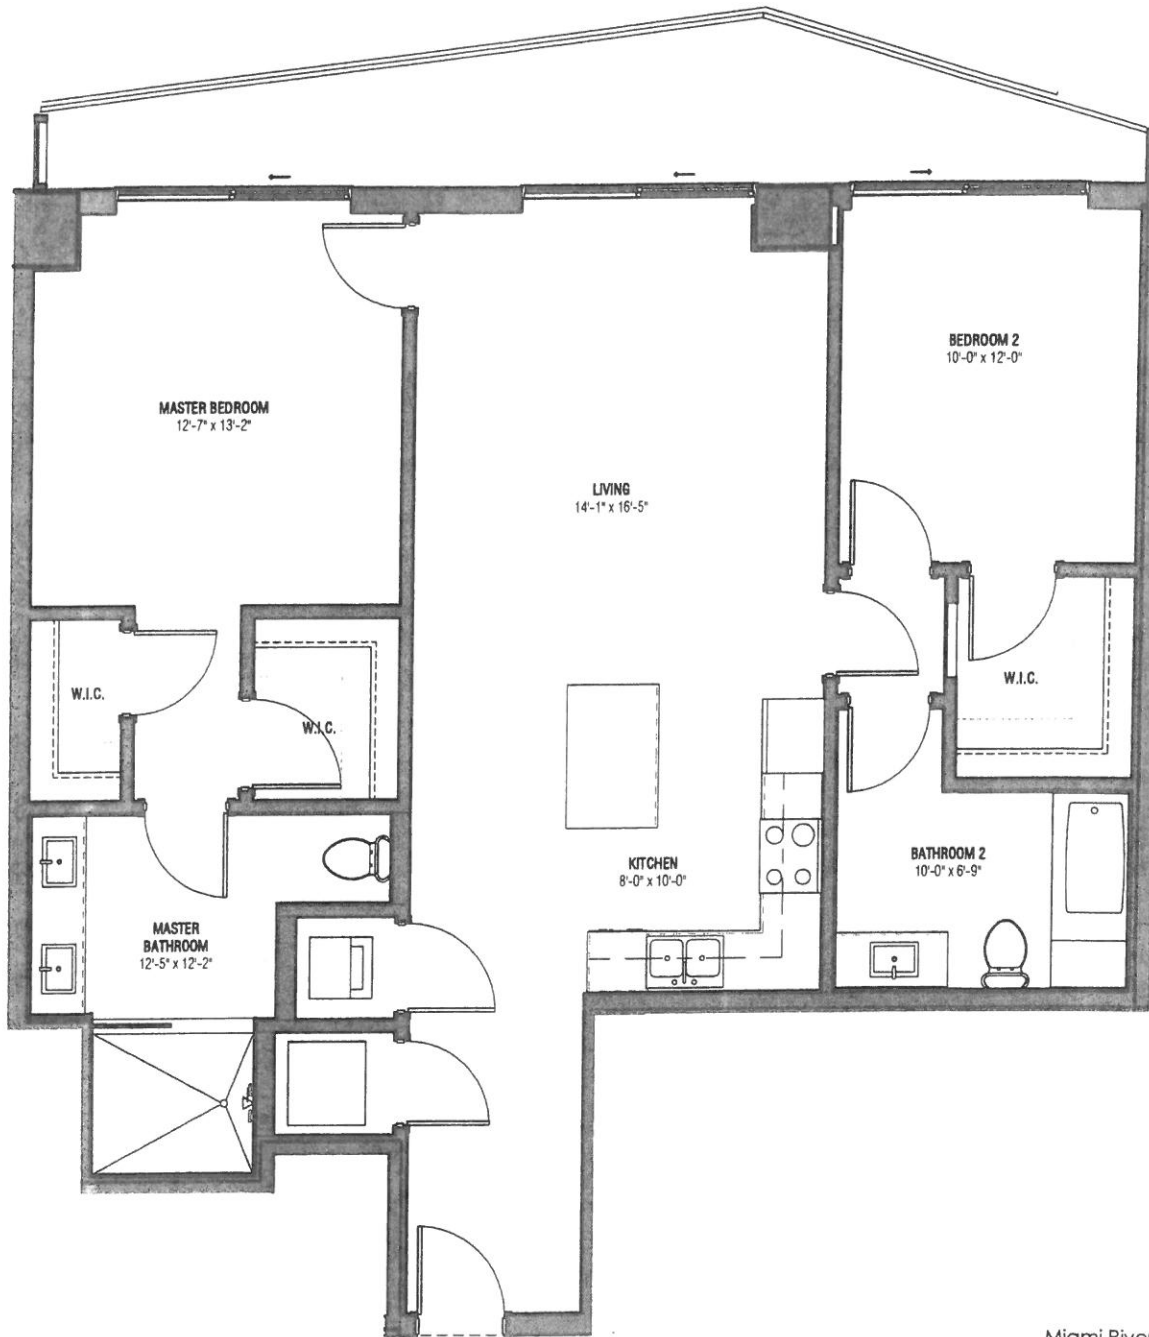

VICEROY BRICKELL

The Residences

Residence 01
Levels 15th to 42nd
2 Bedrooms / 2 Bath

Interior Area: 1,217 SQ.FT 113.06 SQ.M

Miami River

SE 5th Street

VICEROY BRICKELL

The Residences

Residence 02
Levels 15th to 42nd
2 Bedrooms / 2 Bath

Interior Area: 1,286 SQ.FT 119.47 SQ.M

SE 5th Street

VICEROY BRICKELL

The Residences

Residence 03
Levels 15th to 42nd
2 Bedrooms / 2 Bath

Interior Area: 1,235 SQ.FT 114.74 SQ.M

VICEROY BRICKELL

The Residences

Residence 04
Levels 15th to 42nd
Studio / 1 Bath

Interior Area: 519 SQ.FT 48.22 SQ.M.

SE 5th Street

VICEROY BRICKELL

The Residences

Residence 05
Levels 15th to 42nd
1 Bedroom / 1 Bath

Interior Area: 670 SQ.FT 62.25 SQ.M

SE 5th Street

VICEROY BRICKELL

The Residences

Residence 06
Levels 15th to 42nd
2 Bedrooms / 2 Bath

Interior Area: 1,041 SQ.FT 96.71 SQ.M

VICEROY BRICKELL

The Residences