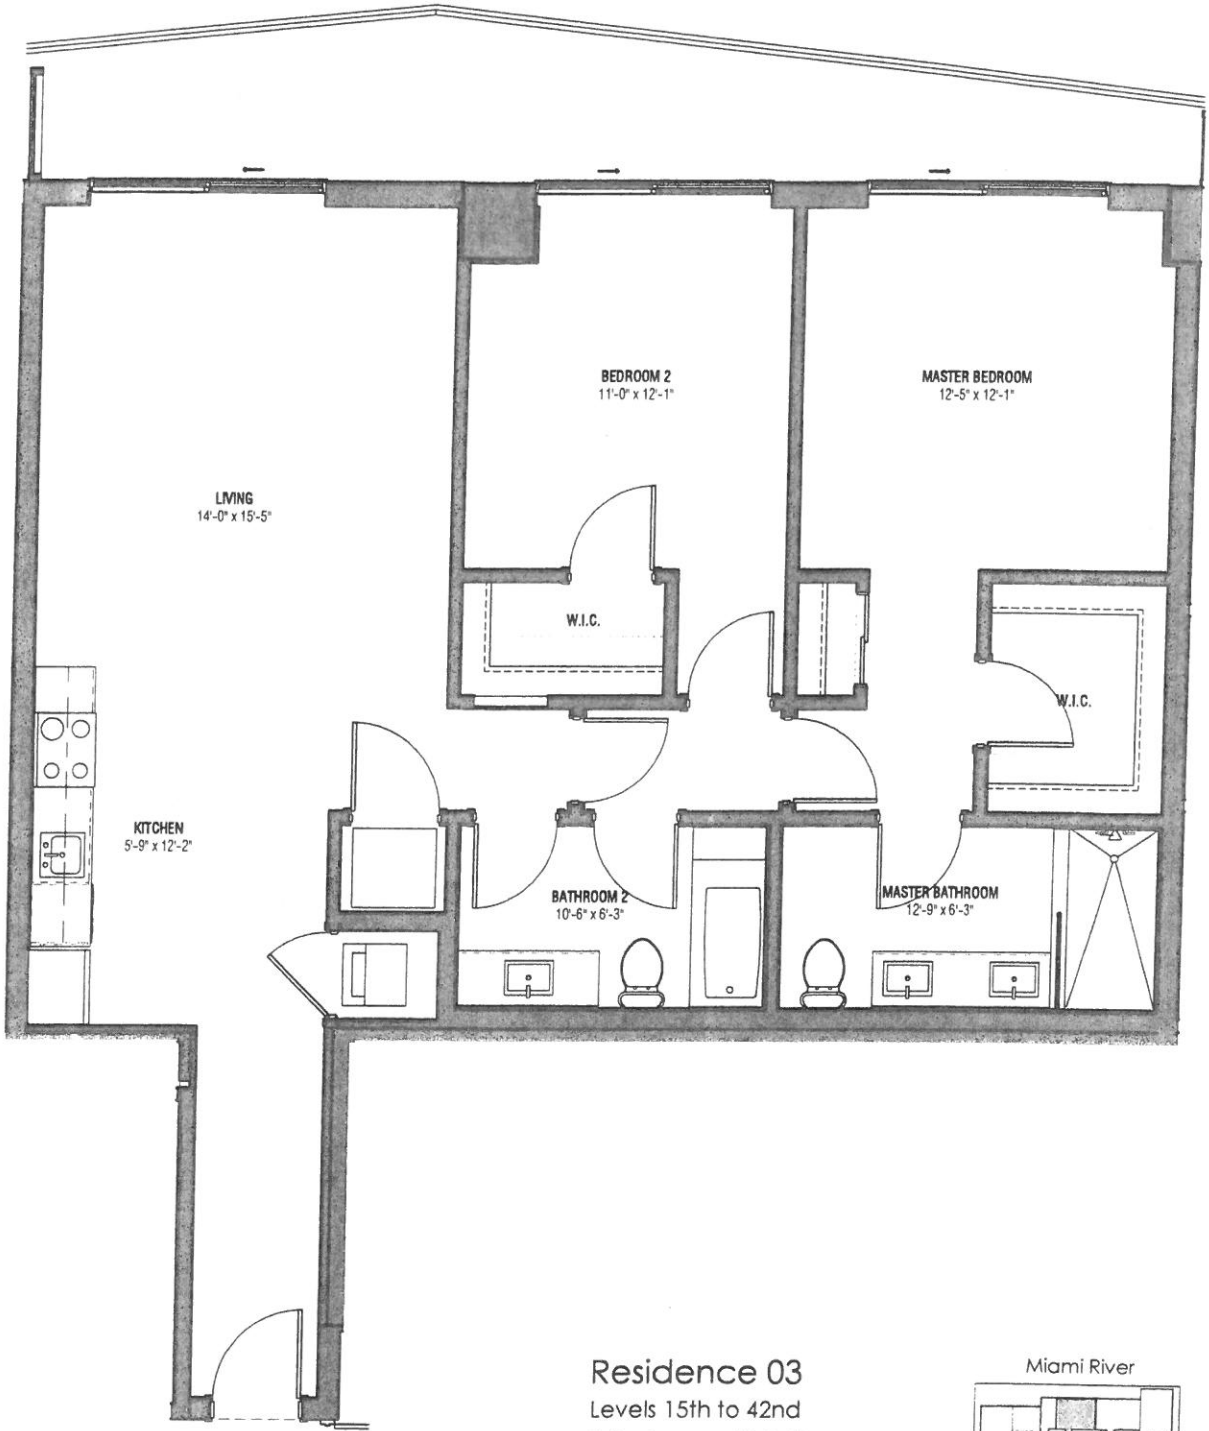

VICEROY BRICKELL

The Residences

Residence 01
Levels 15th to 42nd
2 Bedrooms / 2 Bath

Interior Area: 1,217 SQ.FT 113.06 SQ.M

Miami River

SE 5th Street

VICEROY BRICKELL

The Residences

Residence 02
Levels 15th to 42nd
2 Bedrooms / 2 Bath

Interior Area: 1,286 SQ.FT 119.47 SQ.M

SE 5th Street

VICEROY BRICKELL

The Residences

Residence 03
Levels 15th to 42nd
2 Bedrooms / 2 Bath

Interior Area: 1,235 SQ.FT 114.74 SQ.M

VICEROY BRICKELL

The Residences

Residence 04
Levels 15th to 42nd
Studio / 1 Bath

Interior Area: 519 SQ.FT 48.22 SQ.M.

SE 5th Street

VICEROY BRICKELL

The Residences

Residence 05
Levels 15th to 42nd
1 Bedroom / 1 Bath