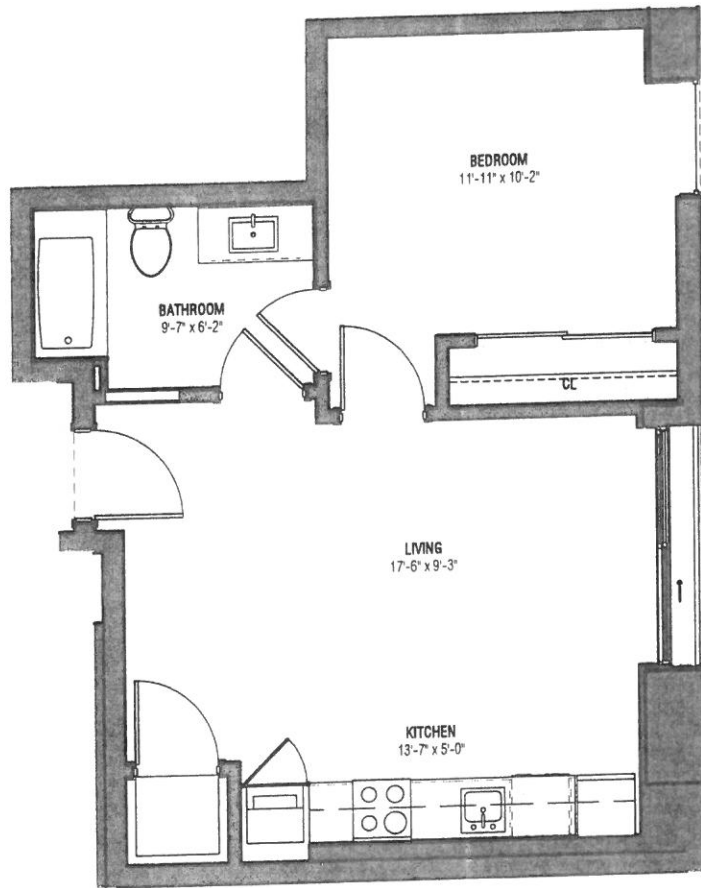

VICEROY BRICKELL

The Residences

Residence 01
Levels 15th to 42nd
2 Bedrooms / 2 Bath

Interior Area: 1,217 SQ.FT 113.06 SQ.M

Miami River

SE 5th Street

VICEROY BRICKELL

The Residences

VICEROY BRICKELL

The Residences

Residence 12

Levels 15th to 42nd
Studio / 1 Bath

Interior Area: 489 SQ.FT 45.43 SQ.M

SE 5th Street

VICEROY BRICKELL

The Residences

Residence 13
Levels 15th to 42nd
Studio / 1 Bath

Interior Area: 539 SQ.FT 50.07 SQ.M

VICEROY BRICKELL

The Residences

Residence 14
Levels 15th to 42nd
1 Bedroom / 1 Bath

Interior Area: 833 SQ.FT 77.39 SQ.M

SE 5th Street

VICEROY BRICKELL

The Residences

Residence 15
Levels 15th to 42nd
1 Bedroom / 1 Bath

Interior Area: 551 SQ.FT 51.19 SQ.M

SE 5th Street