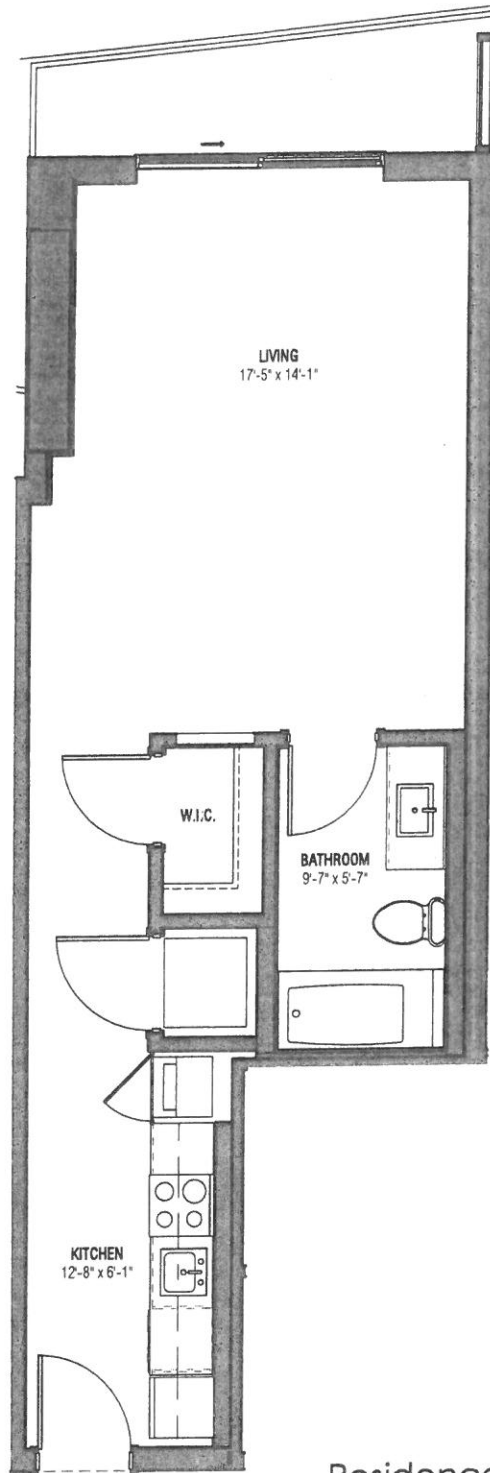

VICEROY BRICKELL

The Residences

Residence 01
Levels 15th to 42nd
2 Bedrooms / 2 Bath

Interior Area: 1,217 SQ.FT 113.06 SQ.M

Miami River

SE 5th Street

VICEROY BRICKELL

The Residences

Residence 02
Levels 15th to 42nd
2 Bedrooms / 2 Bath

Interior Area: 1,286 SQ.FT 119.47 SQ.M

SE 5th Street

VICEROY BRICKELL

The Residences

Residence 03
Levels 15th to 42nd
2 Bedrooms / 2 Bath

Interior Area: 1,235 SQ.FT 114.74 SQ.M

VICEROY BRICKELL

The Residences

Residence 04
Levels 15th to 42nd
Studio / 1 Bath

Interior Area: 519 SQ.FT 48.22 SQ.M.

SE 5th Street

VICEROY BRICKELL

The Residences

Residence 05
Levels 15th to 42nd
1 Bedroom / 1 Bath

Interior Area: 670 SQ.FT 62.25 SQ.M

SE 5th Street

VICEROY BRICKELL

The Residences

Residence 06
Levels 15th to 42nd
2 Bedrooms / 2 Bath

Interior Area: 1,041 SQ.FT 96.71 SQ.M

VICEROY BRICKELL

The Residences