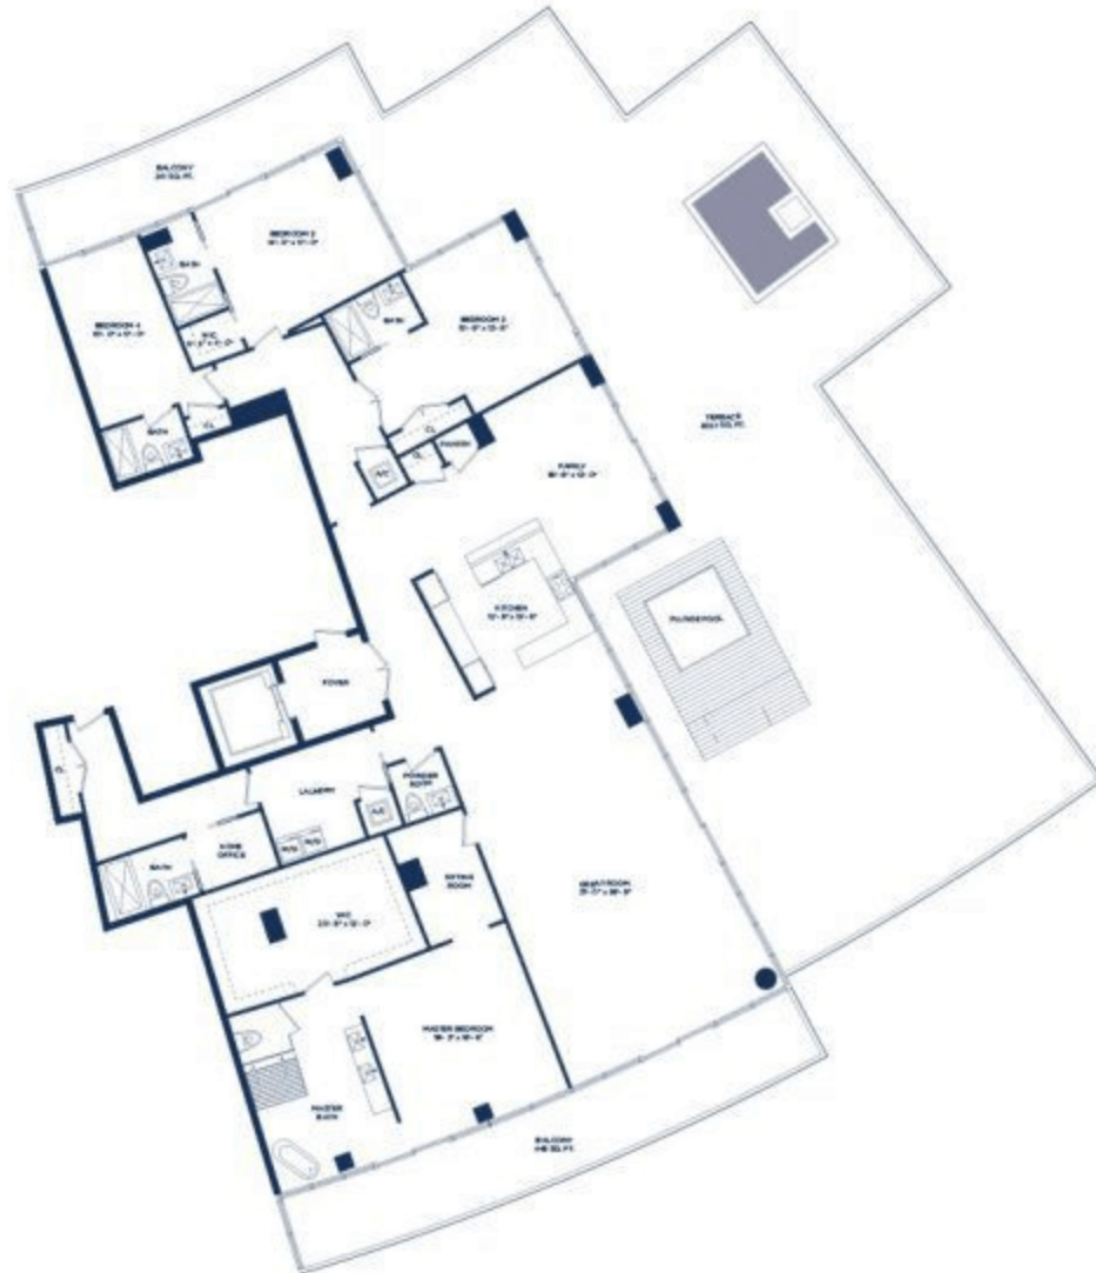

## South Tower Floorplan

Unit UPH-01

4 Beds - 4.5 Baths

4,776 Interior Sq. Ft.

1,090 Exterior Sq. Ft.

5,866 Total Sq. Ft.

LOWER LEVEL EXT. LIVING AREA + UPPER LEVEL EXT. LIVING AREA  
6,159 SQ.FT. / 572.18 SQ.M.

## South Tower Floorplan

Unit UPH-02

4 Beds - 5.5 Baths

4,292 Interior Sq. Ft.

4,121 Exterior Sq. Ft.

8,413 Total Sq. Ft.

## South Tower Floorplan

Unit FS-1

4 Beds - 4.5 Baths

3,106 Interior Sq. Ft.

574 Exterior Sq. Ft.

3,680 Total Sq. Ft.

## South Tower Floorplan

Unit IS

2 Beds - 3 Baths

2,586 Interior Sq. Ft.

482 Exterior Sq. Ft.

3,068 Total Sq. Ft.