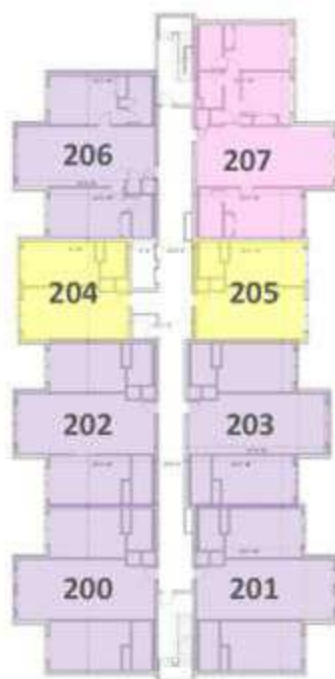

Building B

2nd Floor

08 units

Street View

Resort View

- PALM - 1 BEDROOM
- OAKTREE - 2 BEDROOMS
- CEDAR - 3 BEDROOMS