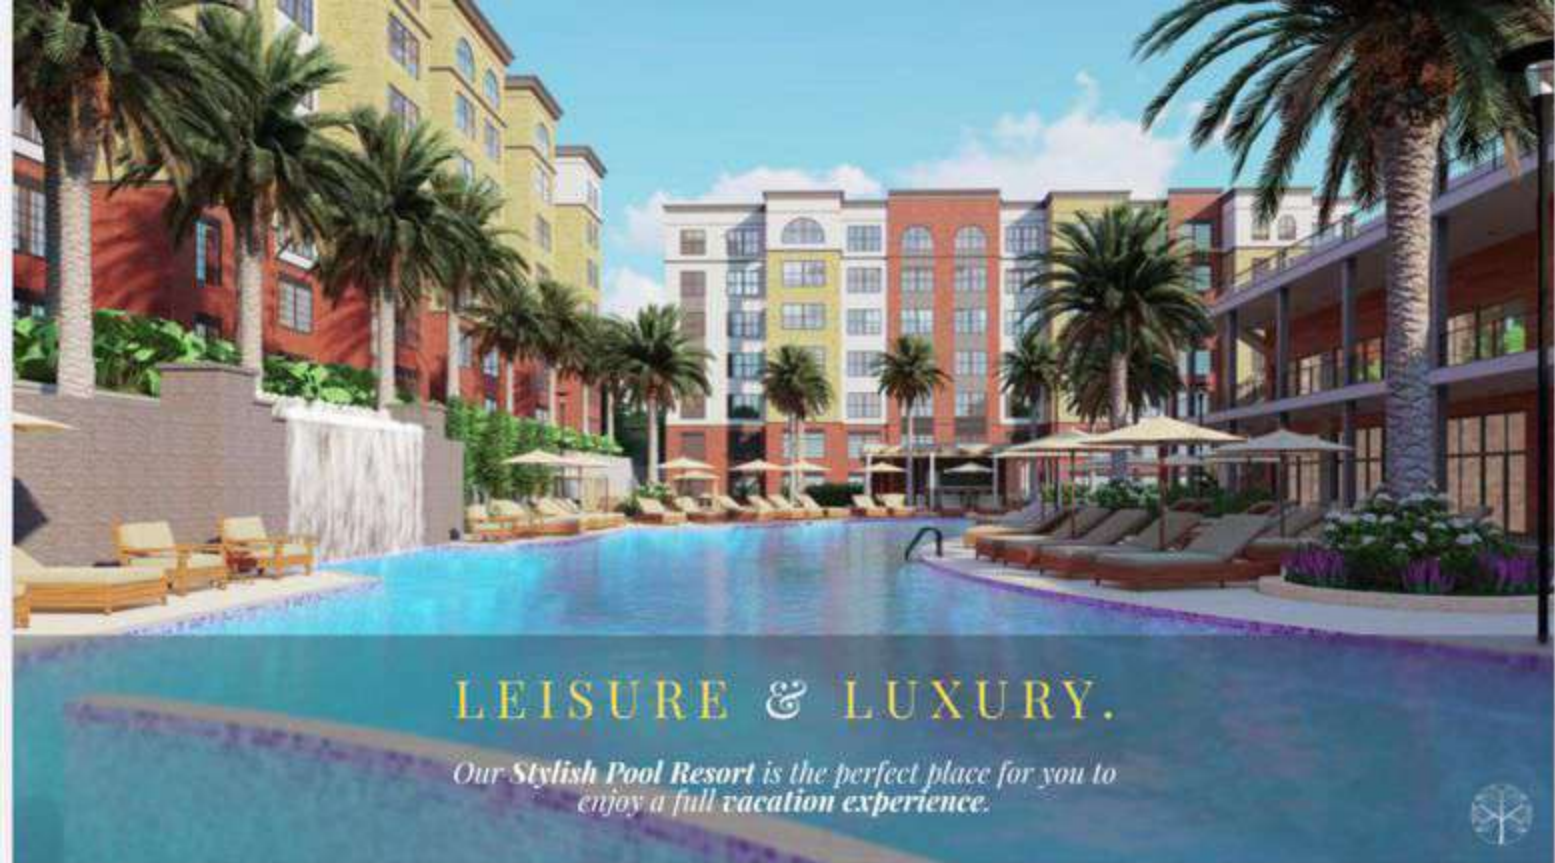

En compensación

SYCAMORE RESORT

Luxury Vacation Condos in Orlando, Florida.

SITE PLAN – BUILDING A – F – PHASE 1

PET'S HOTEL

PALM MODEL

1 Bedroom & 1 Bathroom

This model is perfect for first time investors. The apartments have facilities designed to comfortably accommodate 4-6 people!