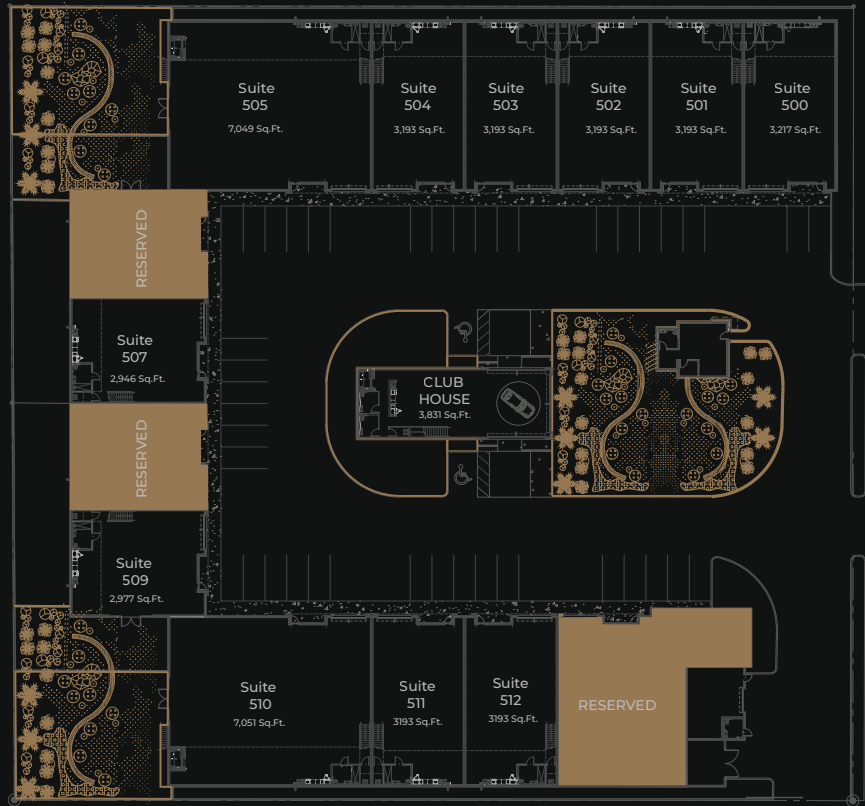

#### V8

<b>Suite 501</b> 3,193 Sq.Ft. \$1,986,000	<b>Suite 502</b> 3,193 Sq.Ft. \$1,986,000	<b>Suite 503</b> 3,193 Sq.Ft. \$1,986,000	<b>Suite 504</b> 3,193 Sq.Ft. \$1,986,000
<b>Suite 507</b> 2,946 Sq.Ft. \$1,832,000	<b>Suite 508</b> 2,946 Sq.Ft. \$1,832,000	<b>Suite 511</b> 3,193 Sq.Ft. \$1,986,000	<b>Suite 512</b> 3,193 Sq.Ft. \$1,986,000

#### V10

**Suite 500**  
3,217 Sq.Ft.  
\$2,100,000

**Suite 513**  
4,964 Sq.Ft.  
\$3,241,000

#### V12

**Suite 509**  
2,977 Sq.Ft.  
\$2,100,000

**Suite 506**  
2,977 Sq.Ft.  
\$2,100,000