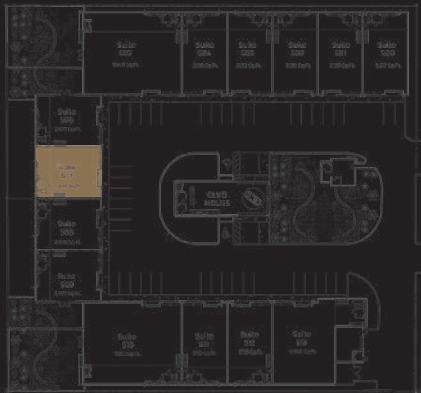

- 1 Closet
- 1 Full Bathroom
- 1 Enhanced kitchenette
- 1 Personal Elevator
- 1 Additional Stairway to the garden

Collection Suites 2.0

Suite 506 2,977 Sq.Ft.

1 Mezzanine 500 Sq.Ft.
1 Private Garden 917 Sq.Ft.

1 Closet
1 Enhanced kitchenette
1 Full Bathroom

Collection Suites 2.0

Suite 507
2,946 Sq.Ft

1 Closet
1 Full Bathroom
1 Enhanced kitchenette
1 Mezzanine 500 Sq.Ft.

Collection Suites 2.0

Suite 508
2,946 Sq.Ft

1 Closet
1 Full Bathroom
1 Enhanced kitchenette
1 Mezzanine 500 Sq.Ft.

Collection Suites 2.0

Suite 509 2,977 Sq.Ft.

1 Mezzanine 500 Sq.Ft.
1 Private Garden 917 Sq.Ft.

1 Closet
1 Enhanced kitchenette
1 Full Bathroom

Collection Suites 2.0

Suite 510 7,051 Sq.Ft.

1 Mezzanine 1,208 Sq.Ft.
1 Private Garden 1,927 Sq.Ft.

- 1 Closet
- 1 Full Bathroom
- 1 Personal Elevator
- 1 Enhanced kitchenette
- 1 Additional Stairway to the garden