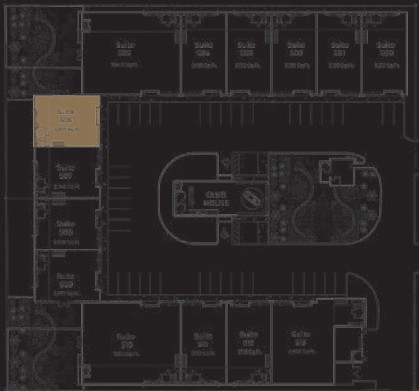

CollectionSuites 2.0

Suite 504
3,193 Sq.Ft.

1 Closet
1 Full Bathroom
1 Enhanced kitchenette
1 Mezzanine 500 Sq.Ft.

Collection Suites 2.0

Suite 505 7,049 Sq.Ft

1 Mezzanine 1,208 Sq.Ft.
1 Private Garden 1,927 Sq.Ft.

- 1 Closet
- 1 Full Bathroom
- 1 Enhanced kitchenette
- 1 Personal Elevator
- 1 Additional Stairway to the garden

Collection Suites 2.0

Suite 506 2,977 Sq.Ft.

1 Mezzanine 500 Sq.Ft.
1 Private Garden 917 Sq.Ft.

1 Closet
1 Enhanced kitchenette
1 Full Bathroom

Collection Suites 2.0

Suite 507
2,946 Sq.Ft

1 Closet
1 Full Bathroom
1 Enhanced kitchenette
1 Mezzanine 500 Sq.Ft.

Collection Suites 2.0

Suite 508
2,946 Sq.Ft

1 Closet
1 Full Bathroom
1 Enhanced kitchenette
1 Mezzanine 500 Sq.Ft.

Collection Suites 2.0

Suite 509 2,977 Sq.Ft.

1 Mezzanine 500 Sq.Ft.
1 Private Garden 917 Sq.Ft.

1 Closet
1 Enhanced kitchenette
1 Full Bathroom