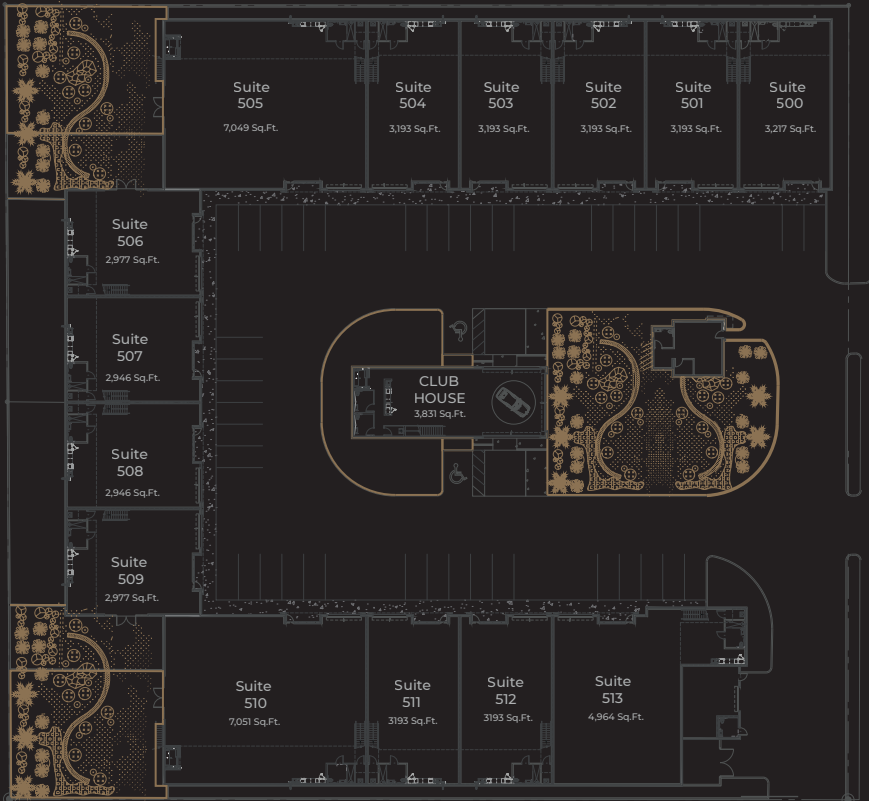

1 Closet
1 Full Bathroom
1 Enhanced kitchenette
1 Mezzanine 500 Sq.Ft.

Collection Suites 2.0

Suite 509 2,977 Sq.Ft.

1 Mezzanine 500 Sq.Ft.
1 Private Garden 917 Sq.Ft.

1 Closet
1 Enhanced kitchenette
1 Full Bathroom

Collection Suites 2.0

Suite 510 7,051 Sq.Ft.

1 Mezzanine 1,208 Sq.Ft.
1 Private Garden 1,927 Sq.Ft.

- 1 Closet
- 1 Full Bathroom
- 1 Personal Elevator
- 1 Enhanced kitchenette
- 1 Additional Stairway to the garden

Collection Suites 2.0

Suite 511
3,193 Sq.Ft.

1 Closet
1 Full Bathroom
1 Enhanced kitchenette
1 Mezzanine 500 Sq.Ft.

Collection Suites 2.0

Suite 512
3,193 Sq.Ft.

1 Closet
1 Full Bathroom
1 Enhanced kitchenette
1 Mezzanine 500 Sq.Ft.

CollectionSuites 2.0

Suite 513
4,964 Sq.Ft.

1 Closet
1 Full Bathroom
1 Enhanced kitchenette
1 Mezzanine 500 Sq.Ft.

Suite
505

7,049 Sq.Ft.

Suite
504

3,193 Sq.Ft.

Suite
503