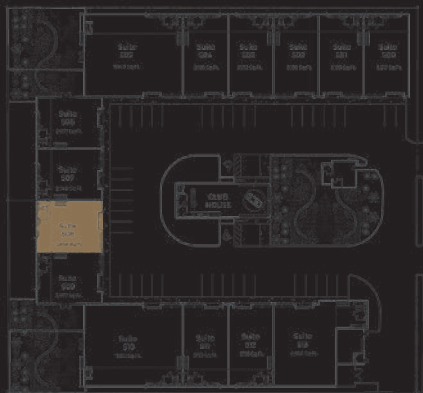

- 1 Closet
- 1 Full Bathroom
- 1 Enhanced kitchenette
- 1 Personal Elevator
- 1 Additional Stairway to the garden

Collection Suites 2.0

Suite 506 2,977 Sq.Ft.

1 Mezzanine 500 Sq.Ft.
1 Private Garden 917 Sq.Ft.

1 Closet
1 Enhanced kitchenette
1 Full Bathroom

Collection Suites 2.0

Suite 507
2,946 Sq.Ft

1 Closet
1 Full Bathroom
1 Enhanced kitchenette
1 Mezzanine 500 Sq.Ft.

Collection Suites 2.0

Suite 508
2,946 Sq.Ft

1 Closet
1 Full Bathroom
1 Enhanced kitchenette
1 Mezzanine 500 Sq.Ft.

Collection Suites 2.0

Suite 509 2,977 Sq.Ft.

1 Mezzanine 500 Sq.Ft.
1 Private Garden 917 Sq.Ft.

1 Closet
1 Enhanced kitchenette
1 Full Bathroom

Collection Suites 2.0

Suite 510 7,051 Sq.Ft.

1 Mezzanine 1,208 Sq.Ft.
1 Private Garden 1,927 Sq.Ft.

- 1 Closet
- 1 Full Bathroom
- 1 Personal Elevator
- 1 Enhanced kitchenette
- 1 Additional Stairway to the garden