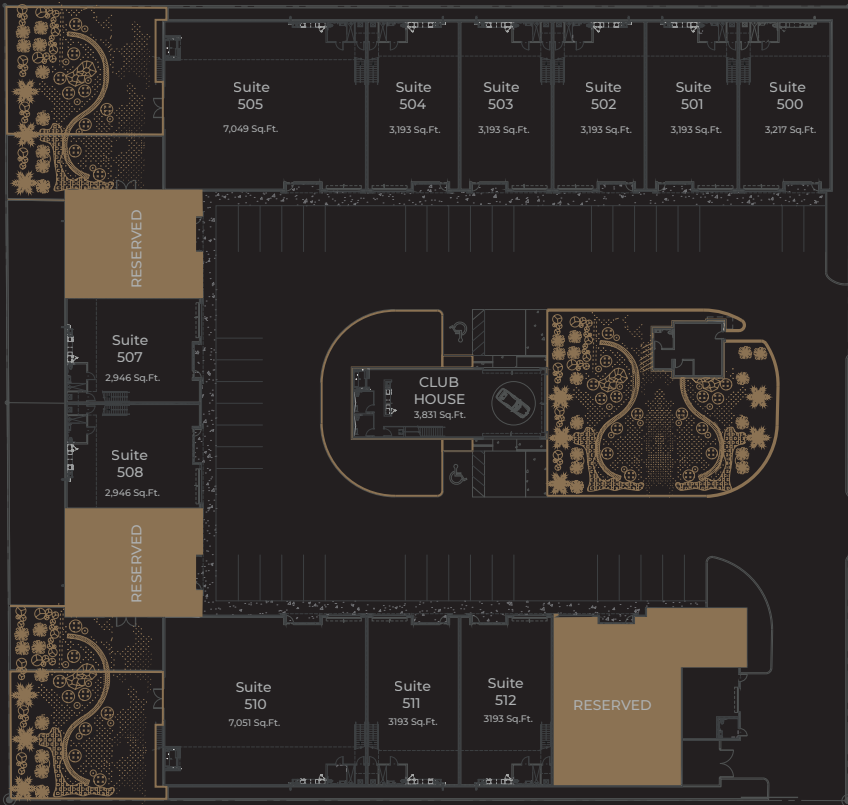

1 Closet
1 Full Bathroom
1 Enhanced kitchenette
1 Mezzanine 500 Sq.Ft.

Collection Suites 2.0

Suite 509 2,977 Sq.Ft.

1 Mezzanine 500 Sq.Ft.
1 Private Garden 917 Sq.Ft.

1 Closet
1 Enhanced kitchenette
1 Full Bathroom

Collection Suites 2.0

Suite 510 7,051 Sq.Ft.

1 Mezzanine 1,208 Sq.Ft.
1 Private Garden 1,927 Sq.Ft.

- 1 Closet
- 1 Full Bathroom
- 1 Personal Elevator
- 1 Enhanced kitchenette
- 1 Additional Stairway to the garden

Collection Suites 2.0

Suite 511
3,193 Sq.Ft.

1 Closet
1 Full Bathroom
1 Enhanced kitchenette
1 Mezzanine 500 Sq.Ft.

Collection Suites 2.0

Suite 512
3,193 Sq.Ft.

1 Closet
1 Full Bathroom
1 Enhanced kitchenette
1 Mezzanine 500 Sq.Ft.

CollectionSuites 2.0

Suite 513
4,964 Sq.Ft.

1 Closet
1 Full Bathroom
1 Enhanced kitchenette
1 Mezzanine 500 Sq.Ft.

Suite
505

7,049 Sq.Ft.

Suite
504

3,193 Sq.Ft.

Suite
503