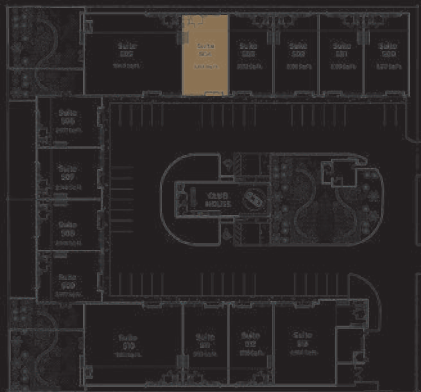

Collection Suites 2.0

Suite 500
3,217 Sq.Ft.

1 Closet
1 Full Bathroom
1 Enhanced kitchenette
1 Mezzanine 500 Sq.Ft.

Collection Suites 2.0

Suite 501
3,193 Sq.Ft.

1 Closet
1 Full Bathroom
1 Enhanced kitchenette
1 Mezzanine 500 Sq.Ft.

Collection Suites 2.0

Suite 502
3,193 Sq.Ft.

1 Closet
1 Full Bathroom
1 Enhanced kitchenette
1 Mezzanine 500 Sq.Ft.

Collection Suites 2.0

Suite 503
3,193 Sq.Ft.

1 Closet
1 Full Bathroom
1 Enhanced kitchenette
1 Mezzanine 500 Sq.Ft.

CollectionSuites 2.0

Suite 504
3,193 Sq.Ft.

1 Closet
1 Full Bathroom
1 Enhanced kitchenette
1 Mezzanine 500 Sq.Ft.

Collection Suites 2.0

Suite 505 7,049 Sq.Ft

1 Mezzanine 1,208 Sq.Ft.
1 Private Garden 1,927 Sq.Ft.

- 1 Closet
- 1 Full Bathroom
- 1 Enhanced kitchenette
- 1 Personal Elevator
- 1 Additional Stairway to the garden

Collection Suites 2.0

Suite 506 2,977 Sq.Ft.

1 Mezzanine 500 Sq.Ft.
1 Private Garden 917 Sq.Ft.