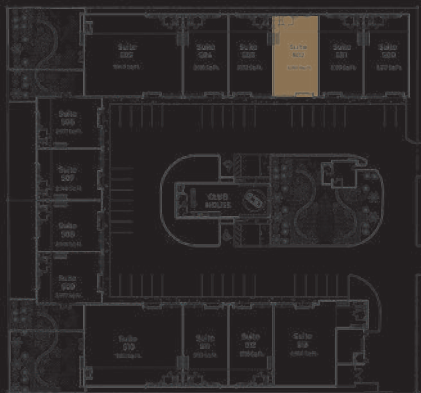

Collection Suites 2.0

Suite 500
3,217 Sq.Ft.

1 Closet
1 Full Bathroom
1 Enhanced kitchenette
1 Mezzanine 500 Sq.Ft.

Collection Suites 2.0

Suite 501
3,193 Sq.Ft.

1 Closet
1 Full Bathroom
1 Enhanced kitchenette
1 Mezzanine 500 Sq.Ft.

Collection Suites 2.0

Suite 502
3,193 Sq.Ft.

1 Closet
1 Full Bathroom
1 Enhanced kitchenette
1 Mezzanine 500 Sq.Ft.

Collection Suites 2.0

Suite 503
3,193 Sq.Ft.

1 Closet
1 Full Bathroom
1 Enhanced kitchenette
1 Mezzanine 500 Sq.Ft.

CollectionSuites 2.0

Suite 504
3,193 Sq.Ft.

1 Closet
1 Full Bathroom
1 Enhanced kitchenette
1 Mezzanine 500 Sq.Ft.

Collection Suites 2.0

Suite 505 7,049 Sq.Ft

1 Mezzanine 1,208 Sq.Ft.
1 Private Garden 1,927 Sq.Ft.

- 1 Closet
- 1 Full Bathroom
- 1 Enhanced kitchenette
- 1 Personal Elevator
- 1 Additional Stairway to the garden

Collection Suites 2.0

Suite 506 2,977 Sq.Ft.

1 Mezzanine 500 Sq.Ft.
1 Private Garden 917 Sq.Ft.