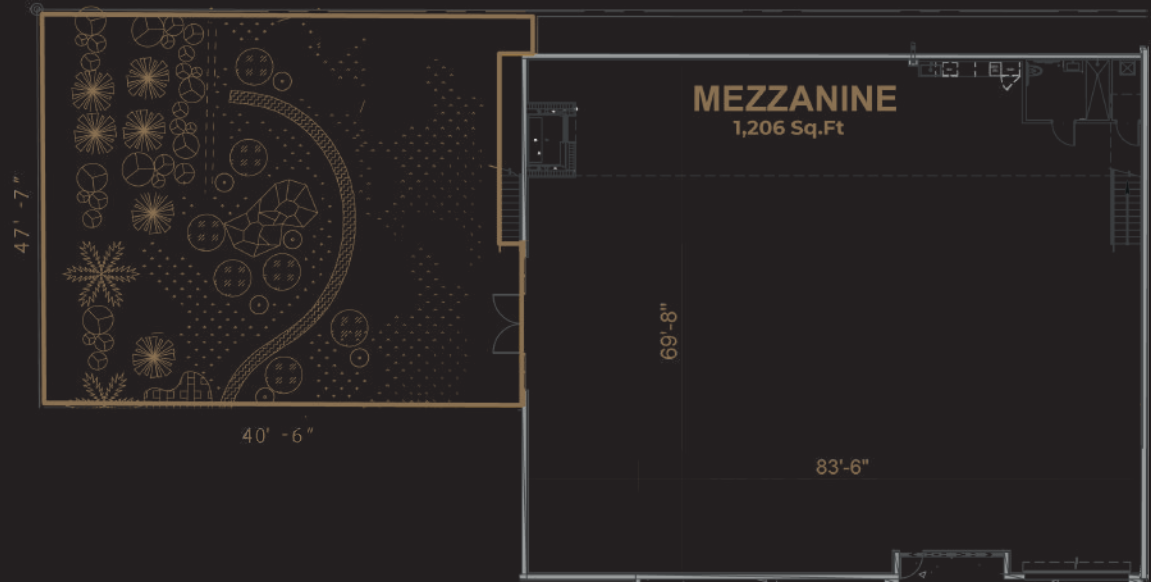

Collection Suites 2.0

Suite 502
3,193 Sq.Ft.

1 Closet
1 Full Bathroom
1 Enhanced kitchenette
1 Mezzanine 500 Sq.Ft.

Collection Suites 2.0

Suite 503
3,193 Sq.Ft.

1 Closet
1 Full Bathroom
1 Enhanced kitchenette
1 Mezzanine 500 Sq.Ft.

CollectionSuites 2.0

Suite 504
3,193 Sq.Ft.

1 Closet
1 Full Bathroom
1 Enhanced kitchenette
1 Mezzanine 500 Sq.Ft.

Collection Suites 2.0

Suite 505 7,049 Sq.Ft

1 Mezzanine 1,208 Sq.Ft.
1 Private Garden 1,927 Sq.Ft.

- 1 Closet
- 1 Full Bathroom
- 1 Enhanced kitchenette
- 1 Personal Elevator
- 1 Additional Stairway to the garden

Collection Suites 2.0

Suite 506 2,977 Sq.Ft.

1 Mezzanine 500 Sq.Ft.
1 Private Garden 917 Sq.Ft.

1 Closet
1 Enhanced kitchenette
1 Full Bathroom

Collection Suites 2.0

Suite 507
2,946 Sq.Ft

1 Closet
1 Full Bathroom
1 Enhanced kitchenette
1 Mezzanine 500 Sq.Ft.

Collection Suites 2.0

Suite 508
2,946 Sq.Ft