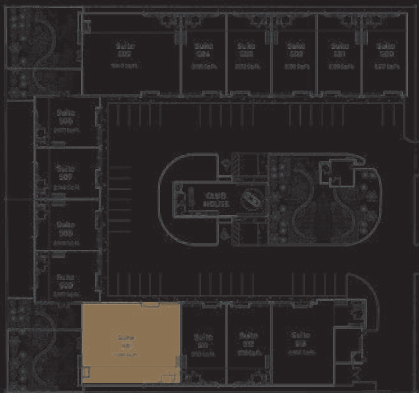

- 1 Closet
- 1 Full Bathroom
- 1 Enhanced kitchenette
- 1 Personal Elevator
- 1 Additional Stairway to the garden

Collection Suites 2.0

Suite 506 2,977 Sq.Ft.

1 Mezzanine 500 Sq.Ft.
1 Private Garden 917 Sq.Ft.

1 Closet
1 Enhanced kitchenette
1 Full Bathroom

Collection Suites 2.0

Suite 507
2,946 Sq.Ft

1 Closet
1 Full Bathroom
1 Enhanced kitchenette
1 Mezzanine 500 Sq.Ft.

Collection Suites 2.0

Suite 508
2,946 Sq.Ft

1 Closet
1 Full Bathroom
1 Enhanced kitchenette
1 Mezzanine 500 Sq.Ft.

Collection Suites 2.0

Suite 509 2,977 Sq.Ft.

1 Mezzanine 500 Sq.Ft.
1 Private Garden 917 Sq.Ft.

1 Closet
1 Enhanced kitchenette
1 Full Bathroom

Collection Suites 2.0

Suite 510 7,051 Sq.Ft.

1 Mezzanine 1,208 Sq.Ft.
1 Private Garden 1,927 Sq.Ft.

- 1 Closet
- 1 Full Bathroom
- 1 Personal Elevator
- 1 Enhanced kitchenette
- 1 Additional Stairway to the garden