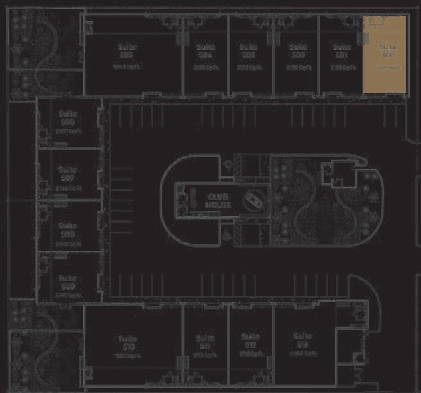

Collection Suites 2.0

Suite 500
3,217 Sq.Ft.

1 Closet
1 Full Bathroom
1 Enhanced kitchenette
1 Mezzanine 500 Sq.Ft.

Collection Suites 2.0

Suite 501
3,193 Sq.Ft.

1 Closet
1 Full Bathroom
1 Enhanced kitchenette
1 Mezzanine 500 Sq.Ft.

Collection Suites 2.0

Suite 502
3,193 Sq.Ft.

1 Closet
1 Full Bathroom
1 Enhanced kitchenette
1 Mezzanine 500 Sq.Ft.

Collection Suites 2.0

Suite 503
3,193 Sq.Ft.

1 Closet
1 Full Bathroom
1 Enhanced kitchenette
1 Mezzanine 500 Sq.Ft.

CollectionSuites 2.0

Suite 504
3,193 Sq.Ft.

1 Closet
1 Full Bathroom
1 Enhanced kitchenette
1 Mezzanine 500 Sq.Ft.

Collection Suites 2.0

Suite 505 7,049 Sq.Ft

1 Mezzanine 1,208 Sq.Ft.
1 Private Garden 1,927 Sq.Ft.

- 1 Closet
- 1 Full Bathroom
- 1 Enhanced kitchenette
- 1 Personal Elevator
- 1 Additional Stairway to the garden

Collection Suites 2.0

Suite 506 2,977 Sq.Ft.

1 Mezzanine 500 Sq.Ft.
1 Private Garden 917 Sq.Ft.