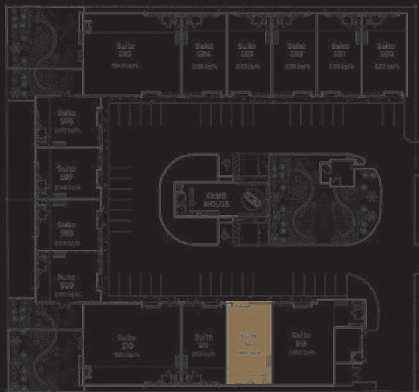

1 Closet
1 Full Bathroom
1 Enhanced kitchenette
1 Mezzanine 500 Sq.Ft.

Collection Suites 2.0

Suite 509 2,977 Sq.Ft.

1 Mezzanine 500 Sq.Ft.
1 Private Garden 917 Sq.Ft.

1 Closet
1 Enhanced kitchenette
1 Full Bathroom

Collection Suites 2.0

Suite 510 7,051 Sq.Ft.

1 Mezzanine 1,208 Sq.Ft.
1 Private Garden 1,927 Sq.Ft.

- 1 Closet
- 1 Full Bathroom
- 1 Personal Elevator
- 1 Enhanced kitchenette
- 1 Additional Stairway to the garden

Collection Suites 2.0

Suite 511
3,193 Sq.Ft.

1 Closet
1 Full Bathroom
1 Enhanced kitchenette
1 Mezzanine 500 Sq.Ft.

Collection Suites 2.0

Suite 512
3,193 Sq.Ft.

1 Closet
1 Full Bathroom
1 Enhanced kitchenette
1 Mezzanine 500 Sq.Ft.

CollectionSuites 2.0

Suite 513
4,964 Sq.Ft.

1 Closet
1 Full Bathroom
1 Enhanced kitchenette
1 Mezzanine 500 Sq.Ft.

Suite
505

7,049 Sq.Ft.

Suite
504

3,193 Sq.Ft.

Suite
503