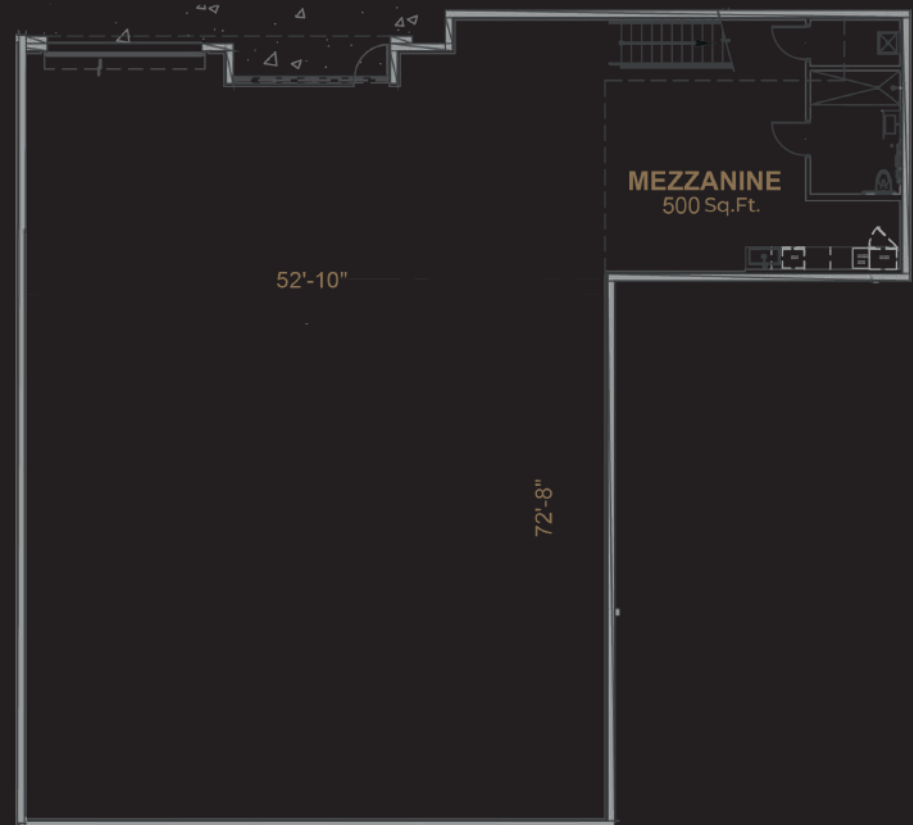

Collection Suites 2.0

Suite 510 7,051 Sq.Ft.

1 Mezzanine 1,208 Sq.Ft.
1 Private Garden 1,927 Sq.Ft.

- 1 Closet
- 1 Full Bathroom
- 1 Personal Elevator
- 1 Enhanced kitchenette
- 1 Additional Stairway to the garden

Collection Suites 2.0

Suite 511
3,193 Sq.Ft.

1 Closet
1 Full Bathroom
1 Enhanced kitchenette
1 Mezzanine 500 Sq.Ft.

Collection Suites 2.0

Suite 512
3,193 Sq.Ft.

1 Closet
1 Full Bathroom
1 Enhanced kitchenette
1 Mezzanine 500 Sq.Ft.

CollectionSuites 2.0

Suite 513
4,964 Sq.Ft.

1 Closet
1 Full Bathroom
1 Enhanced kitchenette
1 Mezzanine 500 Sq.Ft.

Suite
505

7,049 Sq.Ft.

Suite
504

3,193 Sq.Ft.

Suite
503