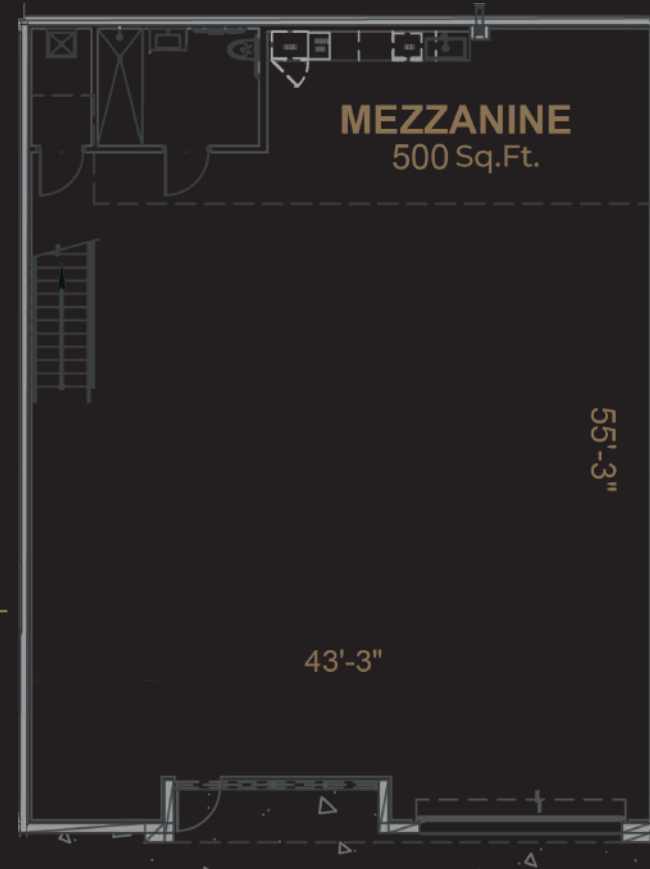

- 1 Closet
- 1 Full Bathroom
- 1 Enhanced kitchenette
- 1 Personal Elevator
- 1 Additional Stairway to the garden

Collection Suites 2.0

Suite 506 2,977 Sq.Ft.

1 Mezzanine 500 Sq.Ft.
1 Private Garden 917 Sq.Ft.

1 Closet
1 Enhanced kitchenette
1 Full Bathroom

Collection Suites 2.0

Suite 507
2,946 Sq.Ft

1 Closet
1 Full Bathroom
1 Enhanced kitchenette
1 Mezzanine 500 Sq.Ft.

Collection Suites 2.0

Suite 508
2,946 Sq.Ft

1 Closet
1 Full Bathroom
1 Enhanced kitchenette
1 Mezzanine 500 Sq.Ft.

Collection Suites 2.0

Suite 509 2,977 Sq.Ft.

1 Mezzanine 500 Sq.Ft.
1 Private Garden 917 Sq.Ft.

1 Closet
1 Enhanced kitchenette
1 Full Bathroom

Collection Suites 2.0

Suite 510 7,051 Sq.Ft.

1 Mezzanine 1,208 Sq.Ft.
1 Private Garden 1,927 Sq.Ft.

- 1 Closet
- 1 Full Bathroom
- 1 Personal Elevator
- 1 Enhanced kitchenette
- 1 Additional Stairway to the garden