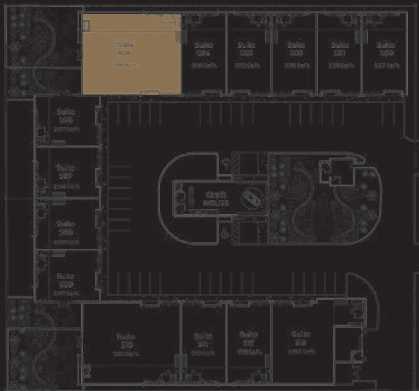

Collection Suites 2.0

Suite 500
3,217 Sq.Ft.

1 Closet
1 Full Bathroom
1 Enhanced kitchenette
1 Mezzanine 500 Sq.Ft.

Collection Suites 2.0

Suite 501
3,193 Sq.Ft.

1 Closet
1 Full Bathroom
1 Enhanced kitchenette
1 Mezzanine 500 Sq.Ft.

Collection Suites 2.0

Suite 502
3,193 Sq.Ft.

1 Closet
1 Full Bathroom
1 Enhanced kitchenette
1 Mezzanine 500 Sq.Ft.

Collection Suites 2.0

Suite 503
3,193 Sq.Ft.

1 Closet
1 Full Bathroom
1 Enhanced kitchenette
1 Mezzanine 500 Sq.Ft.

CollectionSuites 2.0

Suite 504
3,193 Sq.Ft.

1 Closet
1 Full Bathroom
1 Enhanced kitchenette
1 Mezzanine 500 Sq.Ft.

Collection Suites 2.0

Suite 505 7,049 Sq.Ft

1 Mezzanine 1,208 Sq.Ft.
1 Private Garden 1,927 Sq.Ft.

- 1 Closet
- 1 Full Bathroom
- 1 Enhanced kitchenette
- 1 Personal Elevator
- 1 Additional Stairway to the garden

Collection Suites 2.0

Suite 506 2,977 Sq.Ft.

1 Mezzanine 500 Sq.Ft.
1 Private Garden 917 Sq.Ft.