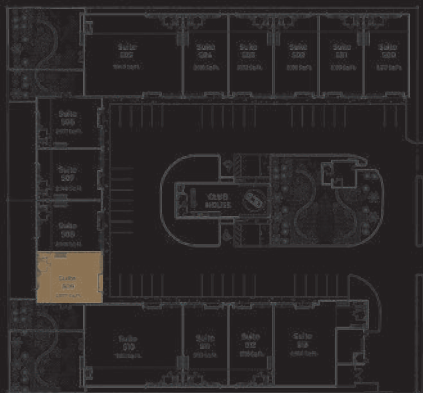

- 1 Closet
- 1 Full Bathroom
- 1 Enhanced kitchenette
- 1 Personal Elevator
- 1 Additional Stairway to the garden

Collection Suites 2.0

Suite 506 2,977 Sq.Ft.

1 Mezzanine 500 Sq.Ft.
1 Private Garden 917 Sq.Ft.

1 Closet
1 Enhanced kitchenette
1 Full Bathroom

Collection Suites 2.0

Suite 507
2,946 Sq.Ft

1 Closet
1 Full Bathroom
1 Enhanced kitchenette
1 Mezzanine 500 Sq.Ft.

Collection Suites 2.0

Suite 508
2,946 Sq.Ft

1 Closet
1 Full Bathroom
1 Enhanced kitchenette
1 Mezzanine 500 Sq.Ft.

Collection Suites 2.0

Suite 509 2,977 Sq.Ft.

1 Mezzanine 500 Sq.Ft.
1 Private Garden 917 Sq.Ft.

1 Closet
1 Enhanced kitchenette
1 Full Bathroom

Collection Suites 2.0

Suite 510 7,051 Sq.Ft.

1 Mezzanine 1,208 Sq.Ft.
1 Private Garden 1,927 Sq.Ft.

- 1 Closet
- 1 Full Bathroom
- 1 Personal Elevator
- 1 Enhanced kitchenette
- 1 Additional Stairway to the garden