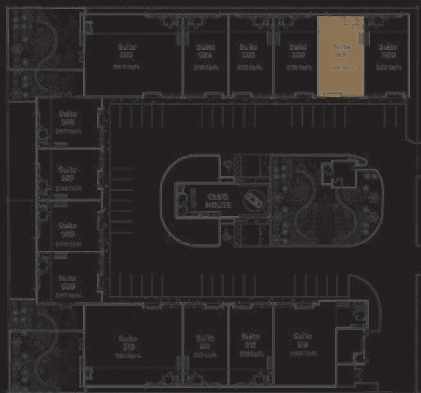

Collection Suites 2.0

Suite 500
3,217 Sq.Ft.

1 Closet
1 Full Bathroom
1 Enhanced kitchenette
1 Mezzanine 500 Sq.Ft.

Collection Suites 2.0

Suite 501
3,193 Sq.Ft.

1 Closet
1 Full Bathroom
1 Enhanced kitchenette
1 Mezzanine 500 Sq.Ft.

Collection Suites 2.0

Suite 502
3,193 Sq.Ft.

1 Closet
1 Full Bathroom
1 Enhanced kitchenette
1 Mezzanine 500 Sq.Ft.

Collection Suites 2.0

Suite 503
3,193 Sq.Ft.

1 Closet
1 Full Bathroom
1 Enhanced kitchenette
1 Mezzanine 500 Sq.Ft.

CollectionSuites 2.0

Suite 504
3,193 Sq.Ft.

1 Closet
1 Full Bathroom
1 Enhanced kitchenette
1 Mezzanine 500 Sq.Ft.

Collection Suites 2.0

Suite 505 7,049 Sq.Ft

1 Mezzanine 1,208 Sq.Ft.
1 Private Garden 1,927 Sq.Ft.

- 1 Closet
- 1 Full Bathroom
- 1 Enhanced kitchenette
- 1 Personal Elevator
- 1 Additional Stairway to the garden

Collection Suites 2.0

Suite 506 2,977 Sq.Ft.

1 Mezzanine 500 Sq.Ft.
1 Private Garden 917 Sq.Ft.