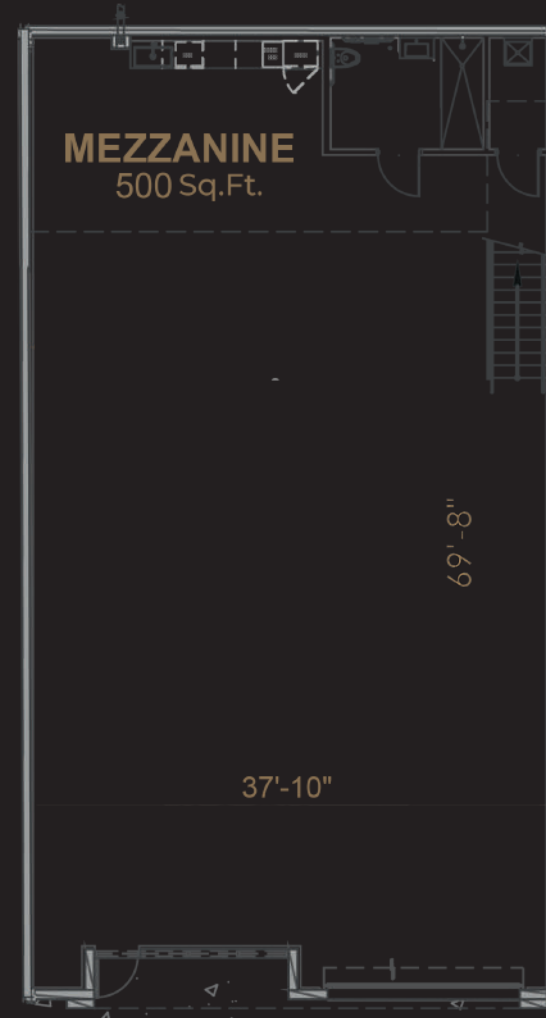

Collection Suites 2.0

Suite 500
3,217 Sq.Ft.

1 Closet
1 Full Bathroom
1 Enhanced kitchenette
1 Mezzanine 500 Sq.Ft.

Collection Suites 2.0

Suite 501
3,193 Sq.Ft.

1 Closet
1 Full Bathroom
1 Enhanced kitchenette
1 Mezzanine 500 Sq.Ft.

Collection Suites 2.0

Suite 502
3,193 Sq.Ft.

1 Closet
1 Full Bathroom
1 Enhanced kitchenette
1 Mezzanine 500 Sq.Ft.

Collection Suites 2.0

Suite 503
3,193 Sq.Ft.

1 Closet
1 Full Bathroom
1 Enhanced kitchenette
1 Mezzanine 500 Sq.Ft.

CollectionSuites 2.0

Suite 504
3,193 Sq.Ft.

1 Closet
1 Full Bathroom
1 Enhanced kitchenette
1 Mezzanine 500 Sq.Ft.

Collection Suites 2.0

Suite 505 7,049 Sq.Ft

1 Mezzanine 1,208 Sq.Ft.
1 Private Garden 1,927 Sq.Ft.

- 1 Closet
- 1 Full Bathroom
- 1 Enhanced kitchenette
- 1 Personal Elevator
- 1 Additional Stairway to the garden

Collection Suites 2.0

Suite 506 2,977 Sq.Ft.

1 Mezzanine 500 Sq.Ft.
1 Private Garden 917 Sq.Ft.