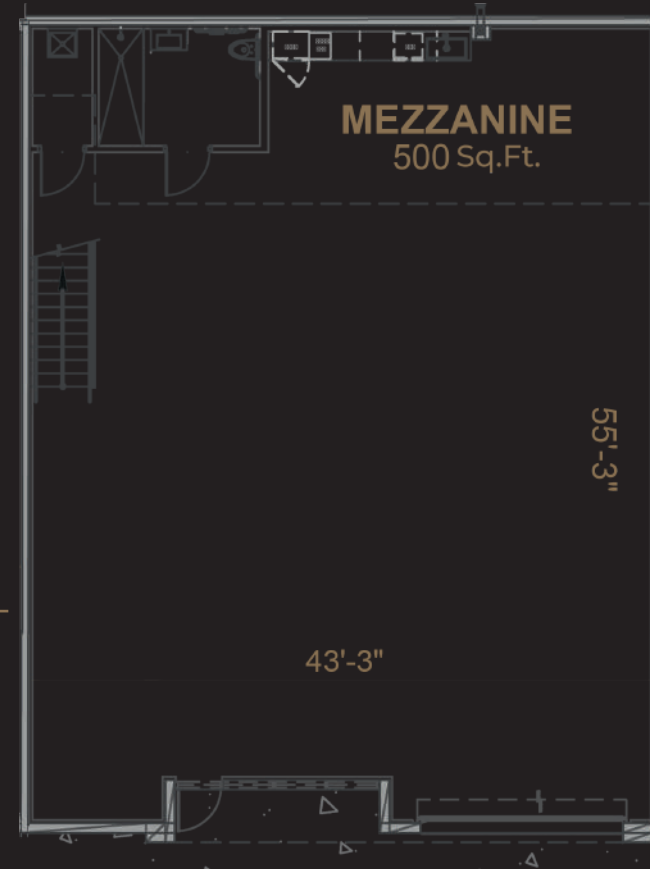

- 1 Closet
- 1 Full Bathroom
- 1 Enhanced kitchenette
- 1 Personal Elevator
- 1 Additional Stairway to the garden

Collection Suites 2.0

Suite 506 2,977 Sq.Ft.

1 Mezzanine 500 Sq.Ft.
1 Private Garden 917 Sq.Ft.

1 Closet
1 Enhanced kitchenette
1 Full Bathroom

Collection Suites 2.0

Suite 507
2,946 Sq.Ft

1 Closet
1 Full Bathroom
1 Enhanced kitchenette
1 Mezzanine 500 Sq.Ft.

Collection Suites 2.0

Suite 508
2,946 Sq.Ft

1 Closet
1 Full Bathroom
1 Enhanced kitchenette
1 Mezzanine 500 Sq.Ft.

Collection Suites 2.0

Suite 509 2,977 Sq.Ft.

1 Mezzanine 500 Sq.Ft.
1 Private Garden 917 Sq.Ft.

1 Closet
1 Enhanced kitchenette
1 Full Bathroom

Collection Suites 2.0

Suite 510 7,051 Sq.Ft.

1 Mezzanine 1,208 Sq.Ft.
1 Private Garden 1,927 Sq.Ft.

- 1 Closet
- 1 Full Bathroom
- 1 Personal Elevator
- 1 Enhanced kitchenette
- 1 Additional Stairway to the garden