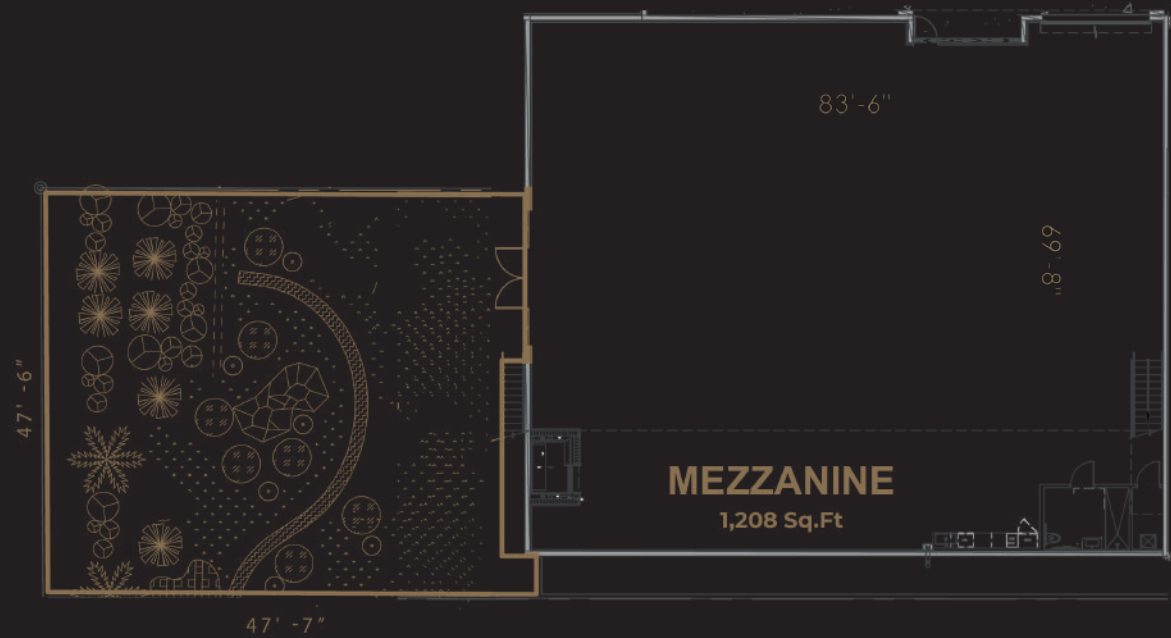

- 1 Closet
- 1 Full Bathroom
- 1 Enhanced kitchenette
- 1 Personal Elevator
- 1 Additional Stairway to the garden

Collection Suites 2.0

Suite 506 2,977 Sq.Ft.

1 Mezzanine 500 Sq.Ft.
1 Private Garden 917 Sq.Ft.

1 Closet
1 Enhanced kitchenette
1 Full Bathroom

Collection Suites 2.0

Suite 507
2,946 Sq.Ft

1 Closet
1 Full Bathroom
1 Enhanced kitchenette
1 Mezzanine 500 Sq.Ft.

Collection Suites 2.0

Suite 508
2,946 Sq.Ft

1 Closet
1 Full Bathroom
1 Enhanced kitchenette
1 Mezzanine 500 Sq.Ft.

Collection Suites 2.0

Suite 509 2,977 Sq.Ft.

1 Mezzanine 500 Sq.Ft.
1 Private Garden 917 Sq.Ft.

1 Closet
1 Enhanced kitchenette
1 Full Bathroom

Collection Suites 2.0

Suite 510 7,051 Sq.Ft.

1 Mezzanine 1,208 Sq.Ft.
1 Private Garden 1,927 Sq.Ft.

- 1 Closet
- 1 Full Bathroom
- 1 Personal Elevator
- 1 Enhanced kitchenette
- 1 Additional Stairway to the garden