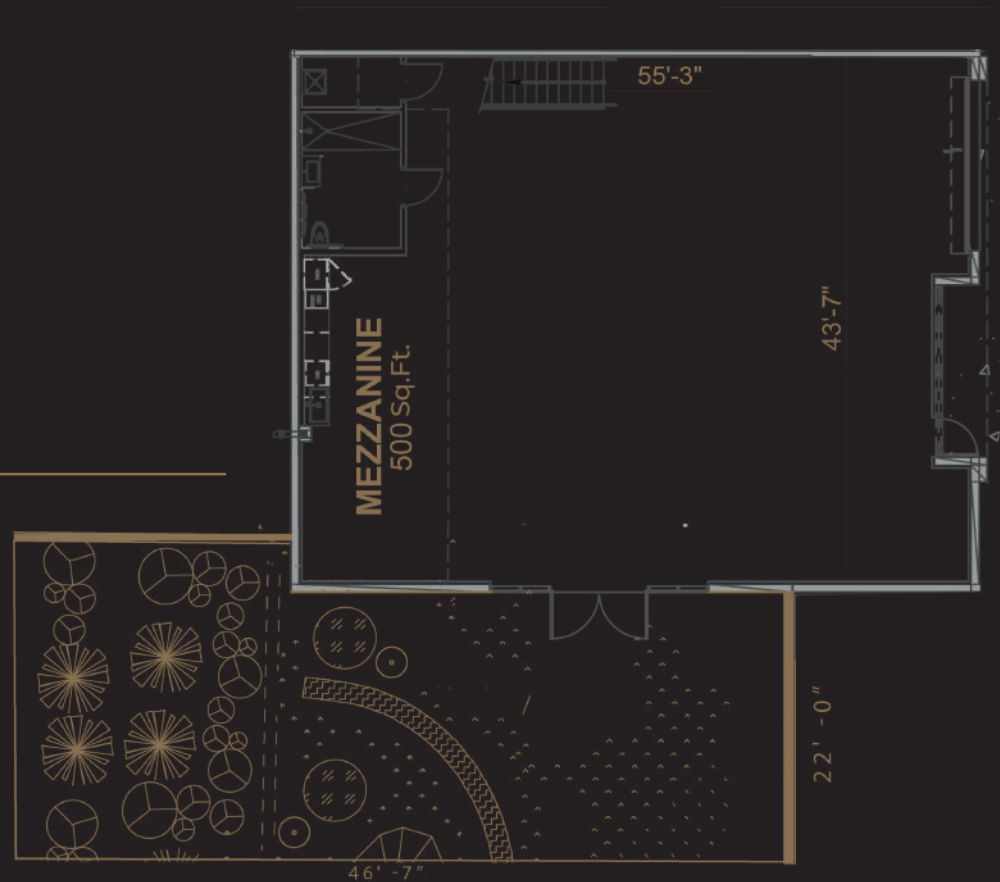

1 Closet
1 Full Bathroom
1 Enhanced kitchenette
1 Mezzanine 500 Sq.Ft.

Collection Suites 2.0

Suite 509 2,977 Sq.Ft.

1 Mezzanine 500 Sq.Ft.
1 Private Garden 917 Sq.Ft.

1 Closet
1 Enhanced kitchenette
1 Full Bathroom

Collection Suites 2.0

Suite 510 7,051 Sq.Ft.

1 Mezzanine 1,208 Sq.Ft.
1 Private Garden 1,927 Sq.Ft.

- 1 Closet
- 1 Full Bathroom
- 1 Personal Elevator
- 1 Enhanced kitchenette
- 1 Additional Stairway to the garden