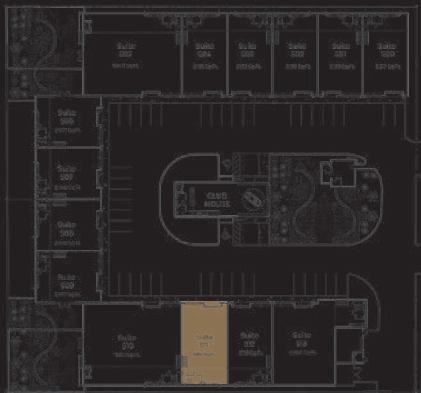

1 Closet
1 Full Bathroom
1 Enhanced kitchenette
1 Mezzanine 500 Sq.Ft.

Collection Suites 2.0

Suite 509 2,977 Sq.Ft.

1 Mezzanine 500 Sq.Ft.
1 Private Garden 917 Sq.Ft.

1 Closet
1 Enhanced kitchenette
1 Full Bathroom

Collection Suites 2.0

Suite 510 7,051 Sq.Ft.

1 Mezzanine 1,208 Sq.Ft.
1 Private Garden 1,927 Sq.Ft.

- 1 Closet
- 1 Full Bathroom
- 1 Personal Elevator
- 1 Enhanced kitchenette
- 1 Additional Stairway to the garden

Collection Suites 2.0

Suite 511
3,193 Sq.Ft.

1 Closet
1 Full Bathroom
1 Enhanced kitchenette
1 Mezzanine 500 Sq.Ft.

Collection Suites 2.0

Suite 512
3,193 Sq.Ft.

1 Closet
1 Full Bathroom
1 Enhanced kitchenette
1 Mezzanine 500 Sq.Ft.