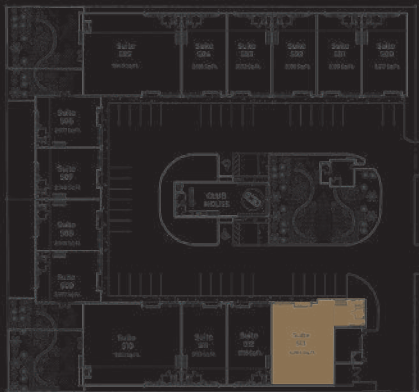

1 Closet
1 Full Bathroom
1 Enhanced kitchenette
1 Mezzanine 500 Sq.Ft.

Collection Suites 2.0

Suite 509 2,977 Sq.Ft.

1 Mezzanine 500 Sq.Ft.
1 Private Garden 917 Sq.Ft.

1 Closet
1 Enhanced kitchenette
1 Full Bathroom

Collection Suites 2.0

Suite 510 7,051 Sq.Ft.

1 Mezzanine 1,208 Sq.Ft.
1 Private Garden 1,927 Sq.Ft.

- 1 Closet
- 1 Full Bathroom
- 1 Personal Elevator
- 1 Enhanced kitchenette
- 1 Additional Stairway to the garden

Collection Suites 2.0

Suite 511
3,193 Sq.Ft.

1 Closet
1 Full Bathroom
1 Enhanced kitchenette
1 Mezzanine 500 Sq.Ft.

Collection Suites 2.0

Suite 512
3,193 Sq.Ft.

1 Closet
1 Full Bathroom
1 Enhanced kitchenette
1 Mezzanine 500 Sq.Ft.

CollectionSuites 2.0

Suite 513
4,964 Sq.Ft.

1 Closet
1 Full Bathroom
1 Enhanced kitchenette
1 Mezzanine 500 Sq.Ft.

Suite
505

7,049 Sq.Ft.

Suite
504

3,193 Sq.Ft.

Suite
503